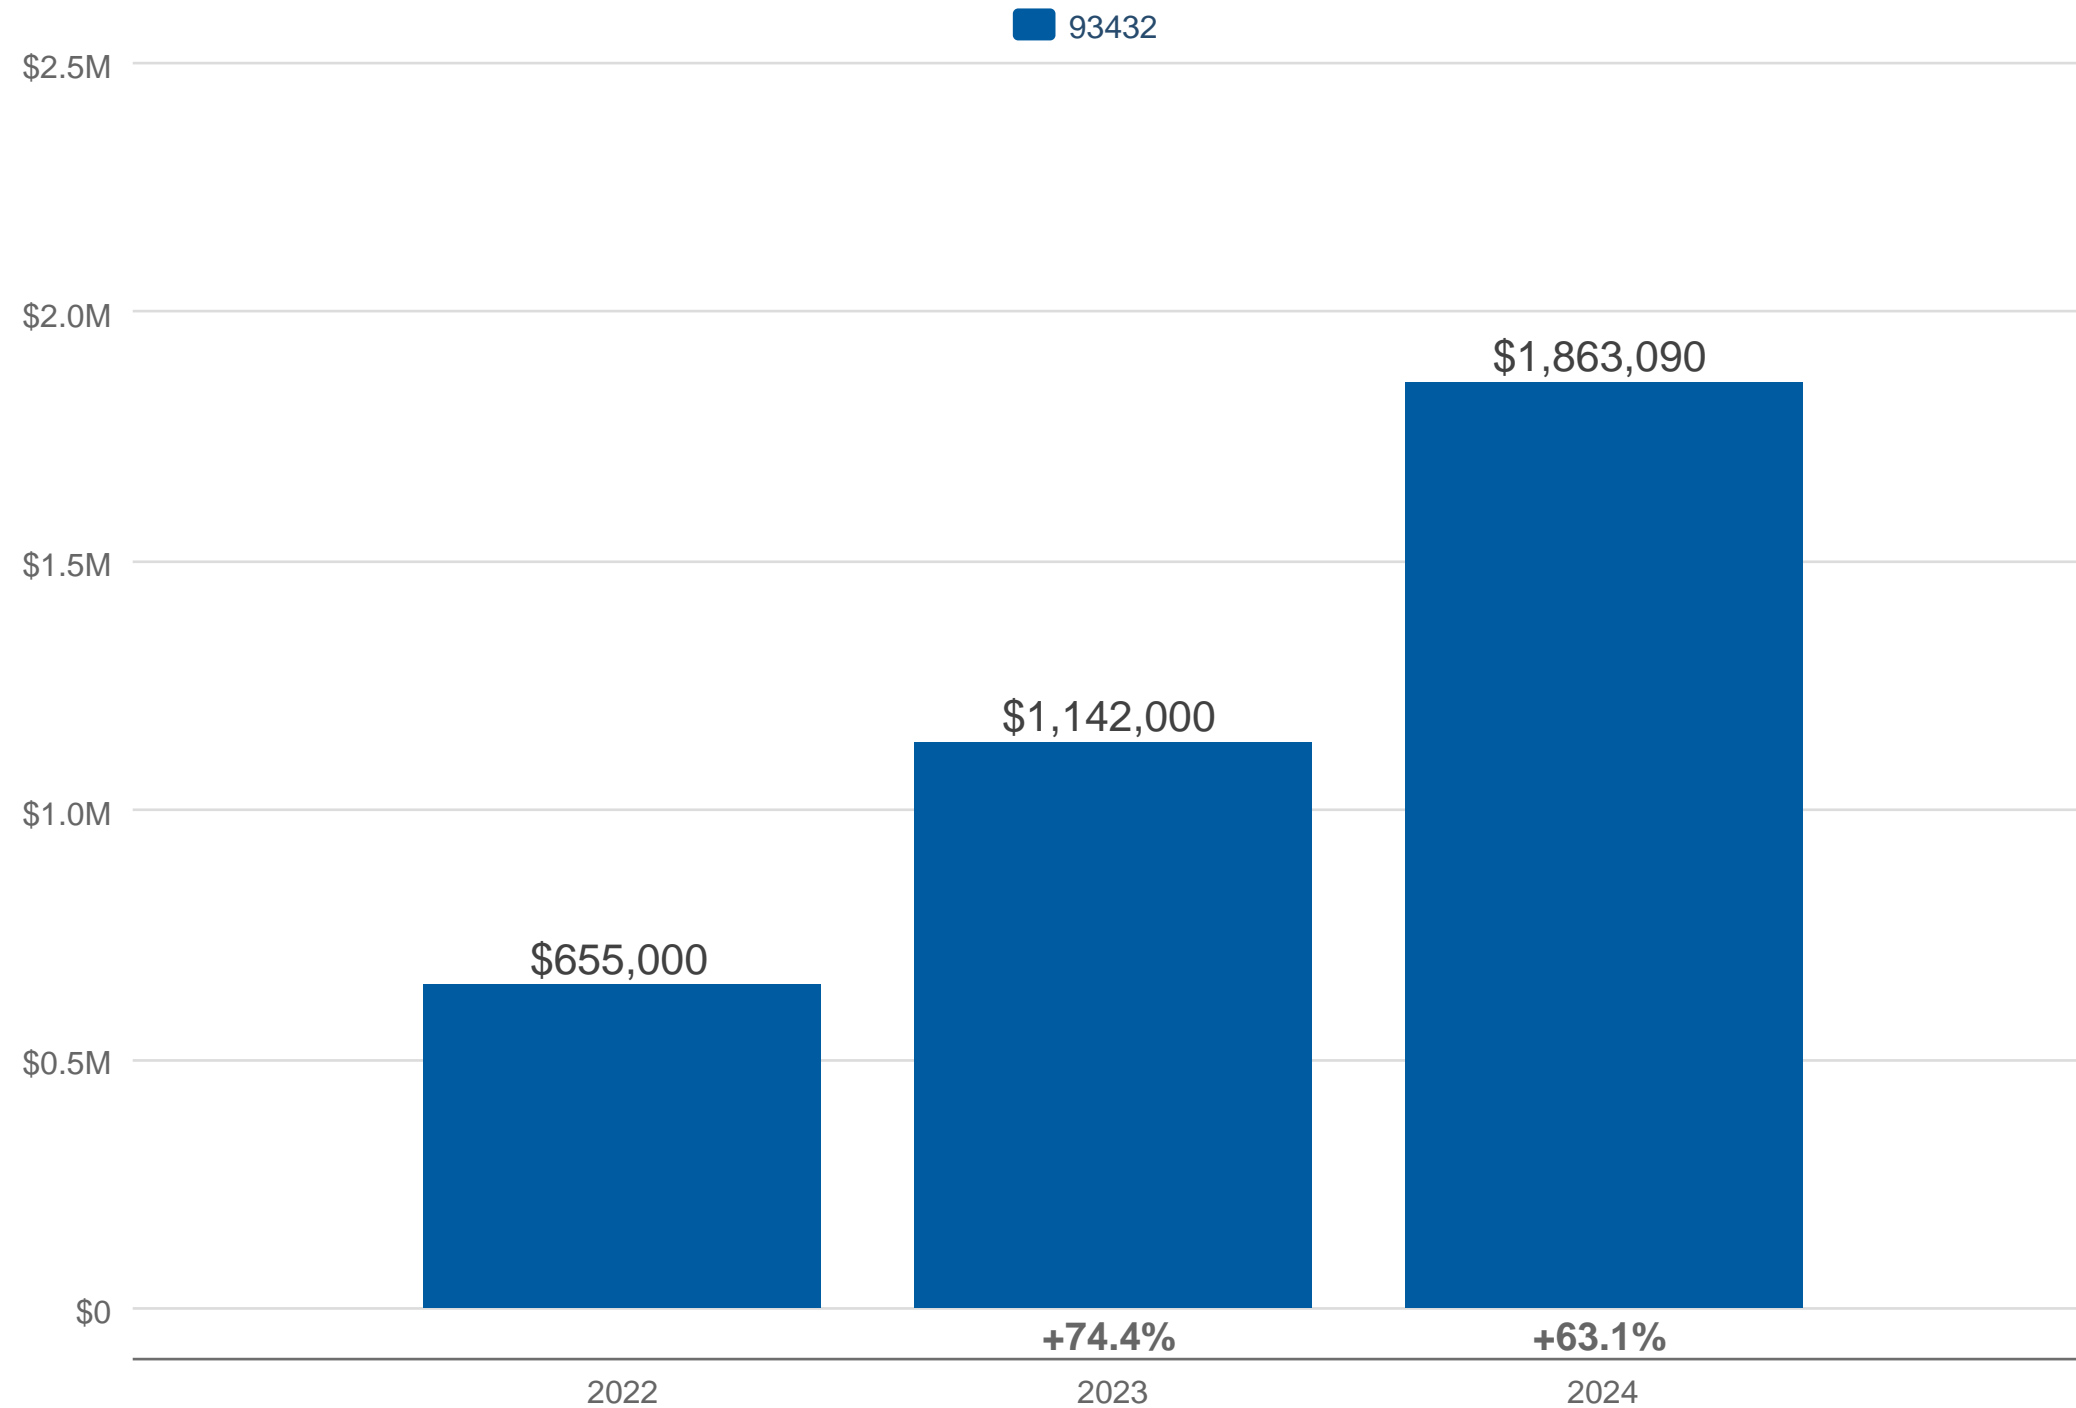

### April Average Sales Price

93432: Residential, Single Family

Each data point is one month of activity. Data is from May 20, 2024.