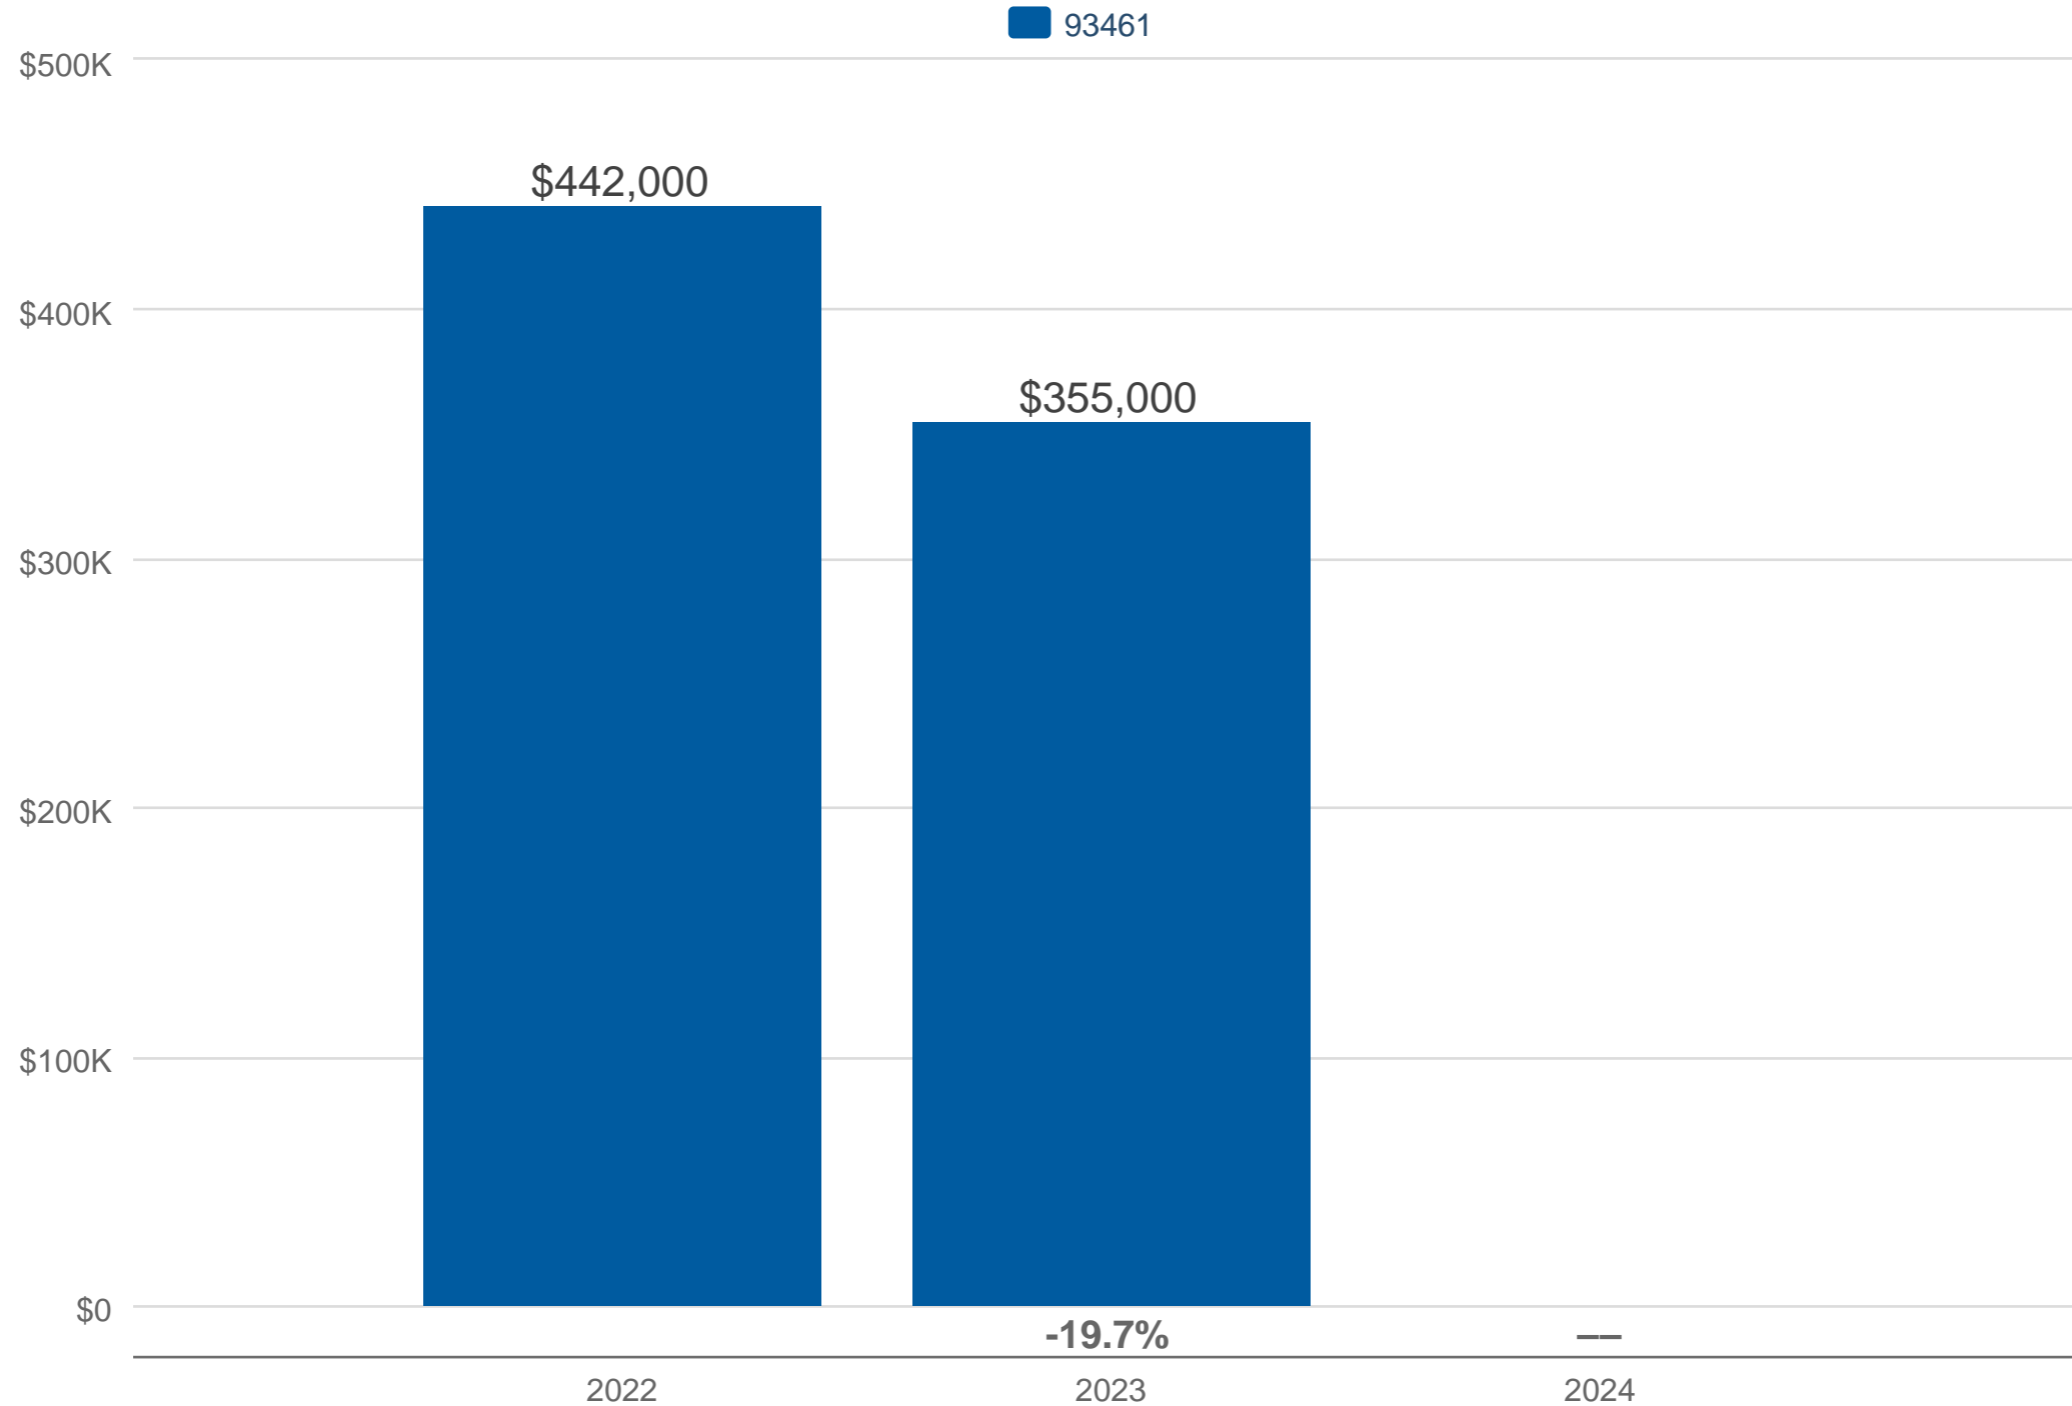

April Average Sales Price

93461: Residential, Single Family

Each data point is one month of activity. Data is from May 20, 2024.