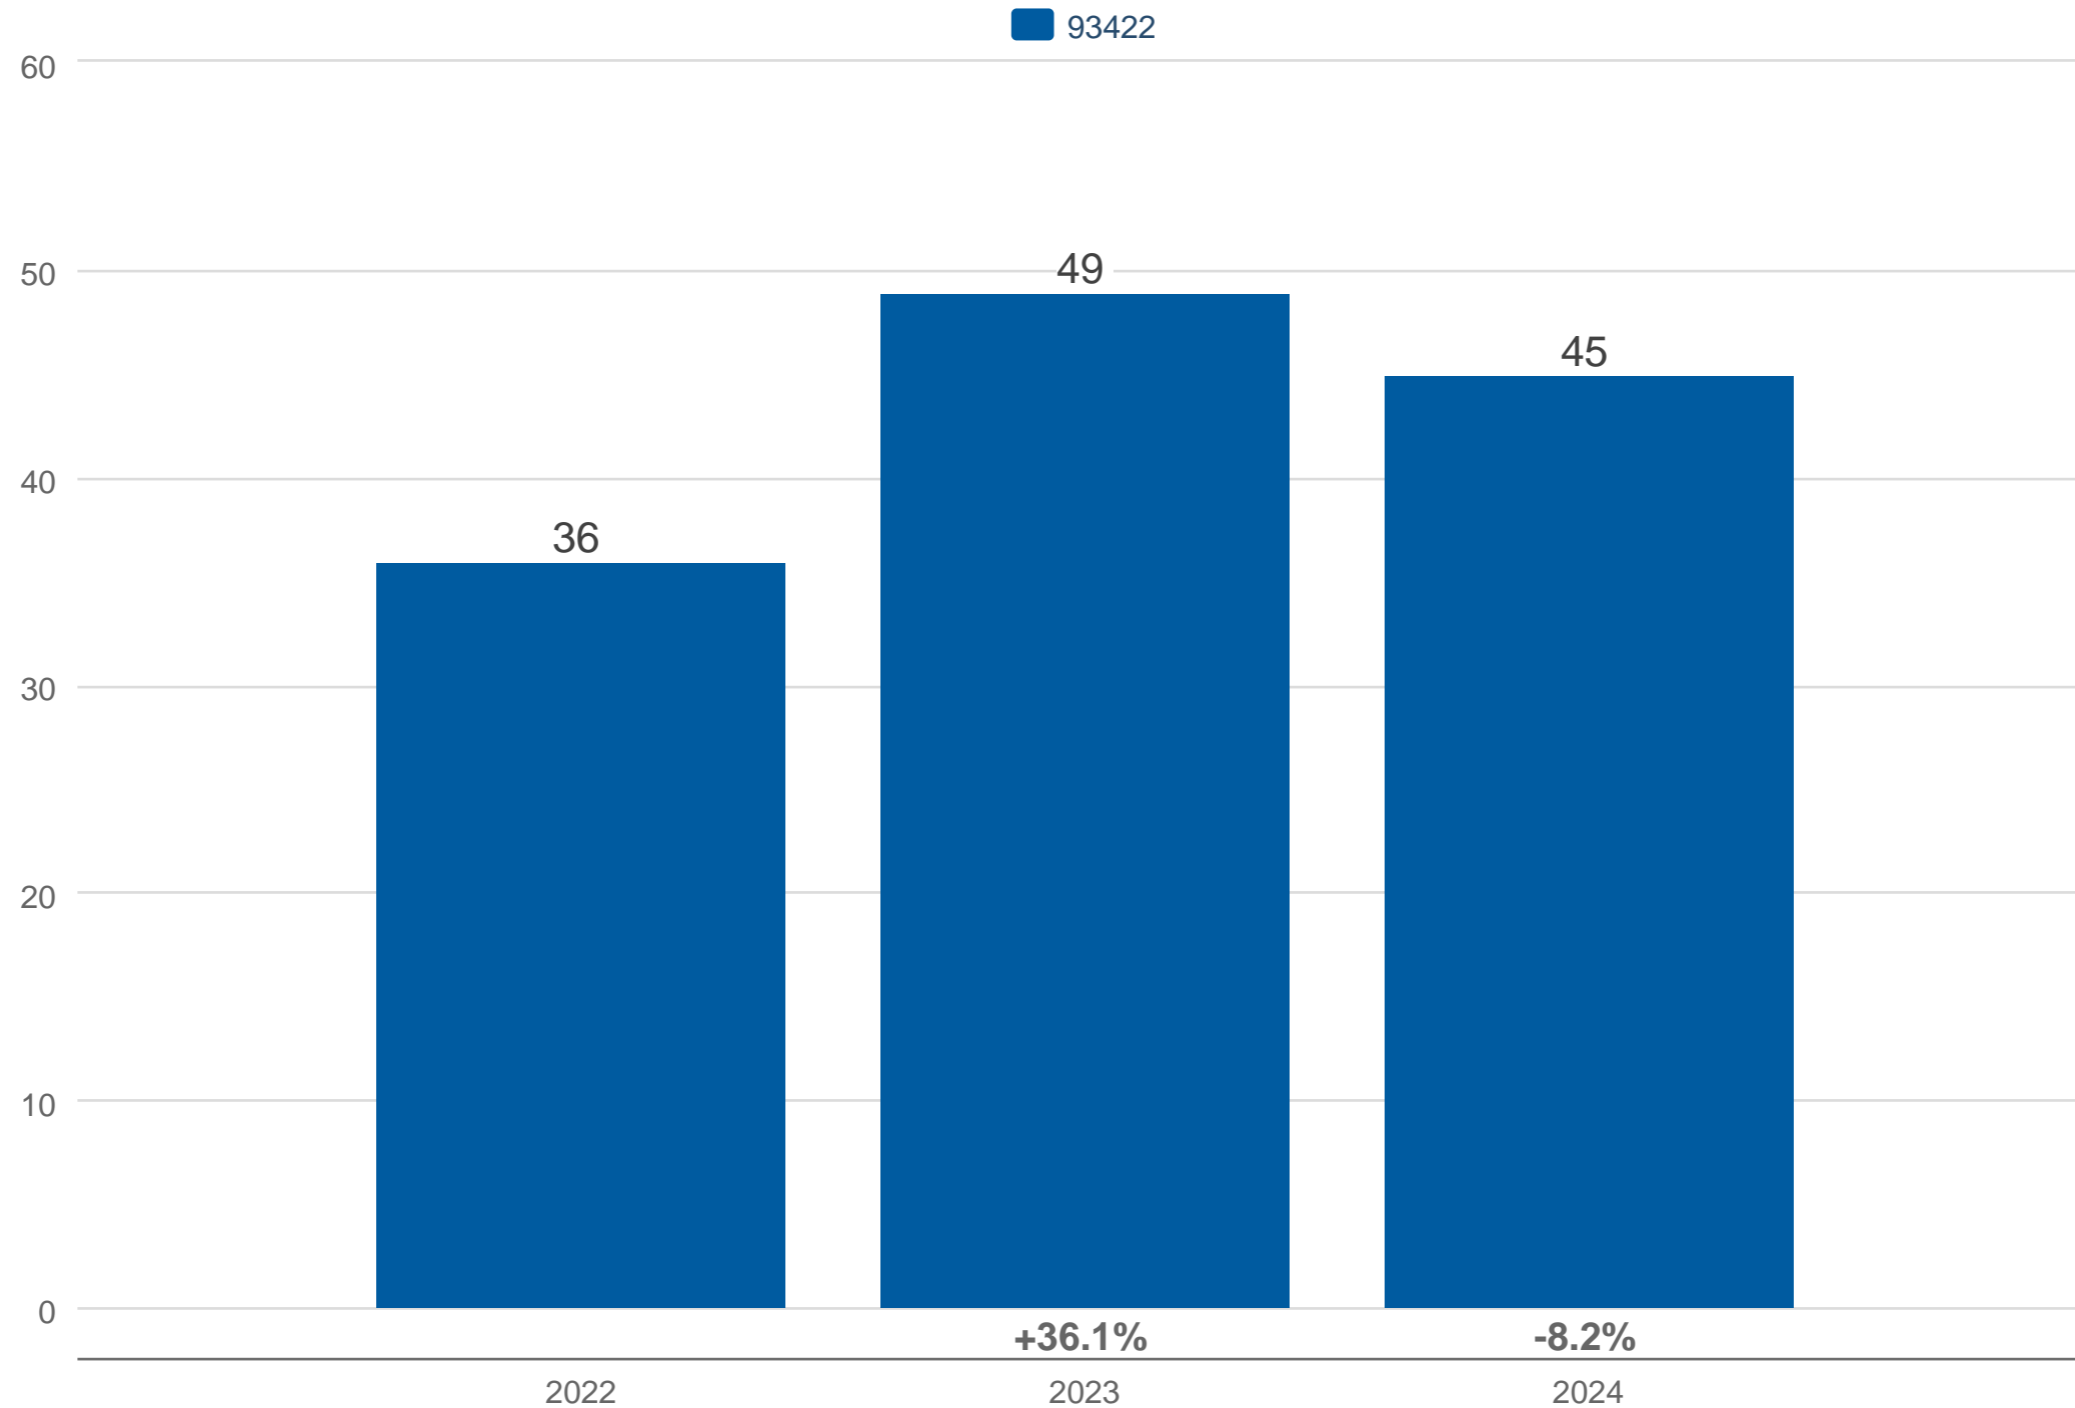

April Active Listings

93422: Residential, Single Family

Each data point is one month of activity. Data is from May 20, 2024.