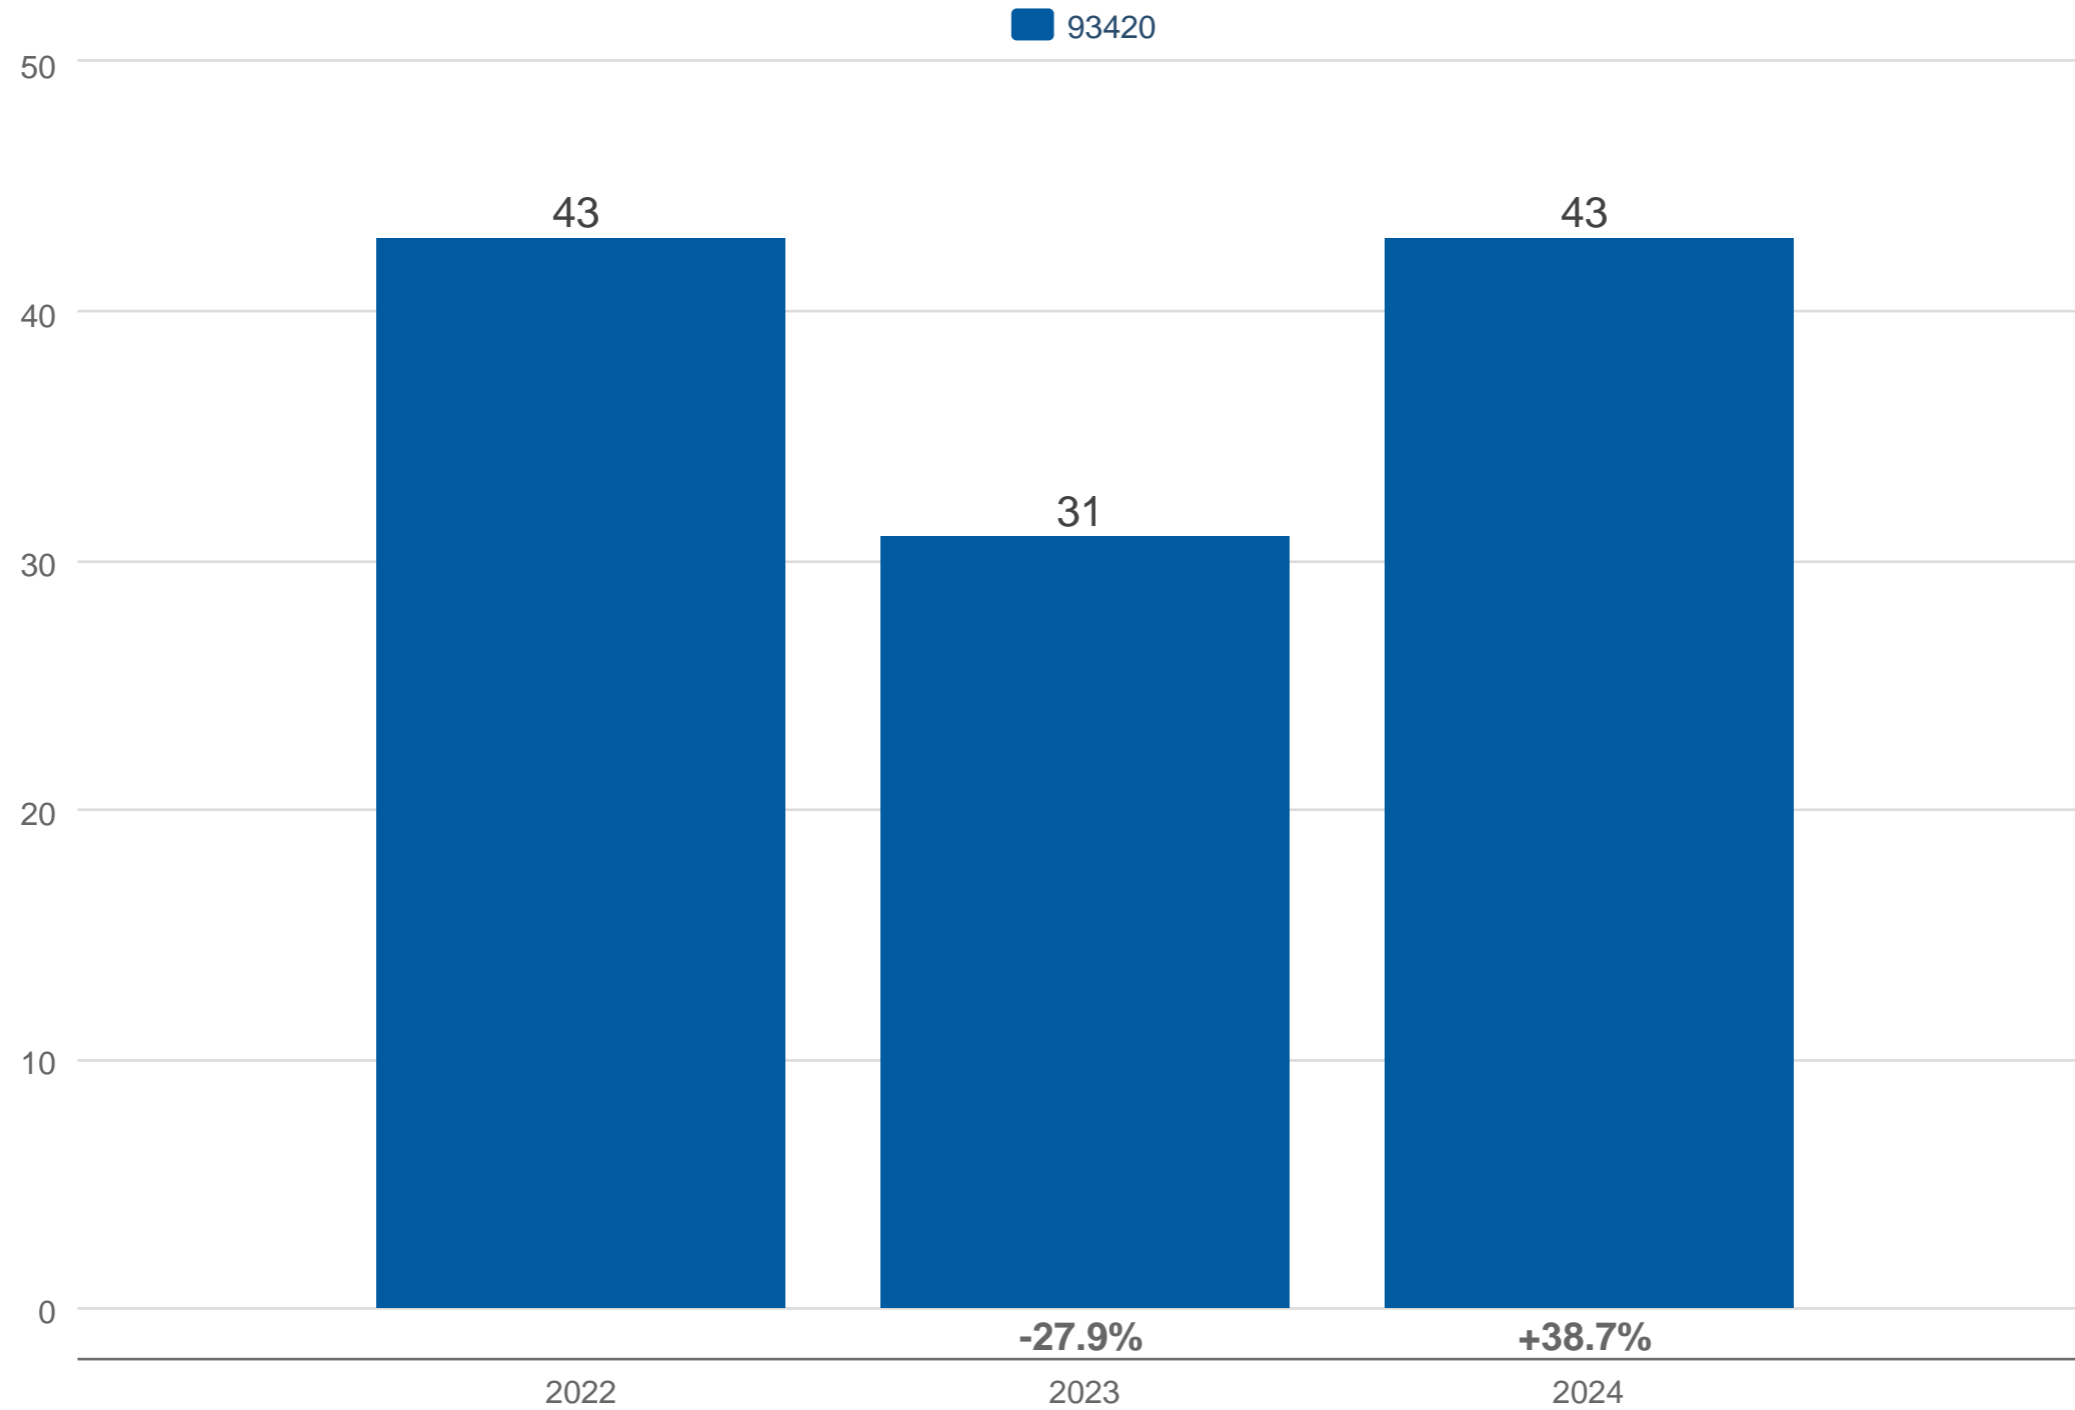

### April Active Listings

93420: Residential, Single Family

Each data point is one month of activity. Data is from May 20, 2024.