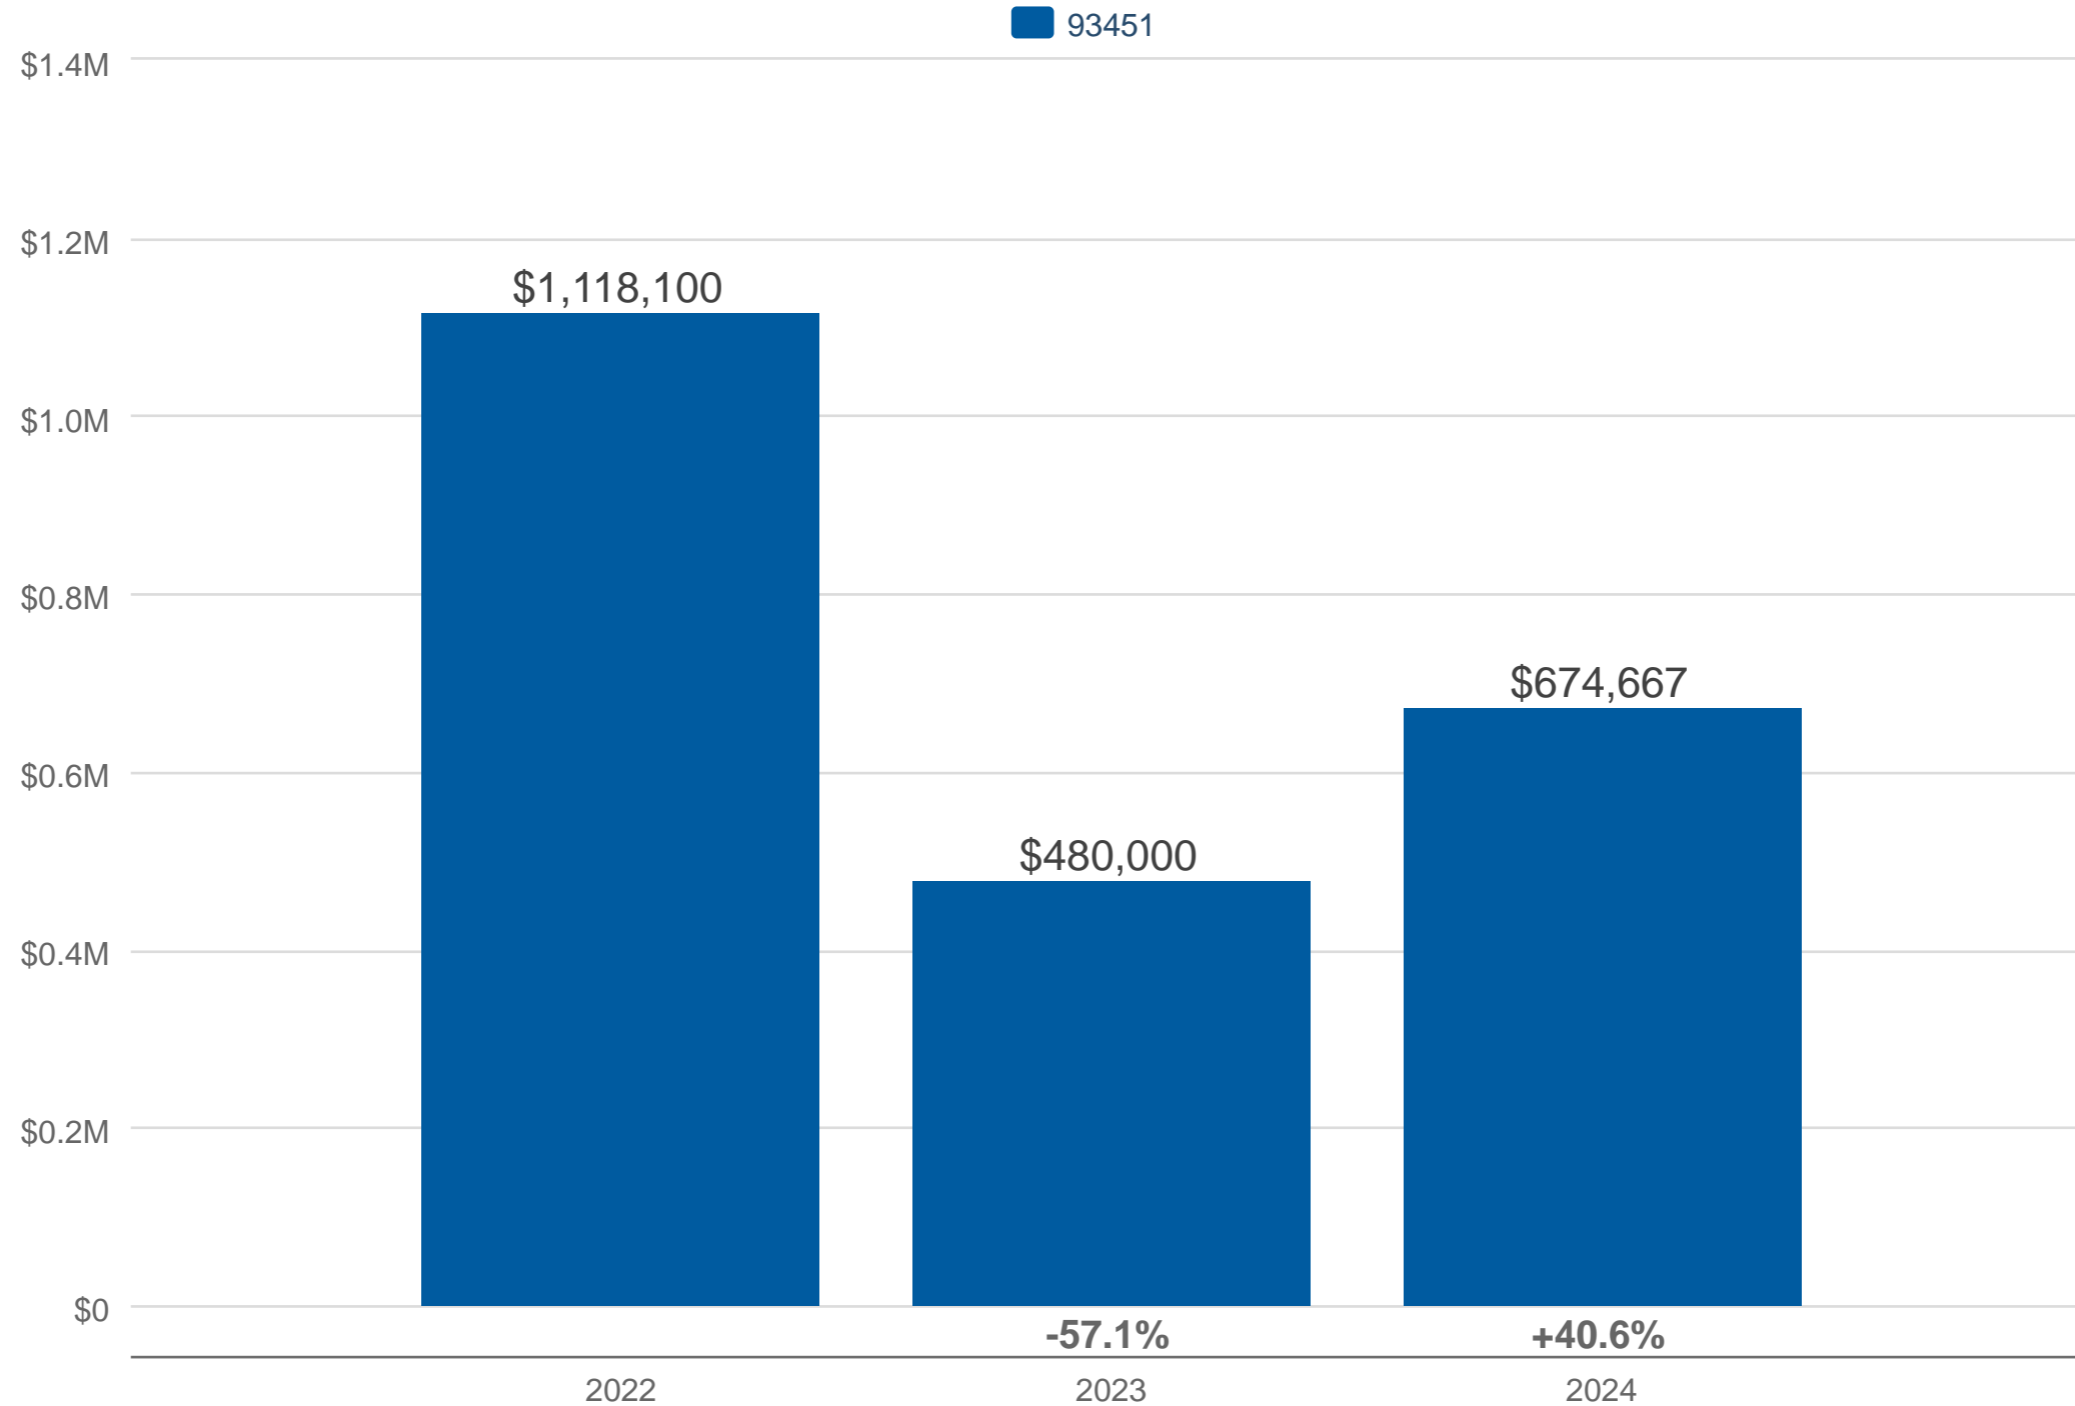

April Average Sales Price

93451: Residential, Single Family

Each data point is one month of activity. Data is from May 21, 2024.