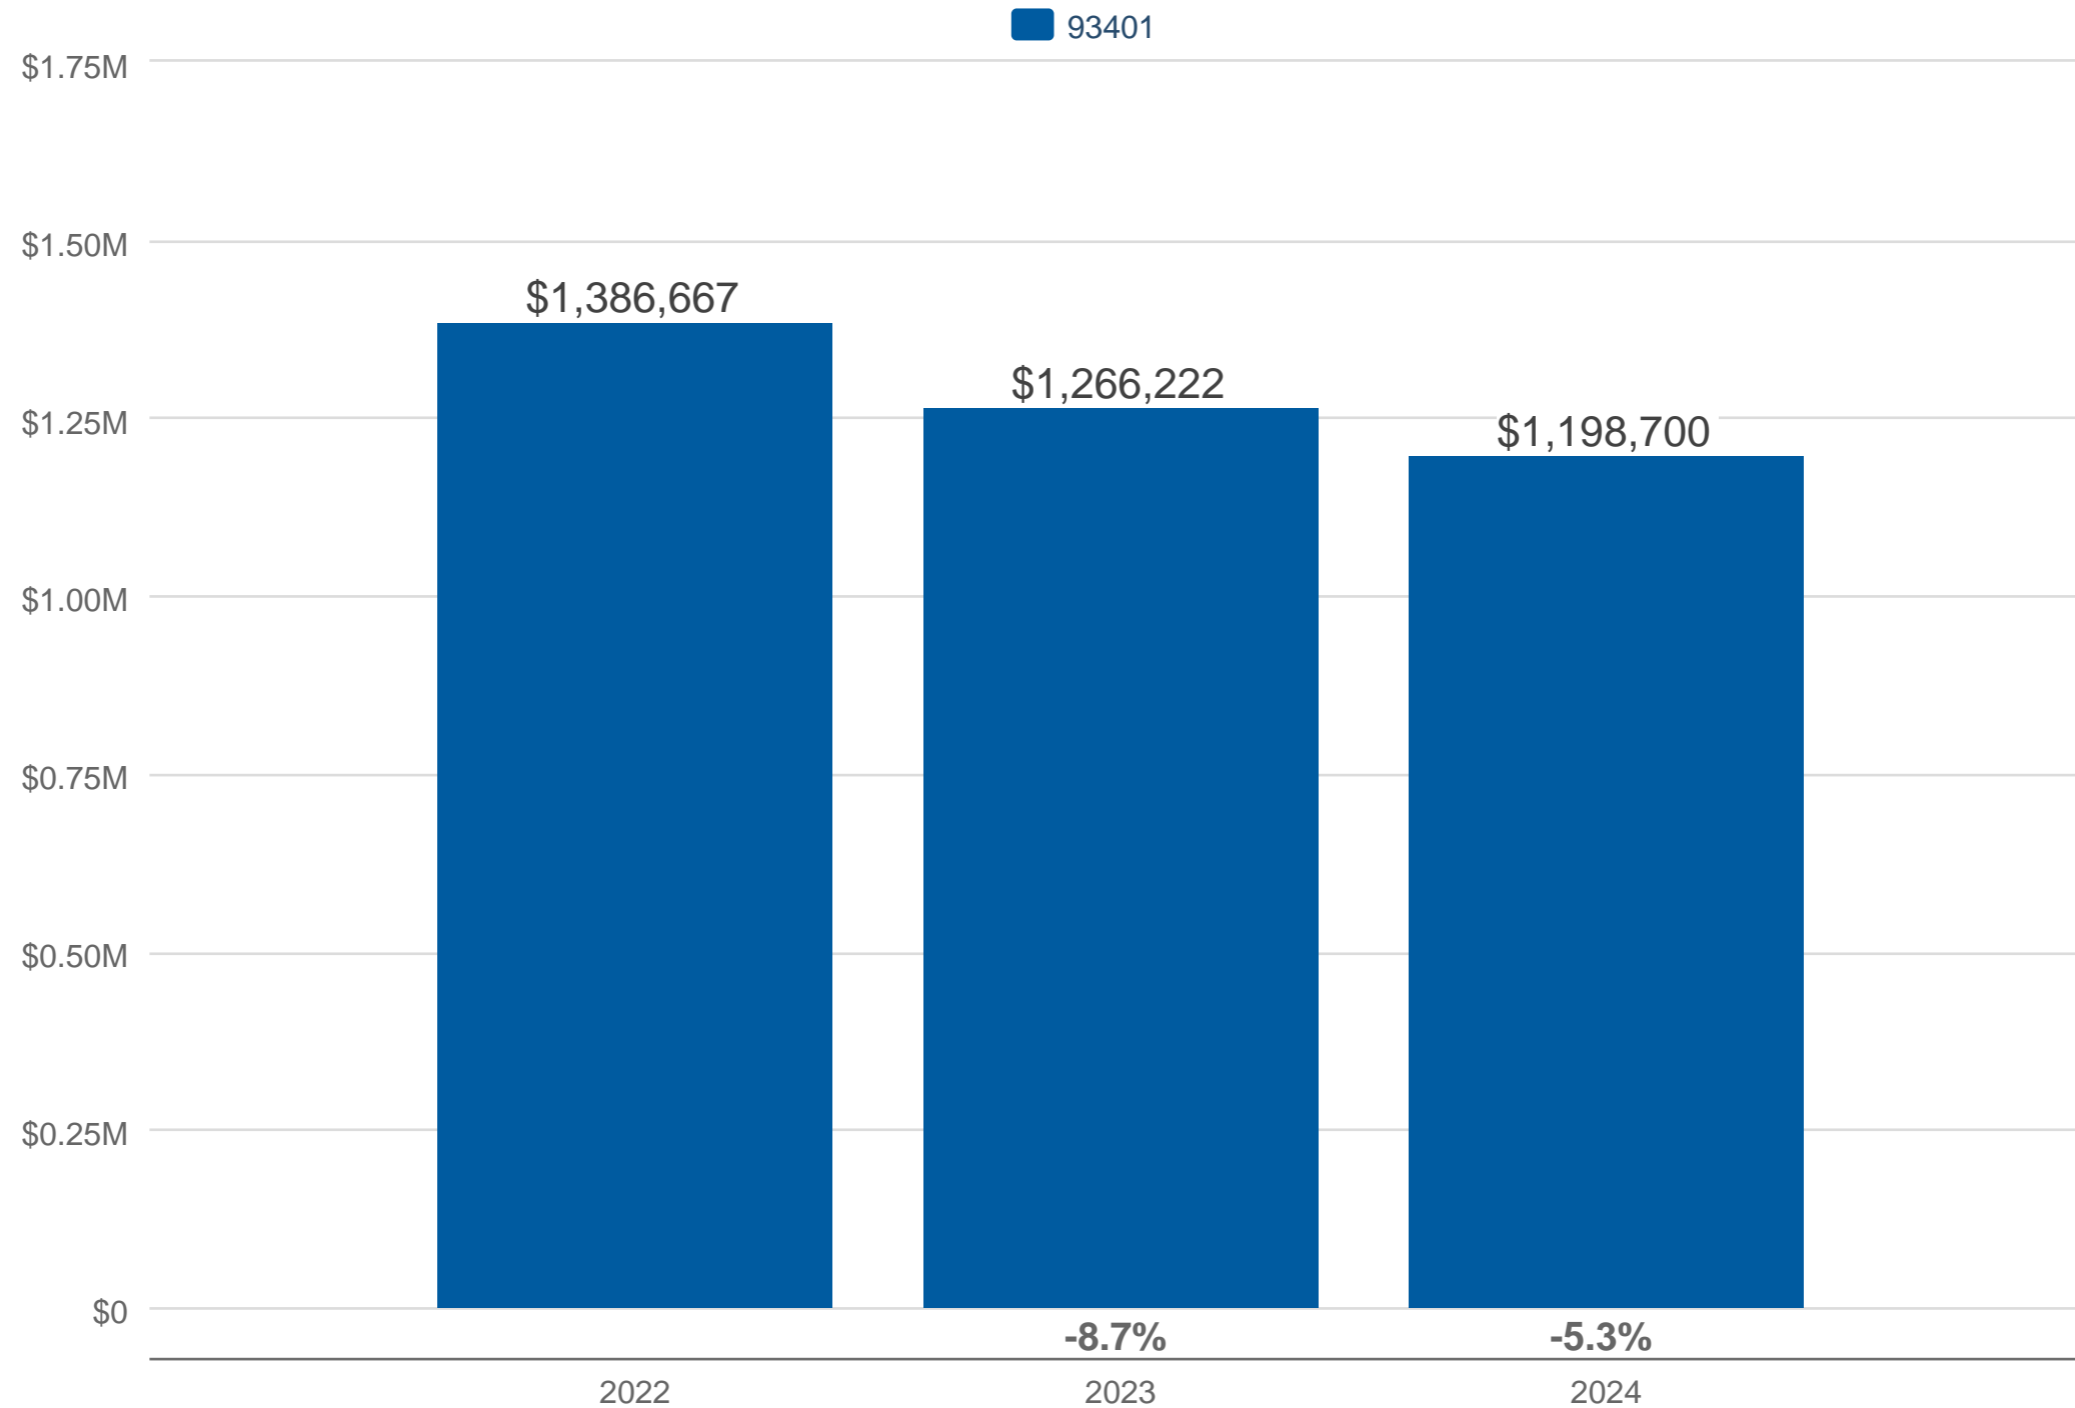

April Average Sales Price

93401: Residential, Single Family

Each data point is one month of activity. Data is from May 20, 2024.