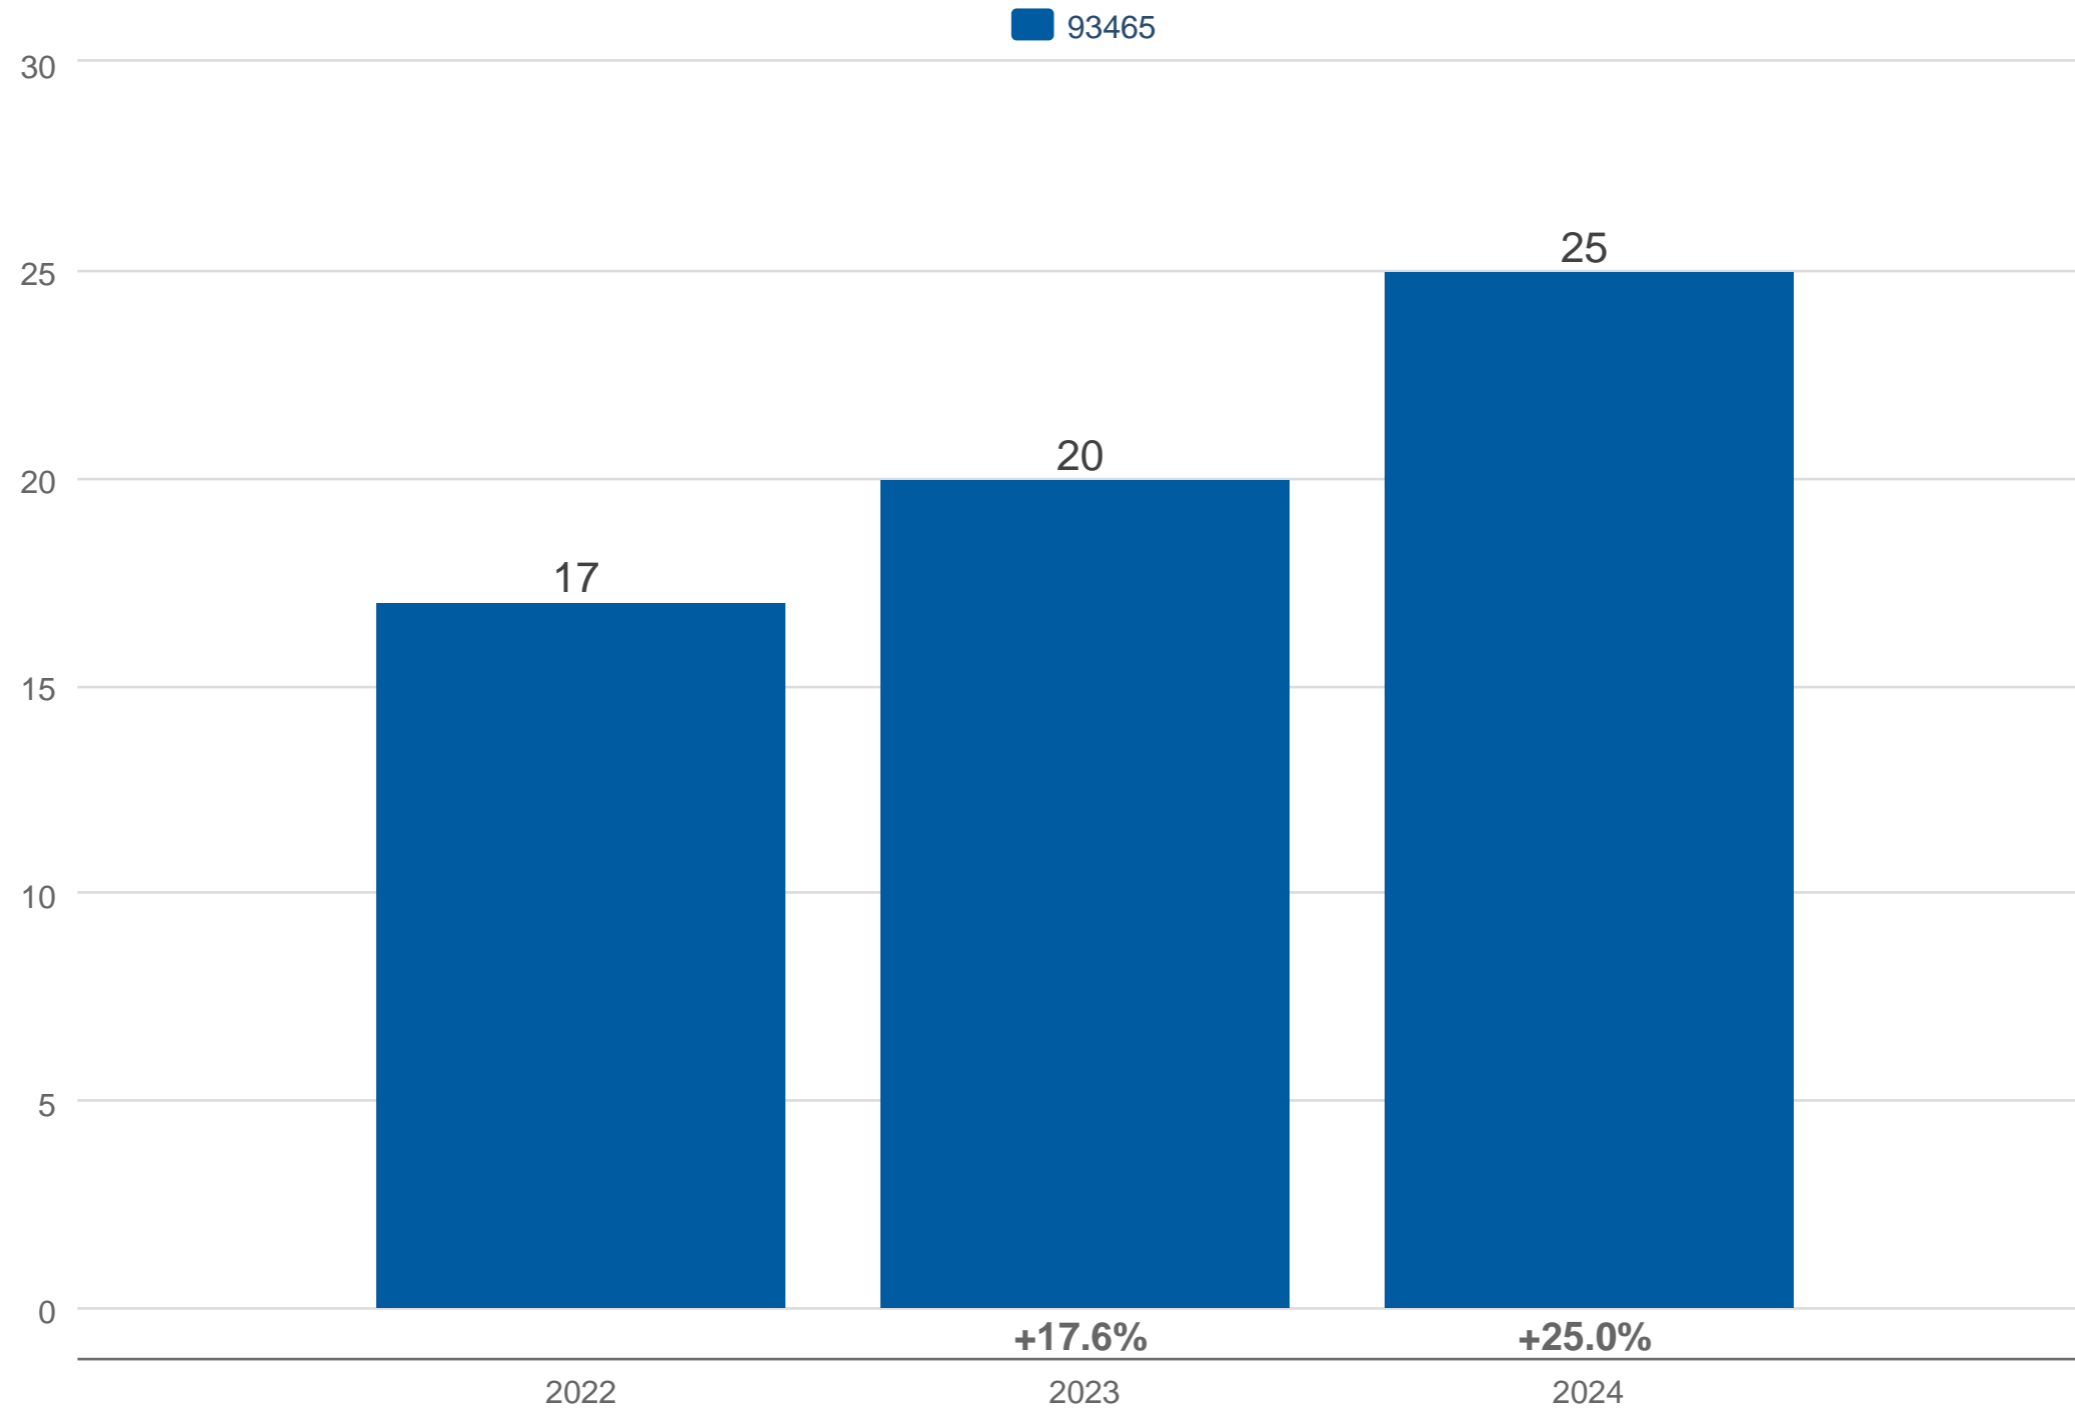

April Active Listings

93465: Residential, Single Family

Each data point is one month of activity. Data is from May 20, 2024.