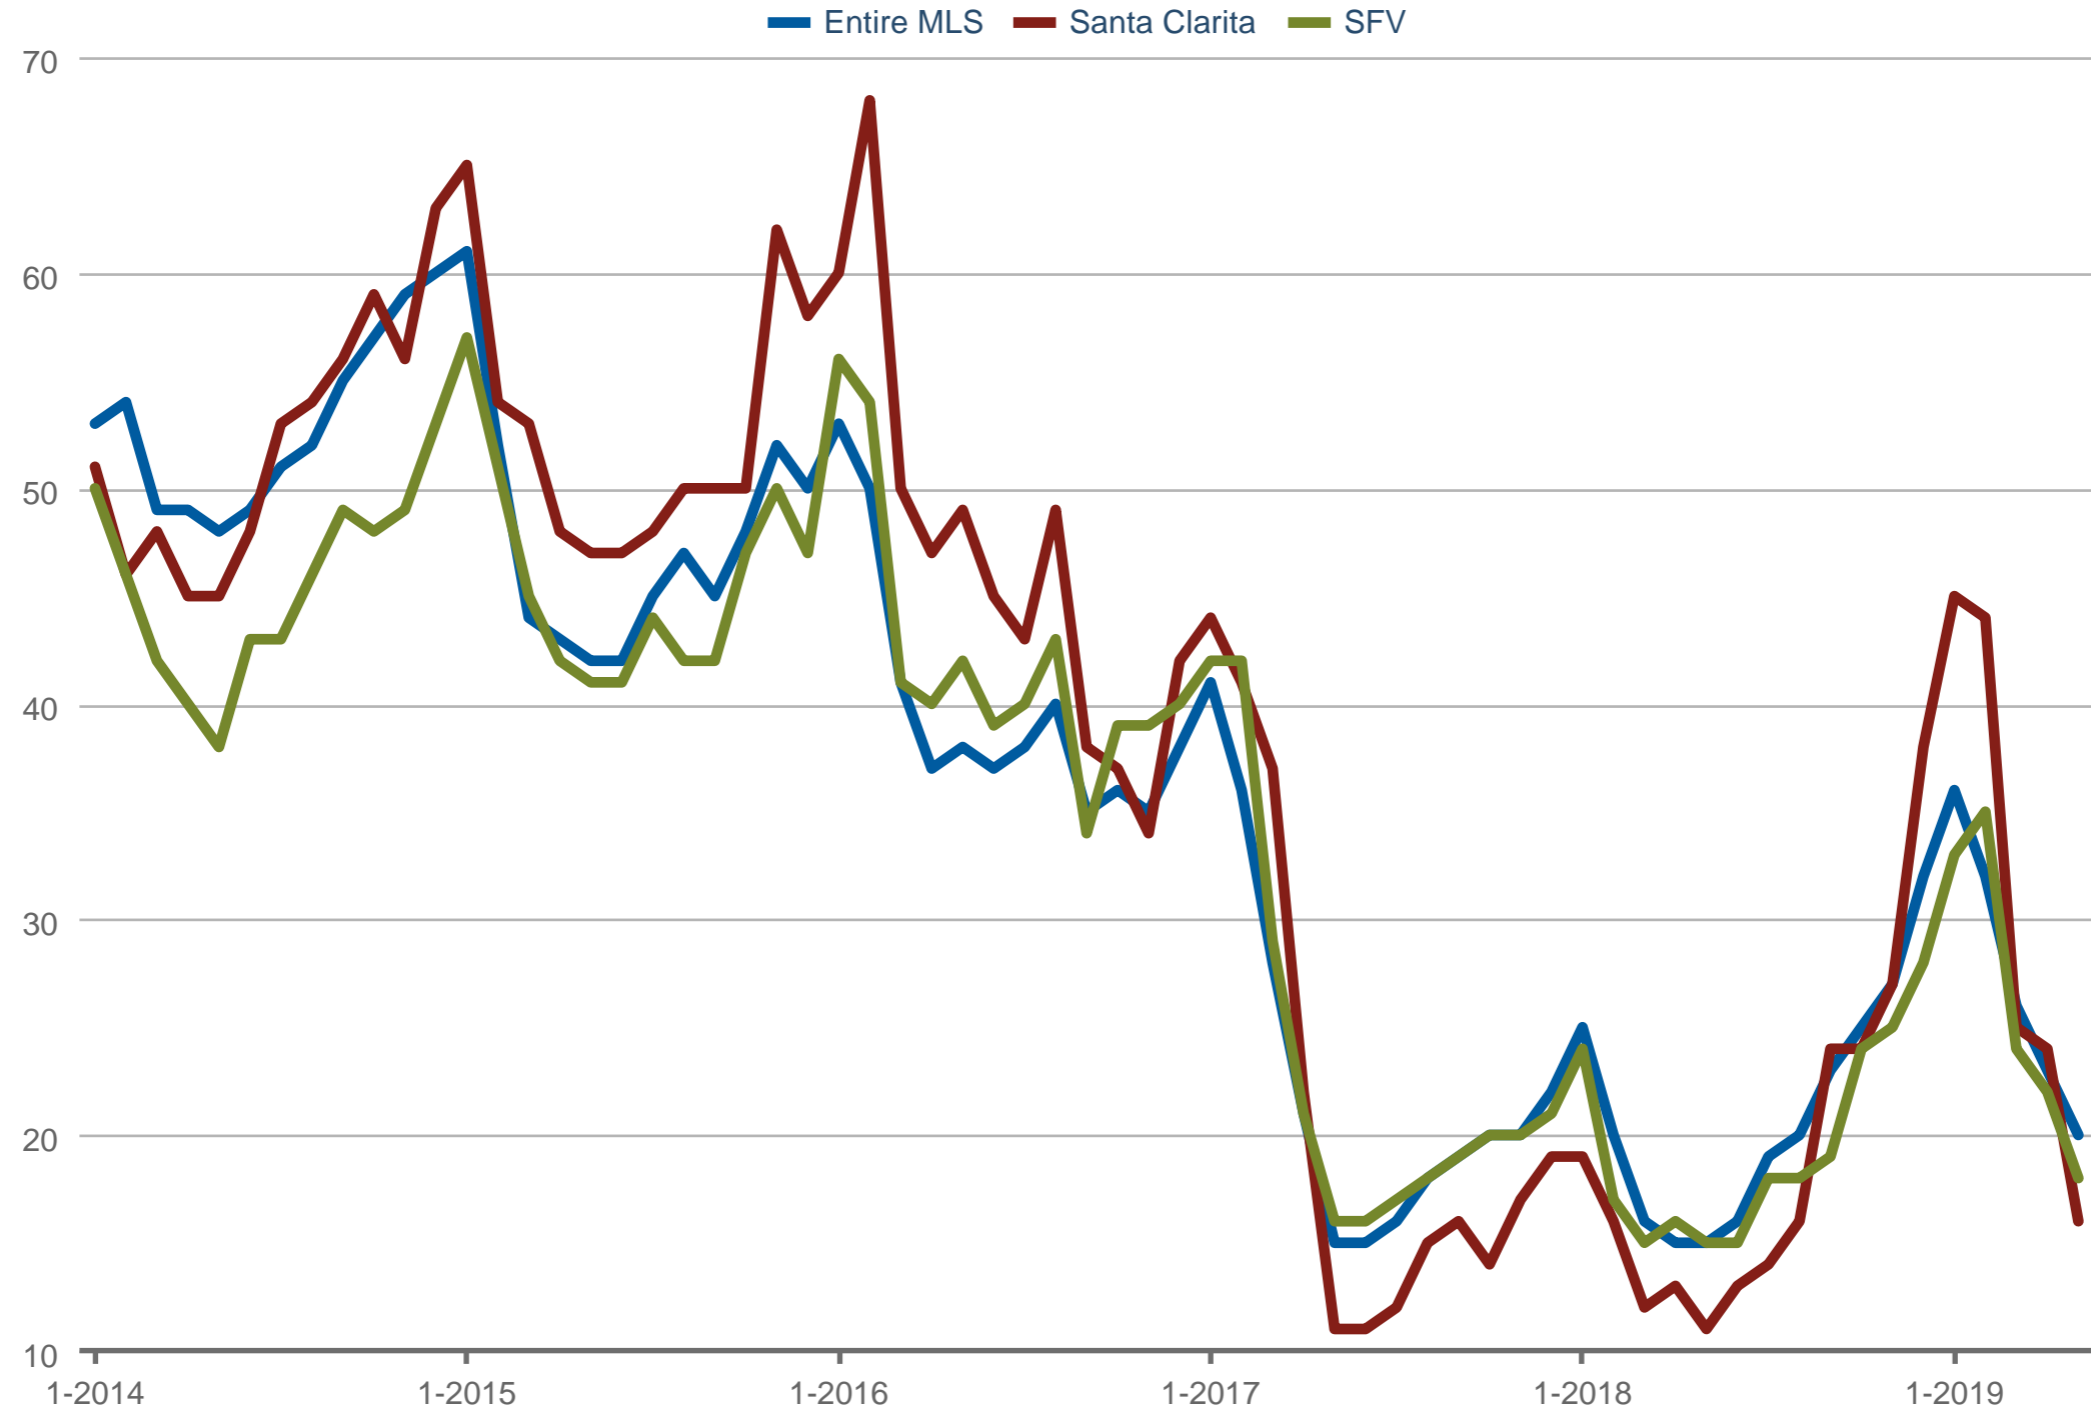

### Median Days on Market

Entire MLS & Santa Clarita\* & SFV\*

Each data point is one month of activity. Data is from June 18, 2019.

\* User-defined area. All data is from the California Regional Multiple Listing Service, INC. InfoSparks © 2019 ShowingTime.