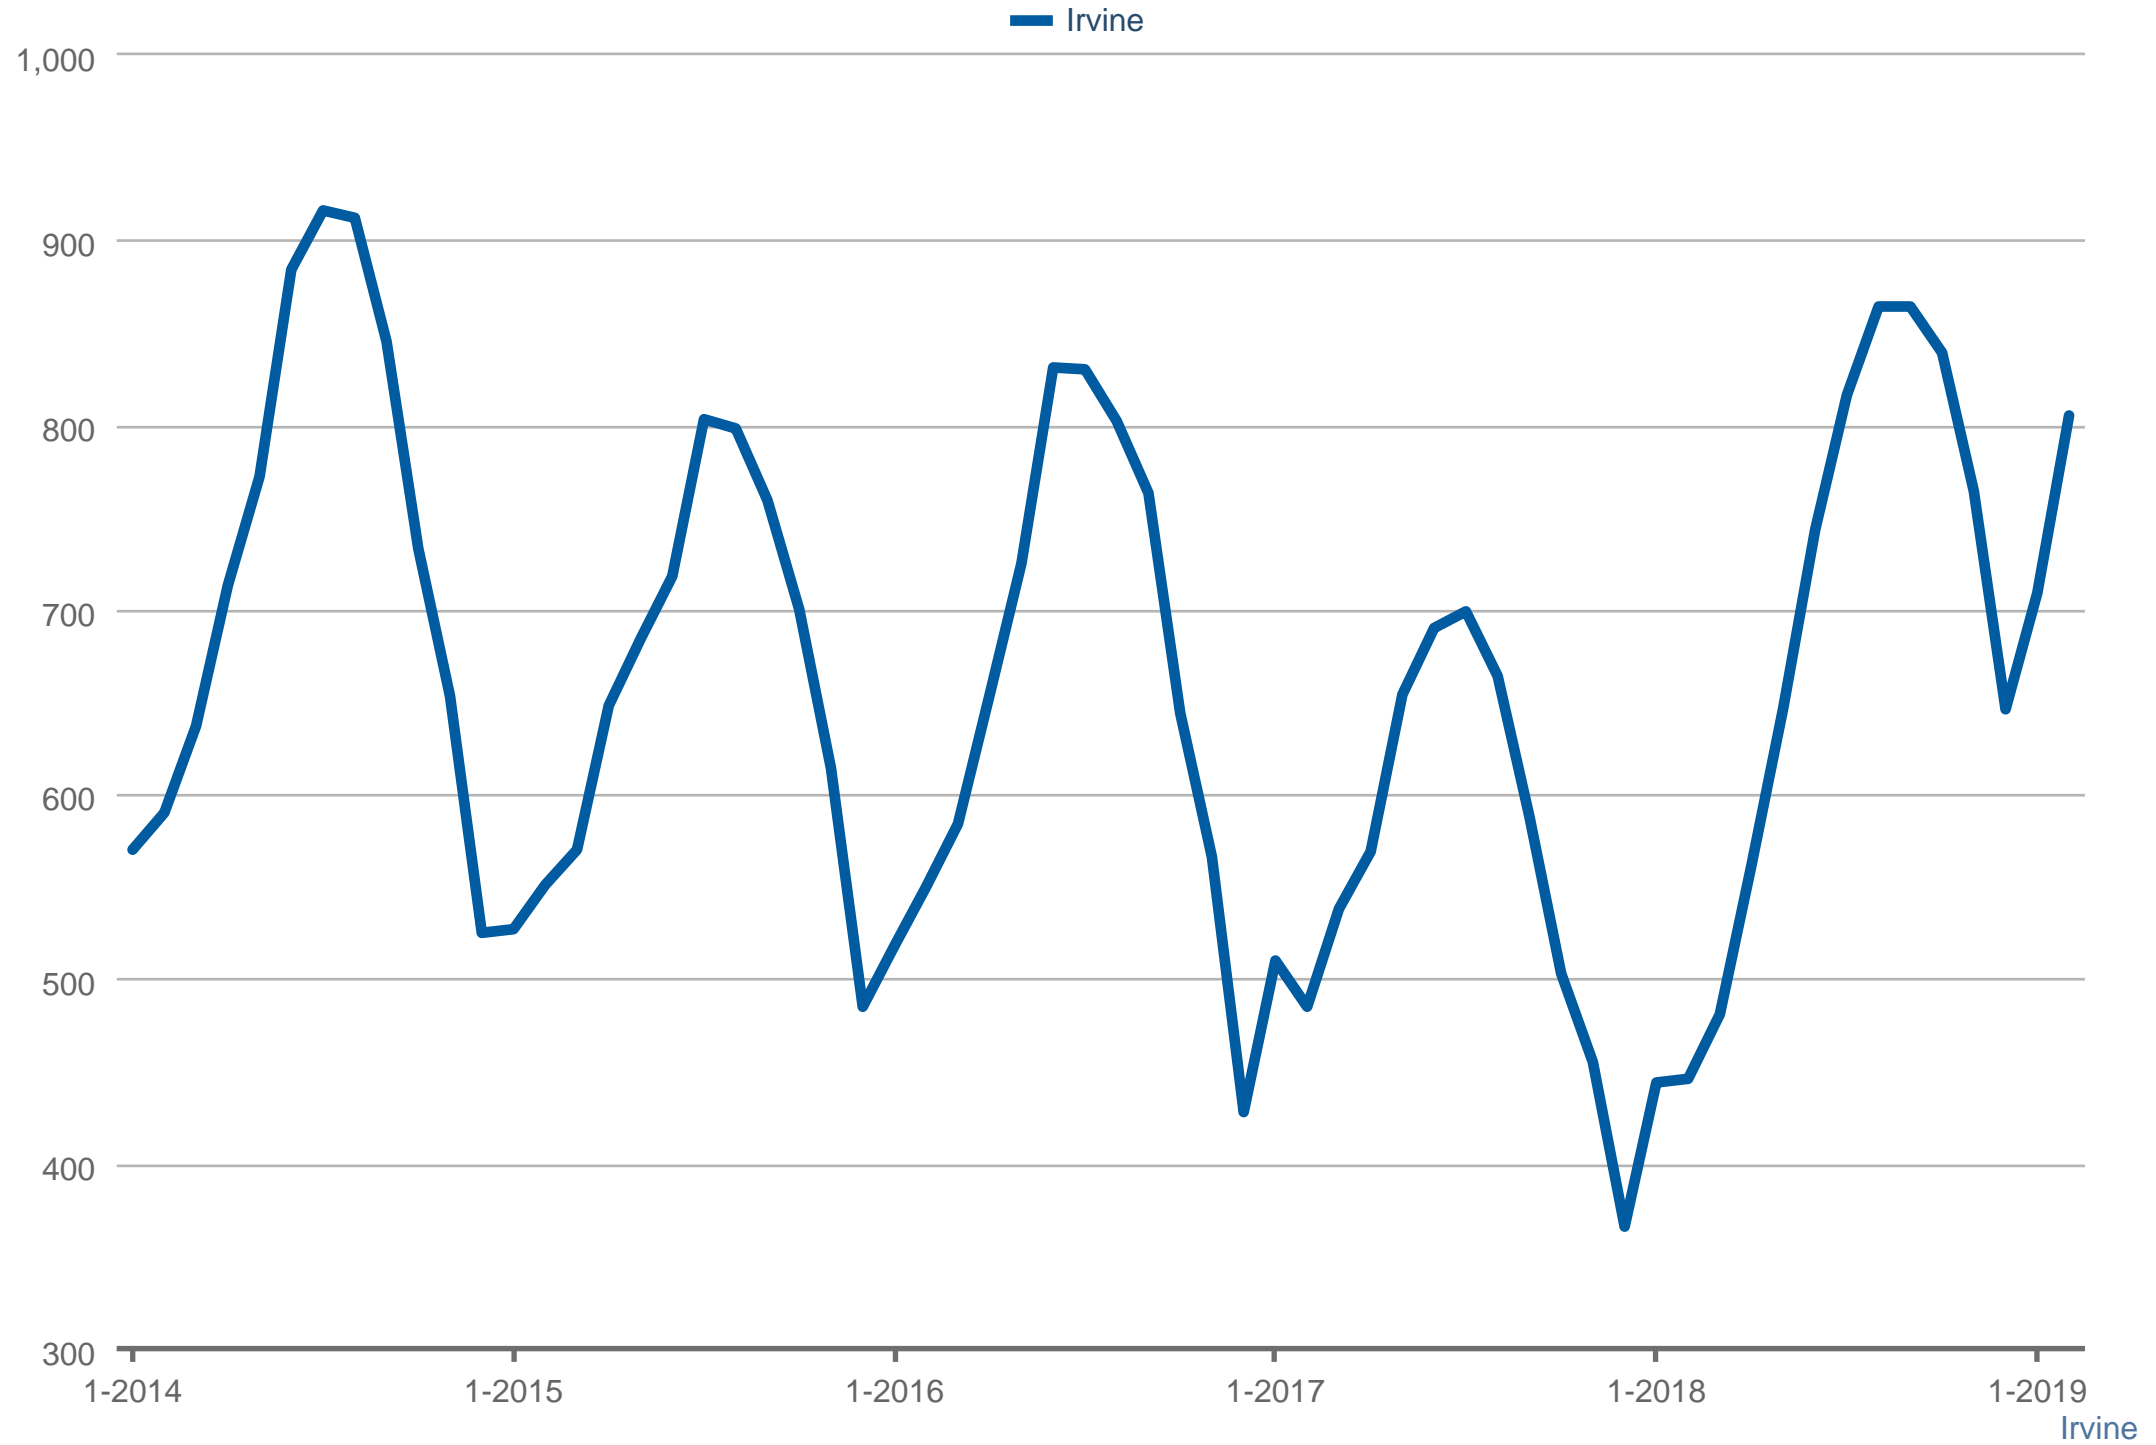

Active Listings

Each data point is one month of activity. Data is from March 6, 2019.

All data is from the California Regional Multiple Listing Service, INC. InfoSparks © 2024 ShowingTime.