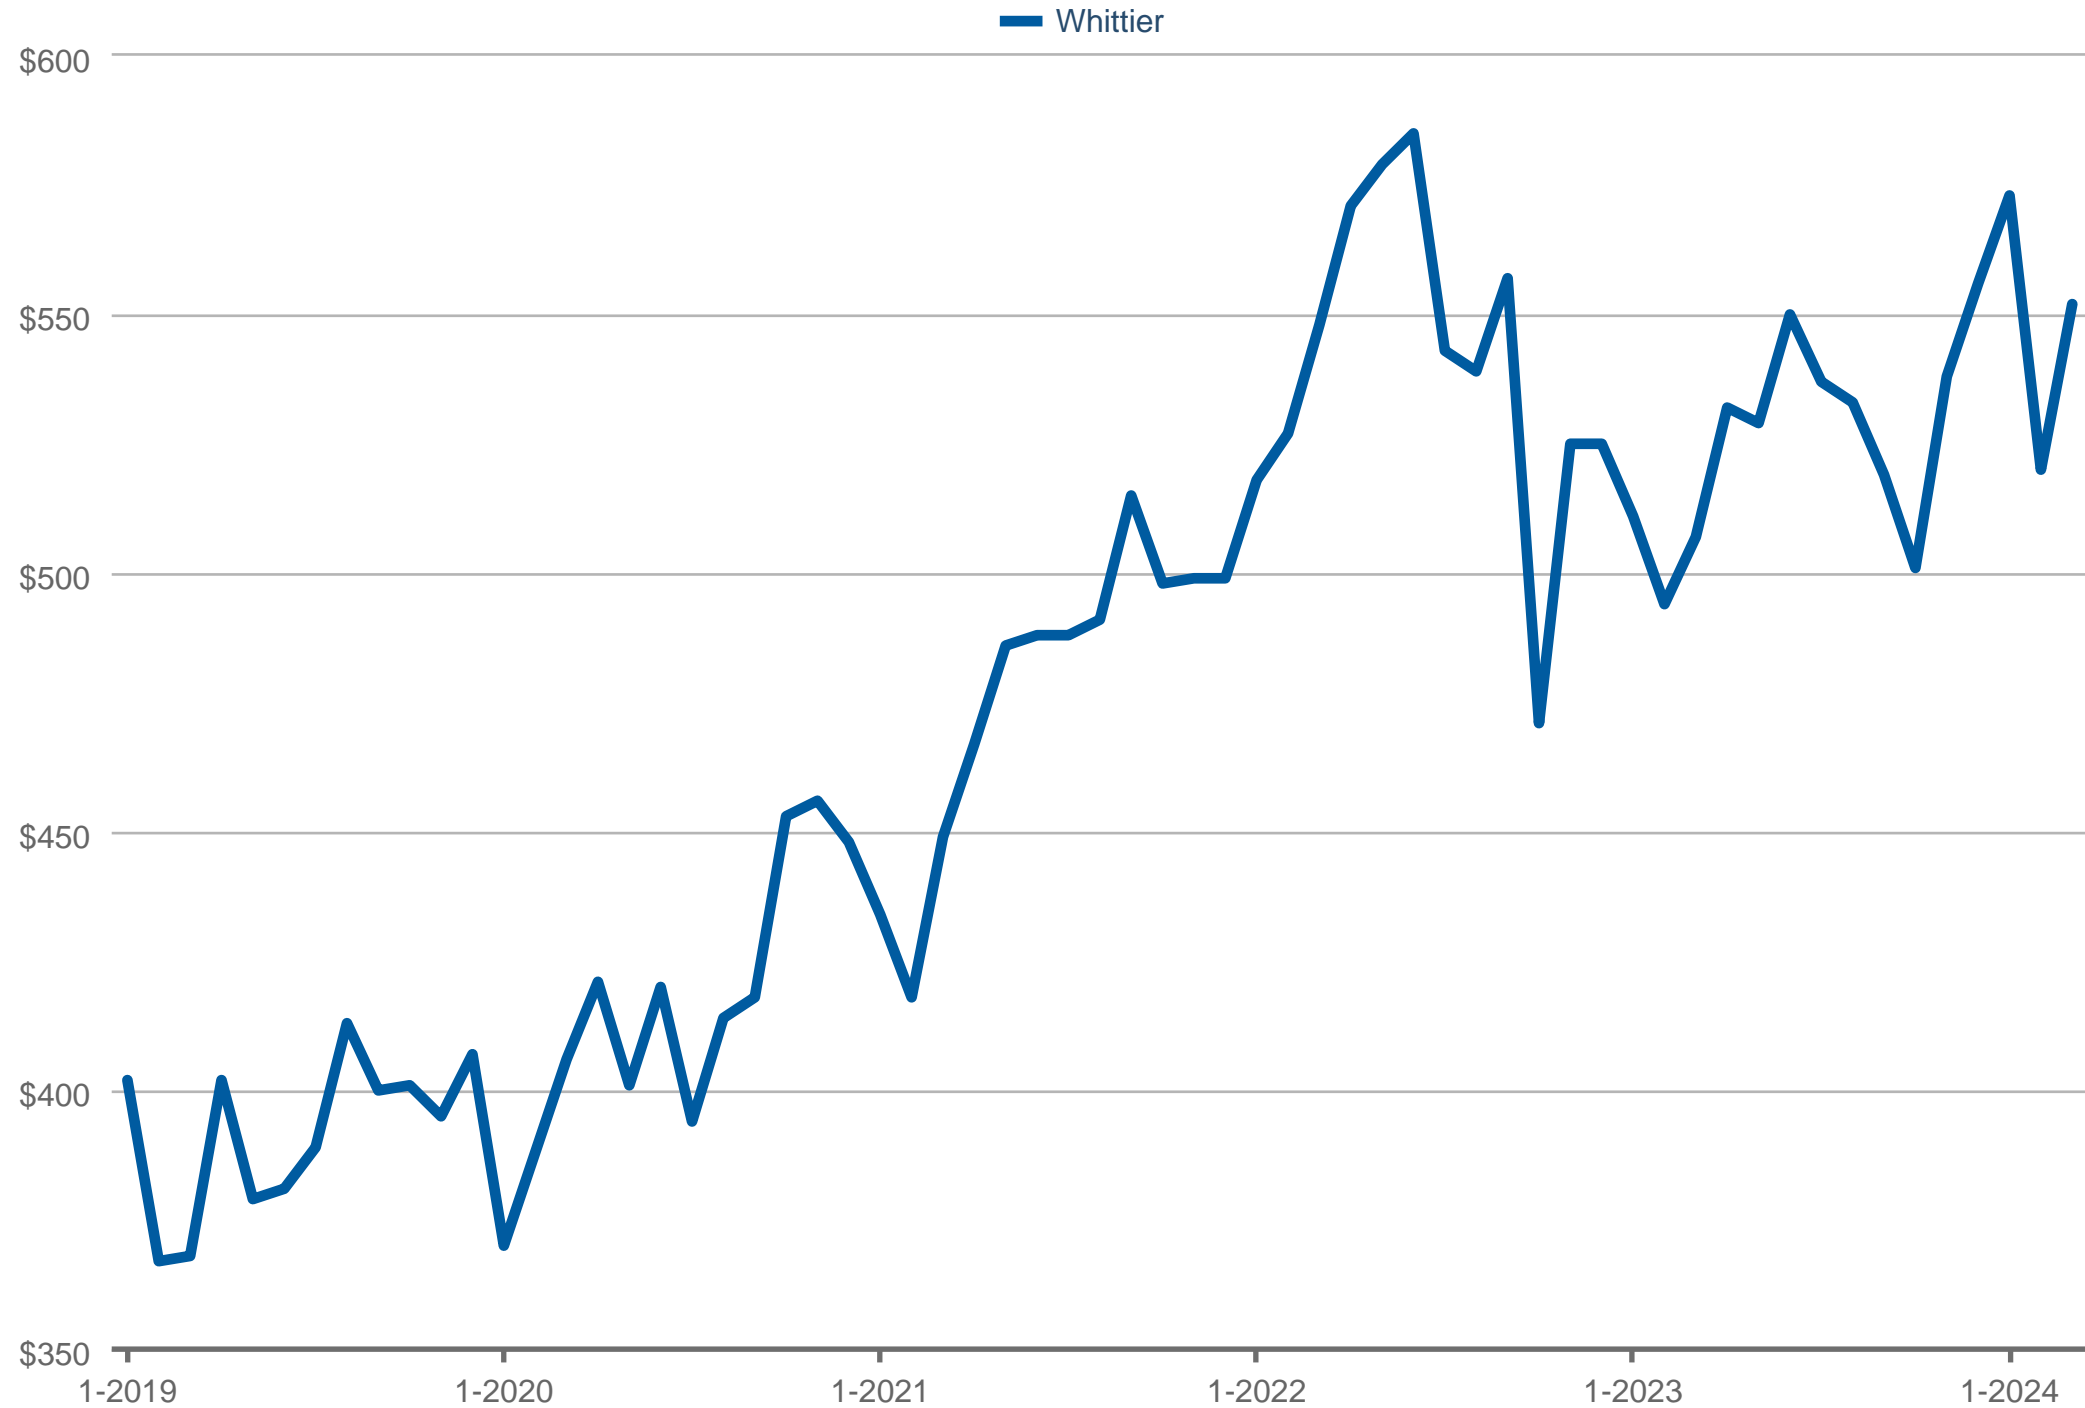

Jose Reyes (CA DRE #01728066)

Designated REALTOR Participant - Circle Real Estate

Office: 562-326-2129

Cell: 562-326-2127

Fax: 562-912-7771

TeamReyesRE@Gmail.com

www.HomeValueSocal.com

Median Price Per Square Foot

Whittier: Residential

Each data point is one month of activity. Data is from April 26, 2024.

All data is from the California Regional Multiple Listing Service, INC. InfoSparks © 2024 ShowingTime.