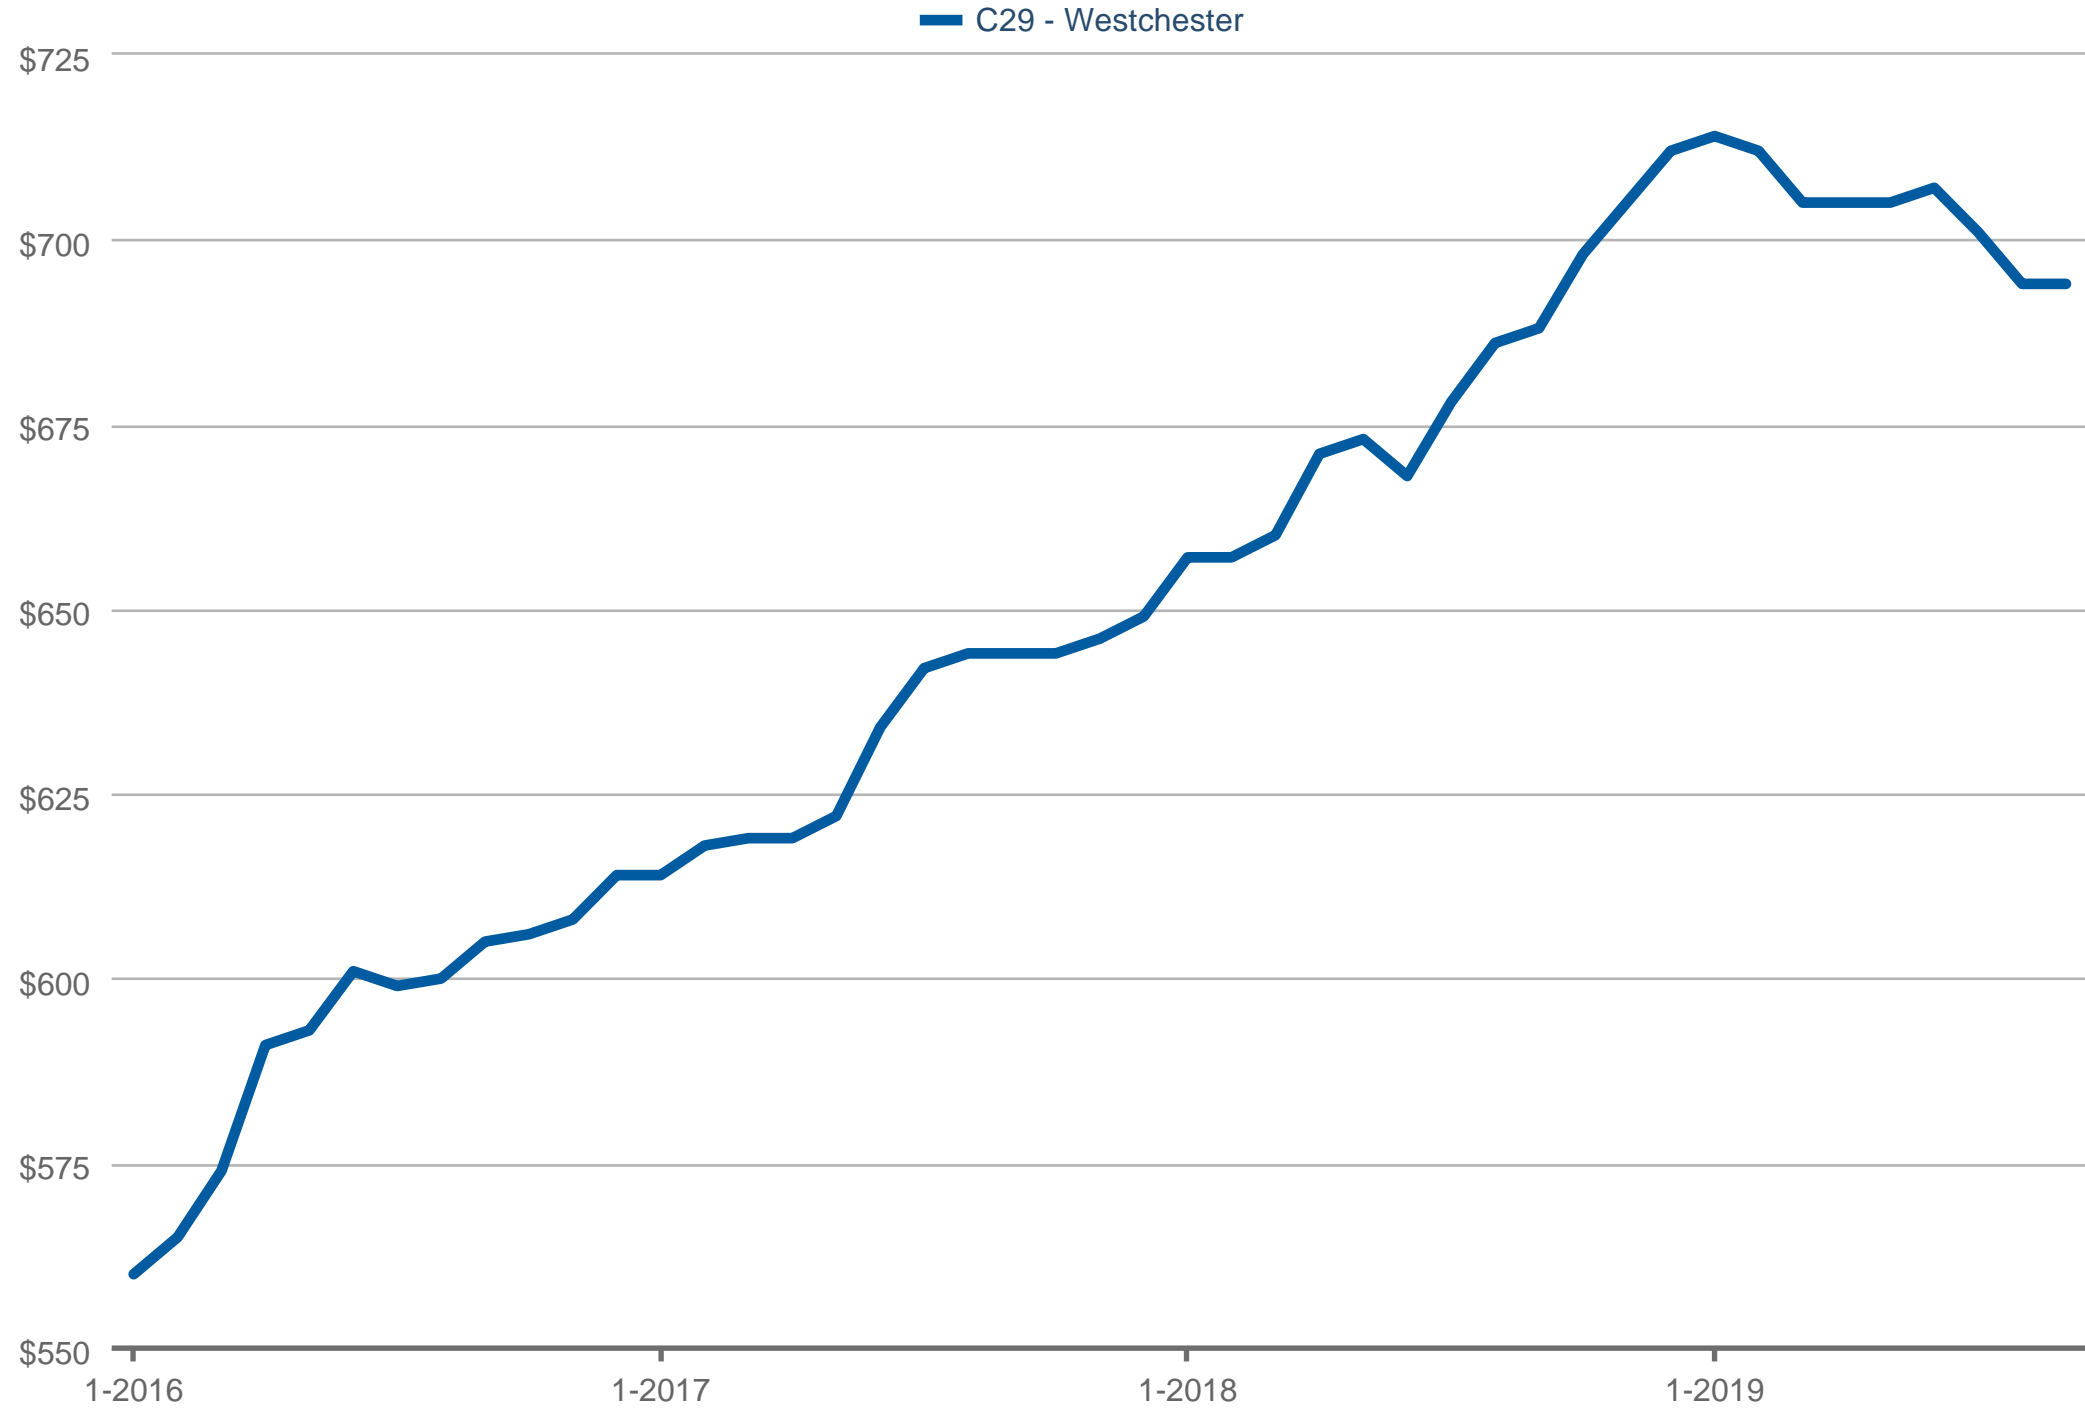

Median Price Per Square Foot

C29 - Westchester

Each data point is 12 months of activity. Data is from October 15, 2019.

All data is from the California Regional Multiple Listing Service, INC. InfoSparks © 2019 ShowingTime.