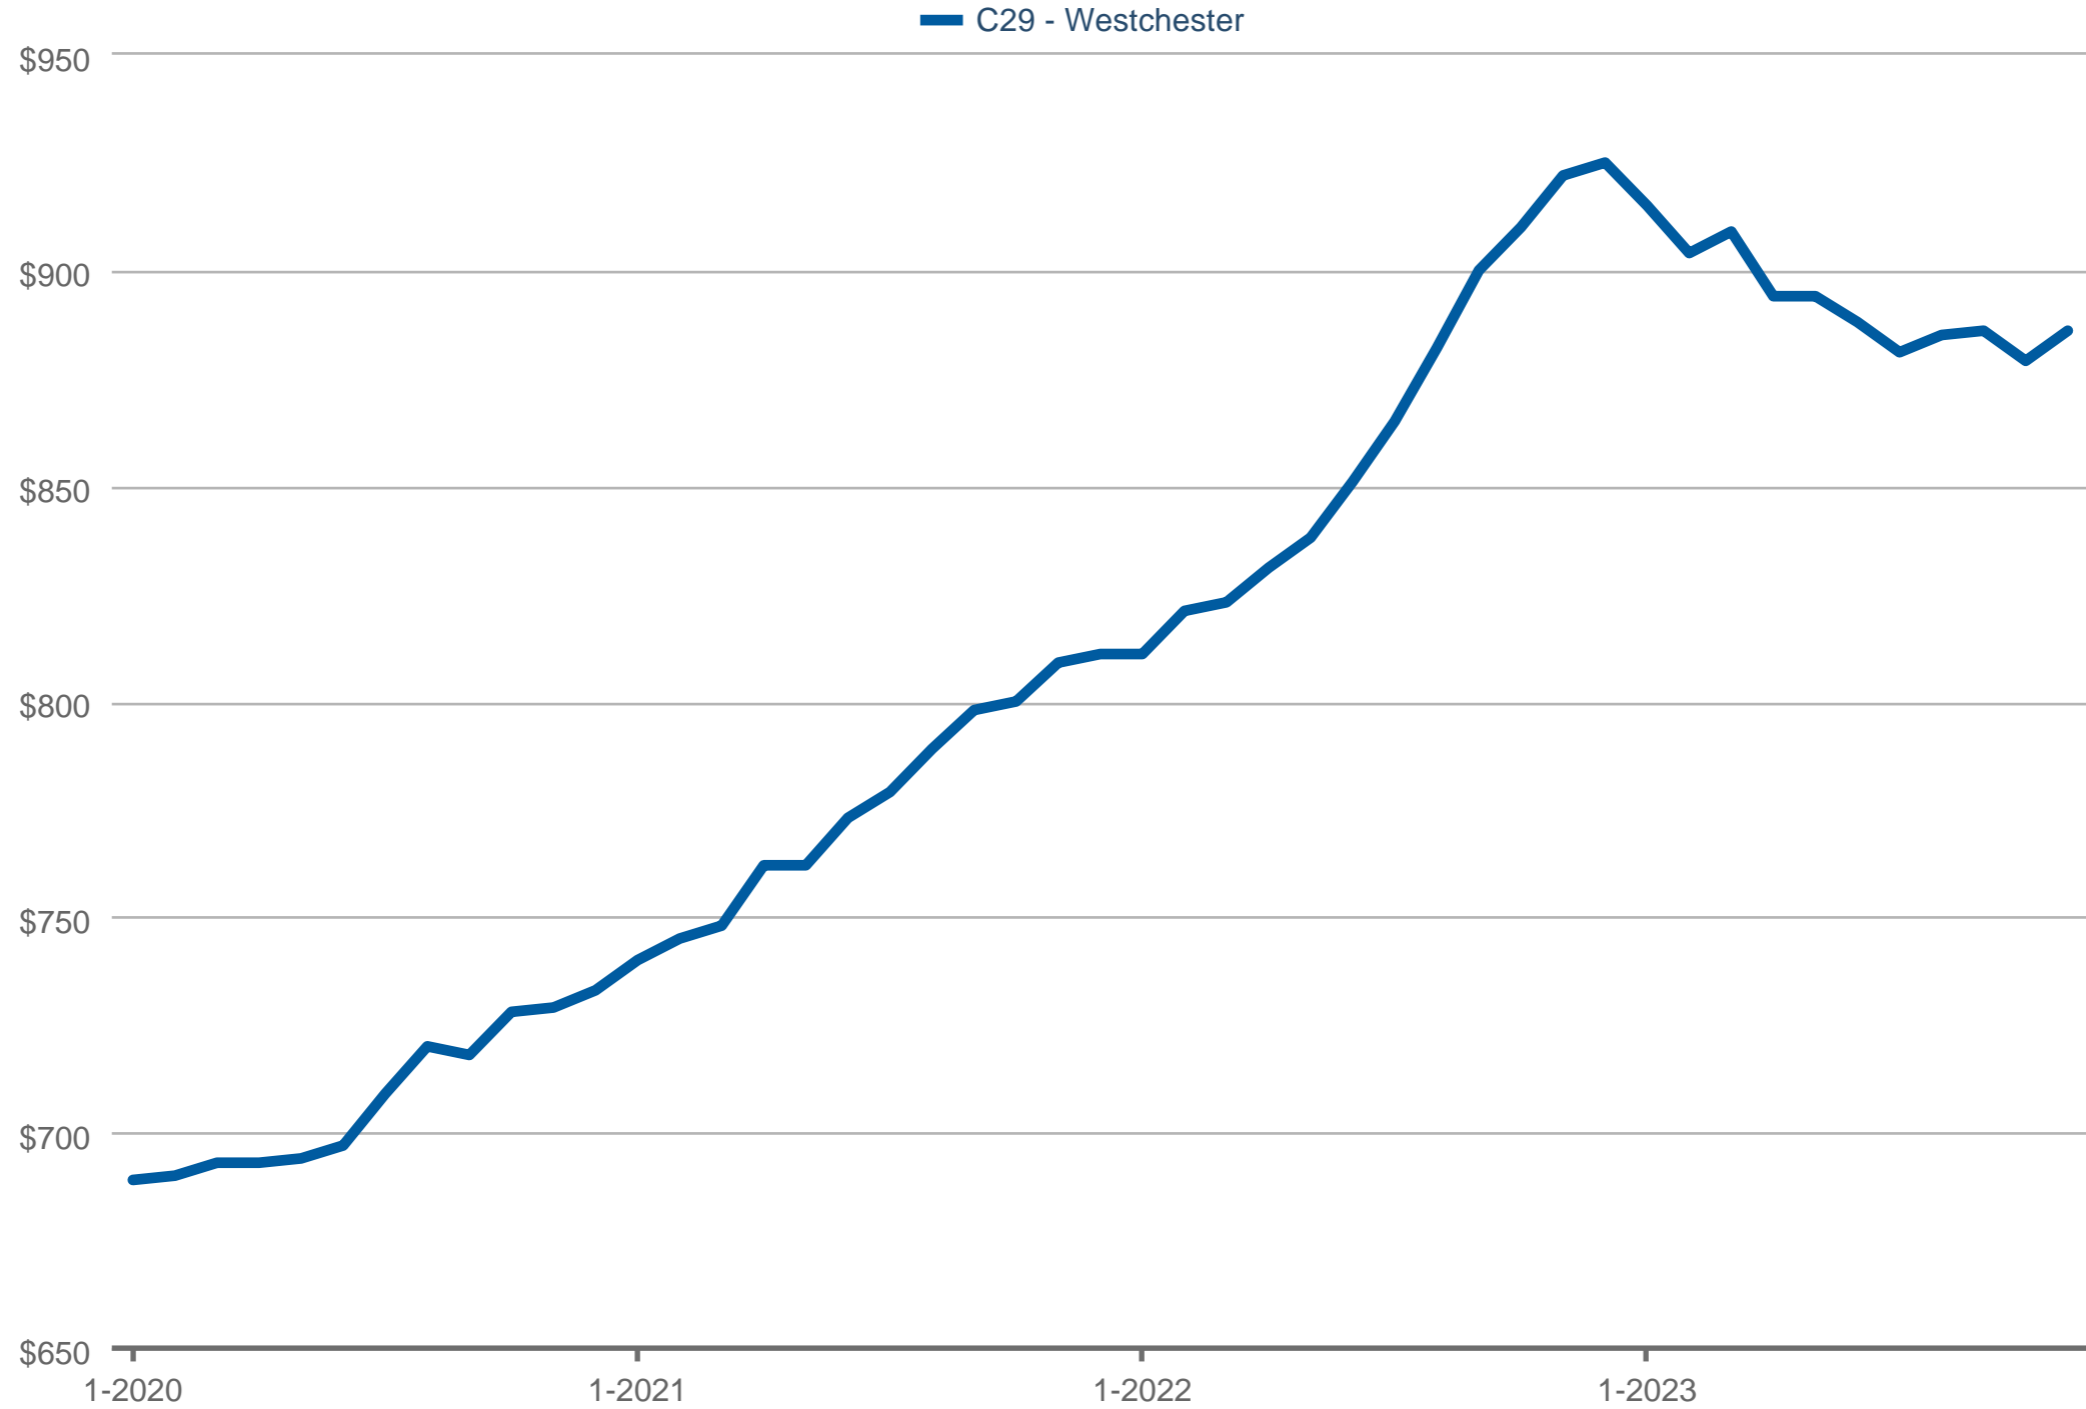

buy. sell. residential in silicon beach

Median Price Per Square Foot

C29 - Westchester: Residential

Each data point is 12 months of activity. Data is from December 10, 2023.

All data is from the California Regional Multiple Listing Service, INC. InfoSparks © 2023 ShowingTime.