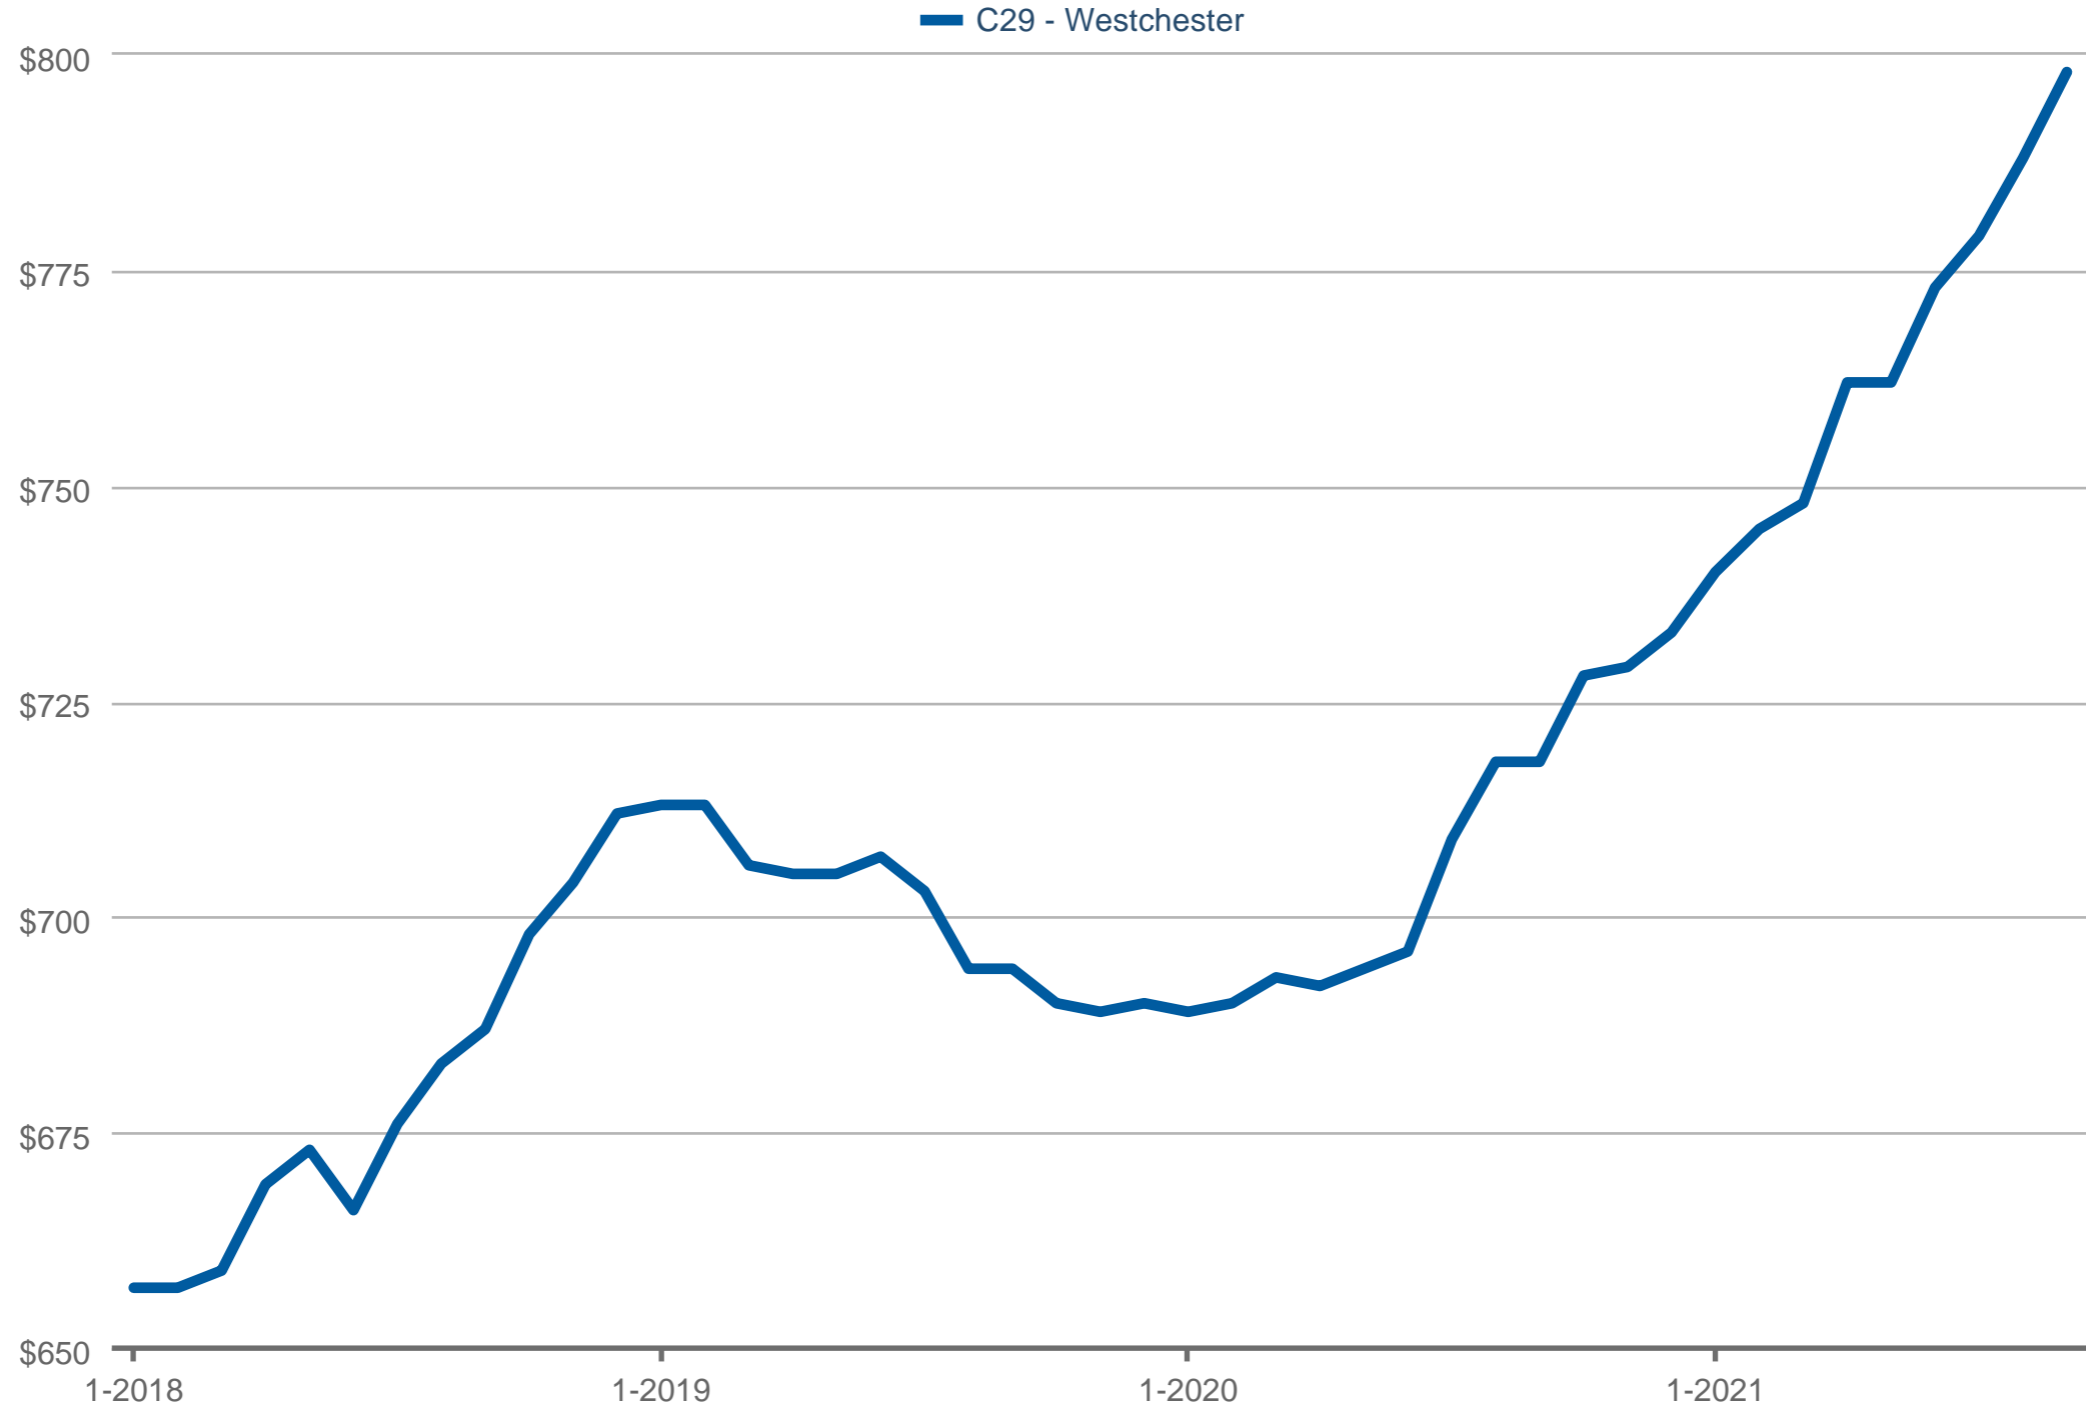

buy. sell. residential in silicon beach

Median Price Per Square Foot

C29 - Westchester

Each data point is 12 months of activity. Data is from October 20, 2021.

All data is from the California Regional Multiple Listing Service, INC. InfoSparks © 2021 ShowingTime.