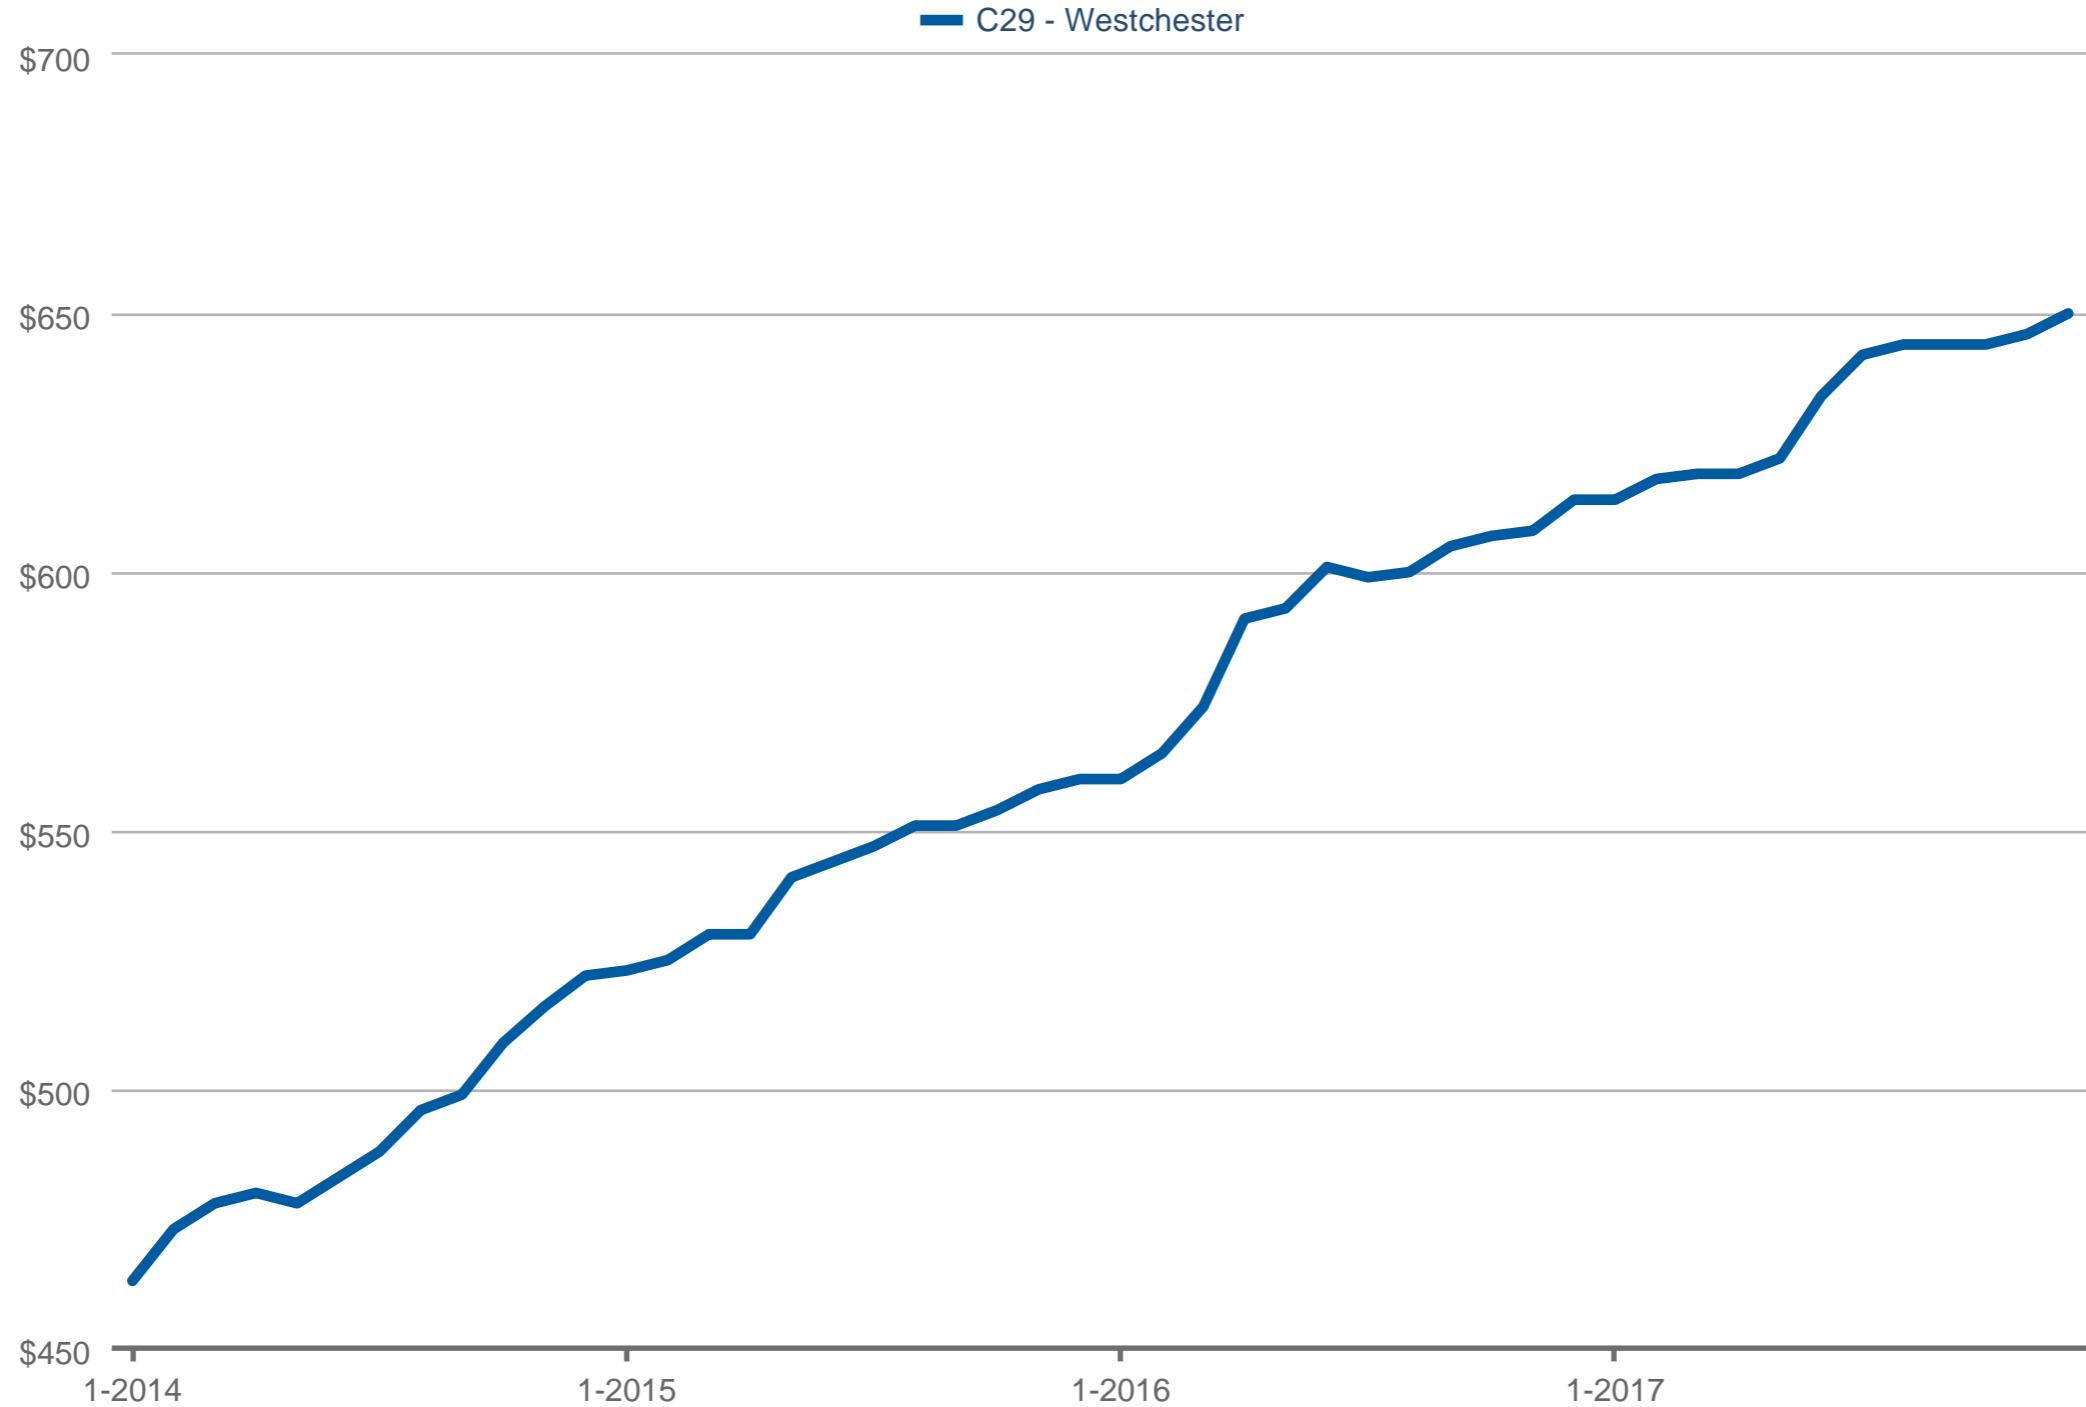

### Median Price Per Square Foot

C29 - Westchester

Each data point is 12 months of activity. Data is from January 22, 2018.

All data is from the California Regional Multiple Listing Service, INC. InfoSparks © 2018 ShowingTime.