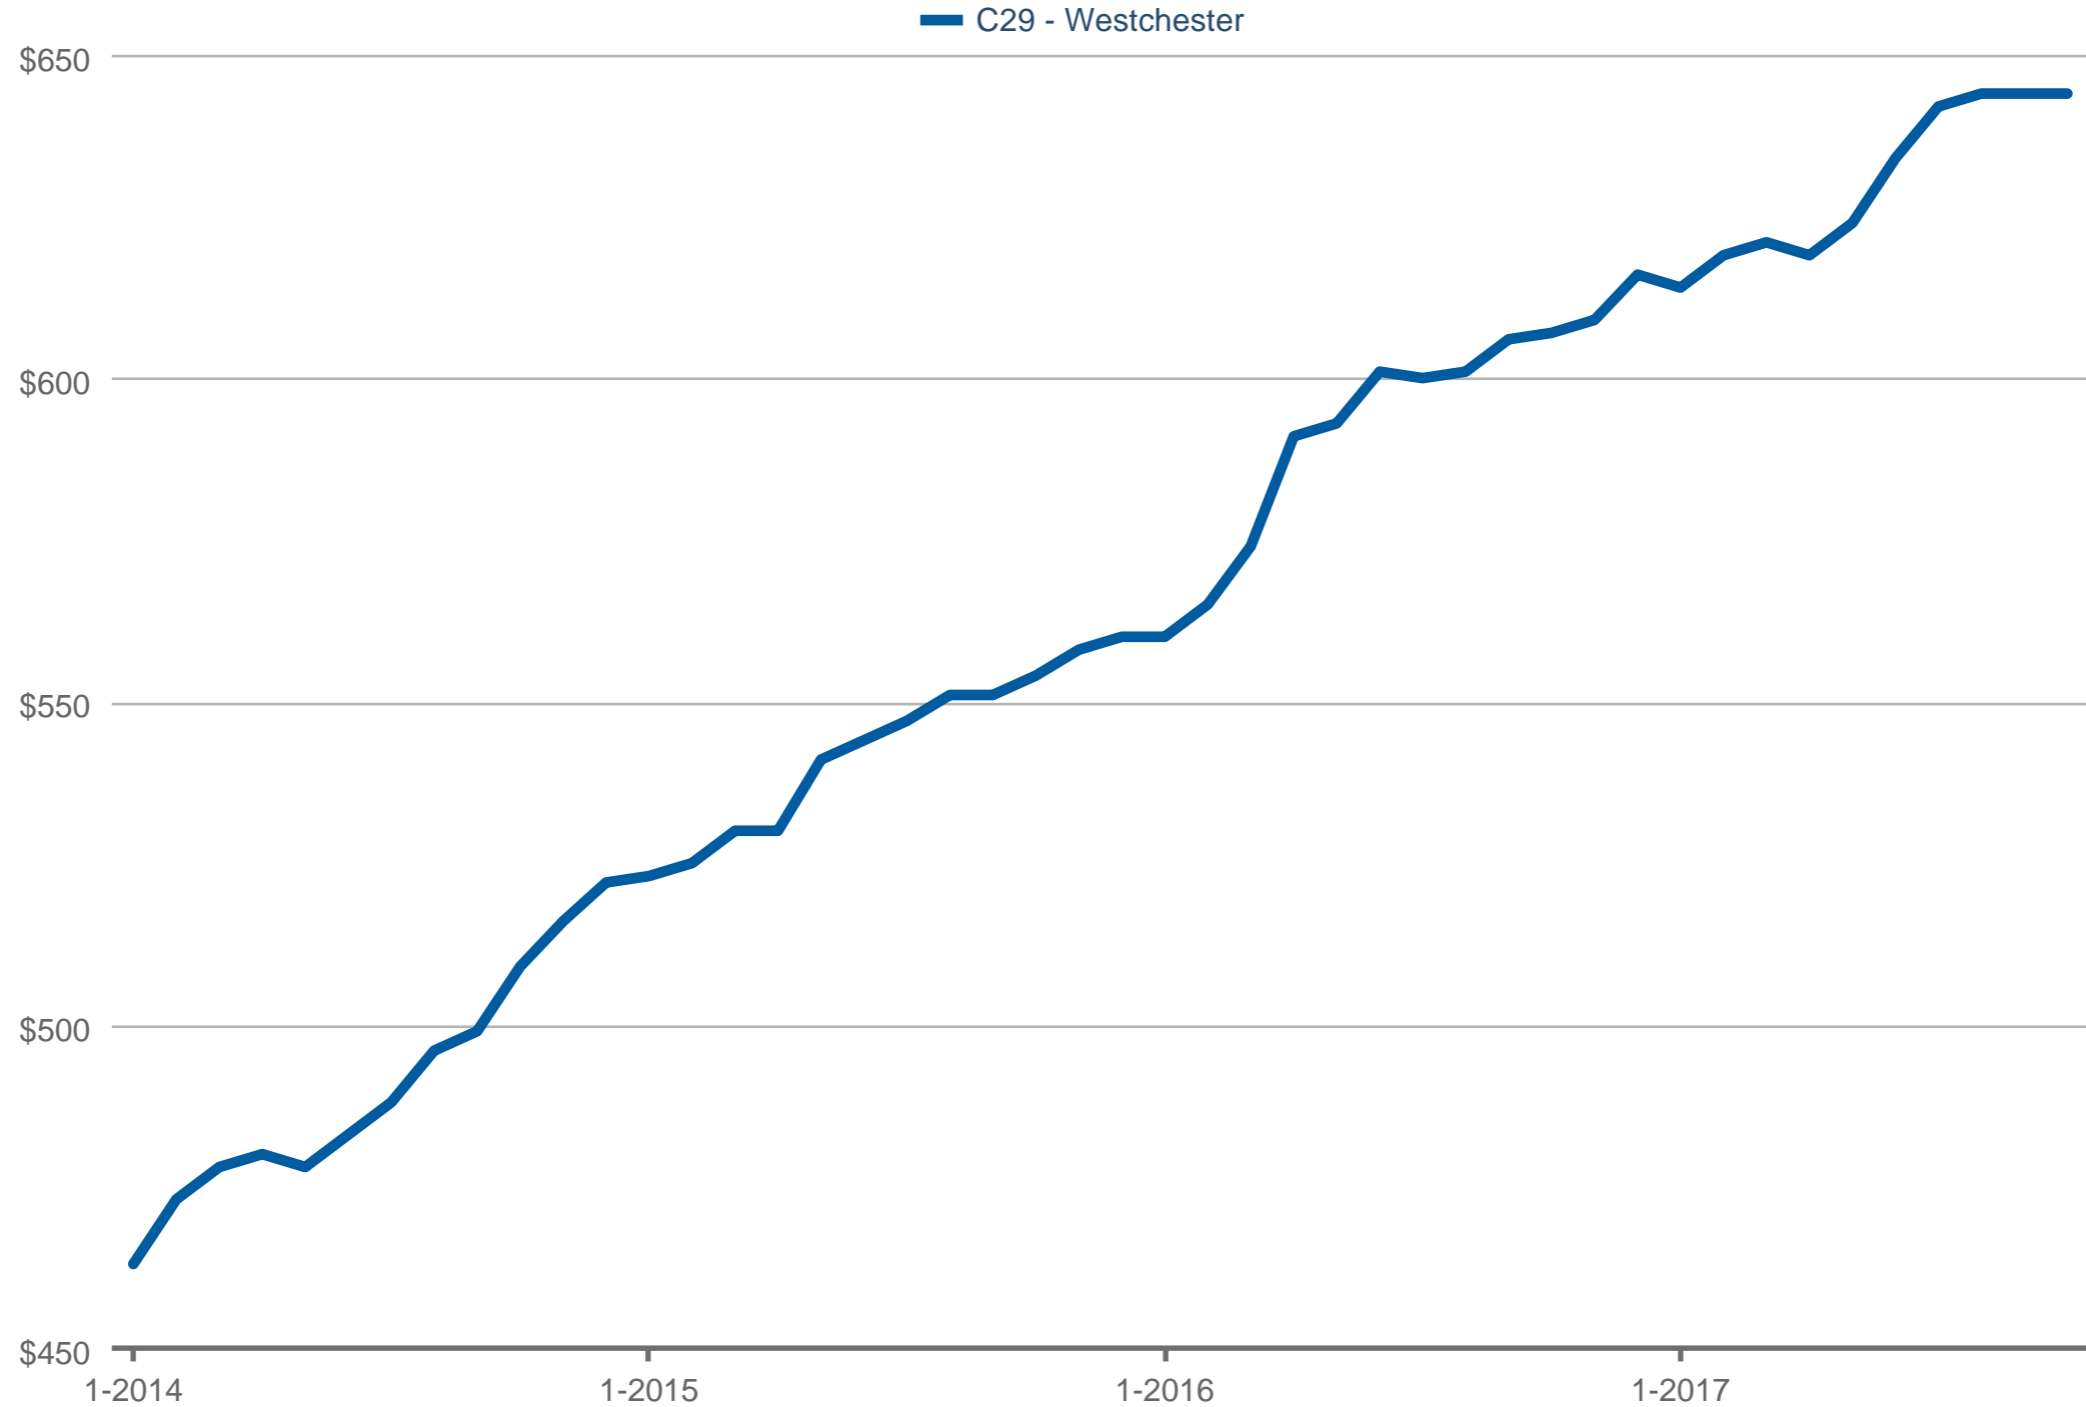

### Median Price Per Square Foot

C29 - Westchester

Each data point is 12 months of activity. Data is from November 20, 2017.

All data is from the California Regional Multiple Listing Service, INC. InfoSparks © 2017 ShowingTime.