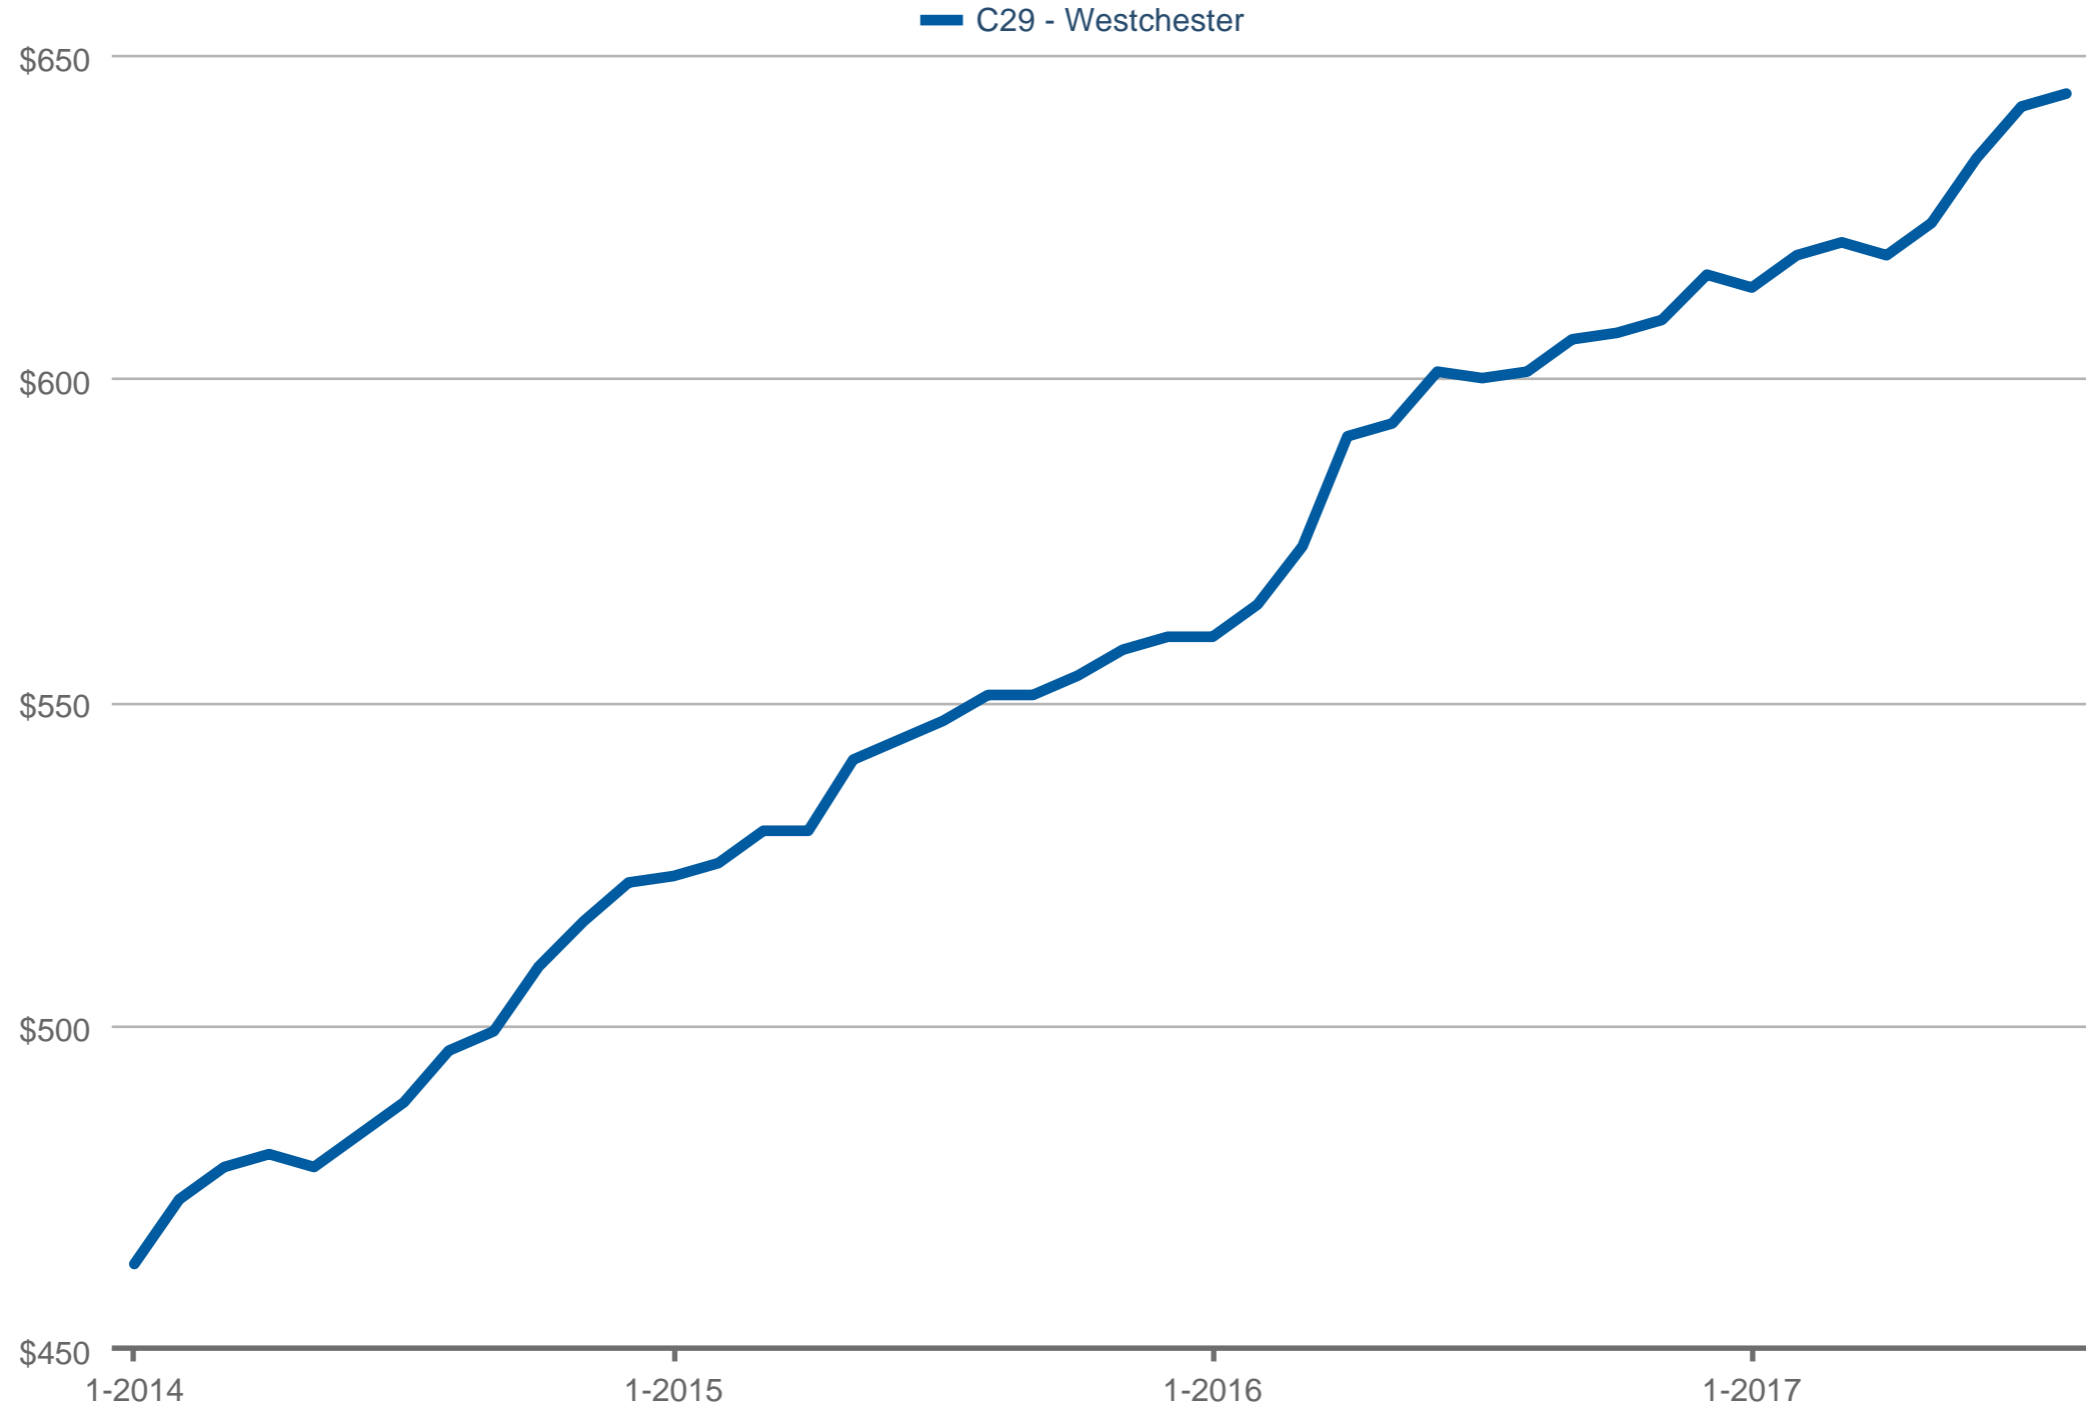

Median Price Per Square Foot

C29 - Westchester

Each data point is 12 months of activity. Data is from September 23, 2017.

All data is from the California Regional Multiple Listing Service, INC. InfoSparks © 2017 ShowingTime.