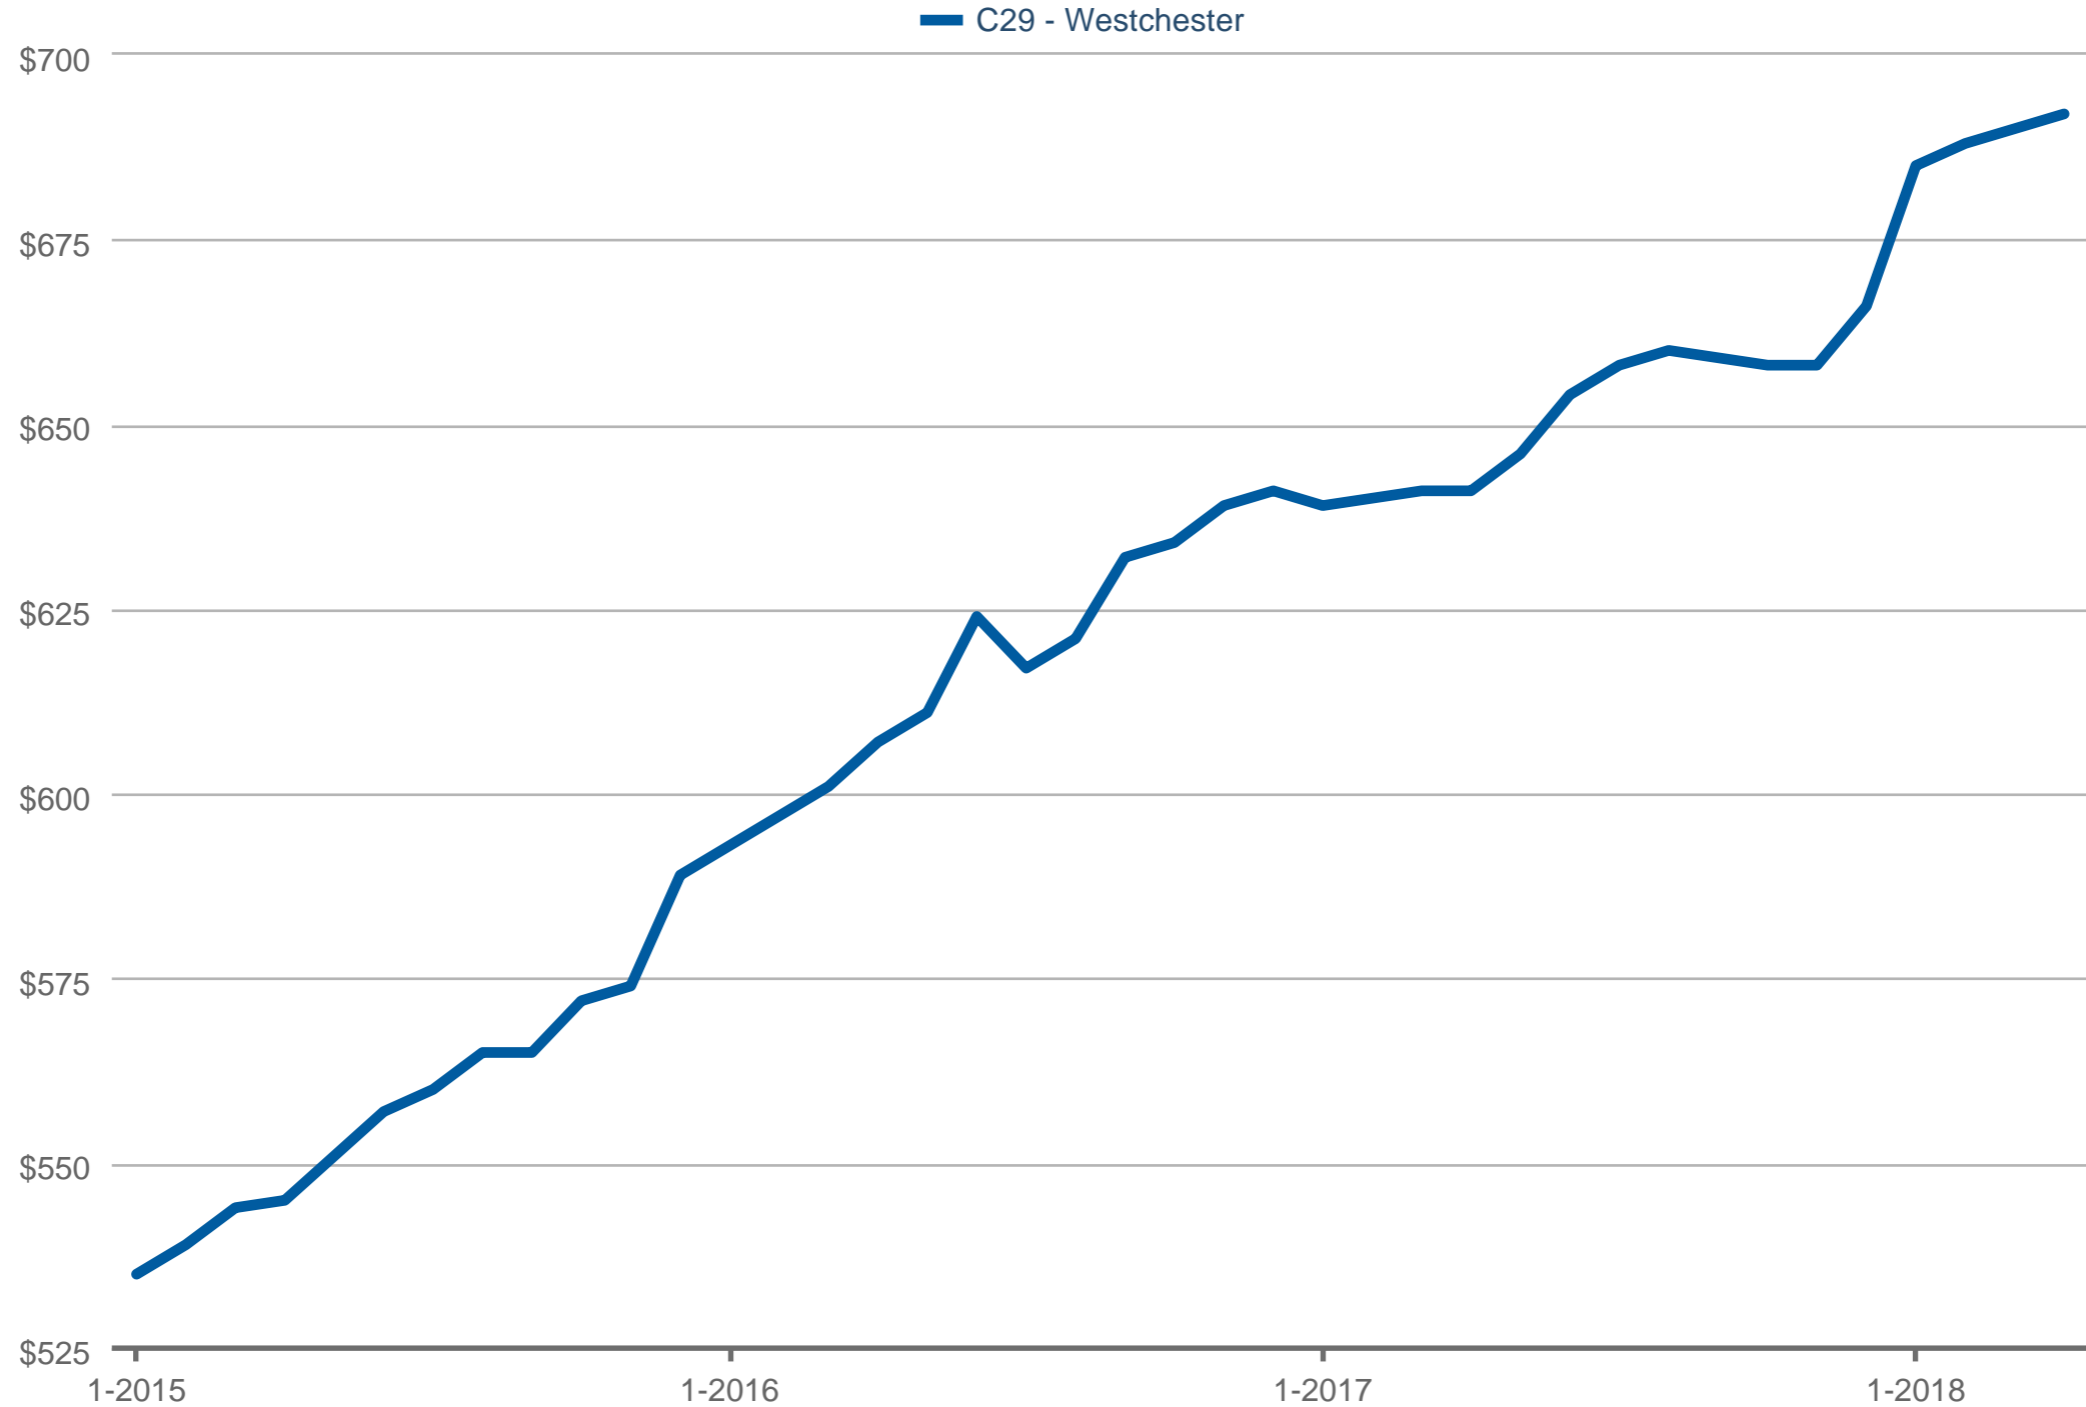

Median Price Per Square Foot

C29 - Westchester: Single Family

Each data point is 12 months of activity. Data is from May 25, 2018.

All data is from the California Regional Multiple Listing Service, INC. InfoSparks © 2018 ShowingTime.