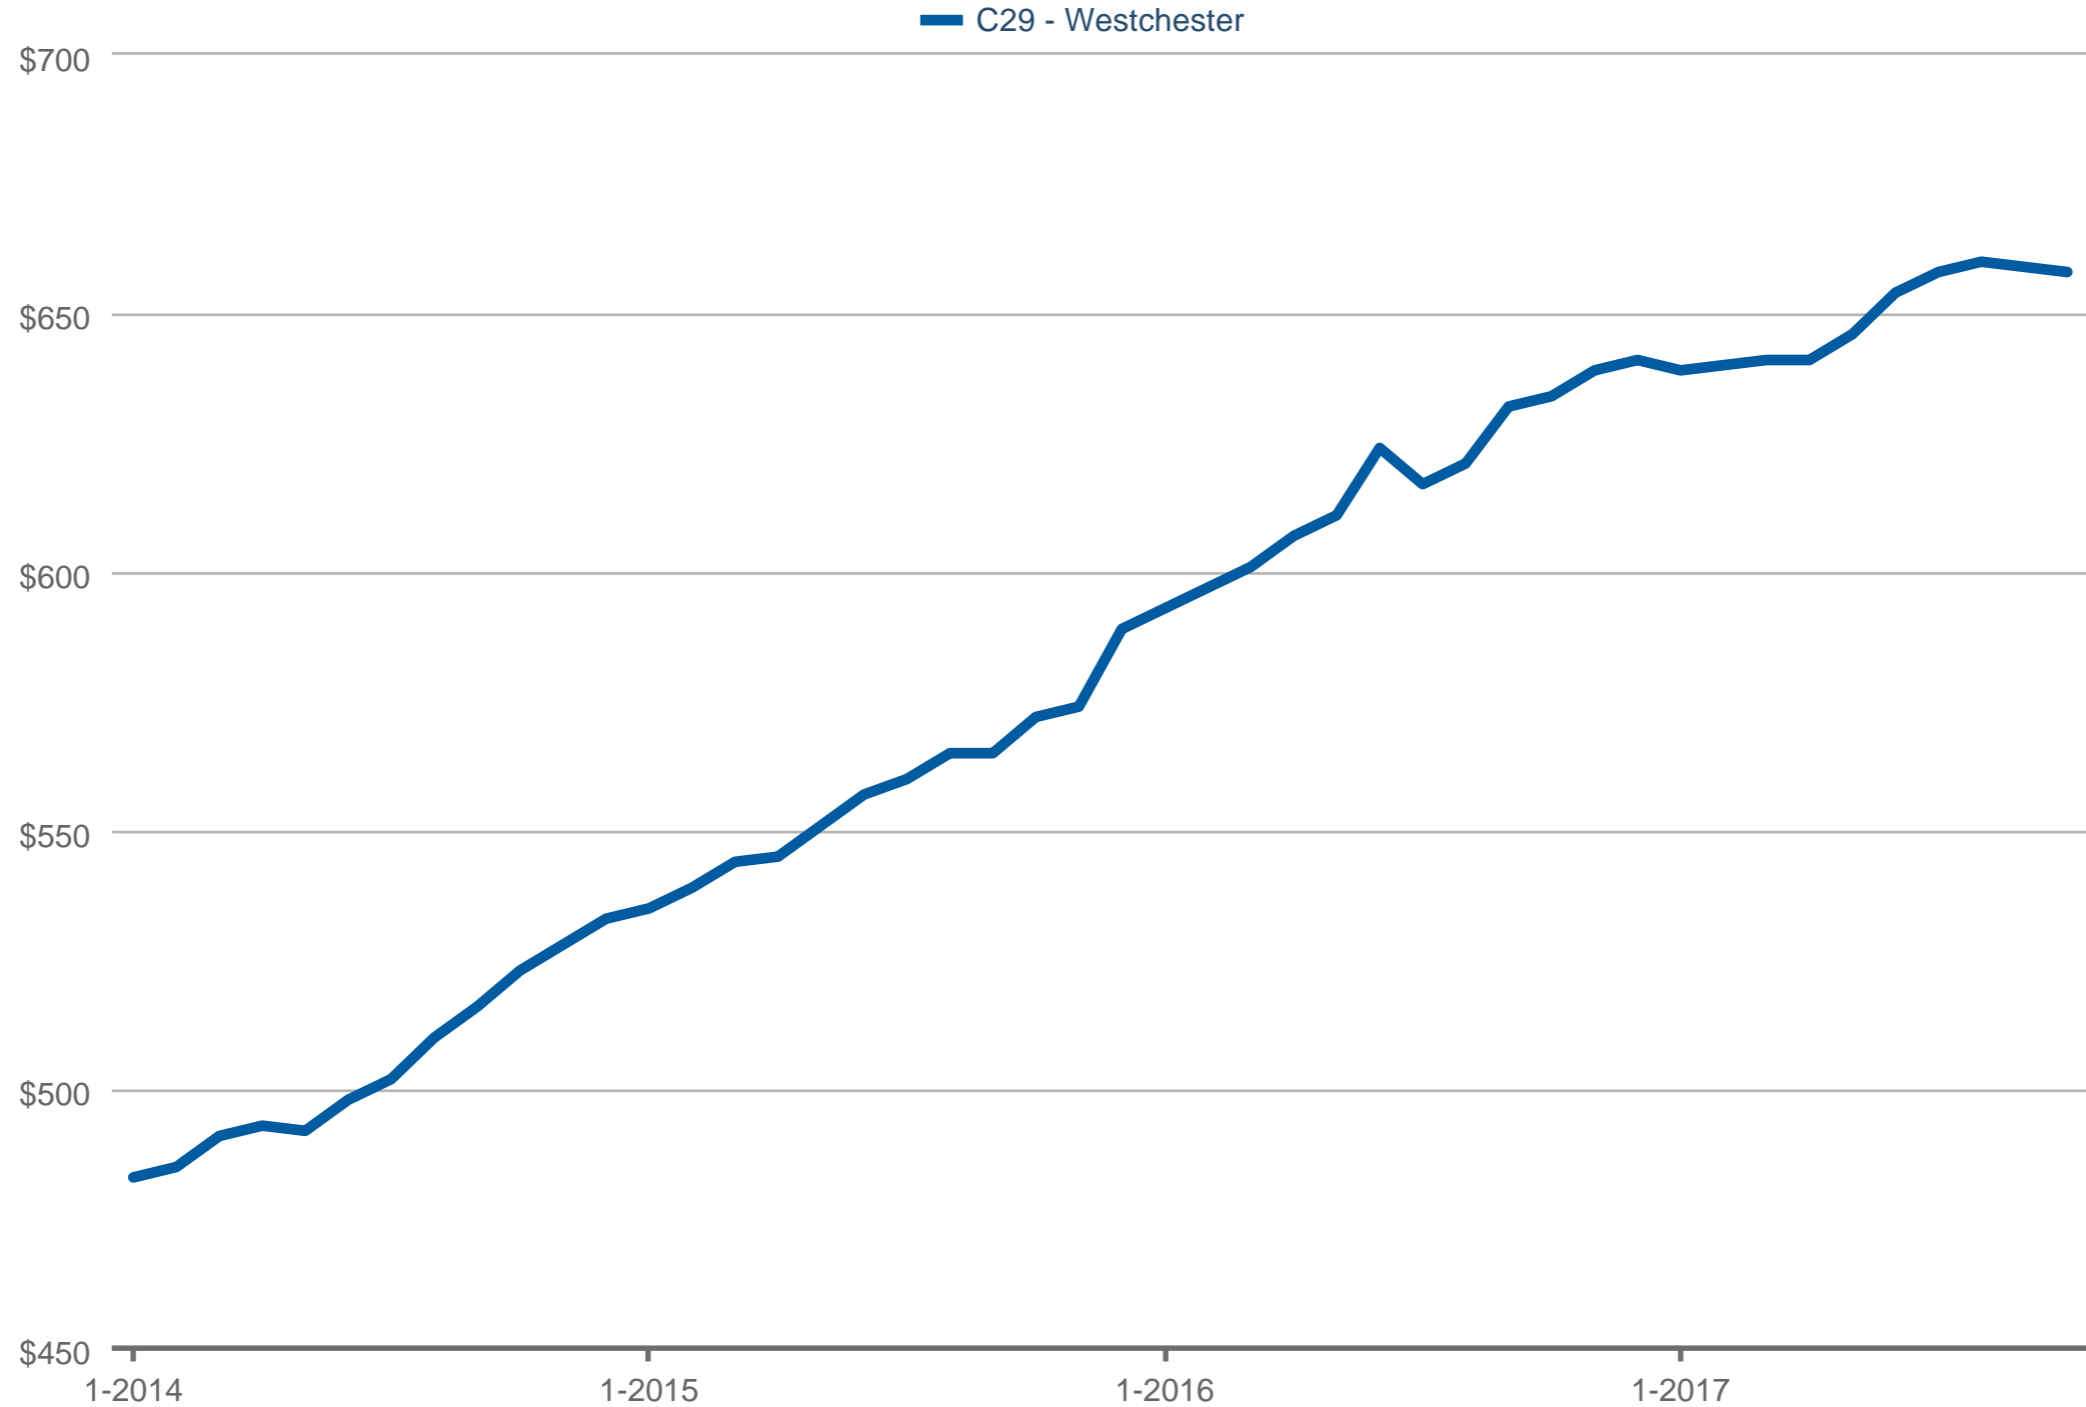

### Median Price Per Square Foot

C29 - Westchester: Single Family

Each data point is 12 months of activity. Data is from November 20, 2017.

All data is from the California Regional Multiple Listing Service, INC. InfoSparks © 2017 ShowingTime.