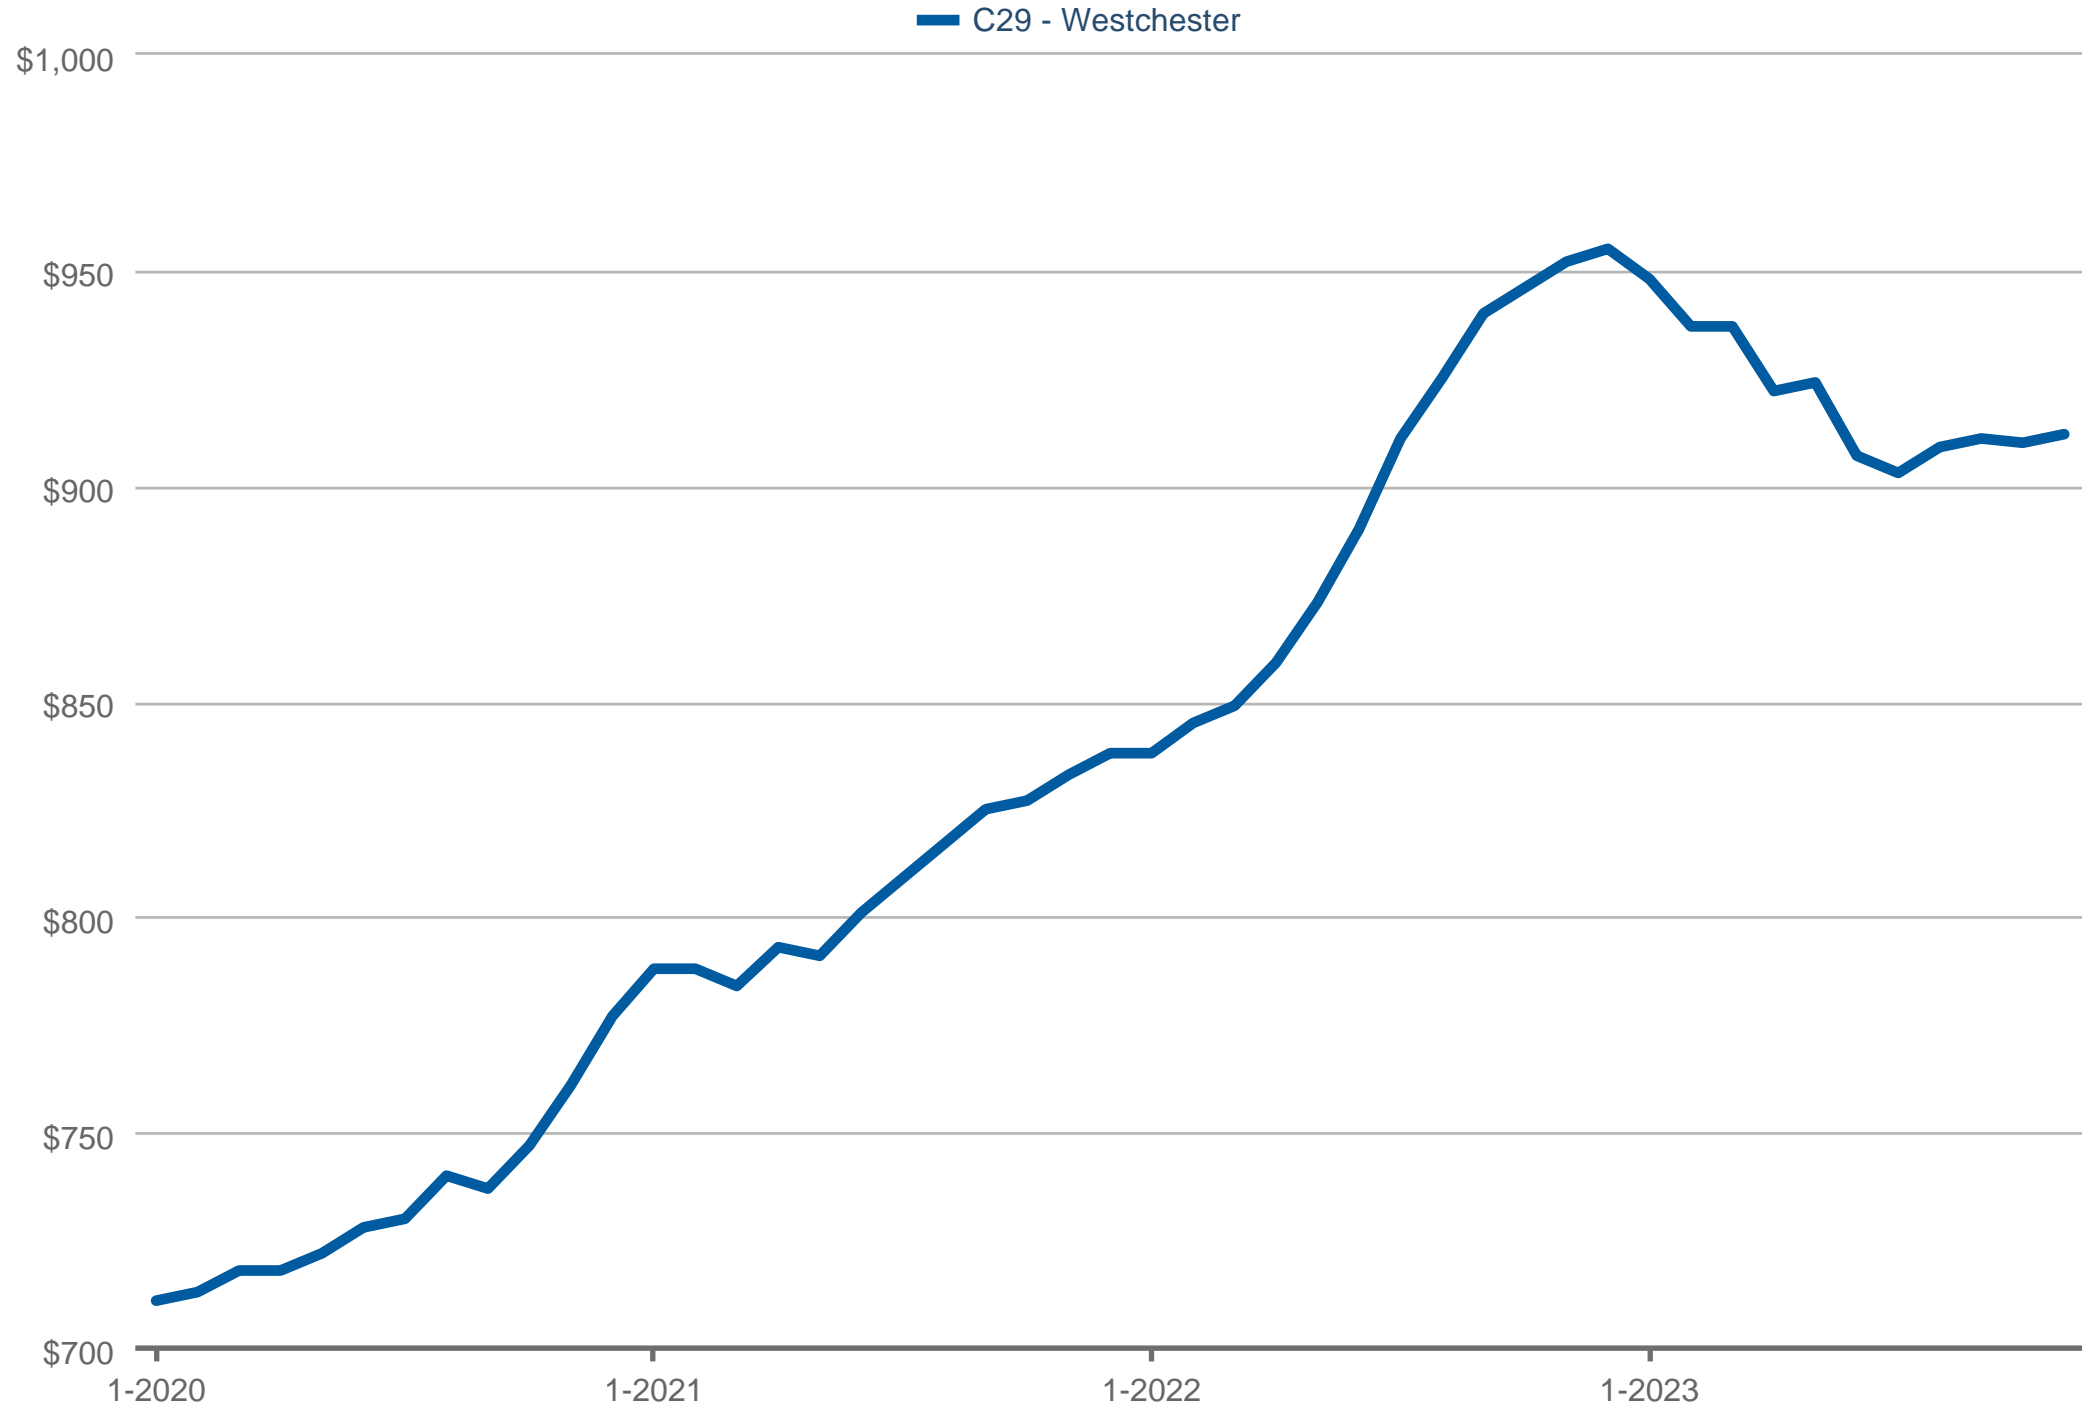

buy. sell. residential in silicon beach

Median Price Per Square Foot

C29 - Westchester: Residential, Single Family

Each data point is 12 months of activity. Data is from December 10, 2023.

All data is from the California Regional Multiple Listing Service, INC. InfoSparks © 2023 ShowingTime.