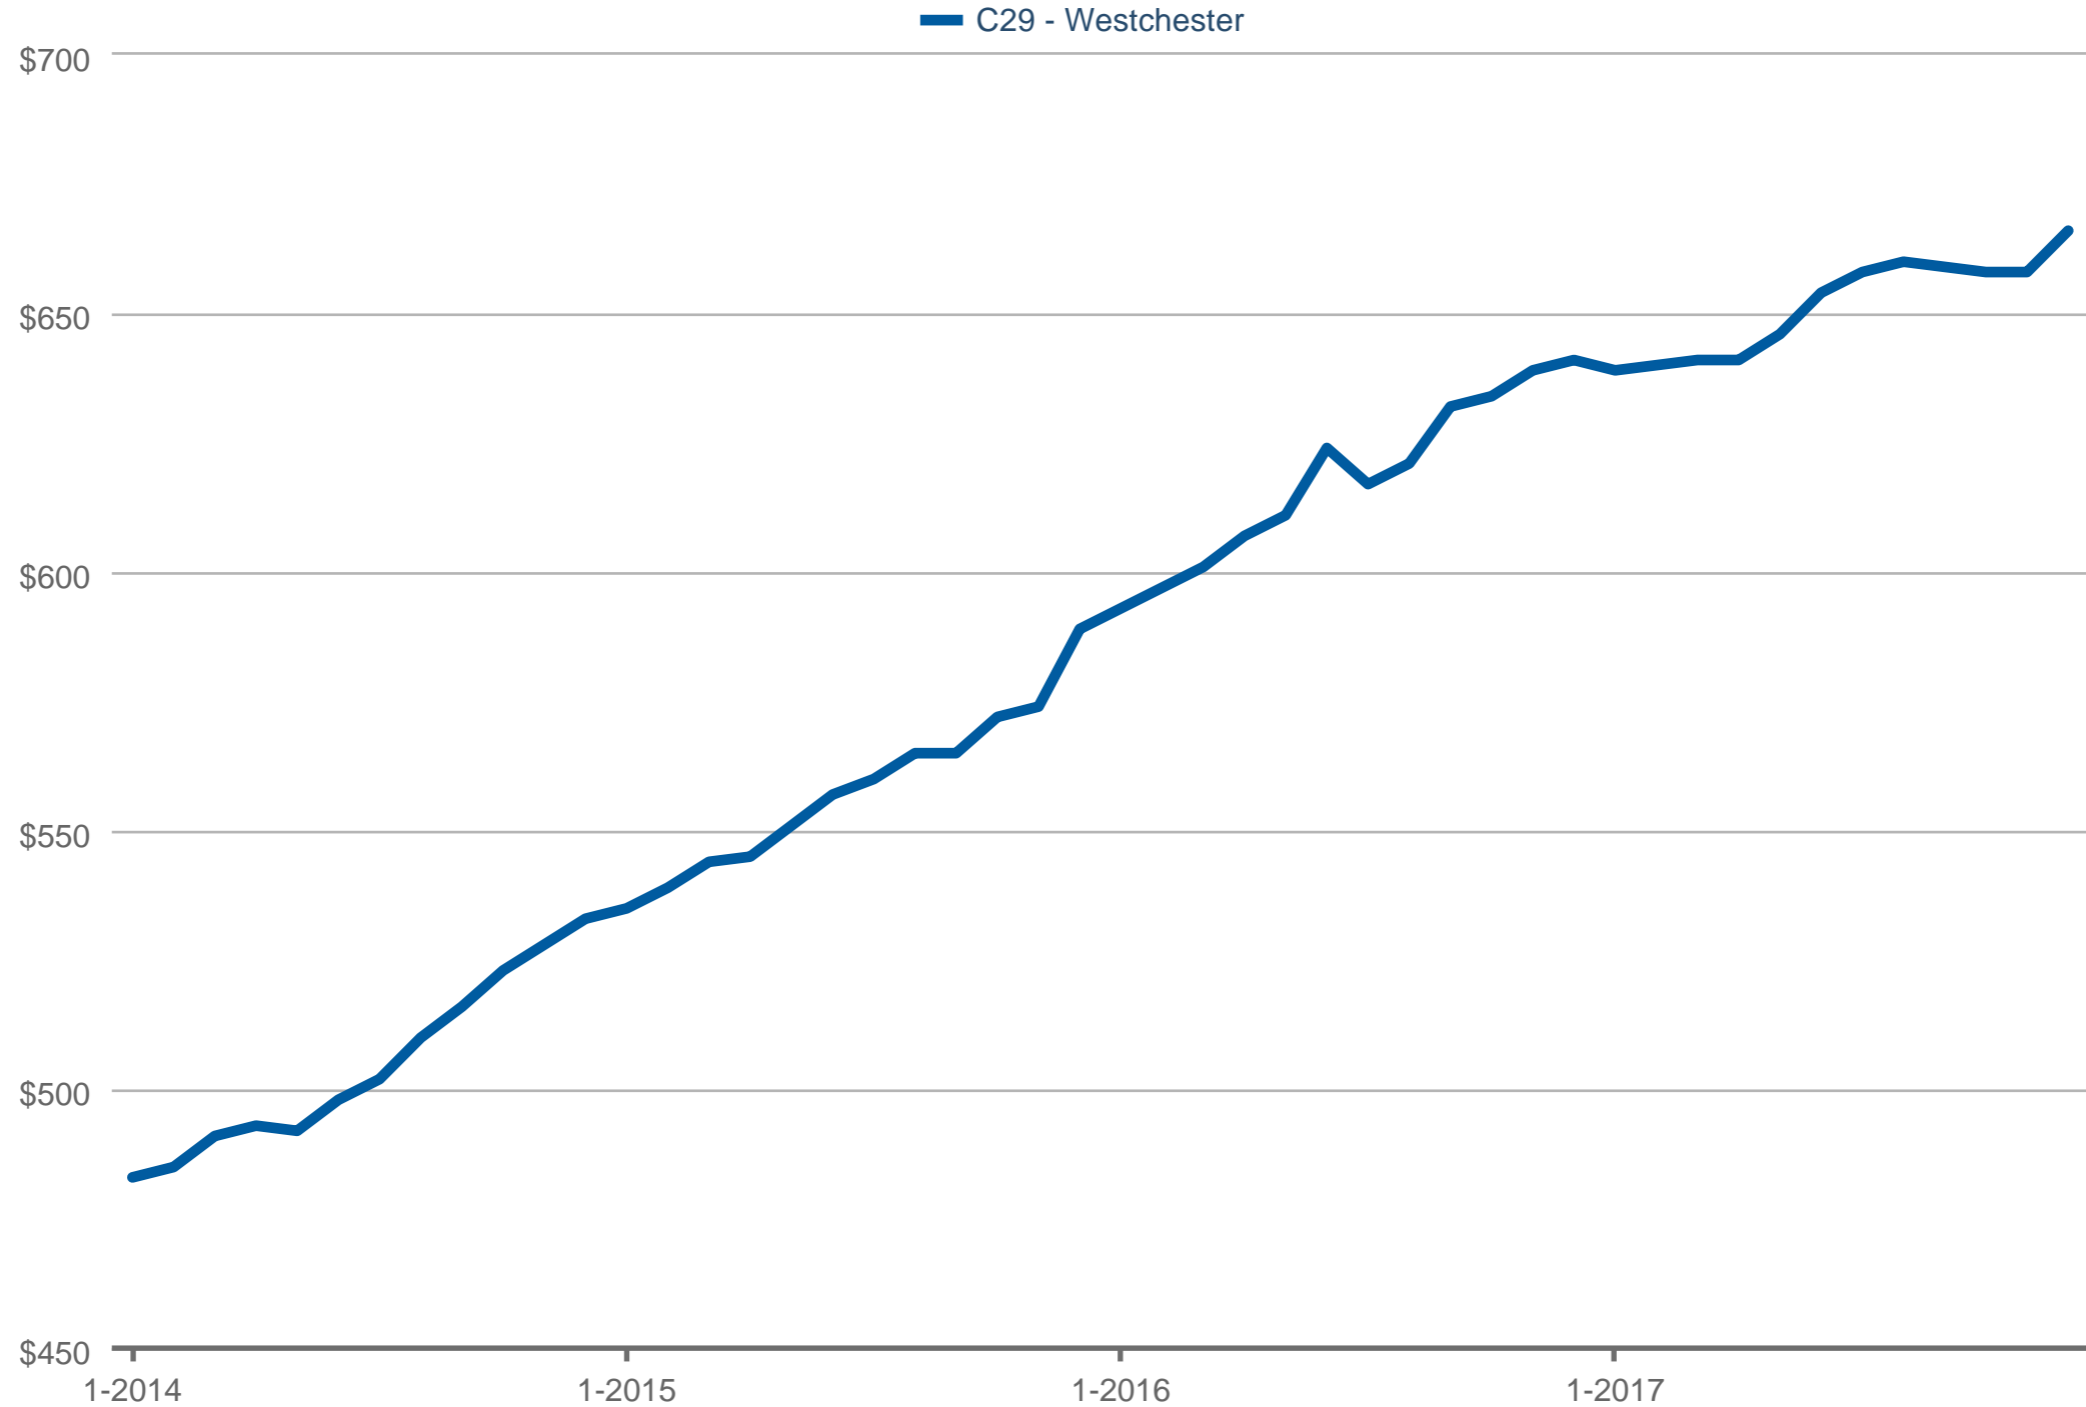

Median Price Per Square Foot

C29 - Westchester: Single Family

Each data point is 12 months of activity. Data is from January 22, 2018.