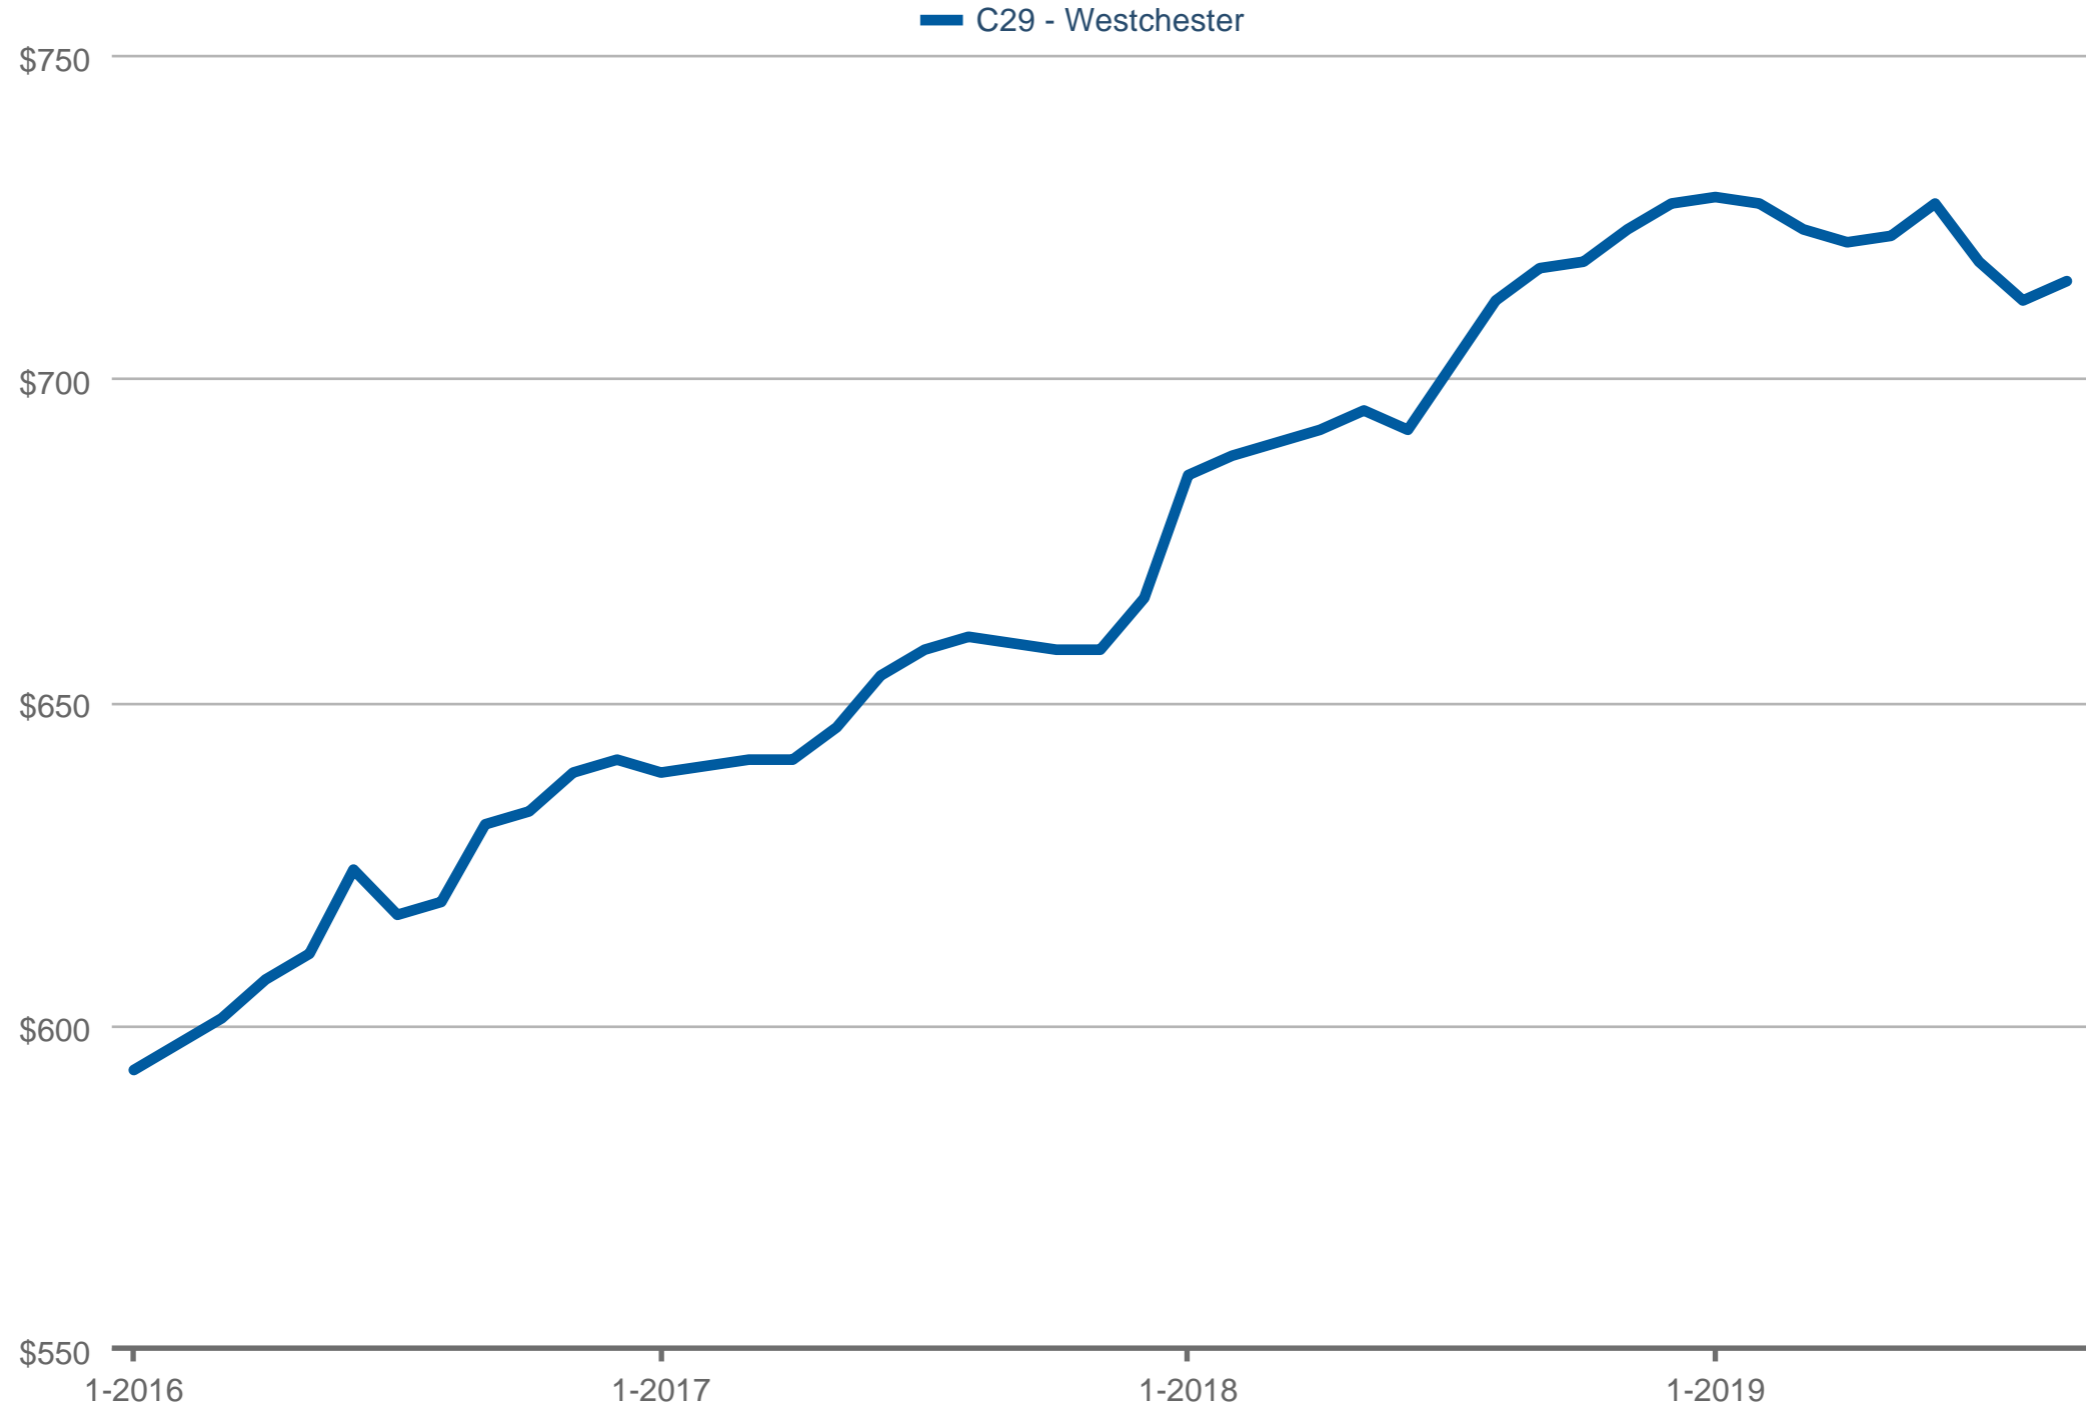

### Median Price Per Square Foot

C29 - Westchester: Single Family

Each data point is 12 months of activity. Data is from October 15, 2019.