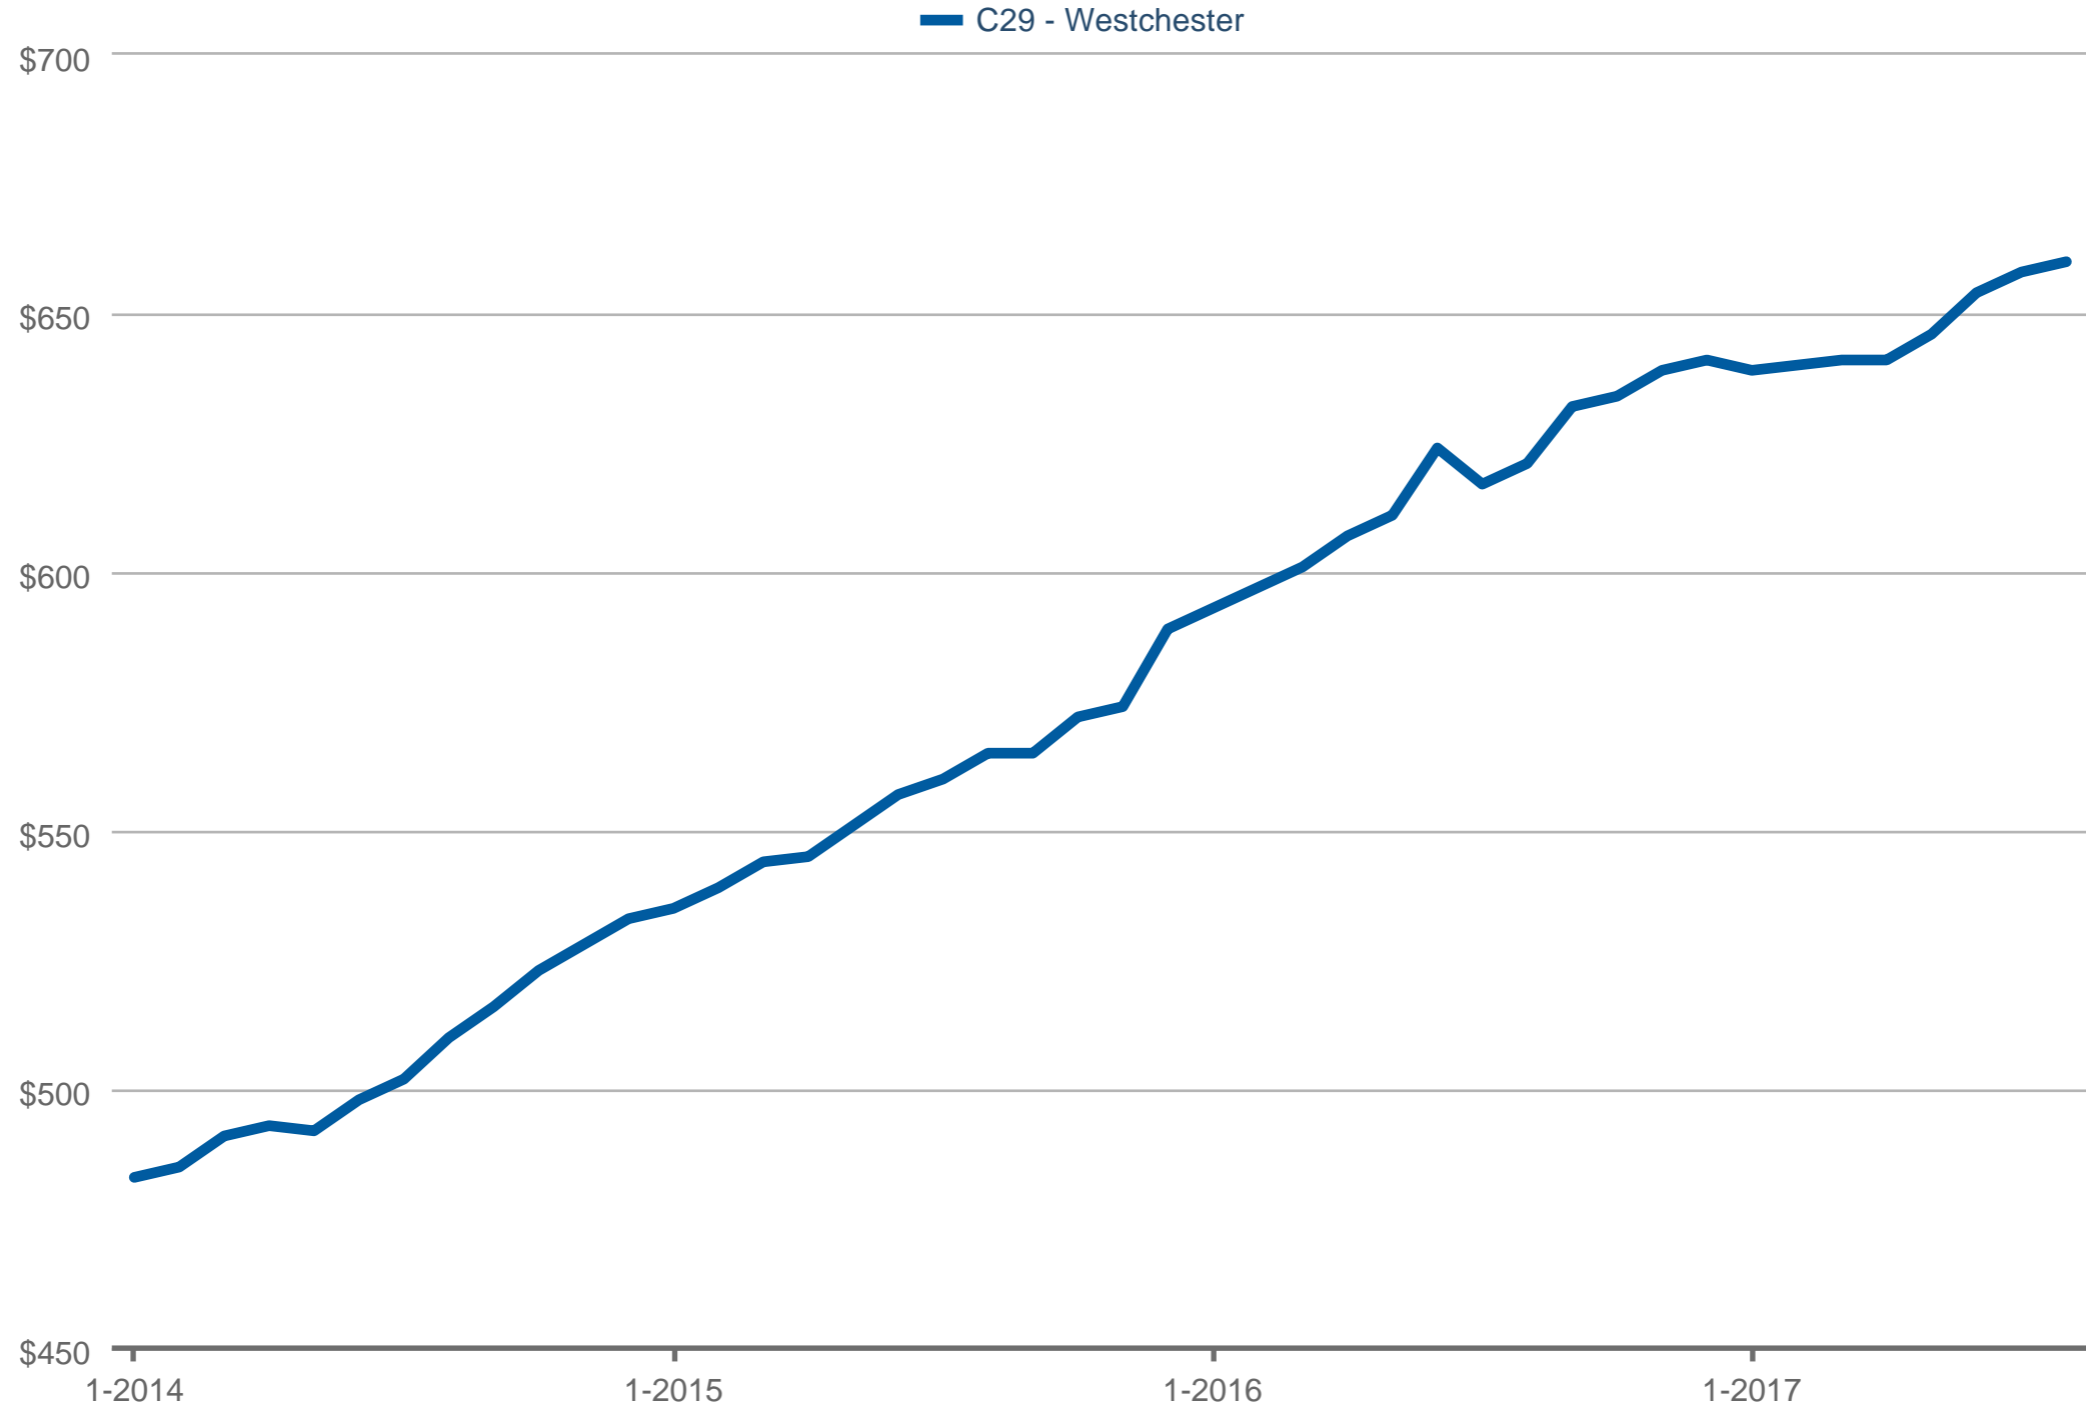

Median Price Per Square Foot

C29 - Westchester: Single Family

Each data point is 12 months of activity. Data is from September 23, 2017.