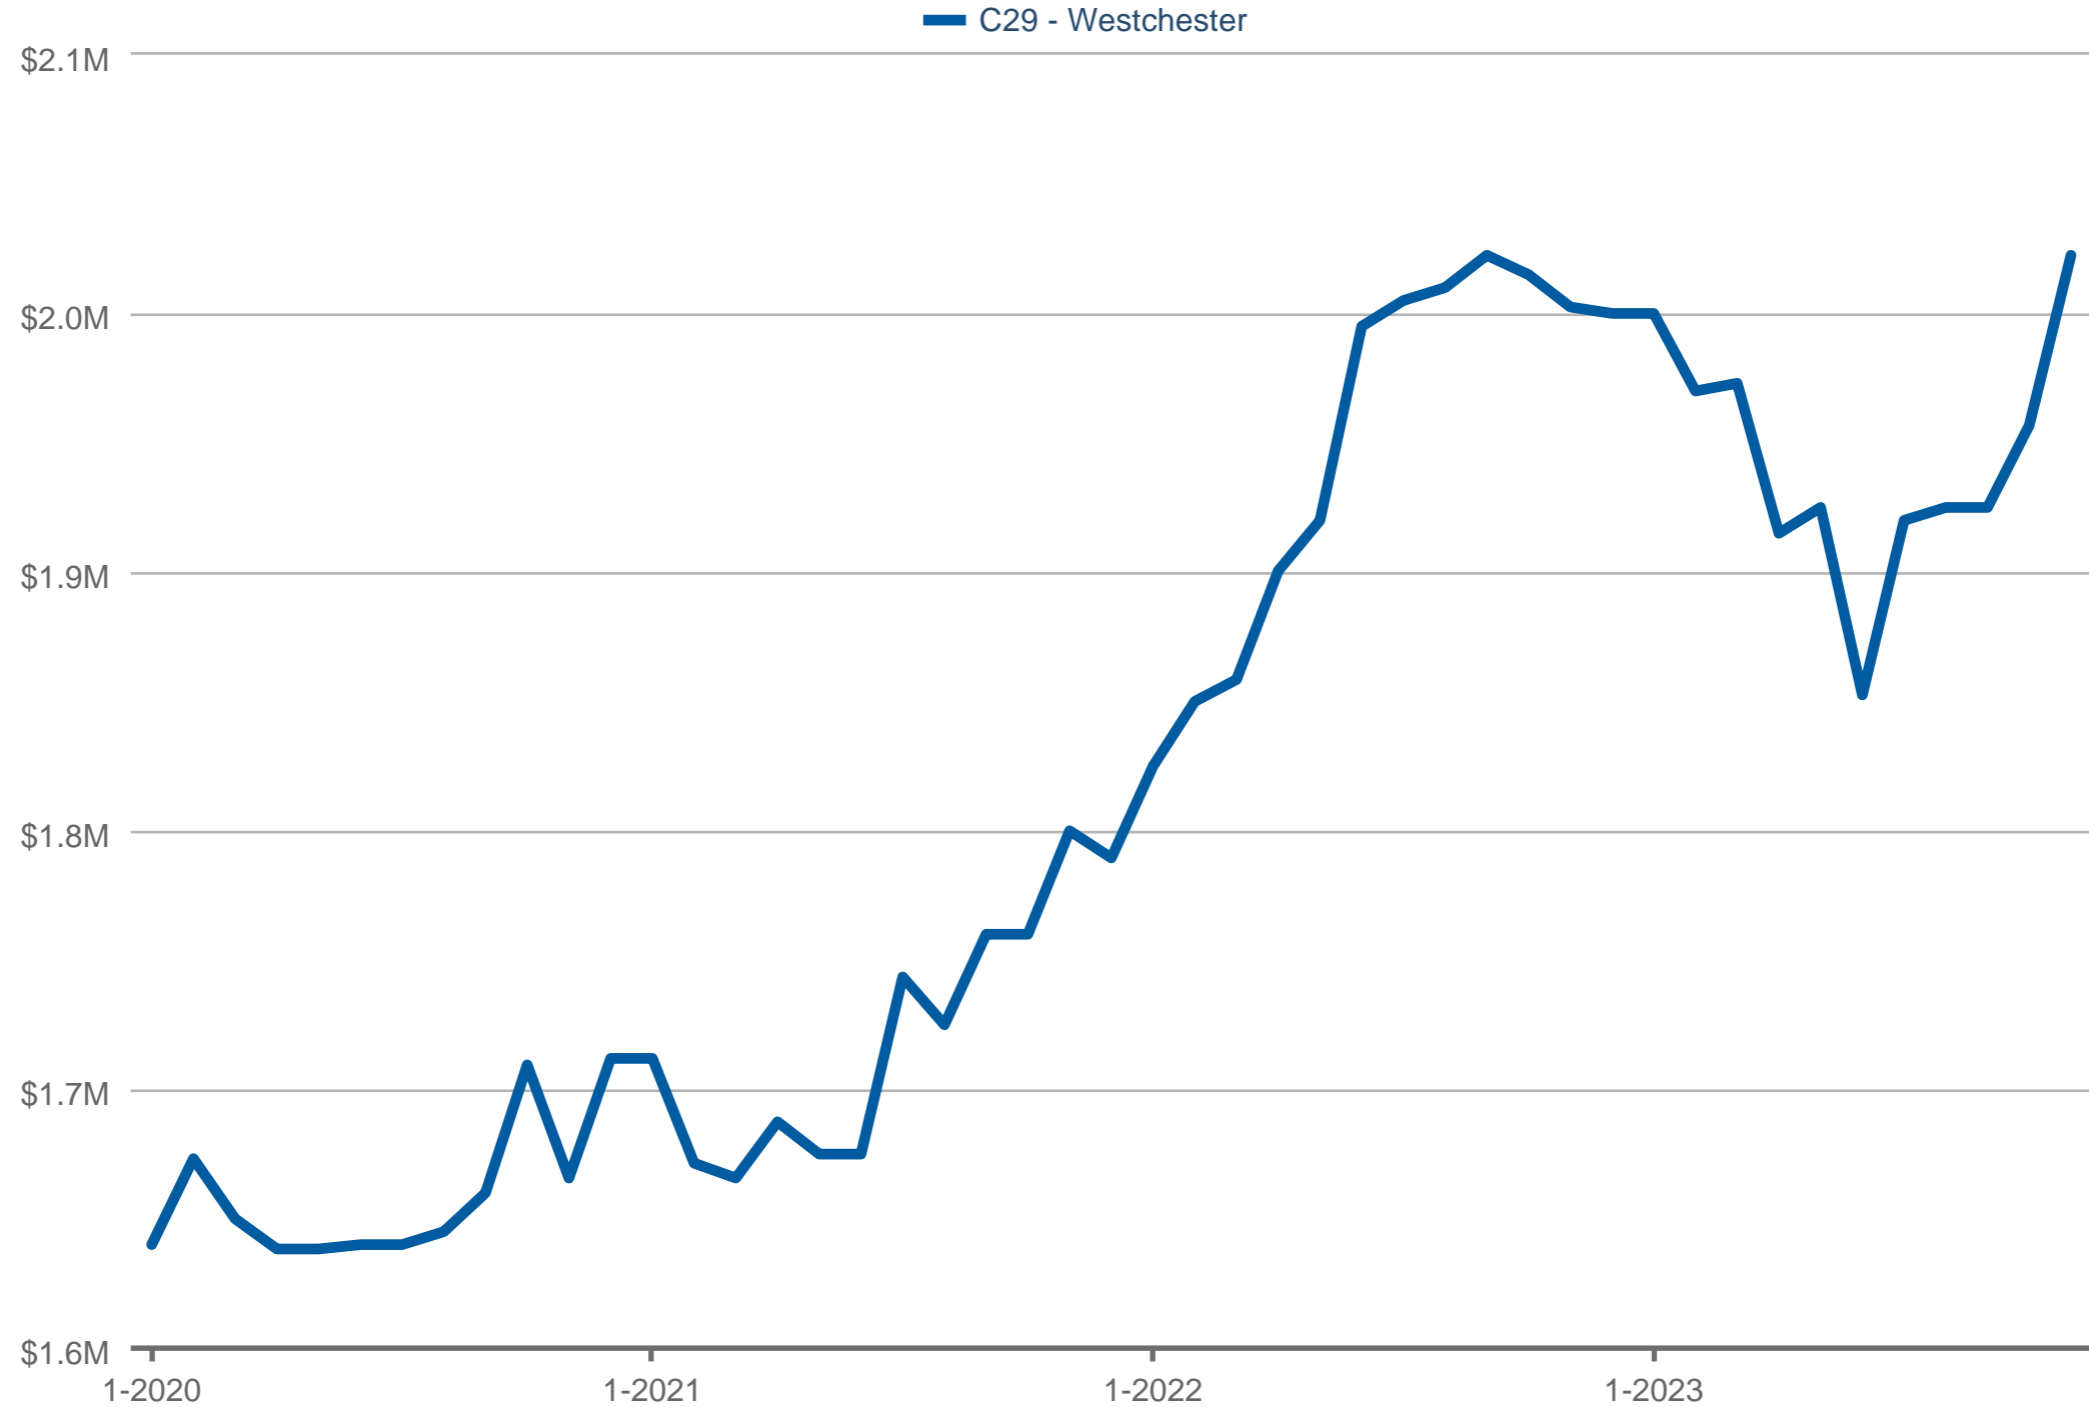

buy. sell. residential in silicon beach

Median Sales Price

C29 - Westchester: 4 Bedrooms or More, Residential, Single Family

Each data point is 12 months of activity. Data is from December 10, 2023.