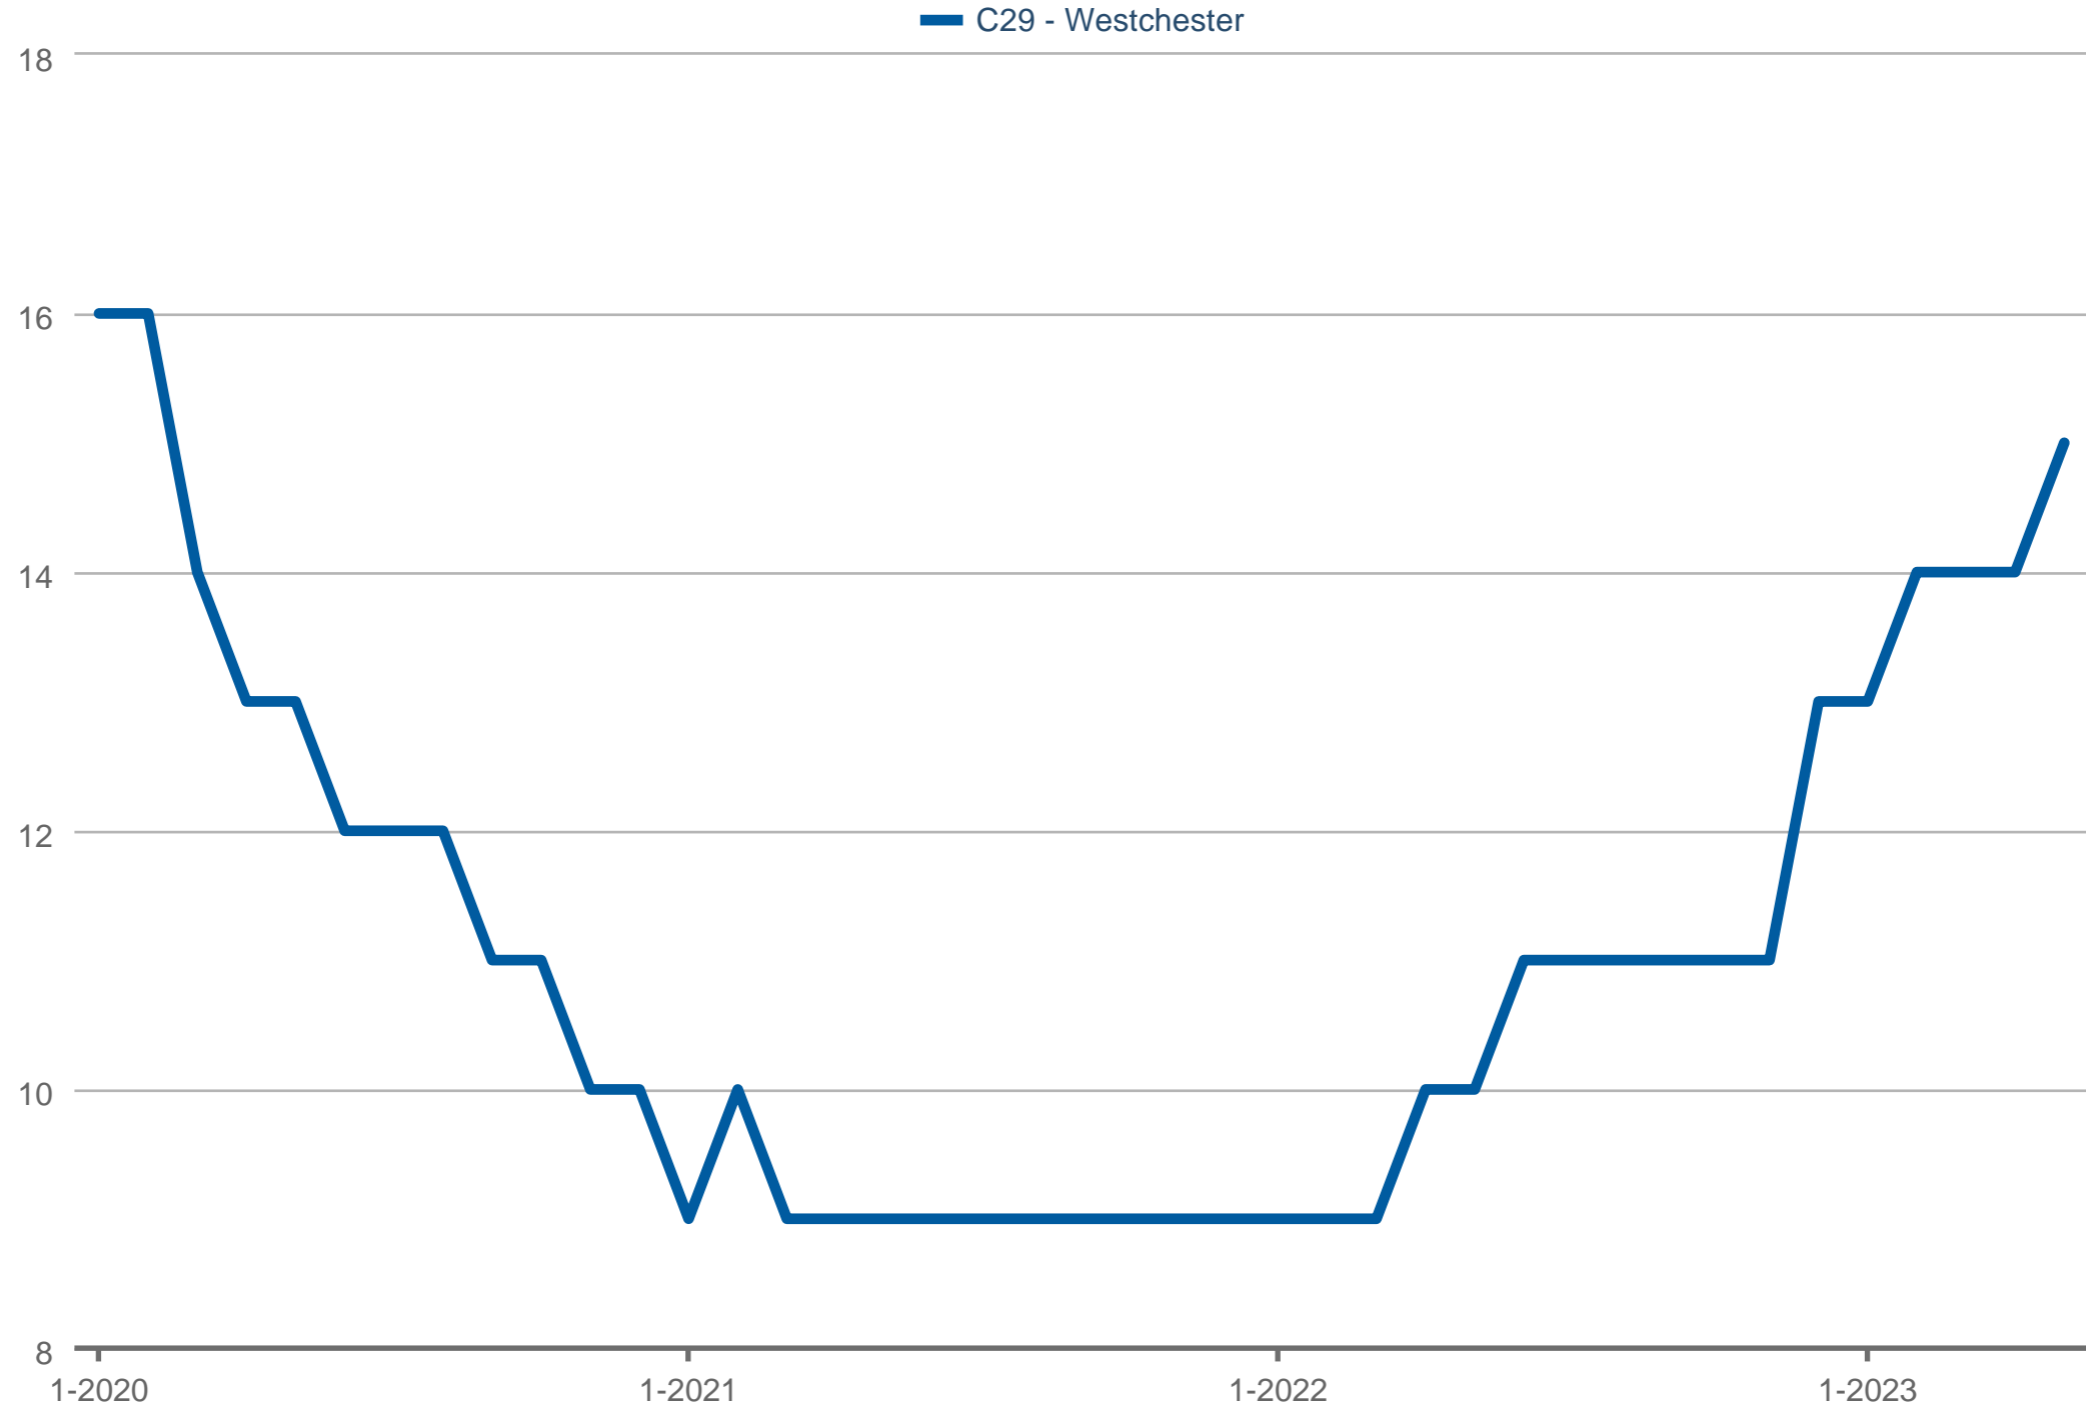

buy. sell. residential in silicon beach

Median Days on Market

C29 - Westchester: 3 Bedrooms, Residential, Single Family
 Each data point is 12 months of activity. Data is from June 5, 2023.