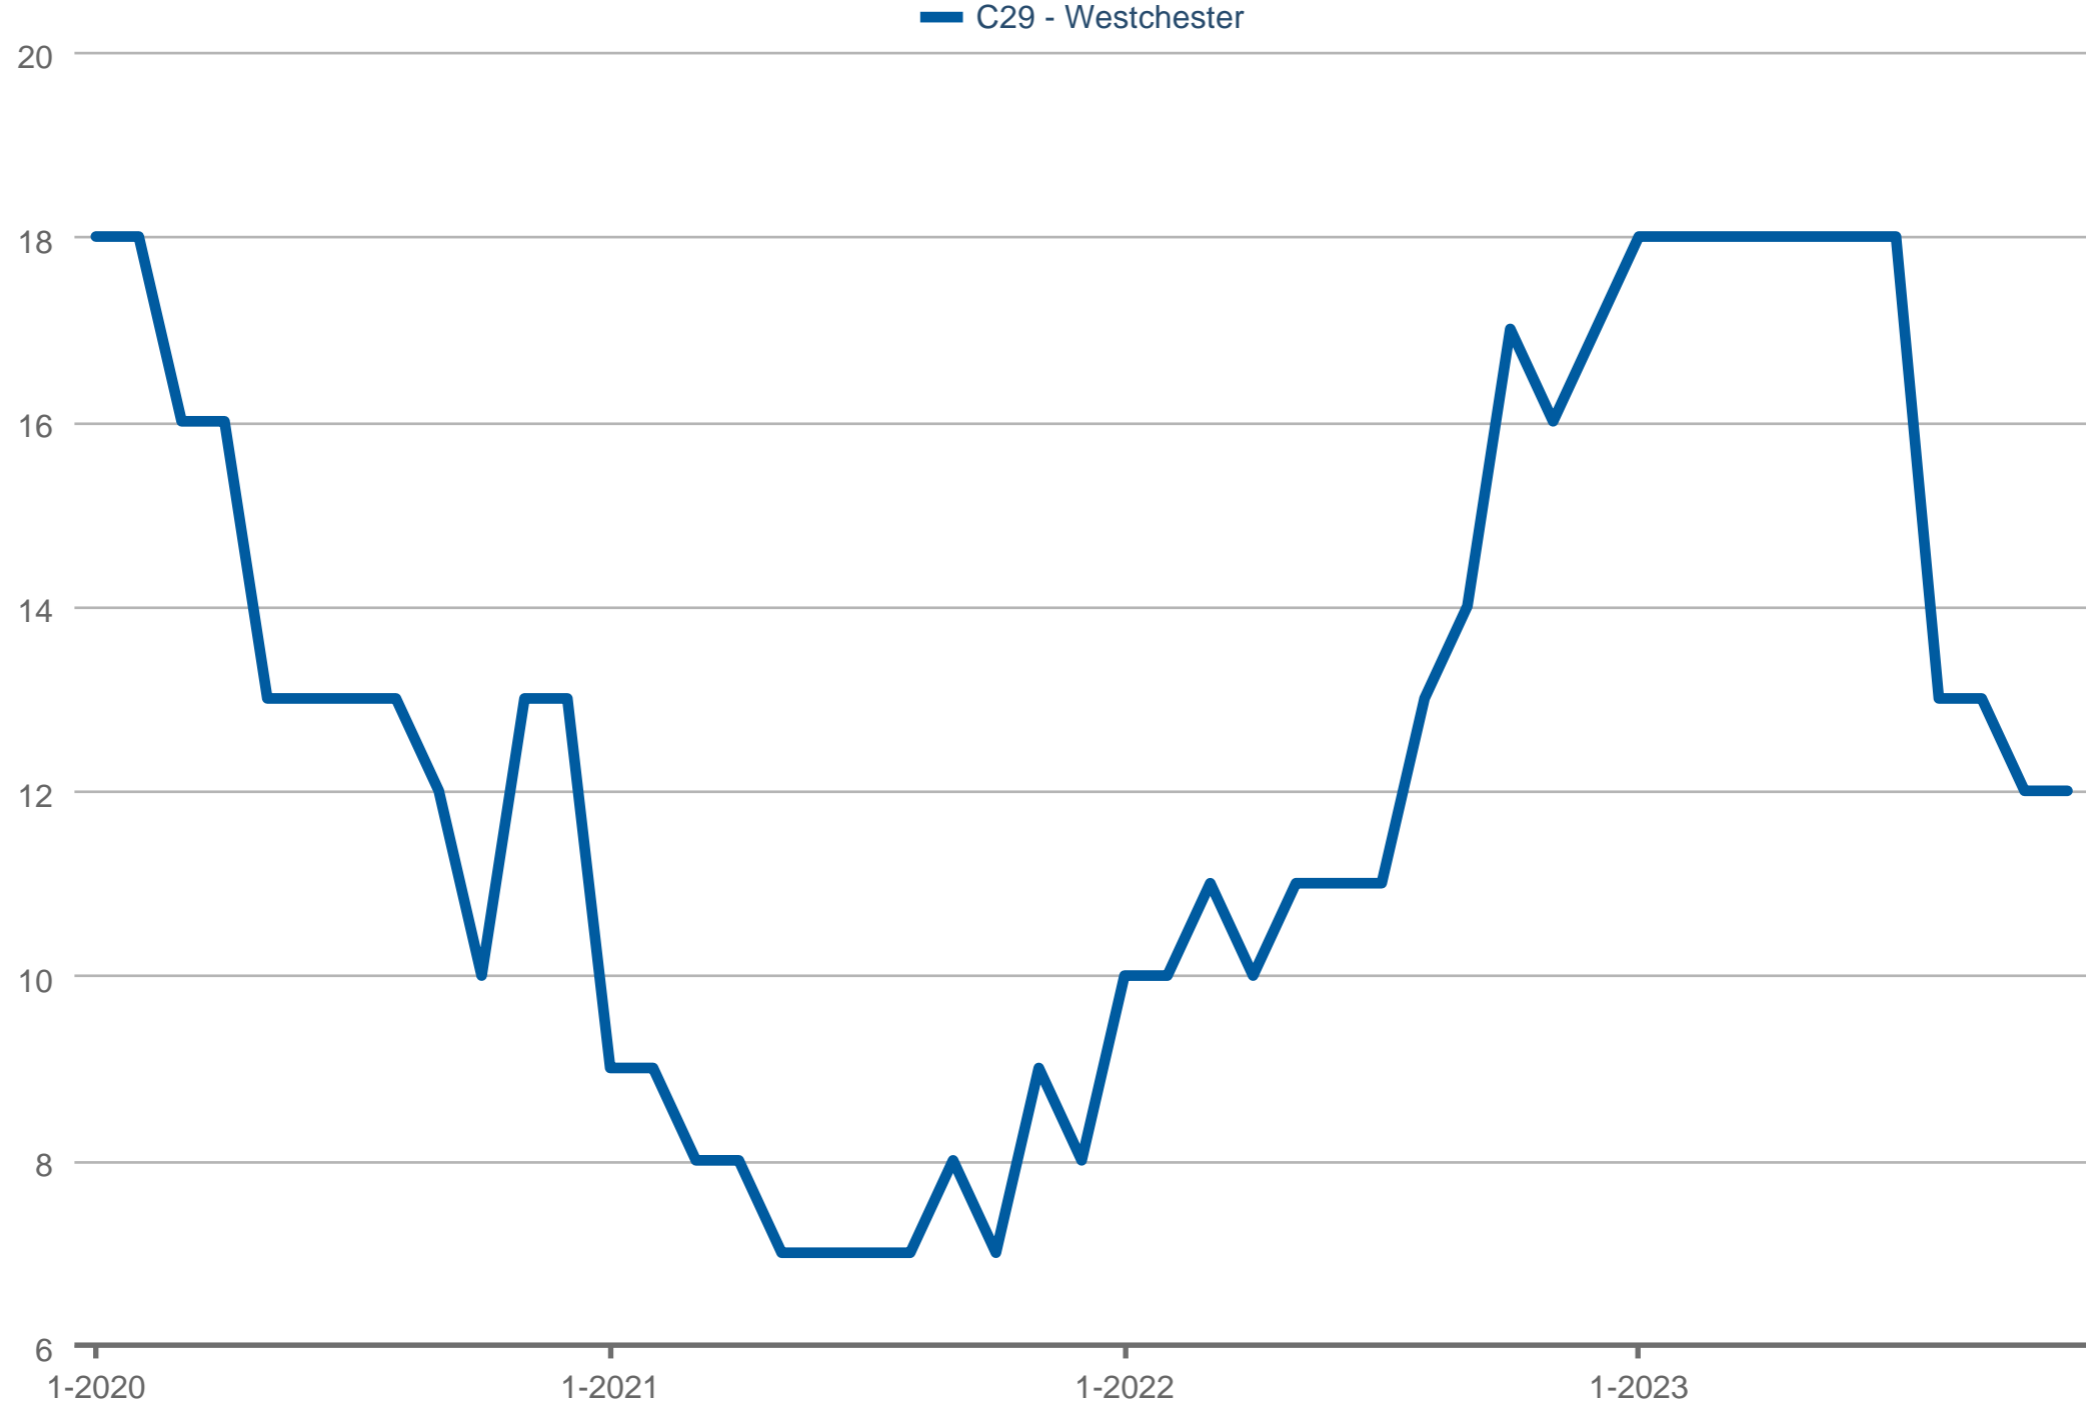

buy. sell. residential in silicon beach

Median Days on Market

C29 - Westchester: 2 Bedrooms, Residential, Single Family
 Each data point is 12 months of activity. Data is from December 10, 2023.