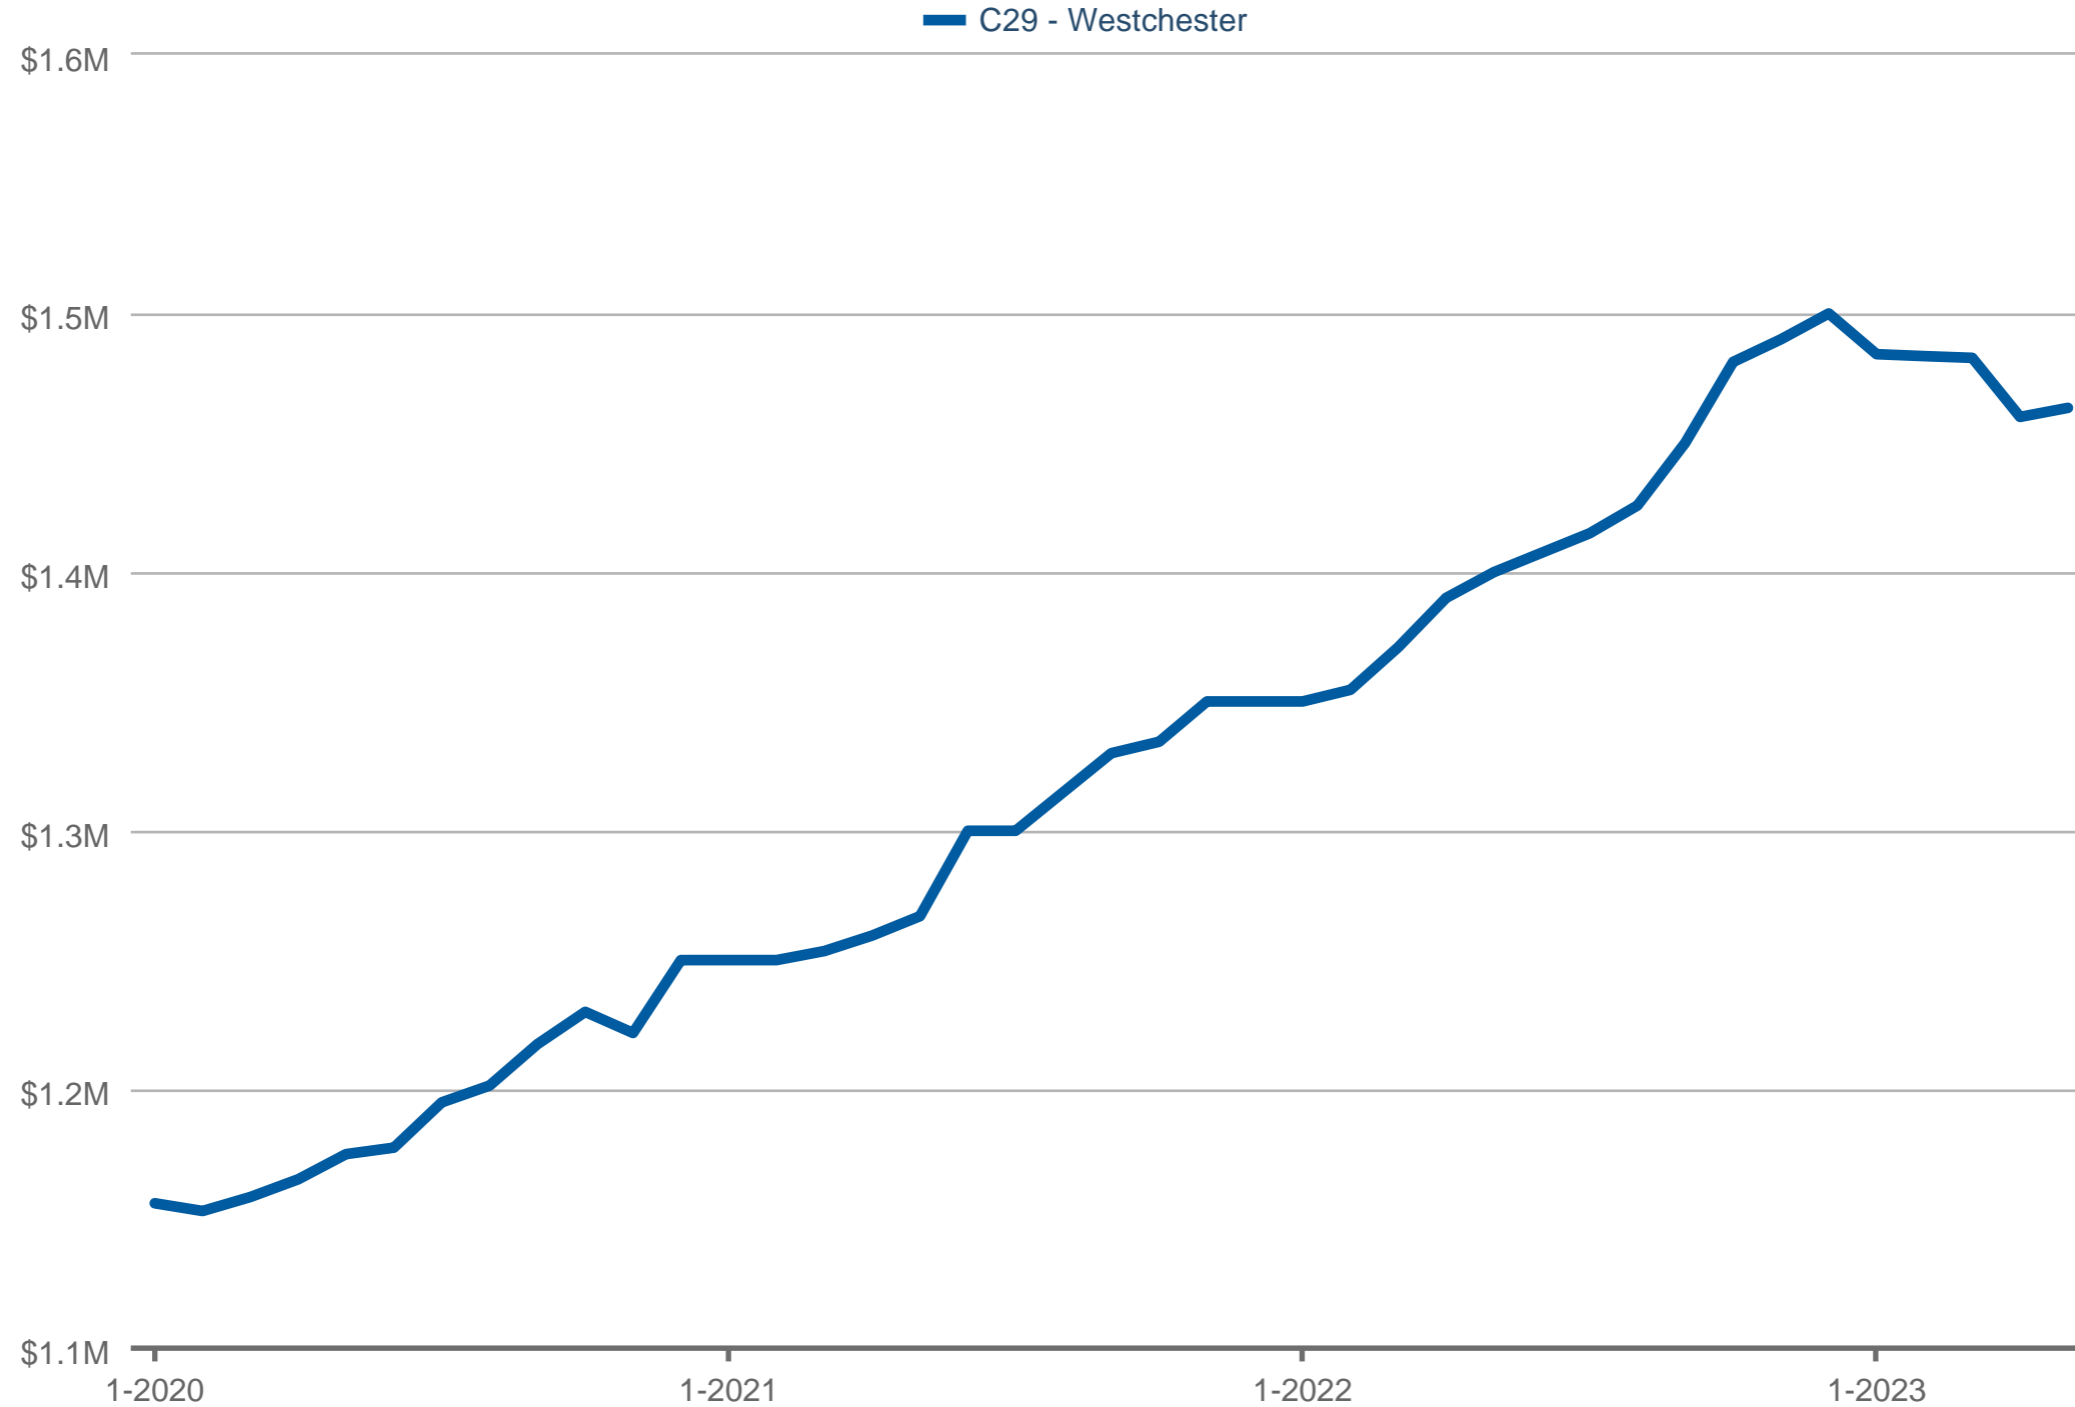

buy. sell. residential in silicon beach

Median Sales Price

C29 - Westchester: 3 Bedrooms, Residential, Single Family
 Each data point is 12 months of activity. Data is from June 5, 2023.