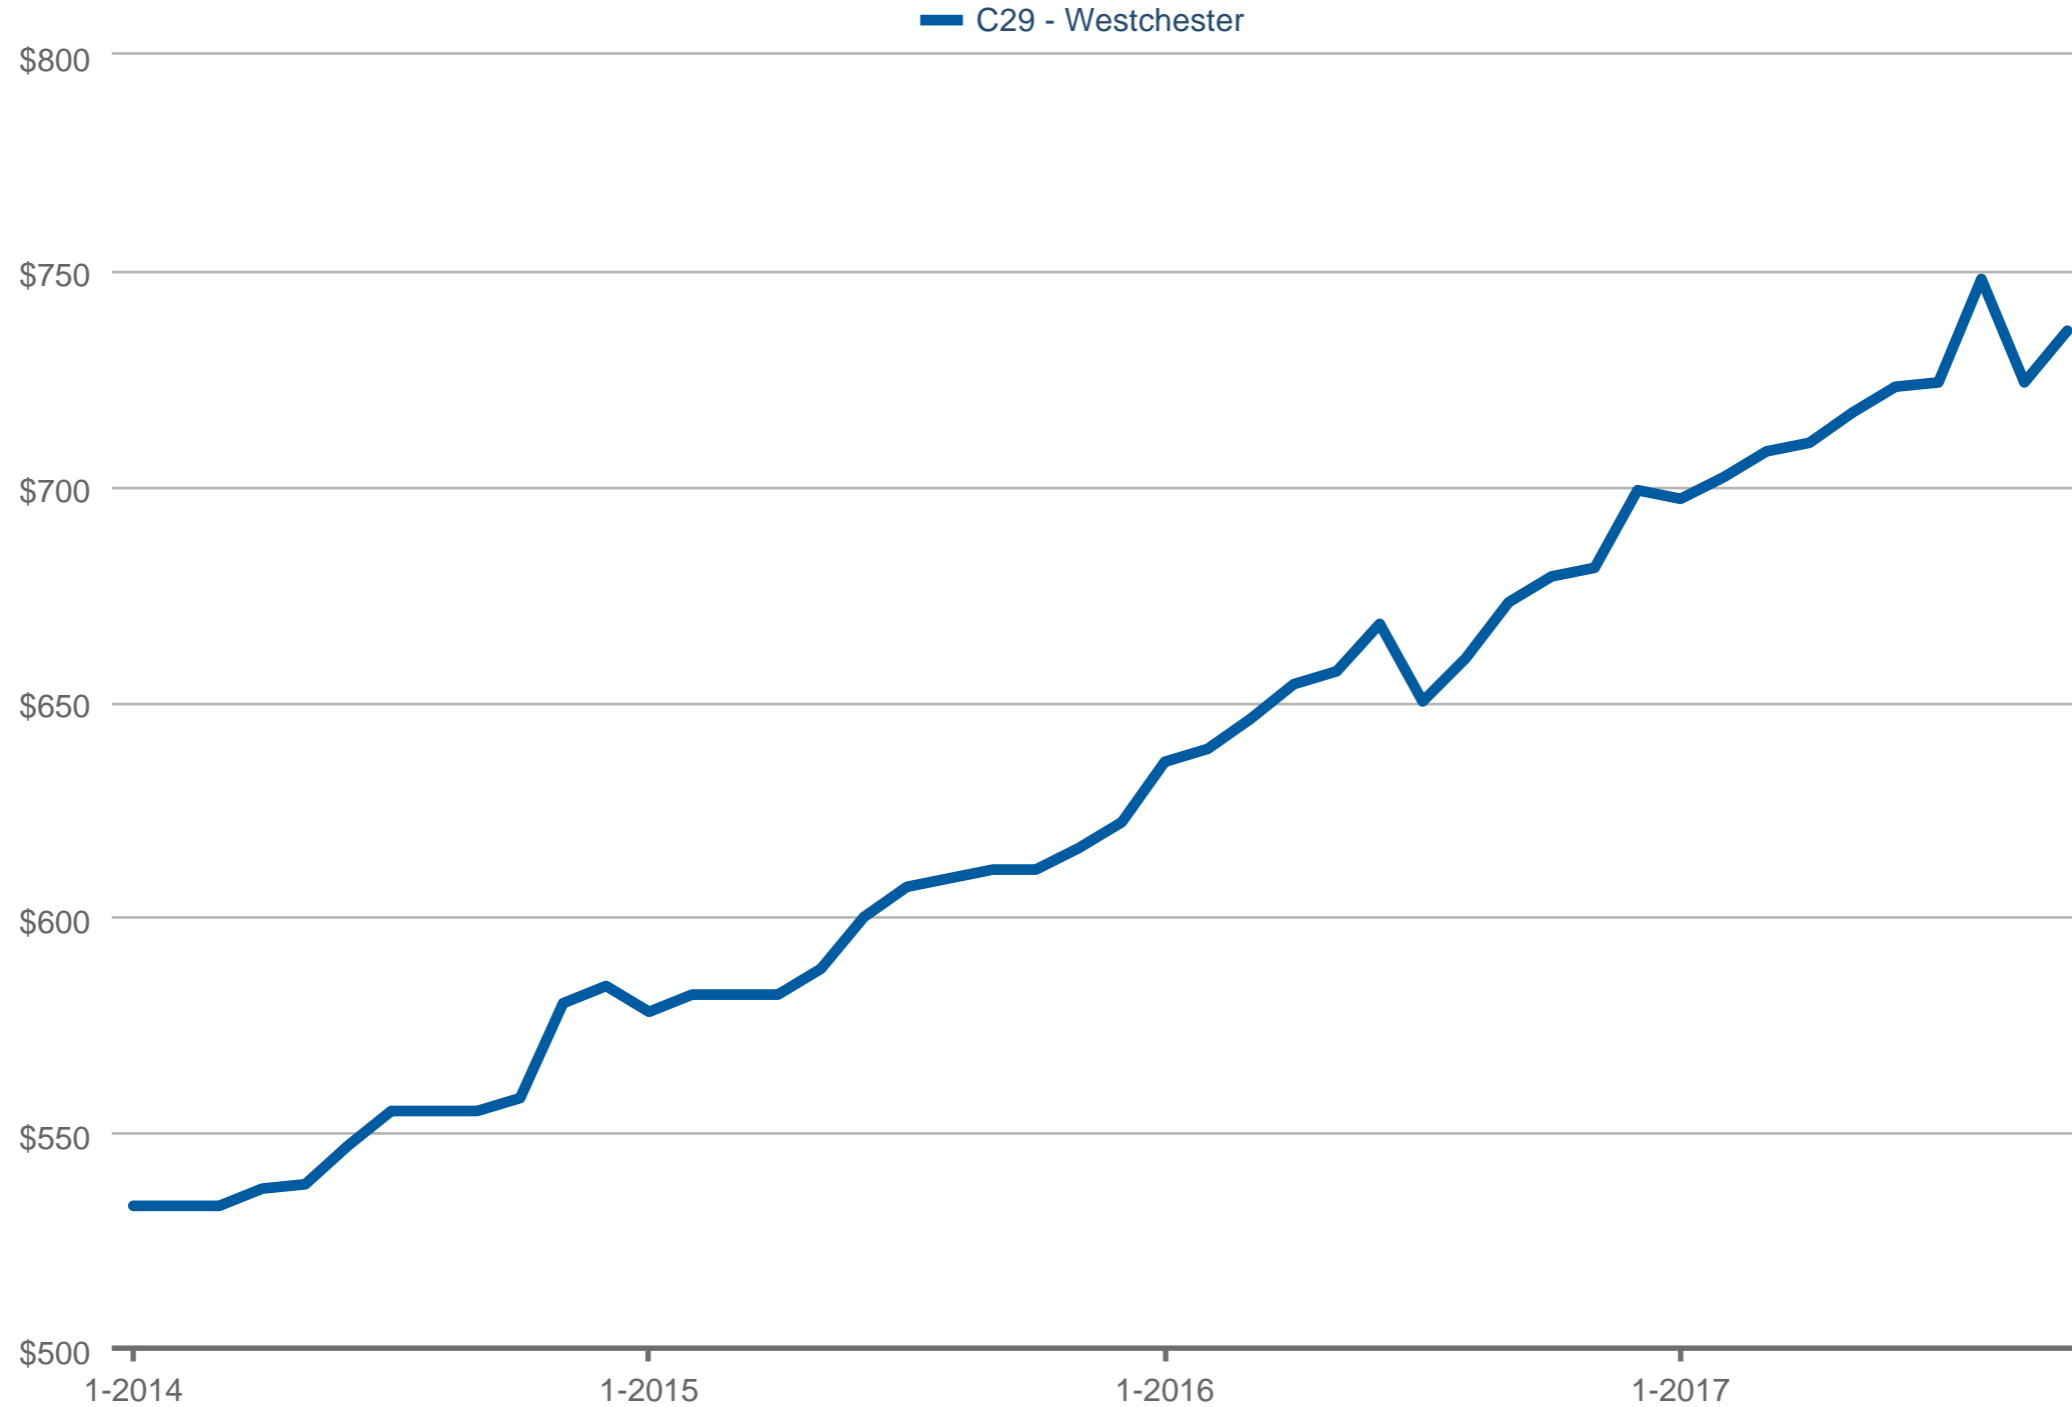

### Median Price Per Square Foot

C29 - Westchester: 2 Bedrooms, Single Family

Each data point is 12 months of activity. Data is from November 20, 2017.

All data is from the California Regional Multiple Listing Service, INC. InfoSparks © 2017 ShowingTime.