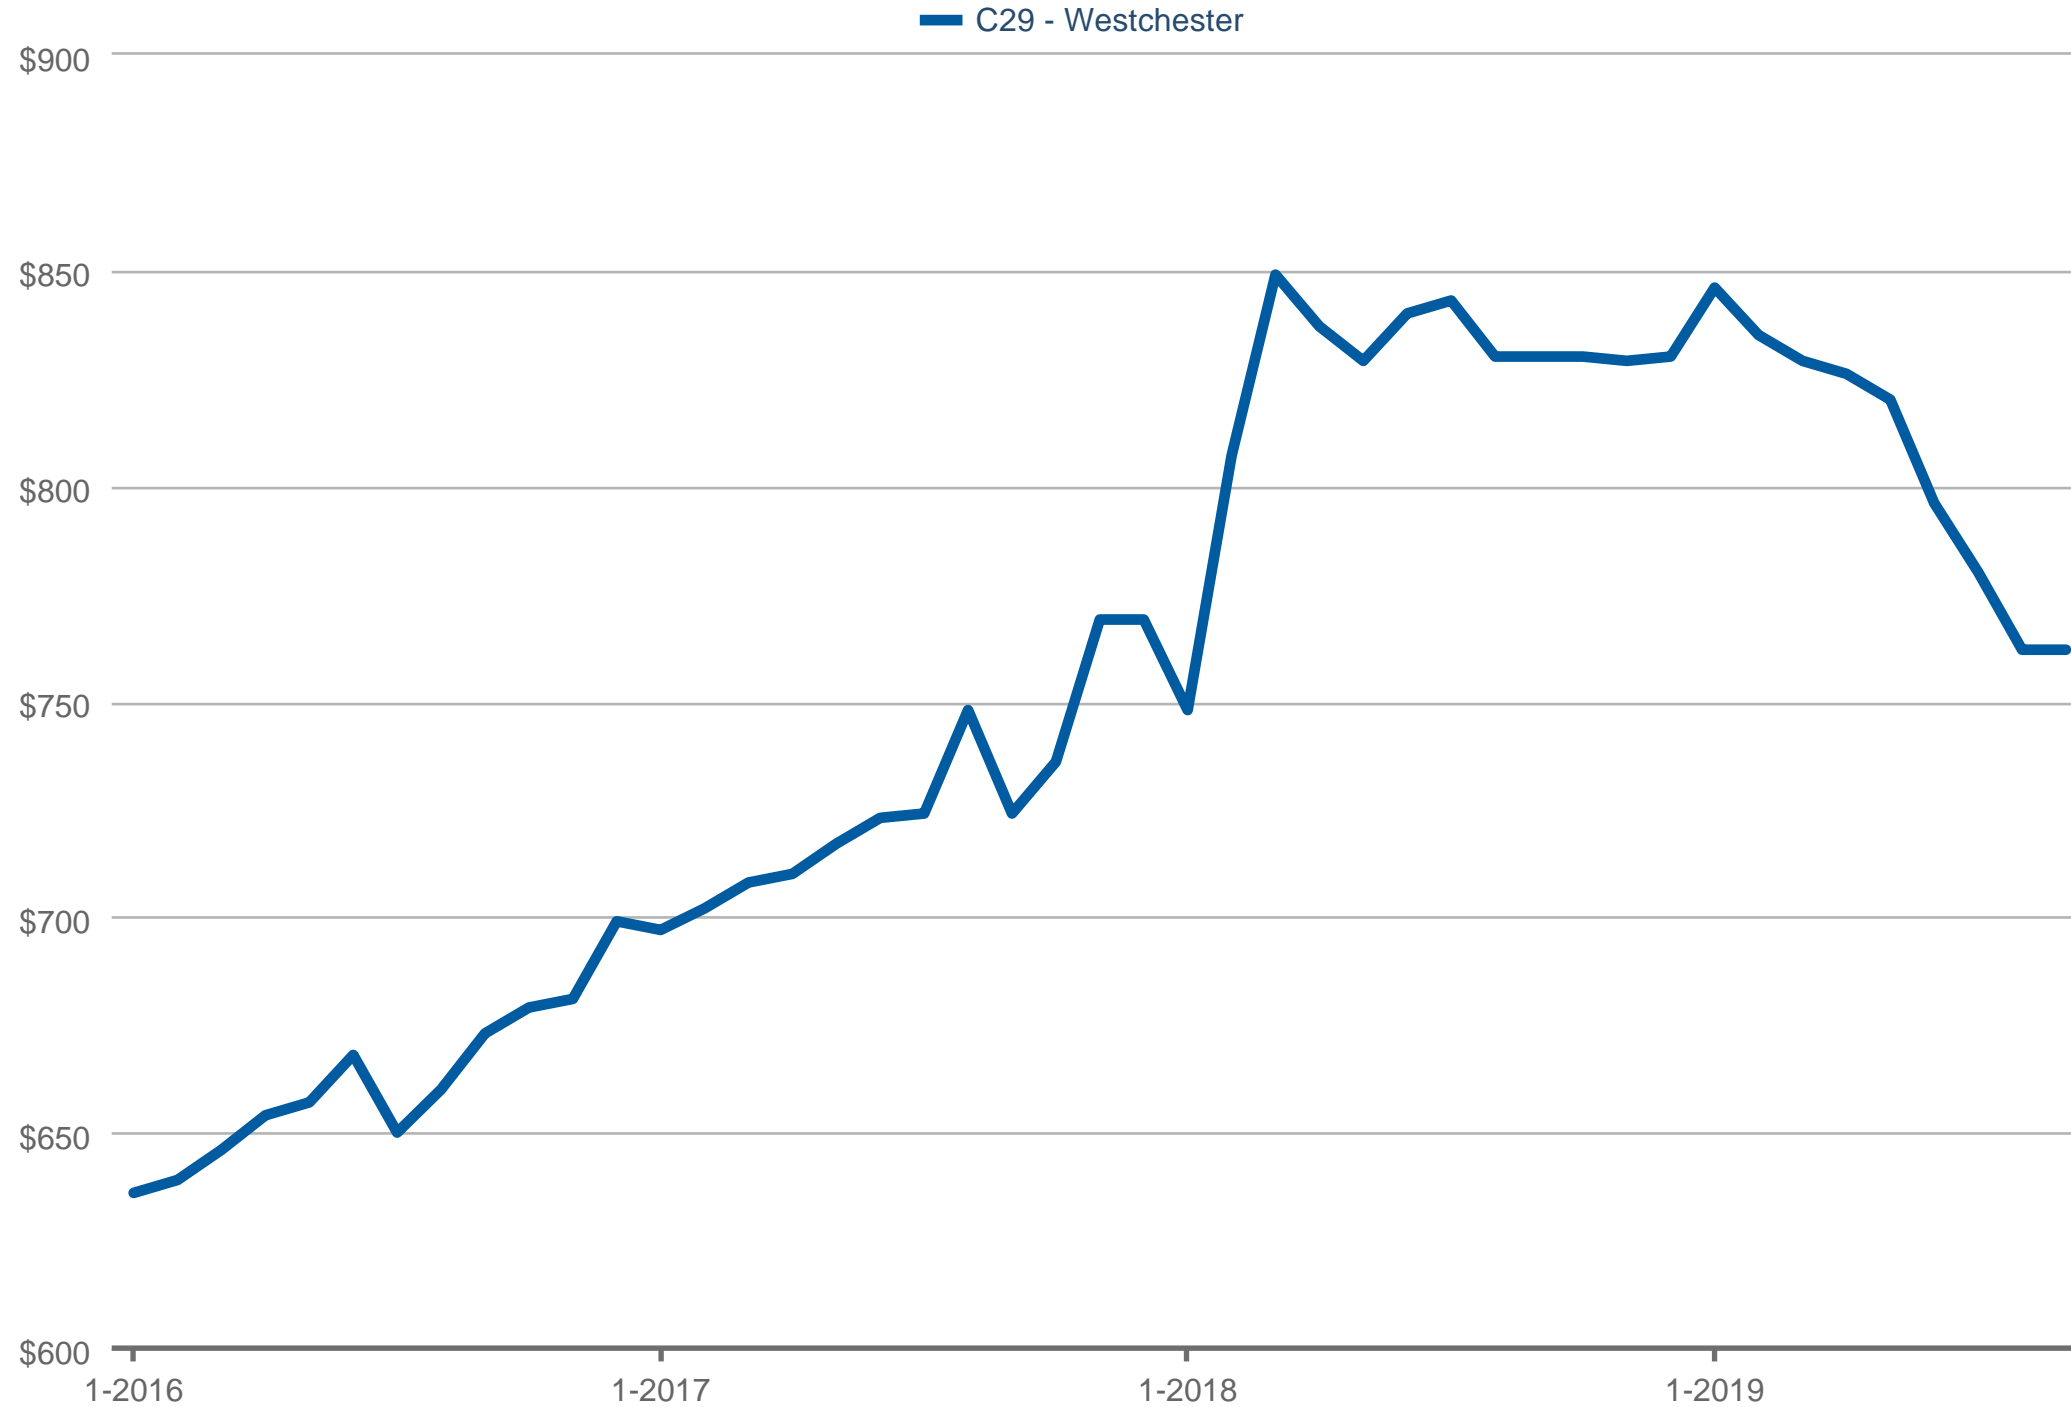

### Median Price Per Square Foot

C29 - Westchester: 2 Bedrooms, Single Family

Each data point is 12 months of activity. Data is from October 15, 2019.