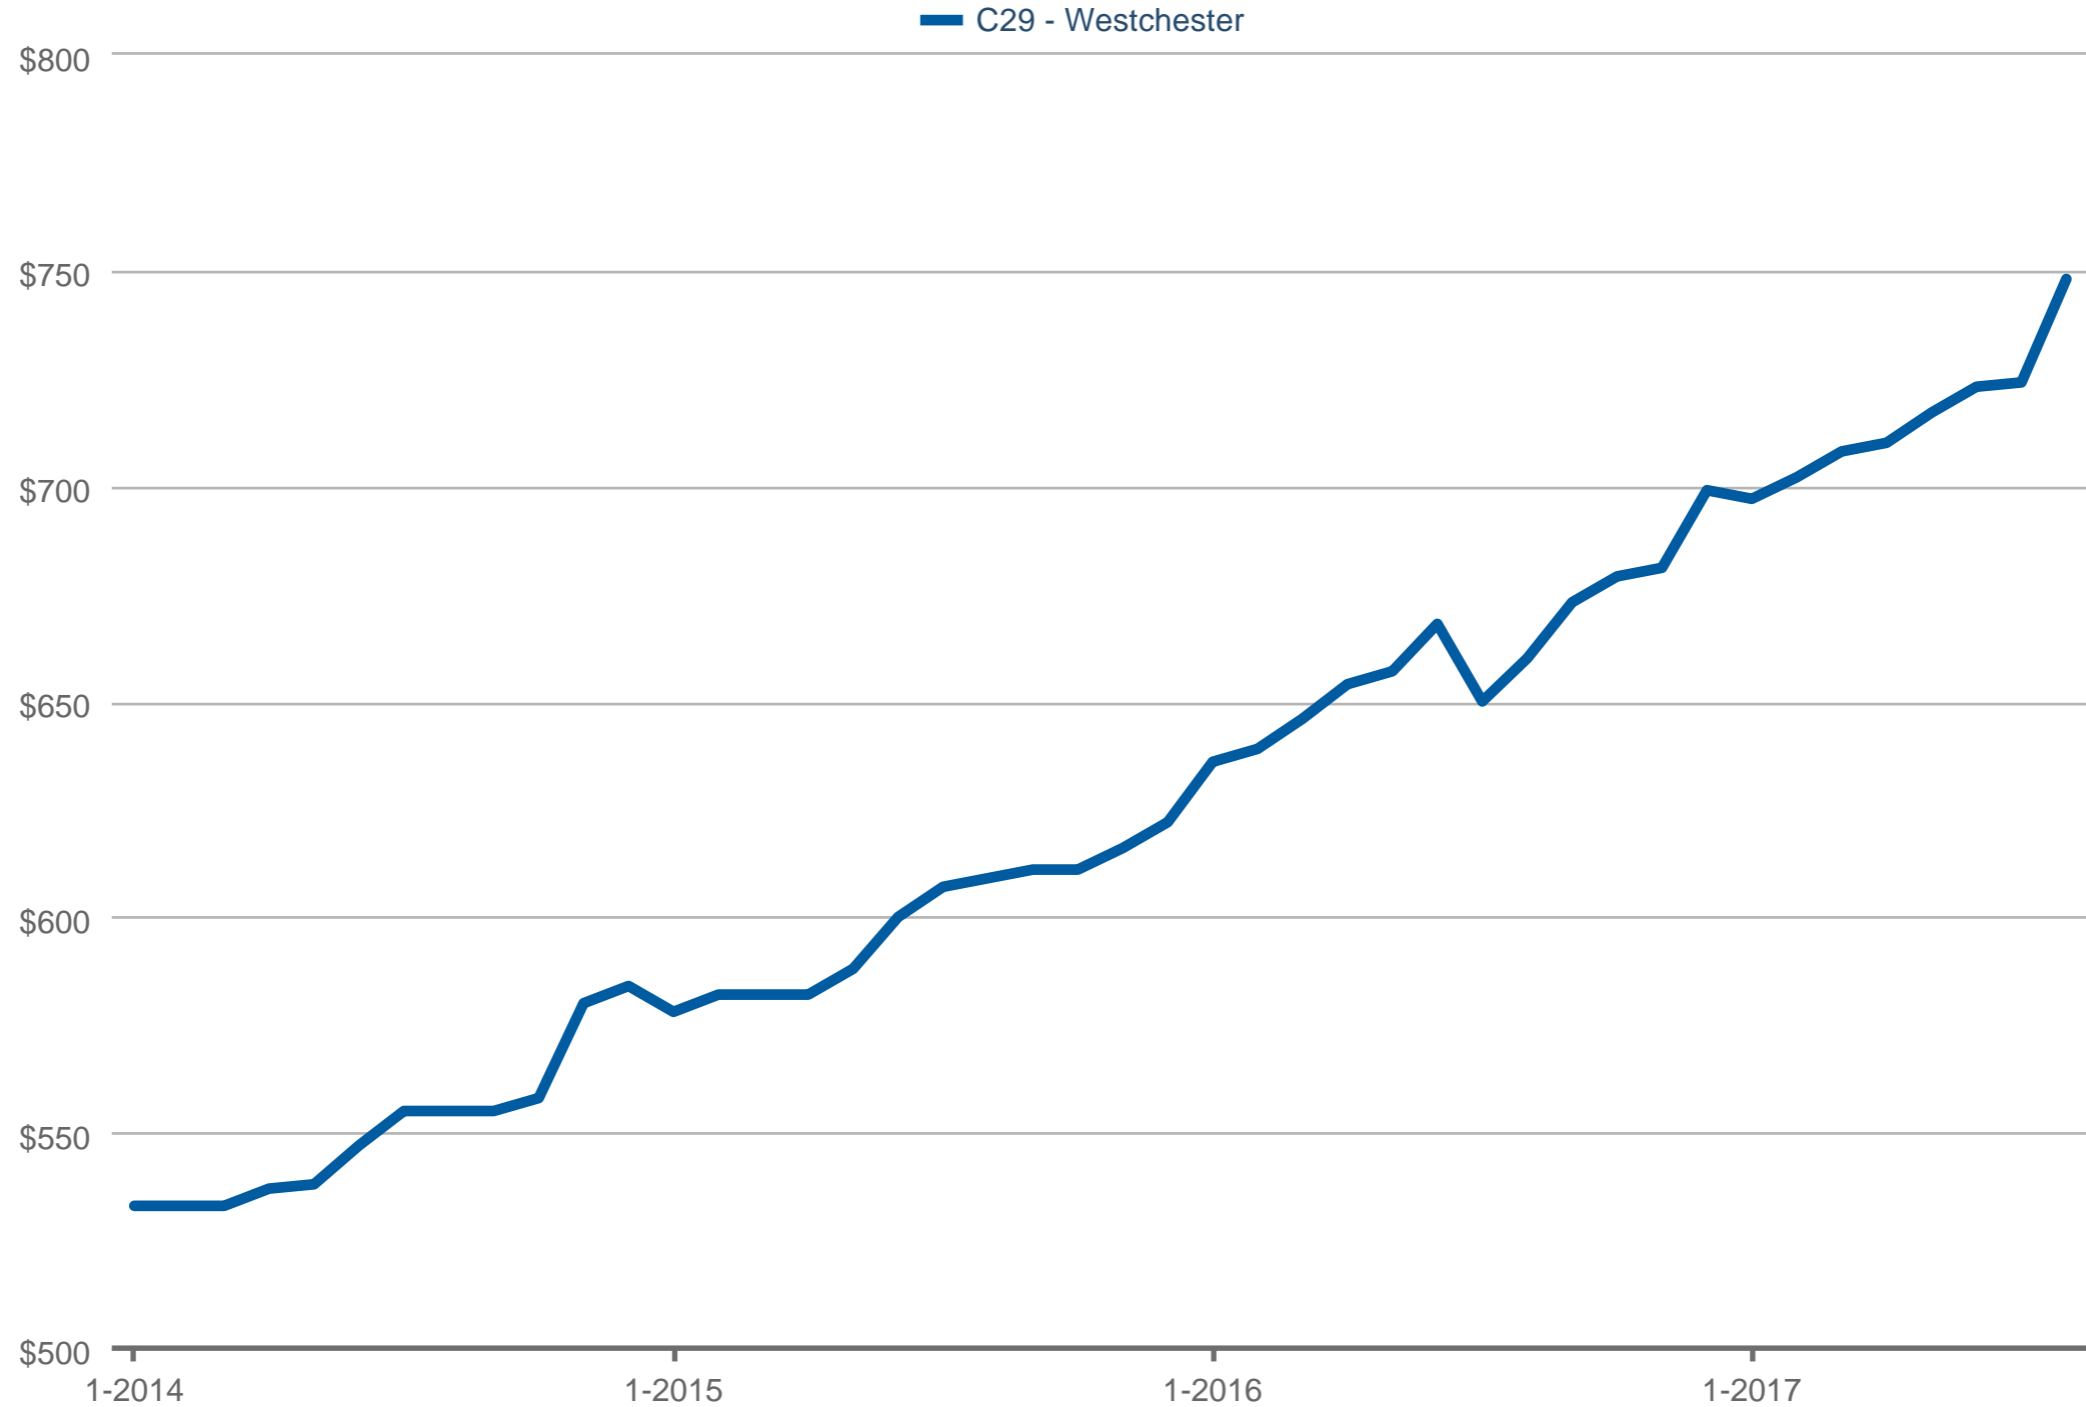

Median Price Per Square Foot

C29 - Westchester: 2 Bedrooms, Single Family

Each data point is 12 months of activity. Data is from September 23, 2017.

All data is from the California Regional Multiple Listing Service, INC. InfoSparks © 2017 ShowingTime.