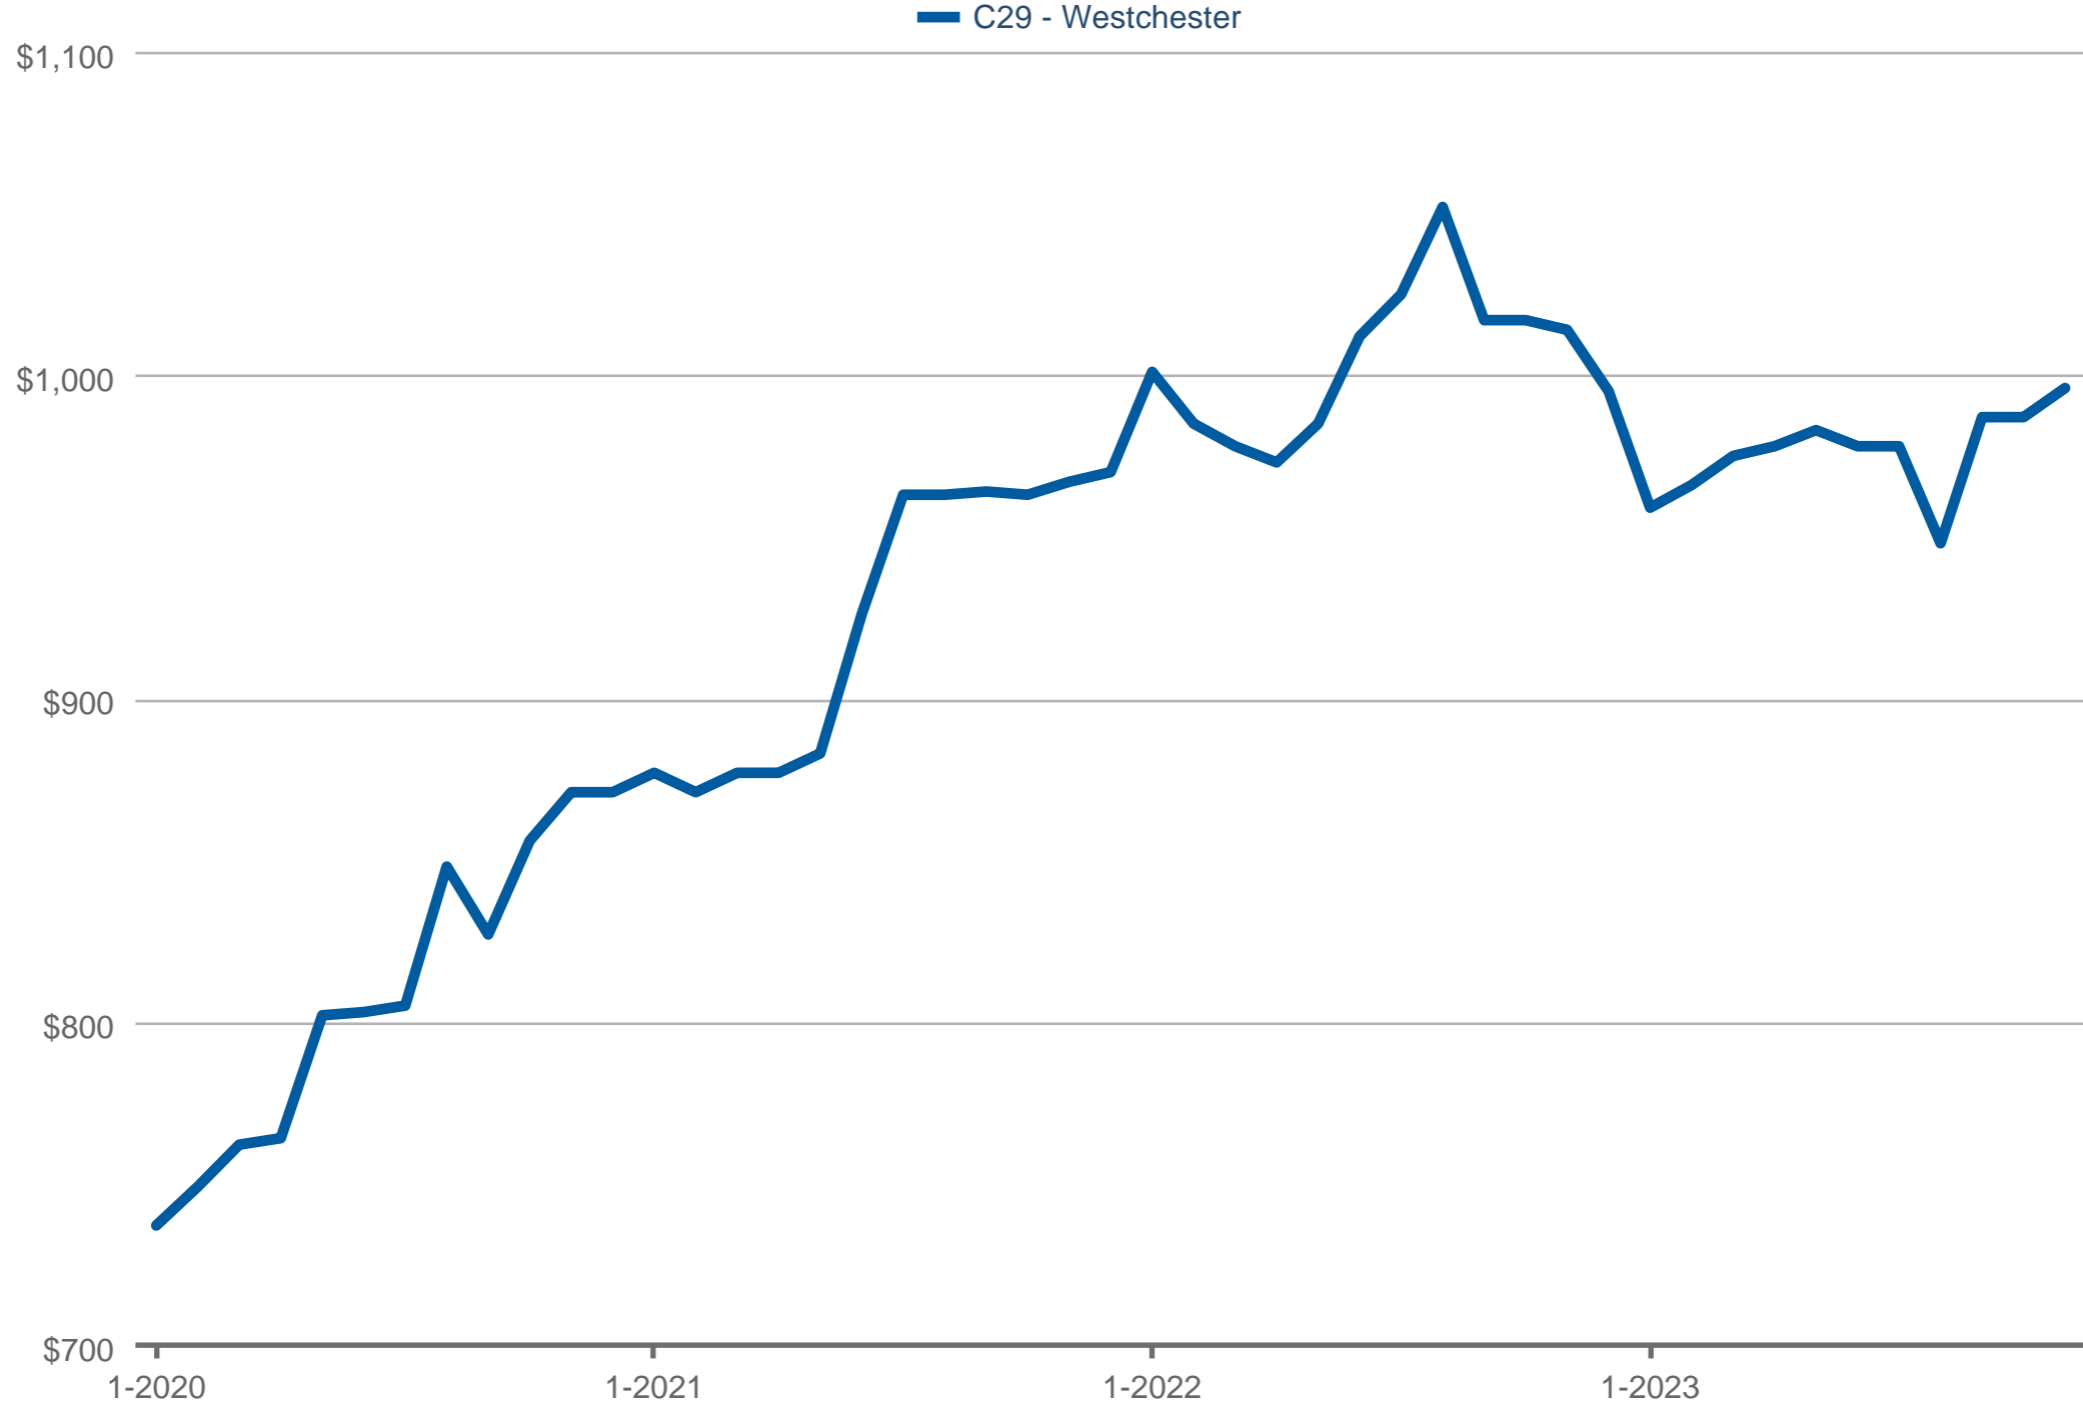

buy. sell. residential in silicon beach

Median Price Per Square Foot

C29 - Westchester: 2 Bedrooms, Residential, Single Family
 Each data point is 12 months of activity. Data is from December 10, 2023.