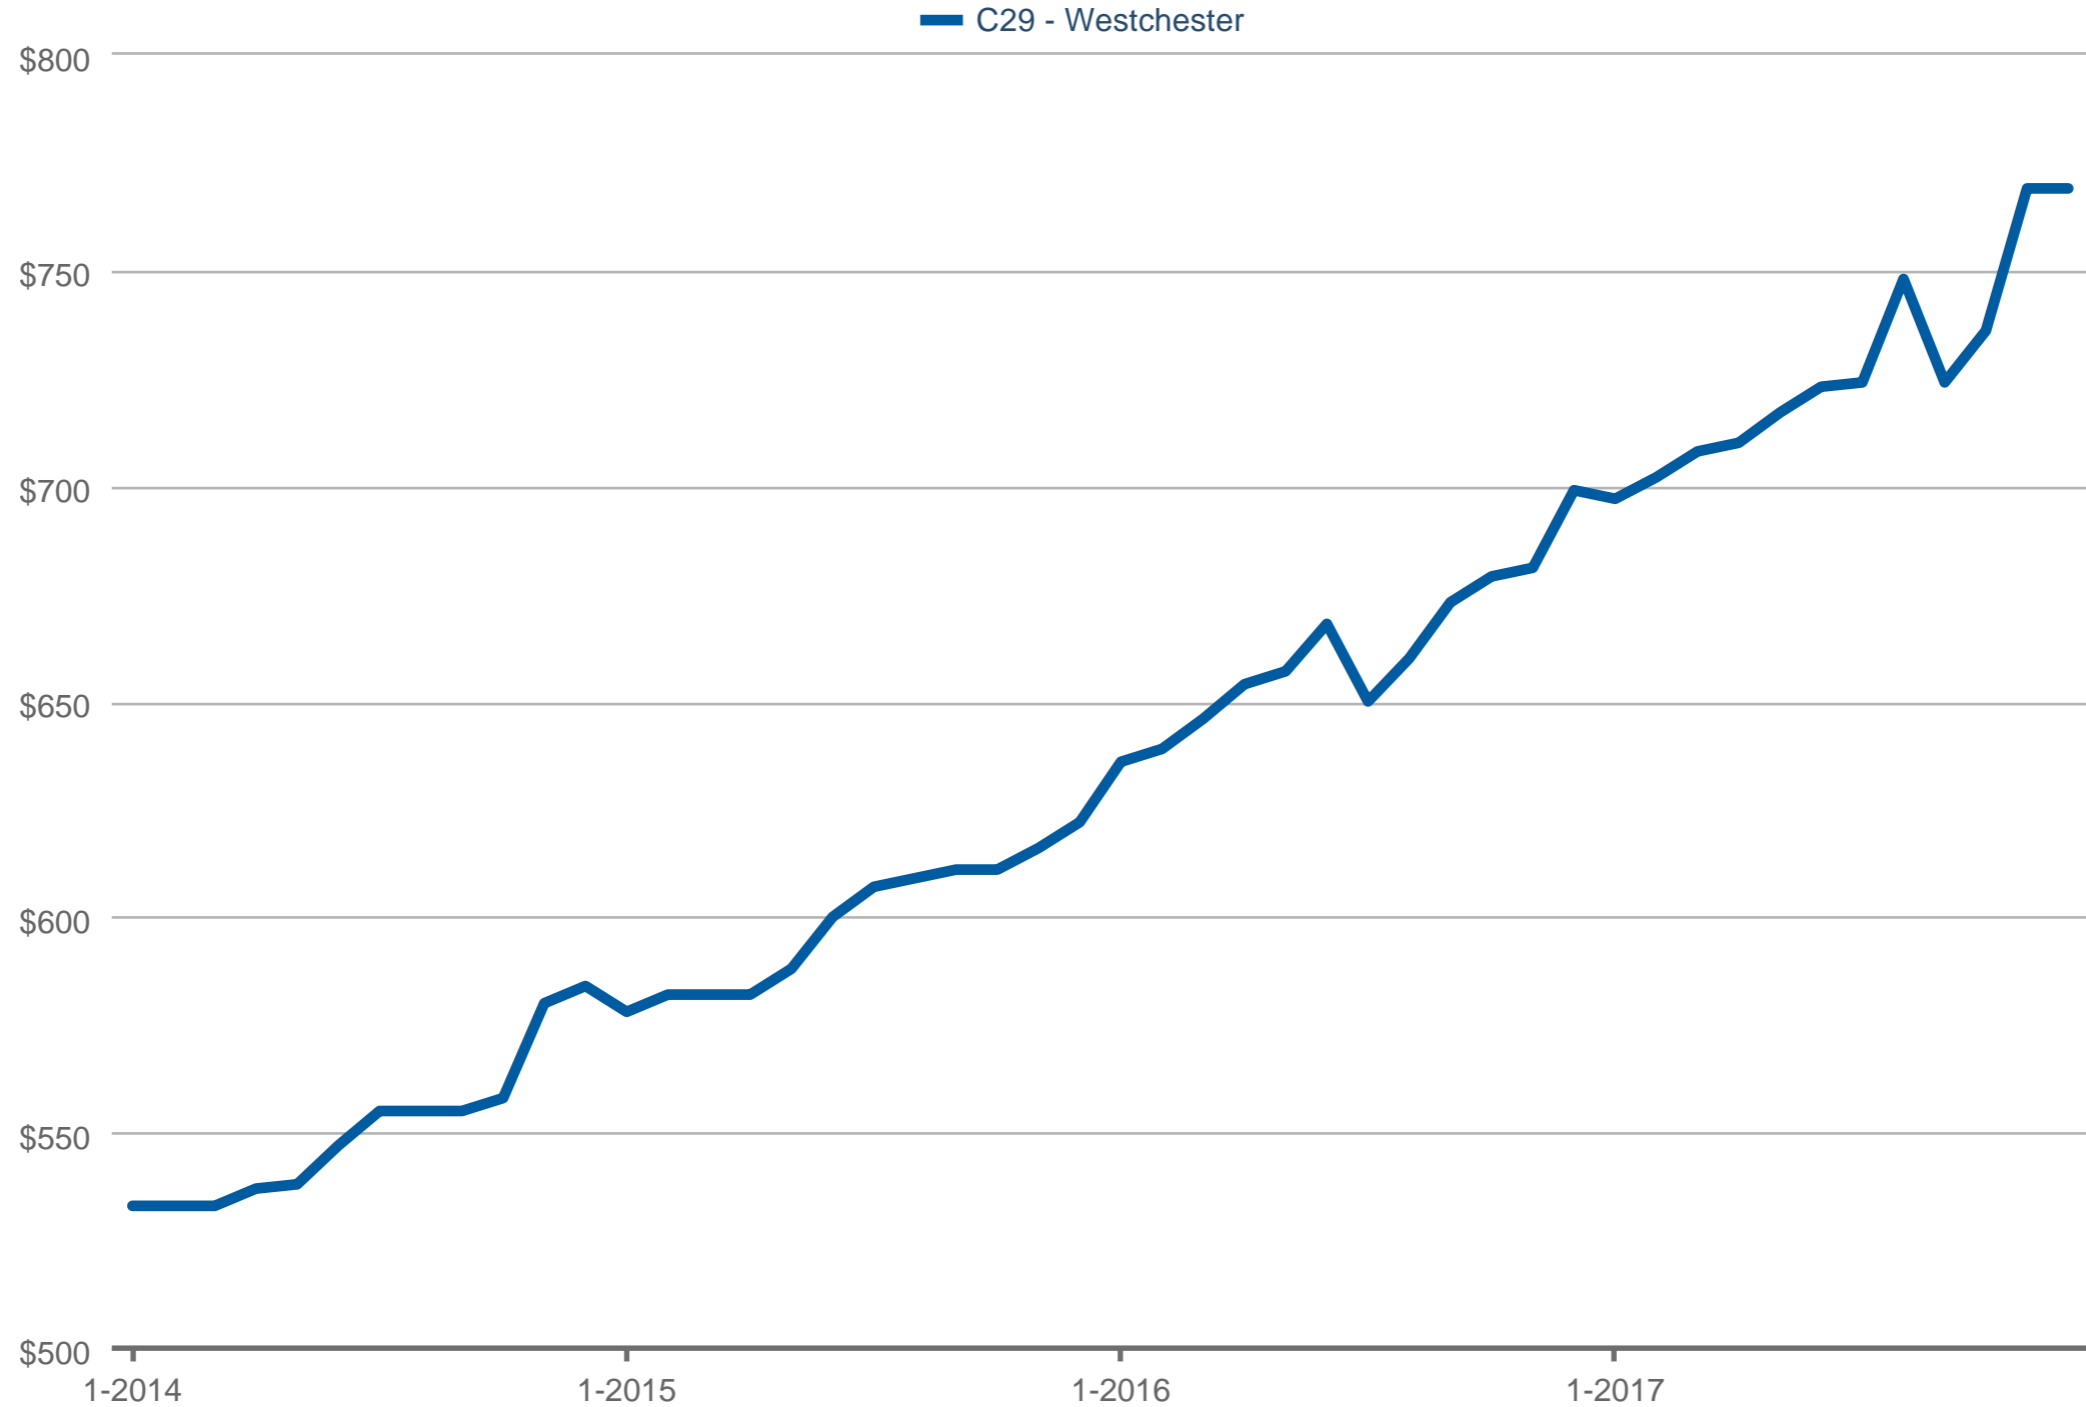

### Median Price Per Square Foot

C29 - Westchester: 2 Bedrooms, Single Family

Each data point is 12 months of activity. Data is from January 22, 2018.