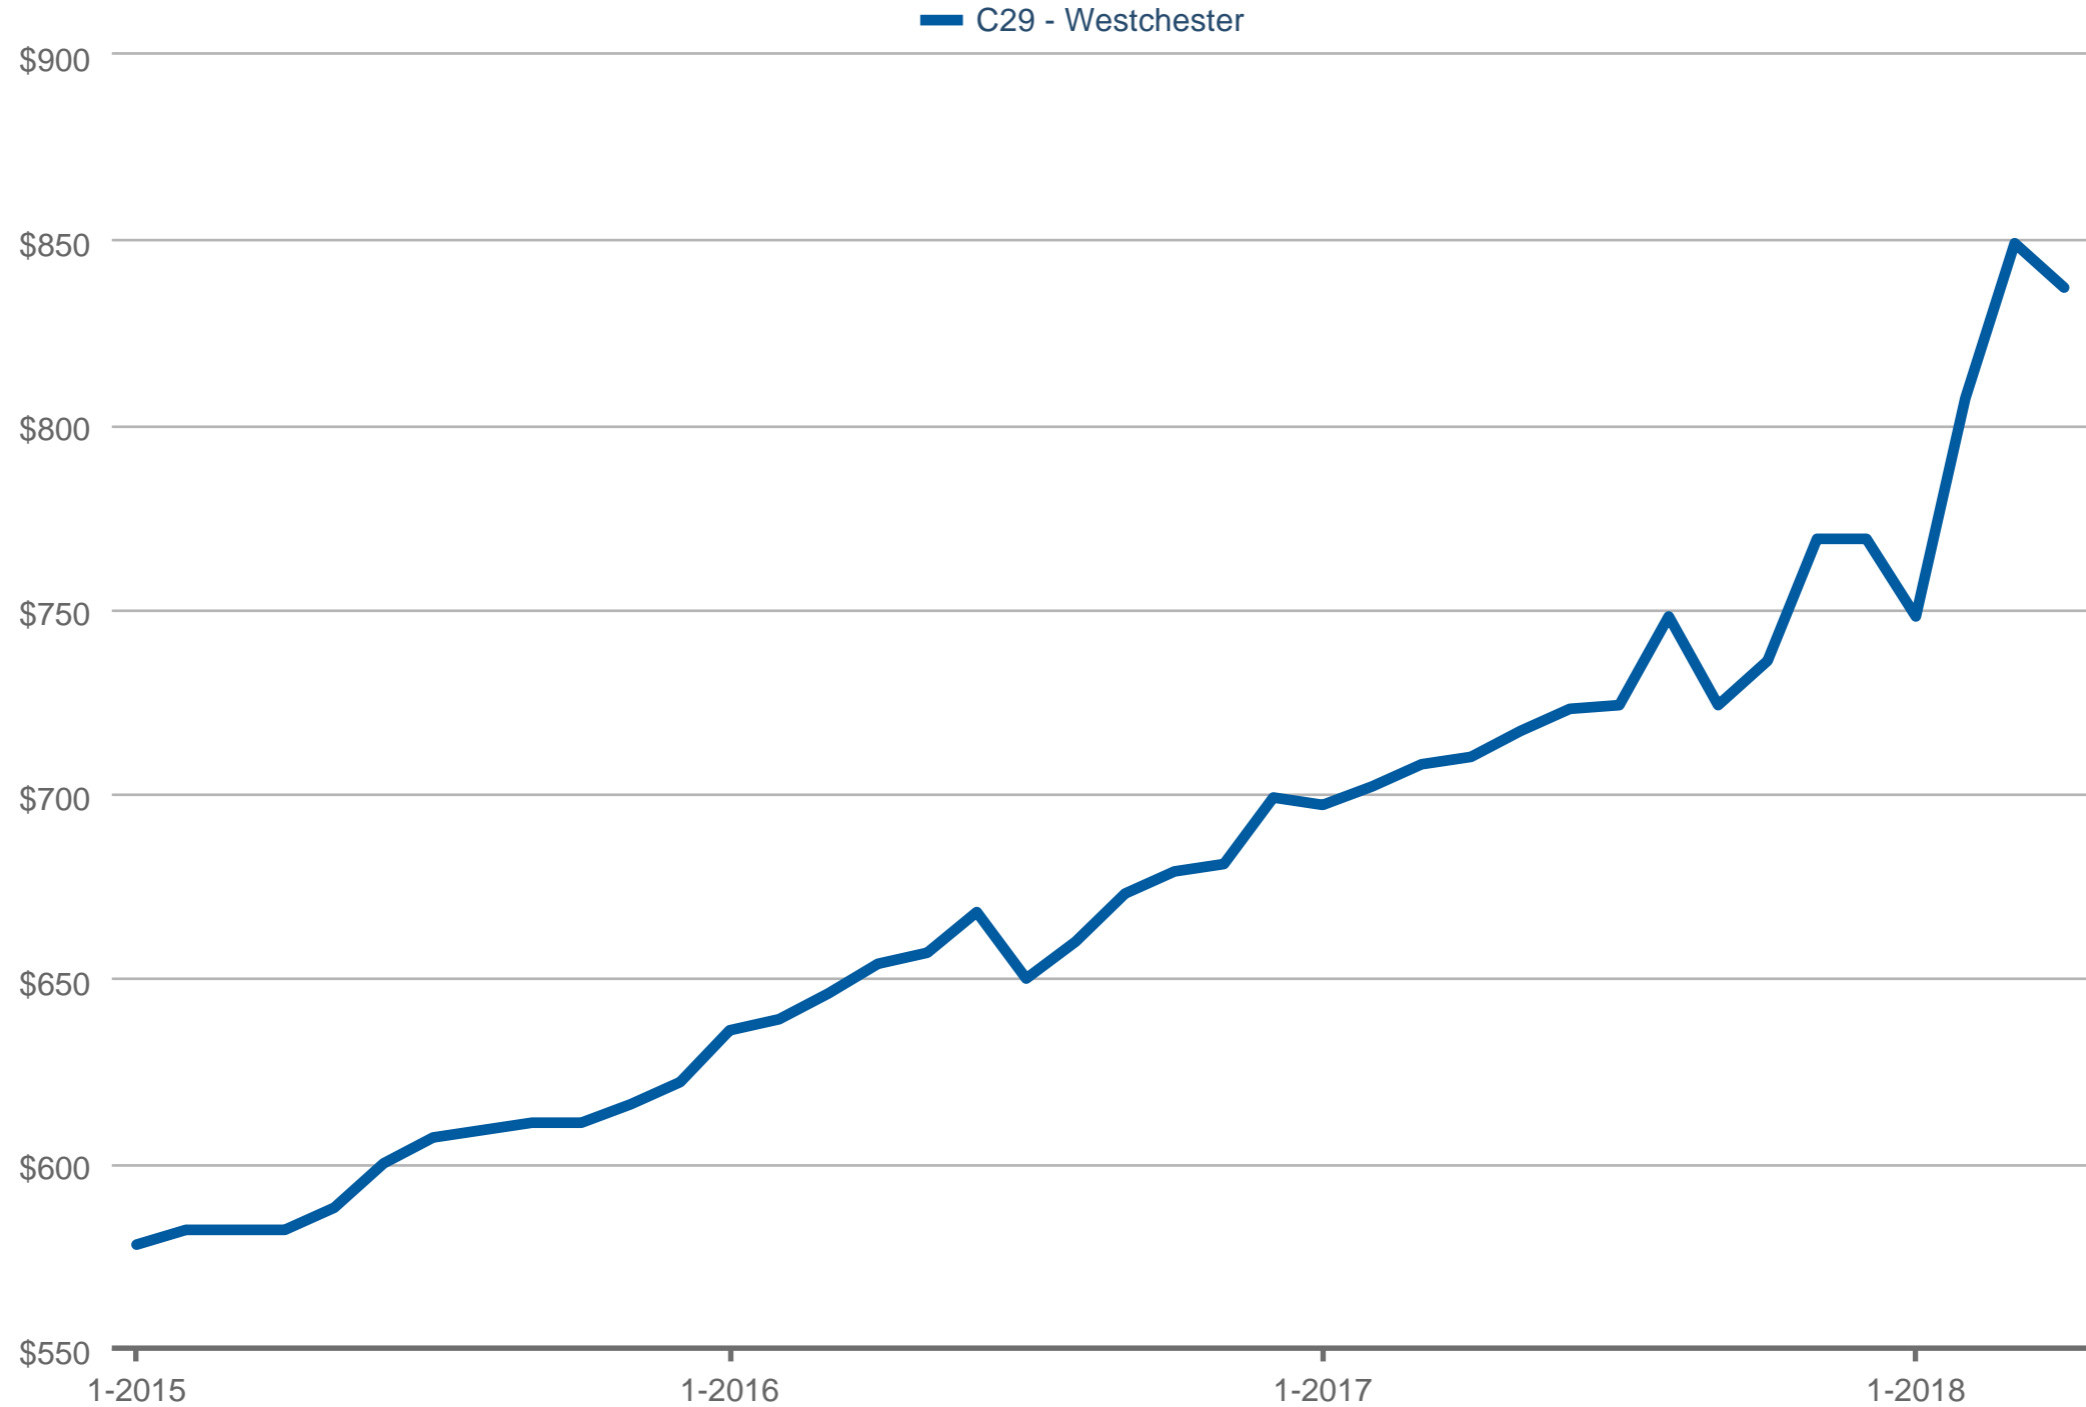

Median Price Per Square Foot

C29 - Westchester: 2 Bedrooms, Single Family

Each data point is 12 months of activity. Data is from May 25, 2018.