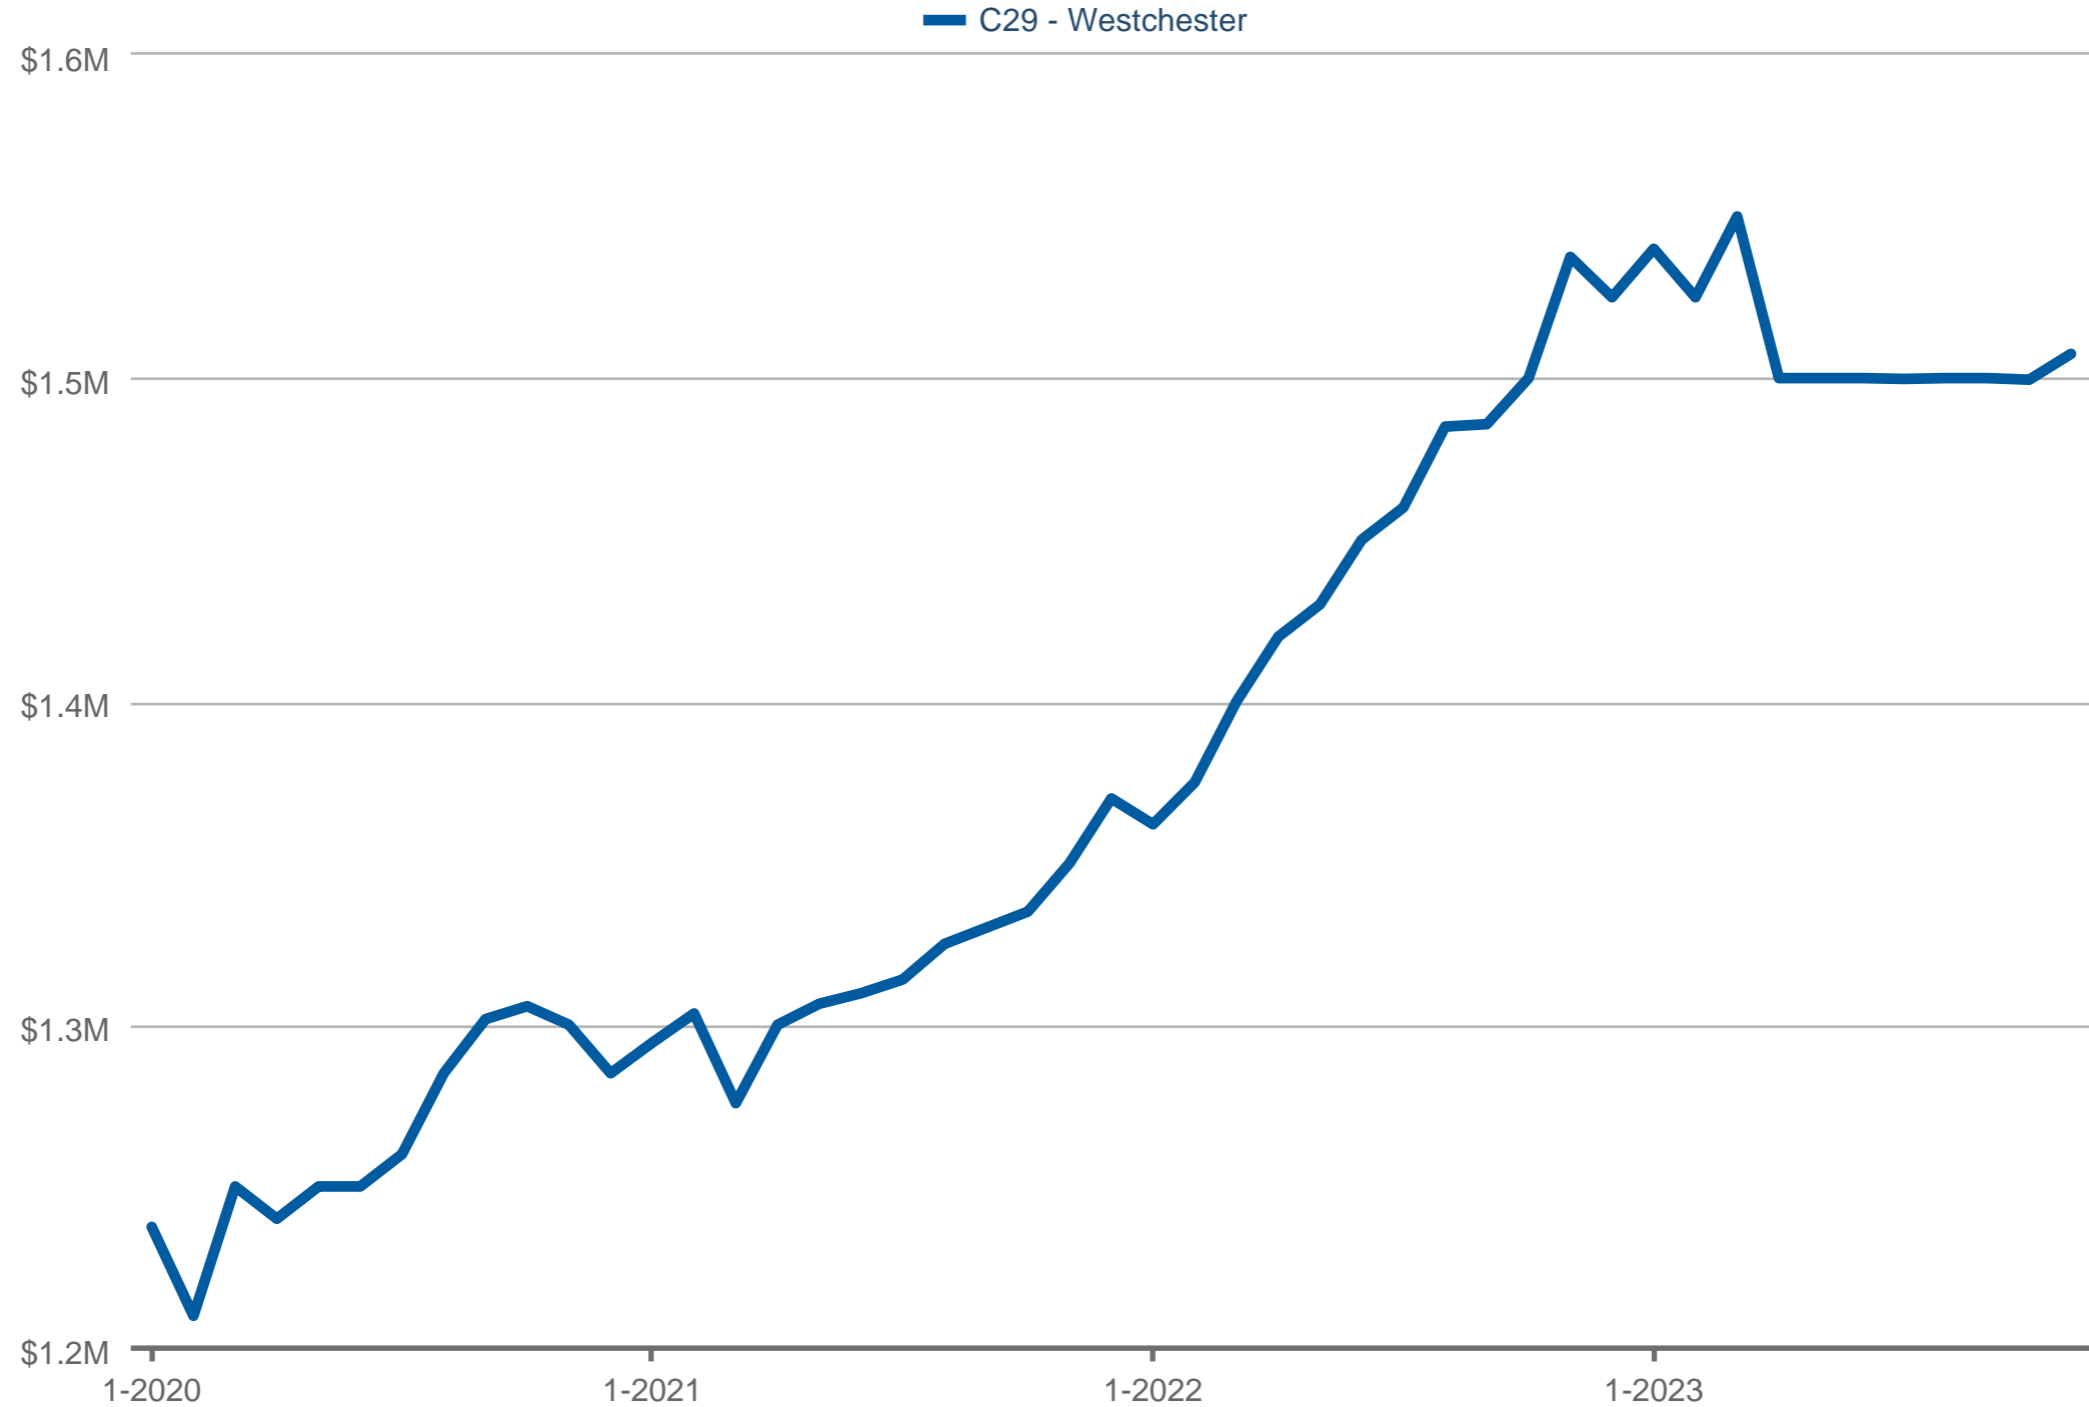

### Median Sales Price

C29 - Westchester: Residential

Each data point is 12 months of activity. Data is from December 10, 2023.

All data is from the California Regional Multiple Listing Service, INC. InfoSparks © 2023 ShowingTime.