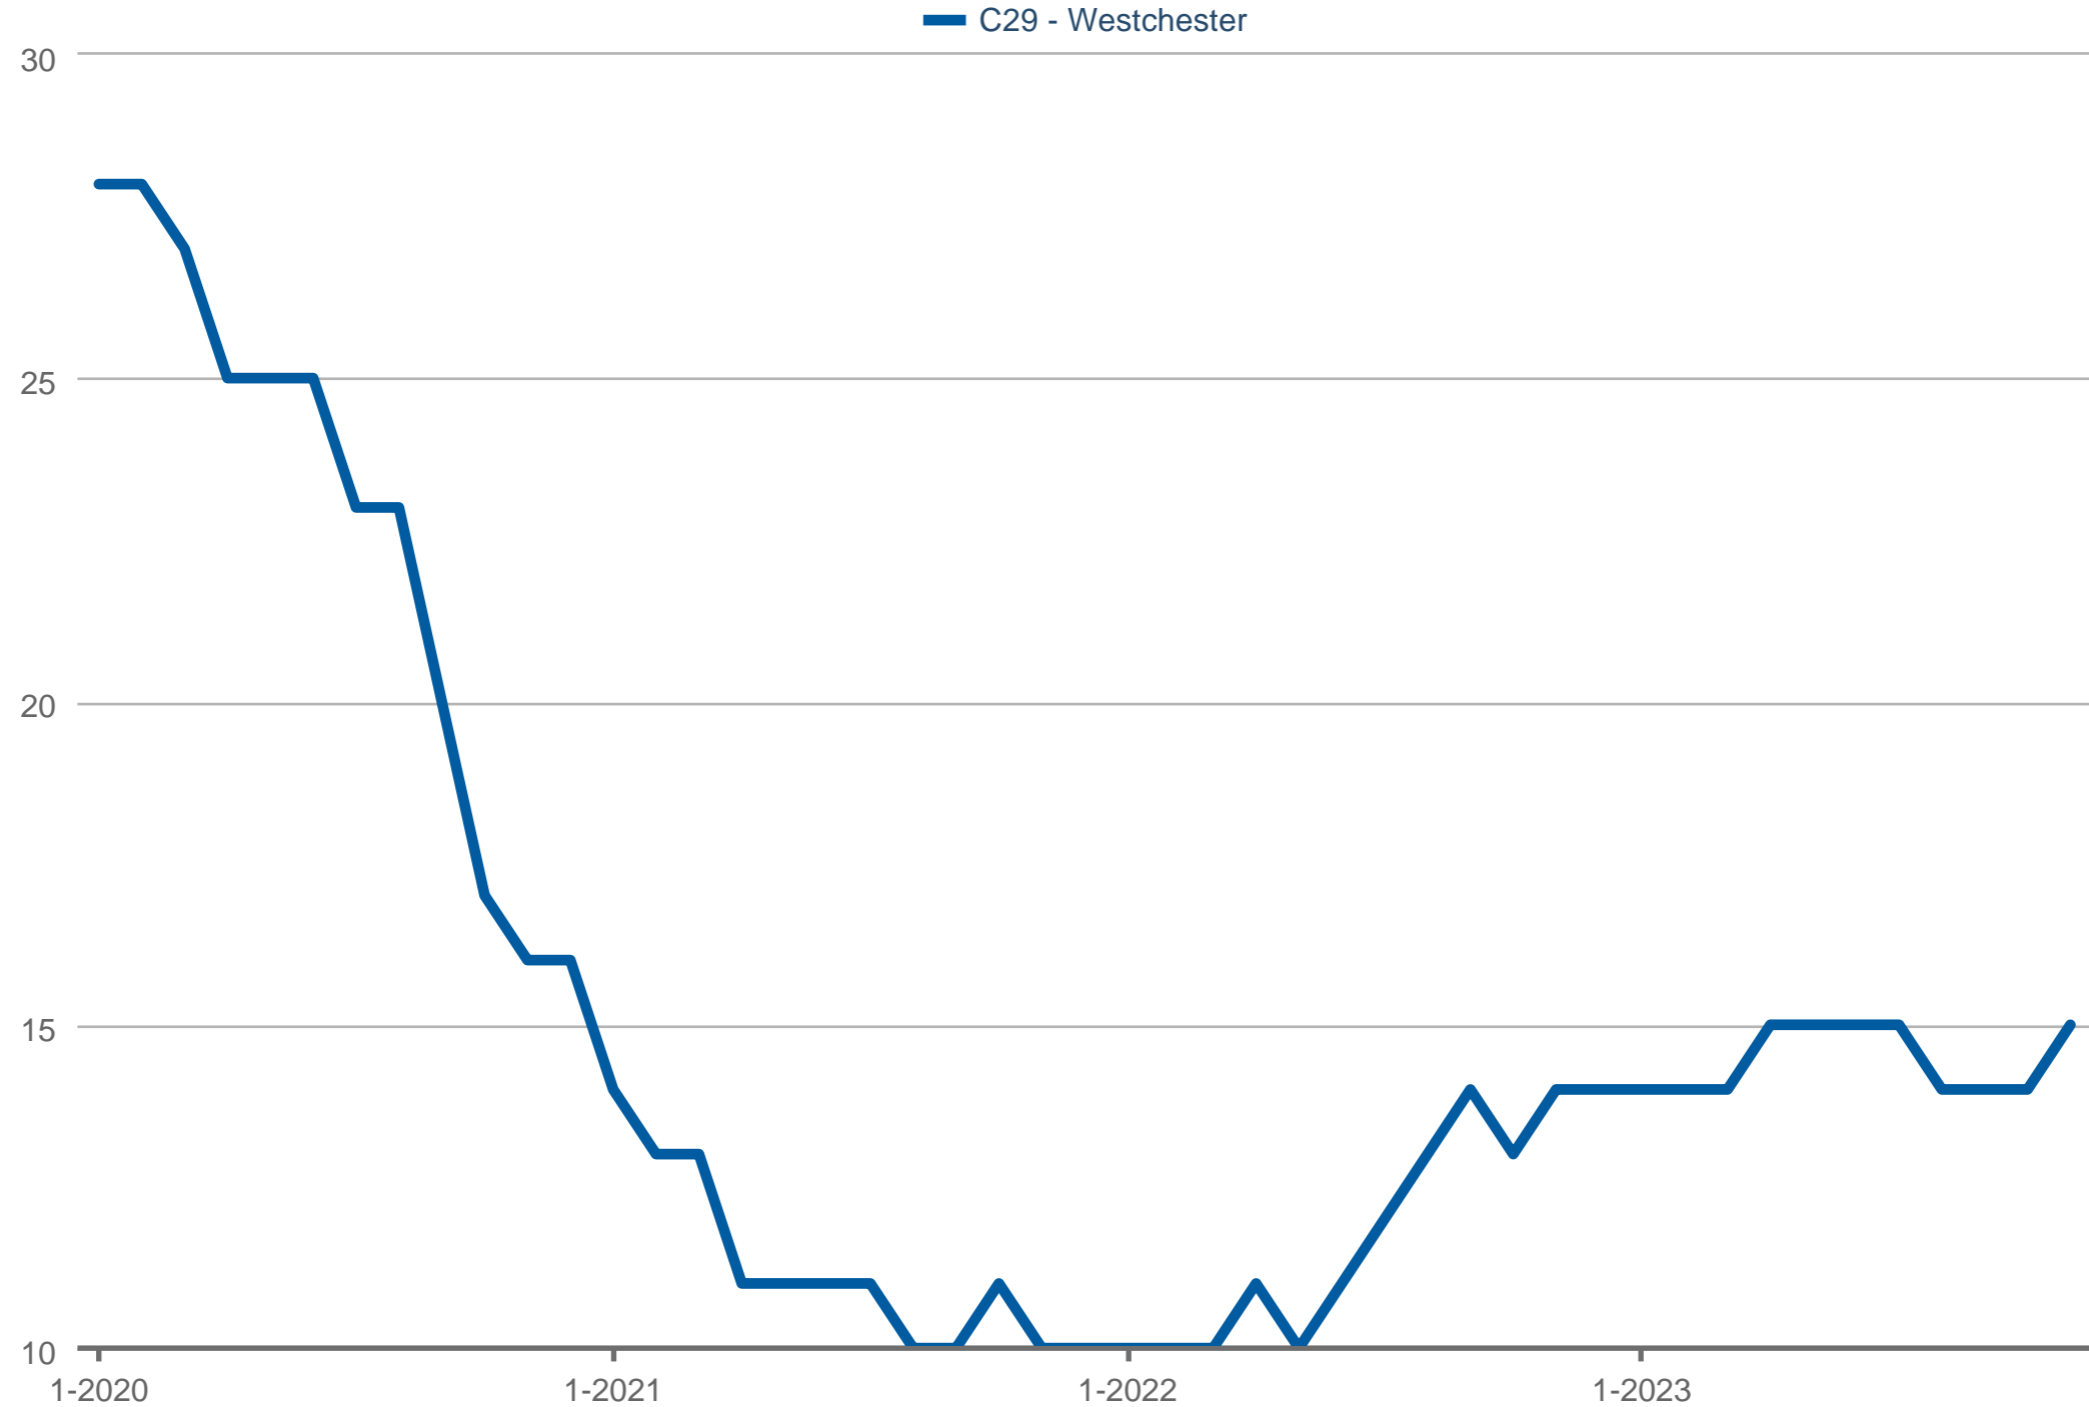

buy. sell. residential in silicon beach

Median Days on Market

C29 - Westchester: 4 Bedrooms or More, Residential, Single Family

Each data point is 12 months of activity. Data is from December 10, 2023.