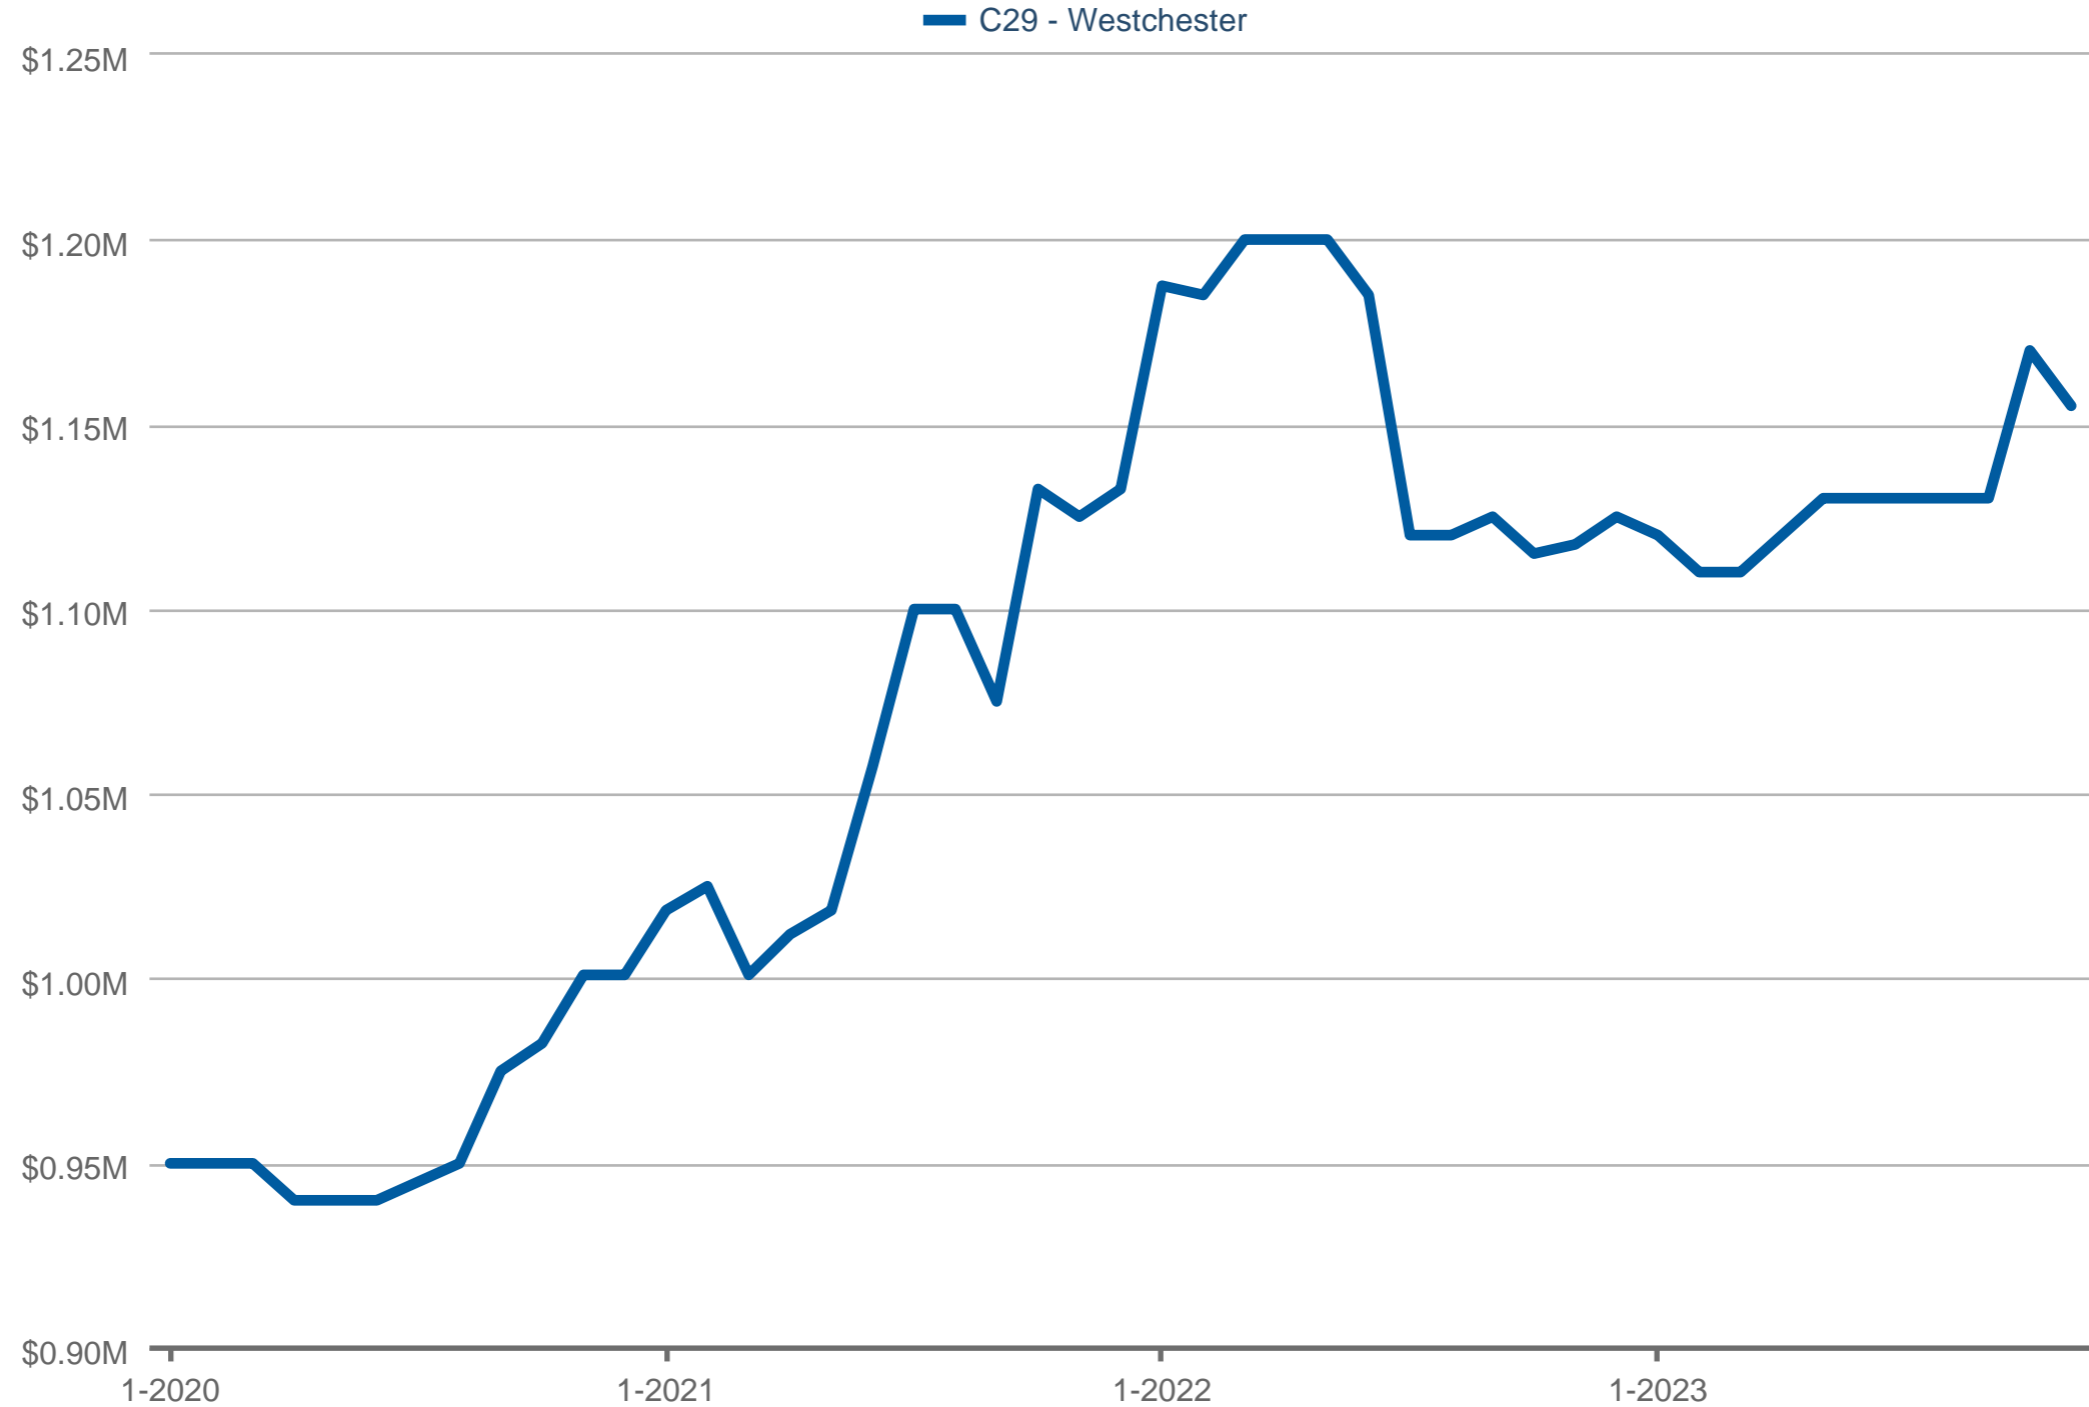

### Median Sales Price

C29 - Westchester: 2 Bedrooms, Residential, Single Family  
 Each data point is 12 months of activity. Data is from December 10, 2023.