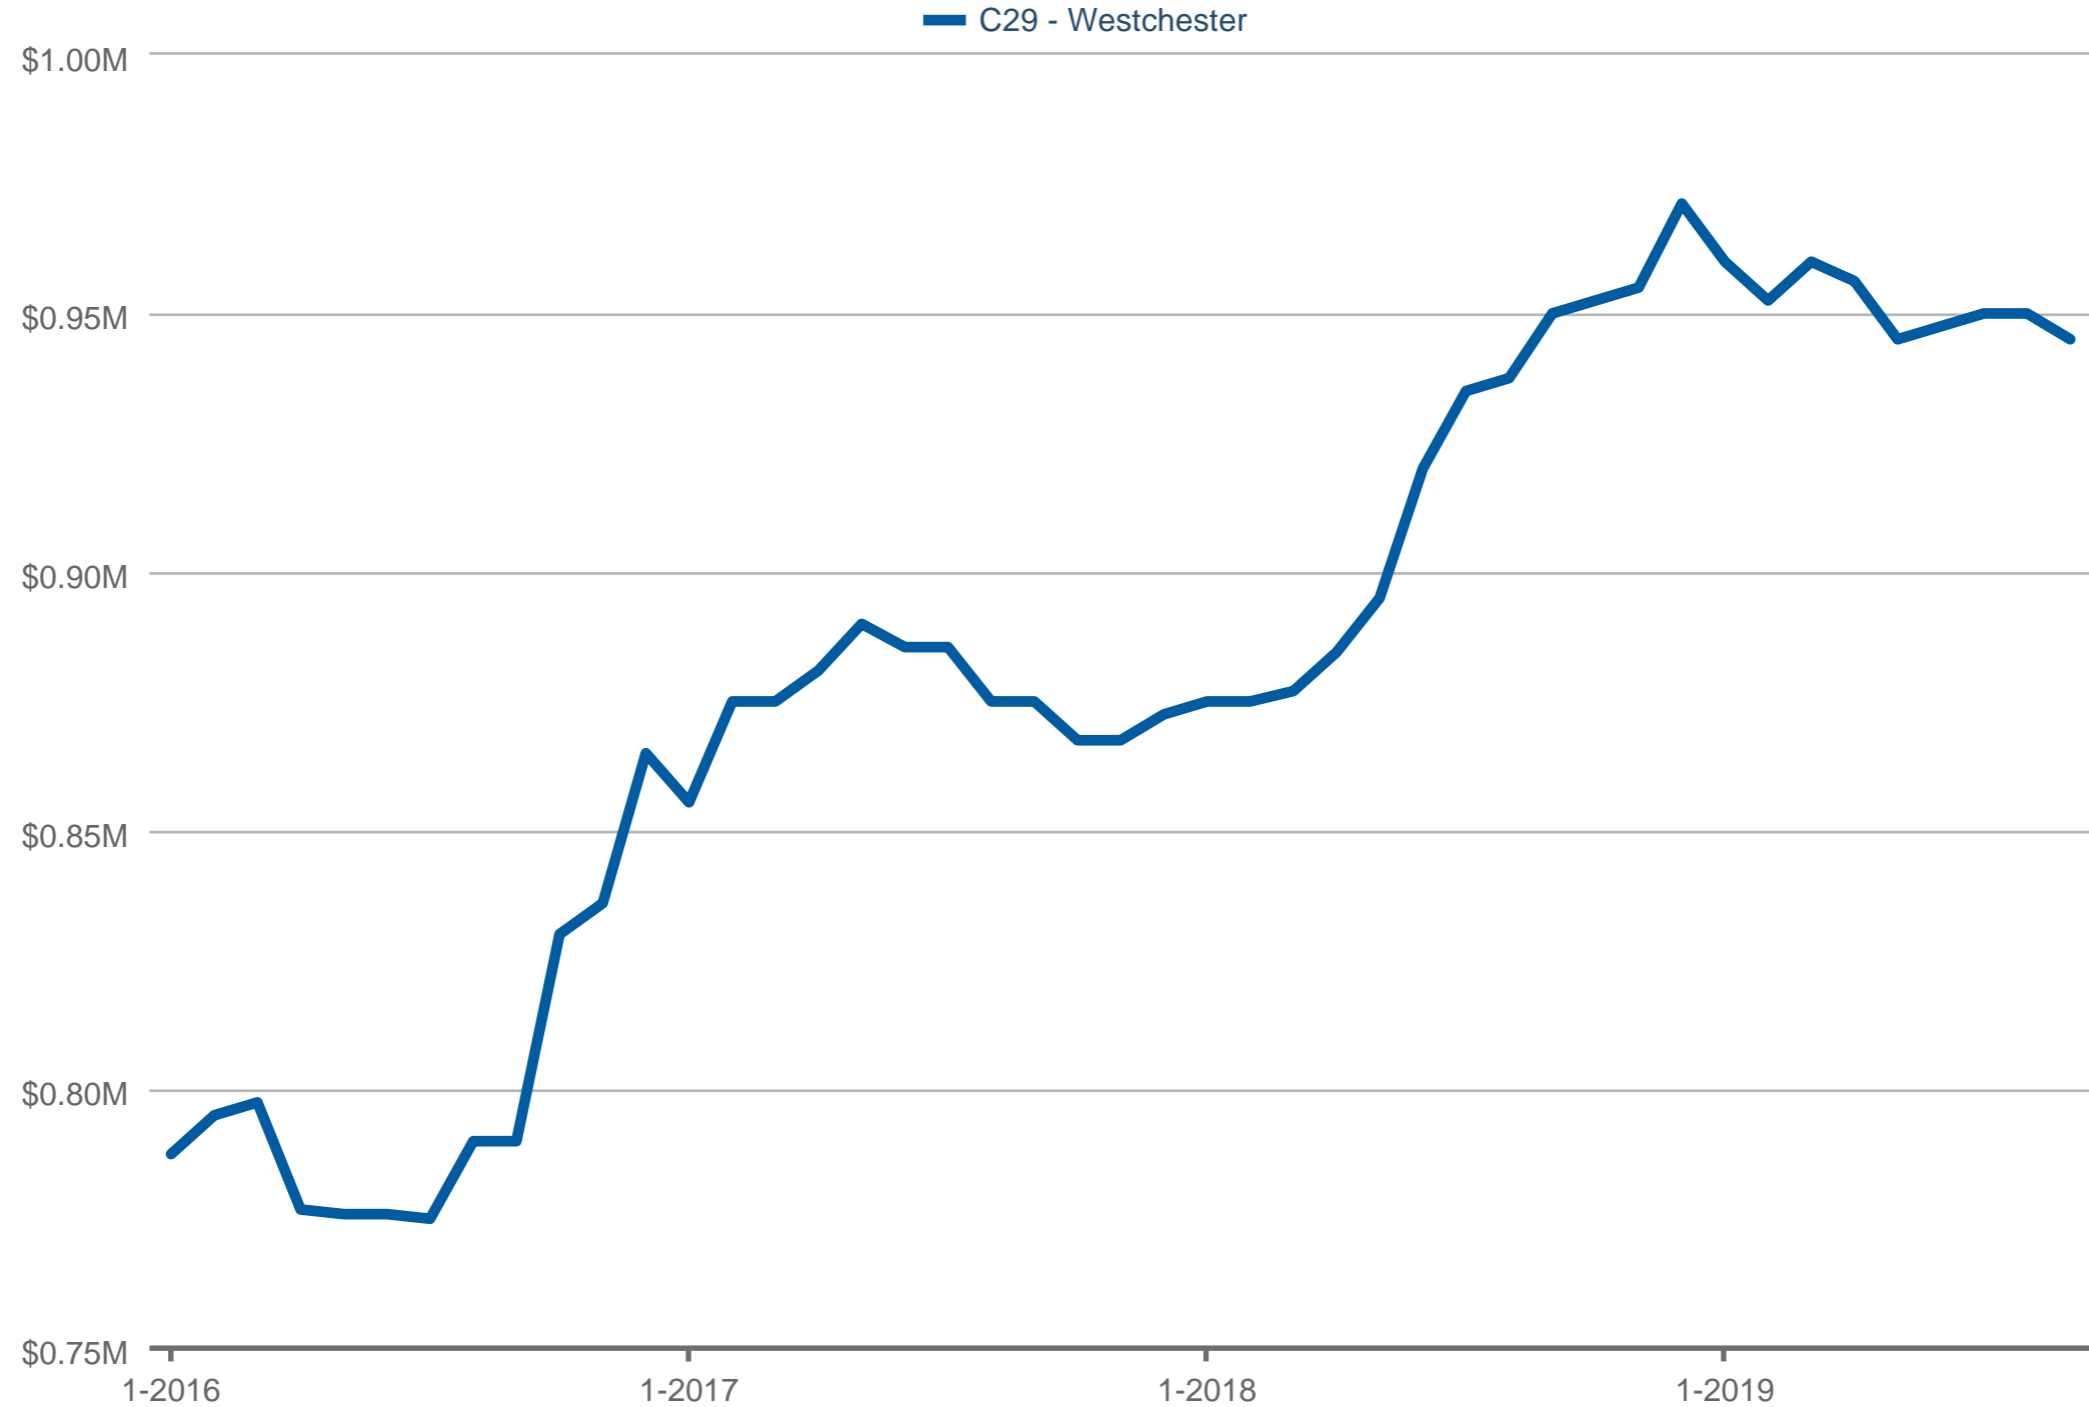

### Median Sales Price

C29 - Westchester: 2 Bedrooms, Single Family

Each data point is 12 months of activity. Data is from October 15, 2019.