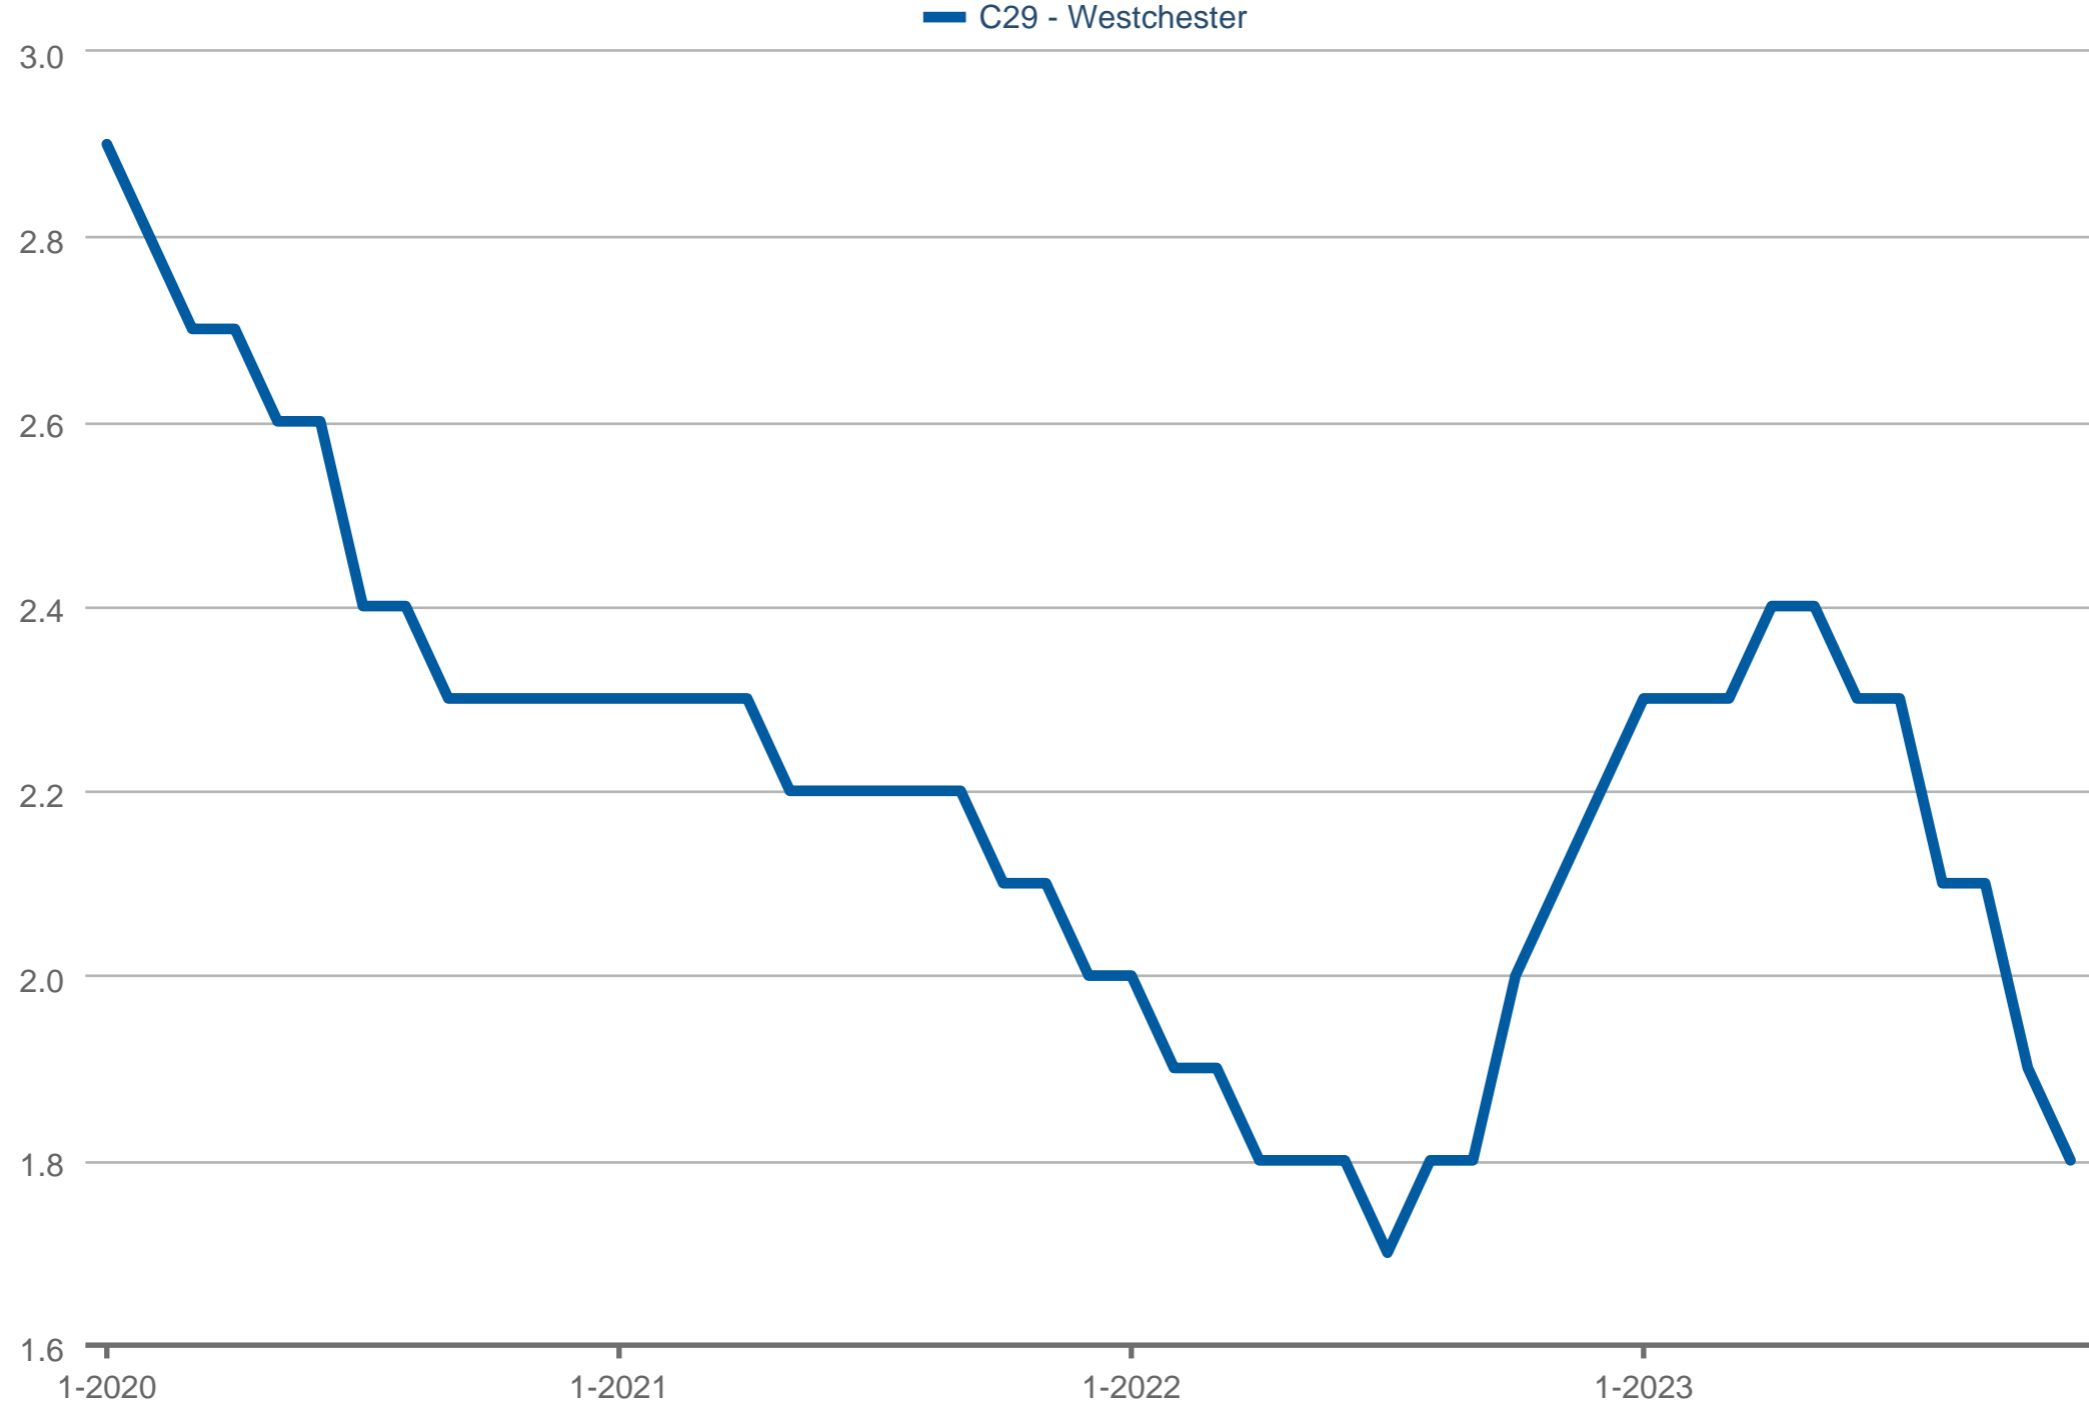

buy. sell. residential in silicon beach

Inventory Months Supply

C29 - Westchester: Residential, Single Family

Each data point is 12 months of activity. Data is from December 10, 2023.