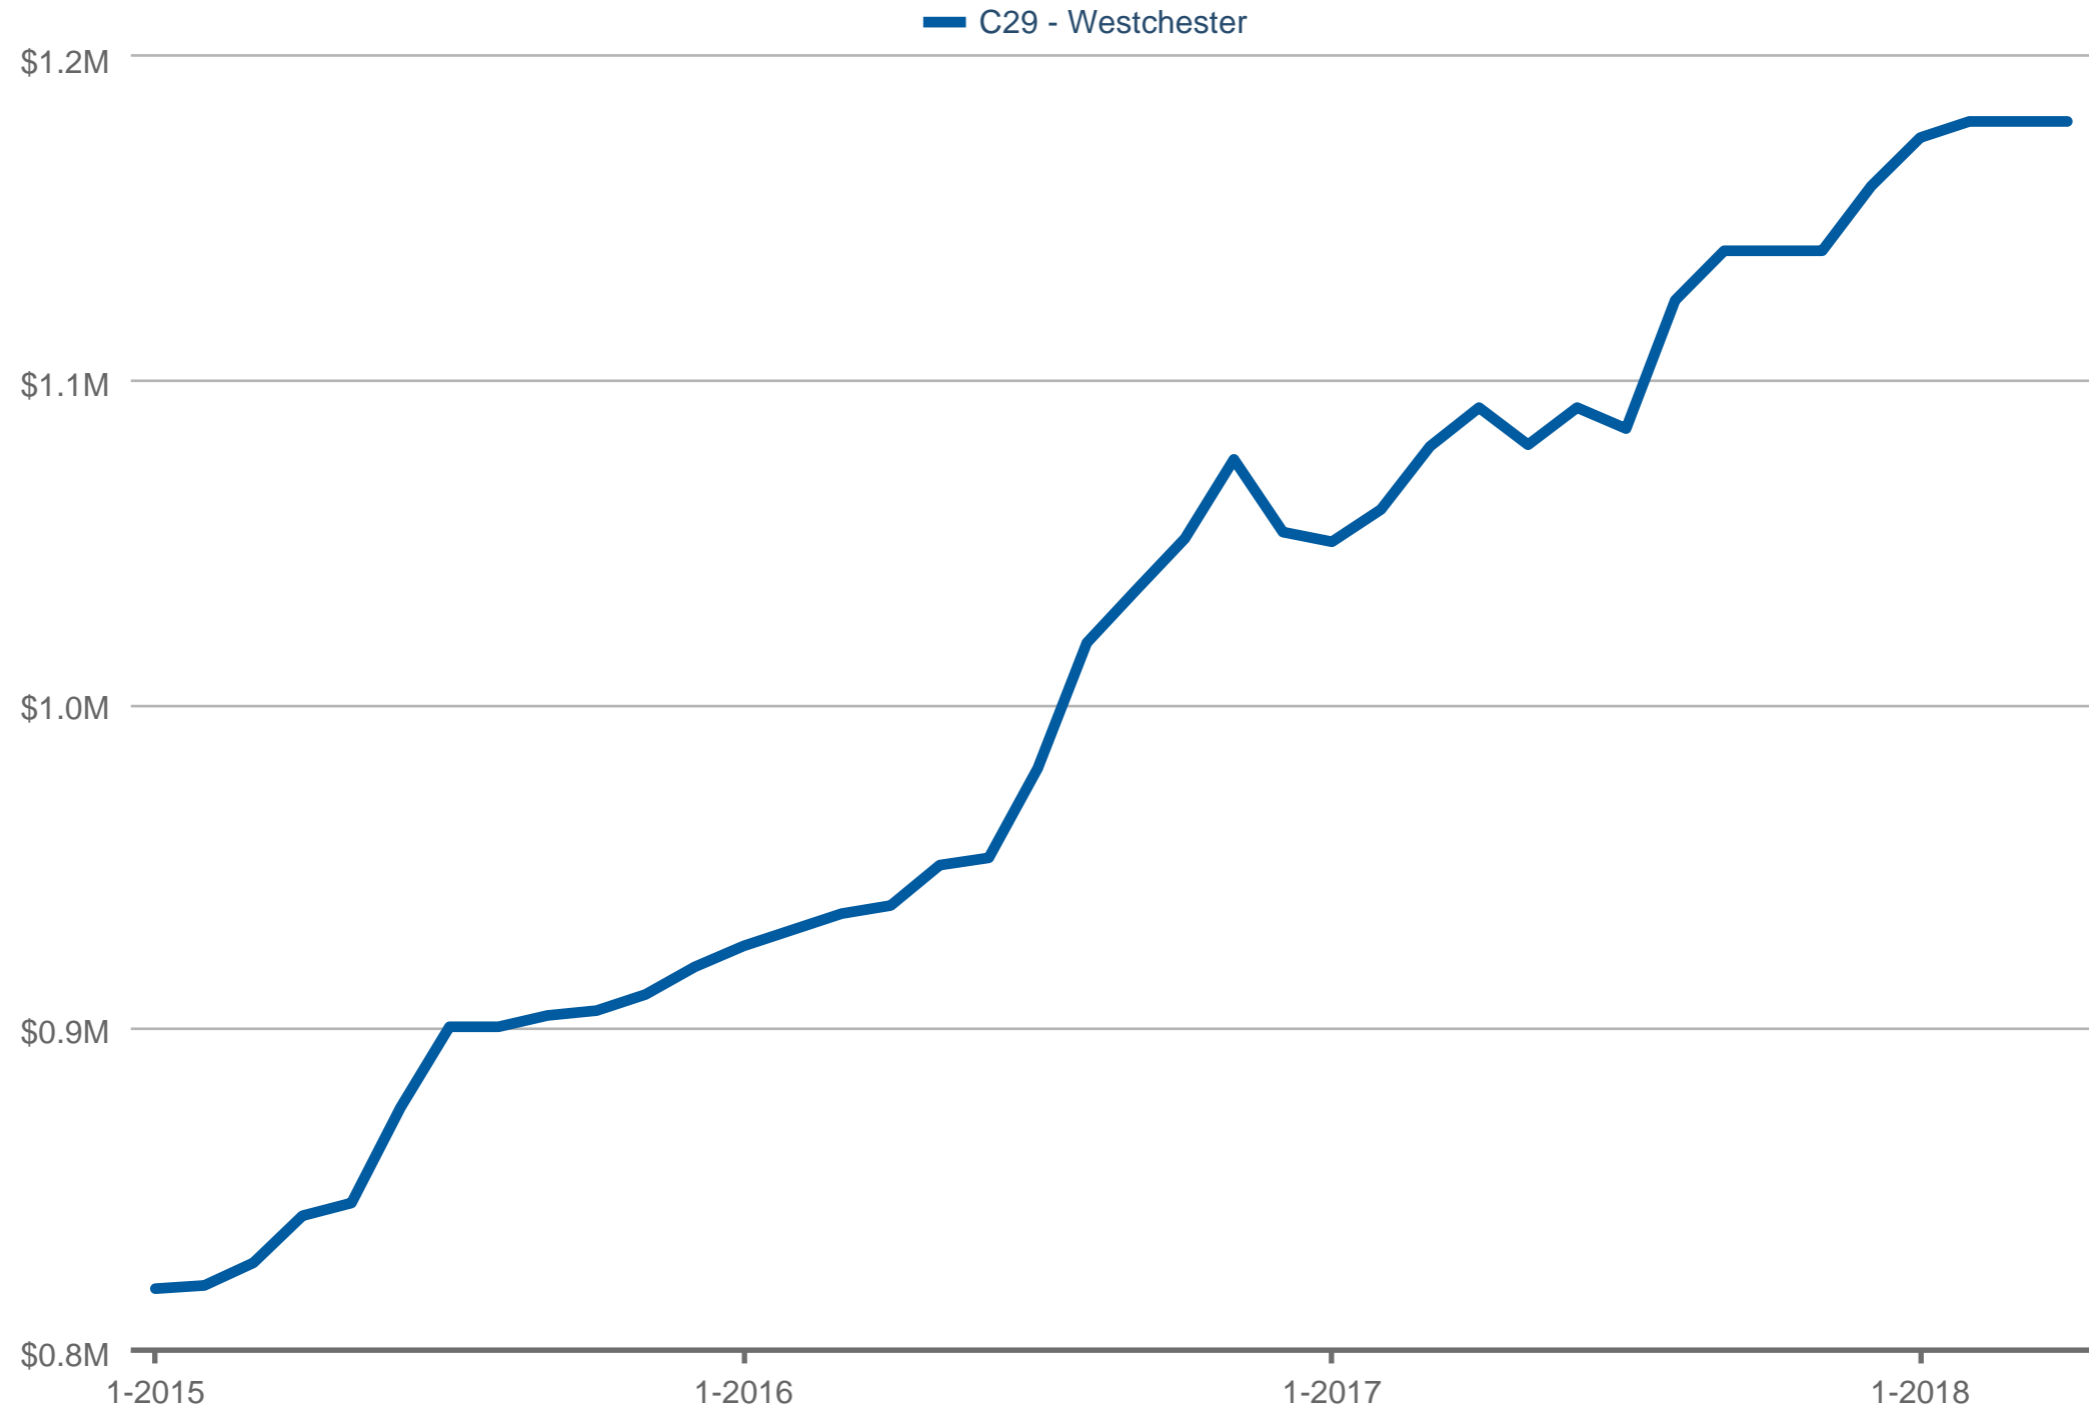

### Median Sales Price

C29 - Westchester: Single Family

Each data point is 12 months of activity. Data is from May 25, 2018.