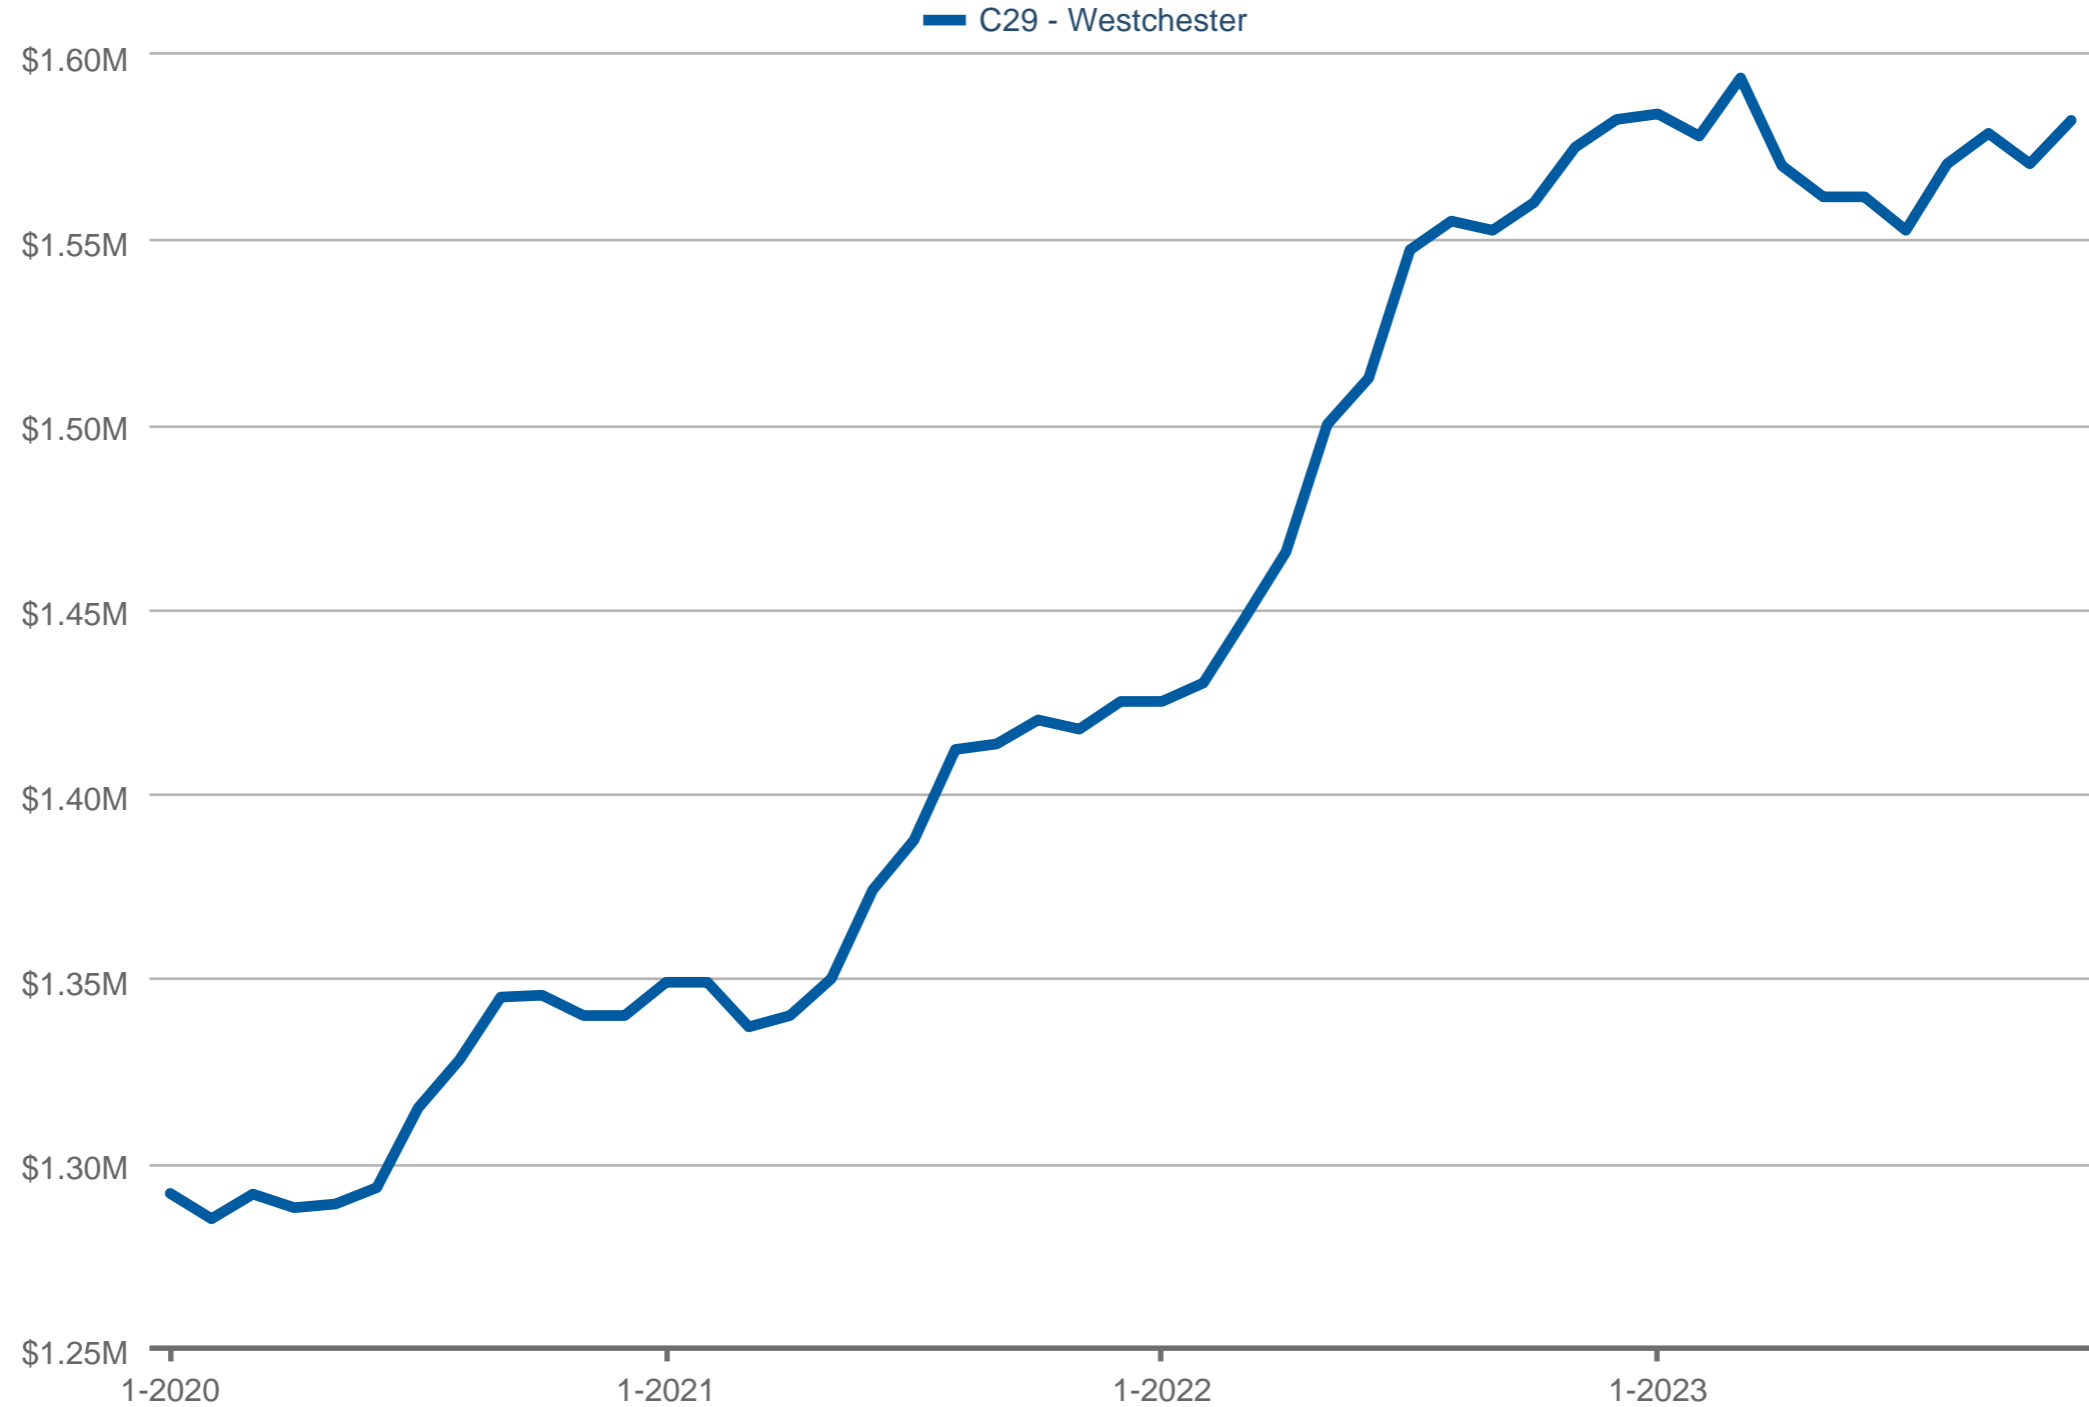

buy. sell. residential in silicon beach

Median Sales Price

C29 - Westchester: Residential, Single Family

Each data point is 12 months of activity. Data is from December 10, 2023.

All data is from the California Regional Multiple Listing Service, INC. InfoSparks © 2023 ShowingTime.