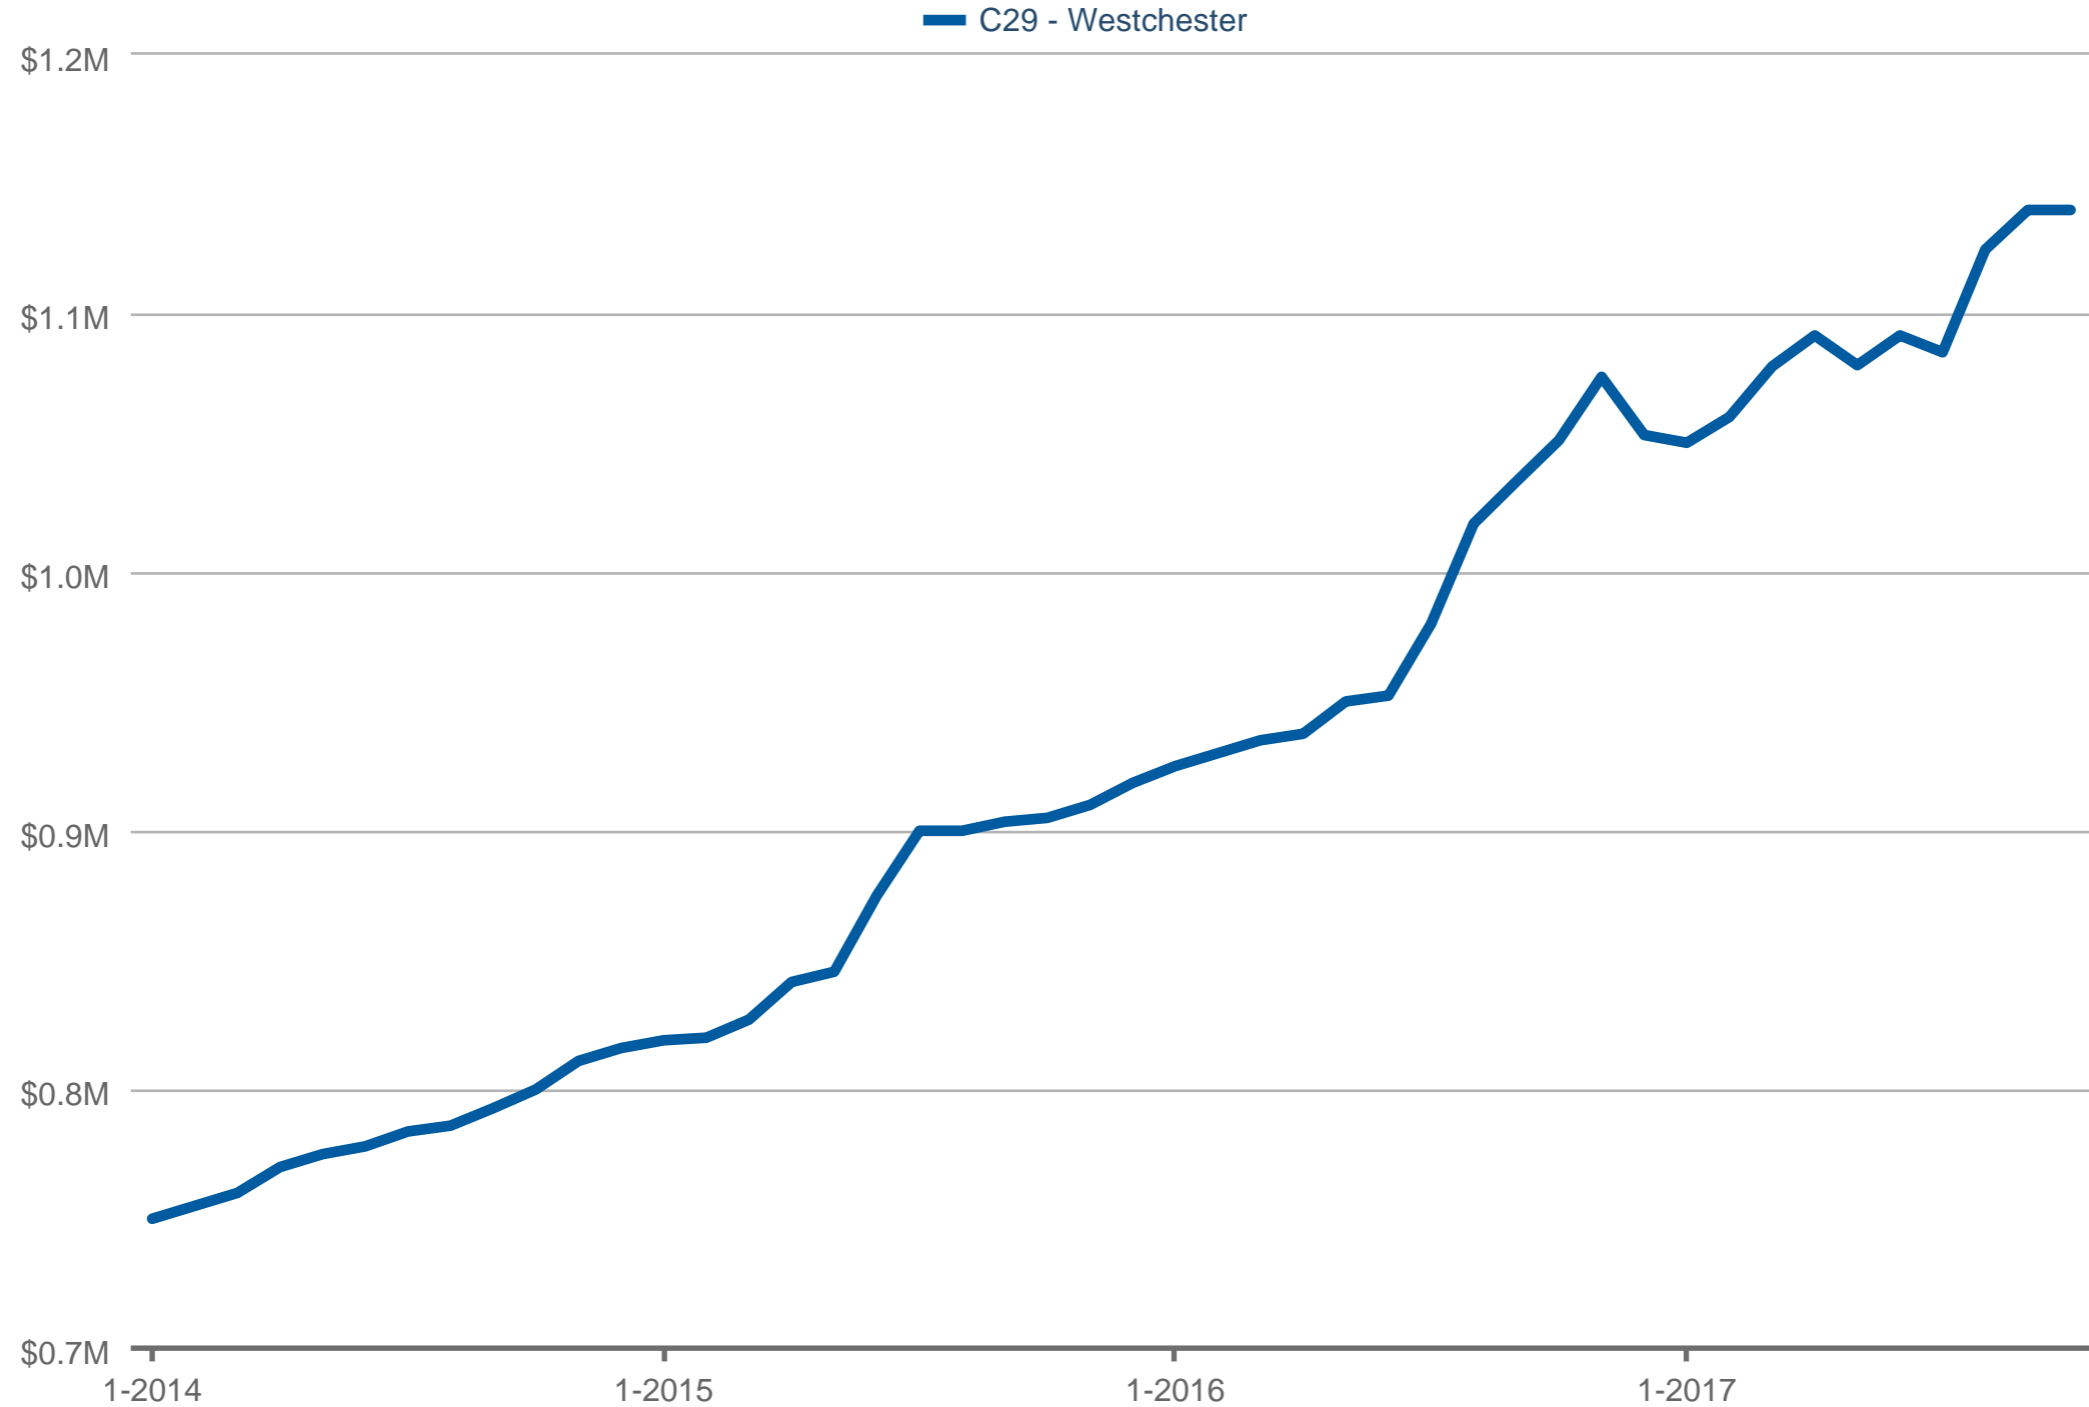

Median Sales Price

C29 - Westchester: Single Family

Each data point is 12 months of activity. Data is from November 20, 2017.

All data is from the California Regional Multiple Listing Service, INC. InfoSparks © 2017 ShowingTime.