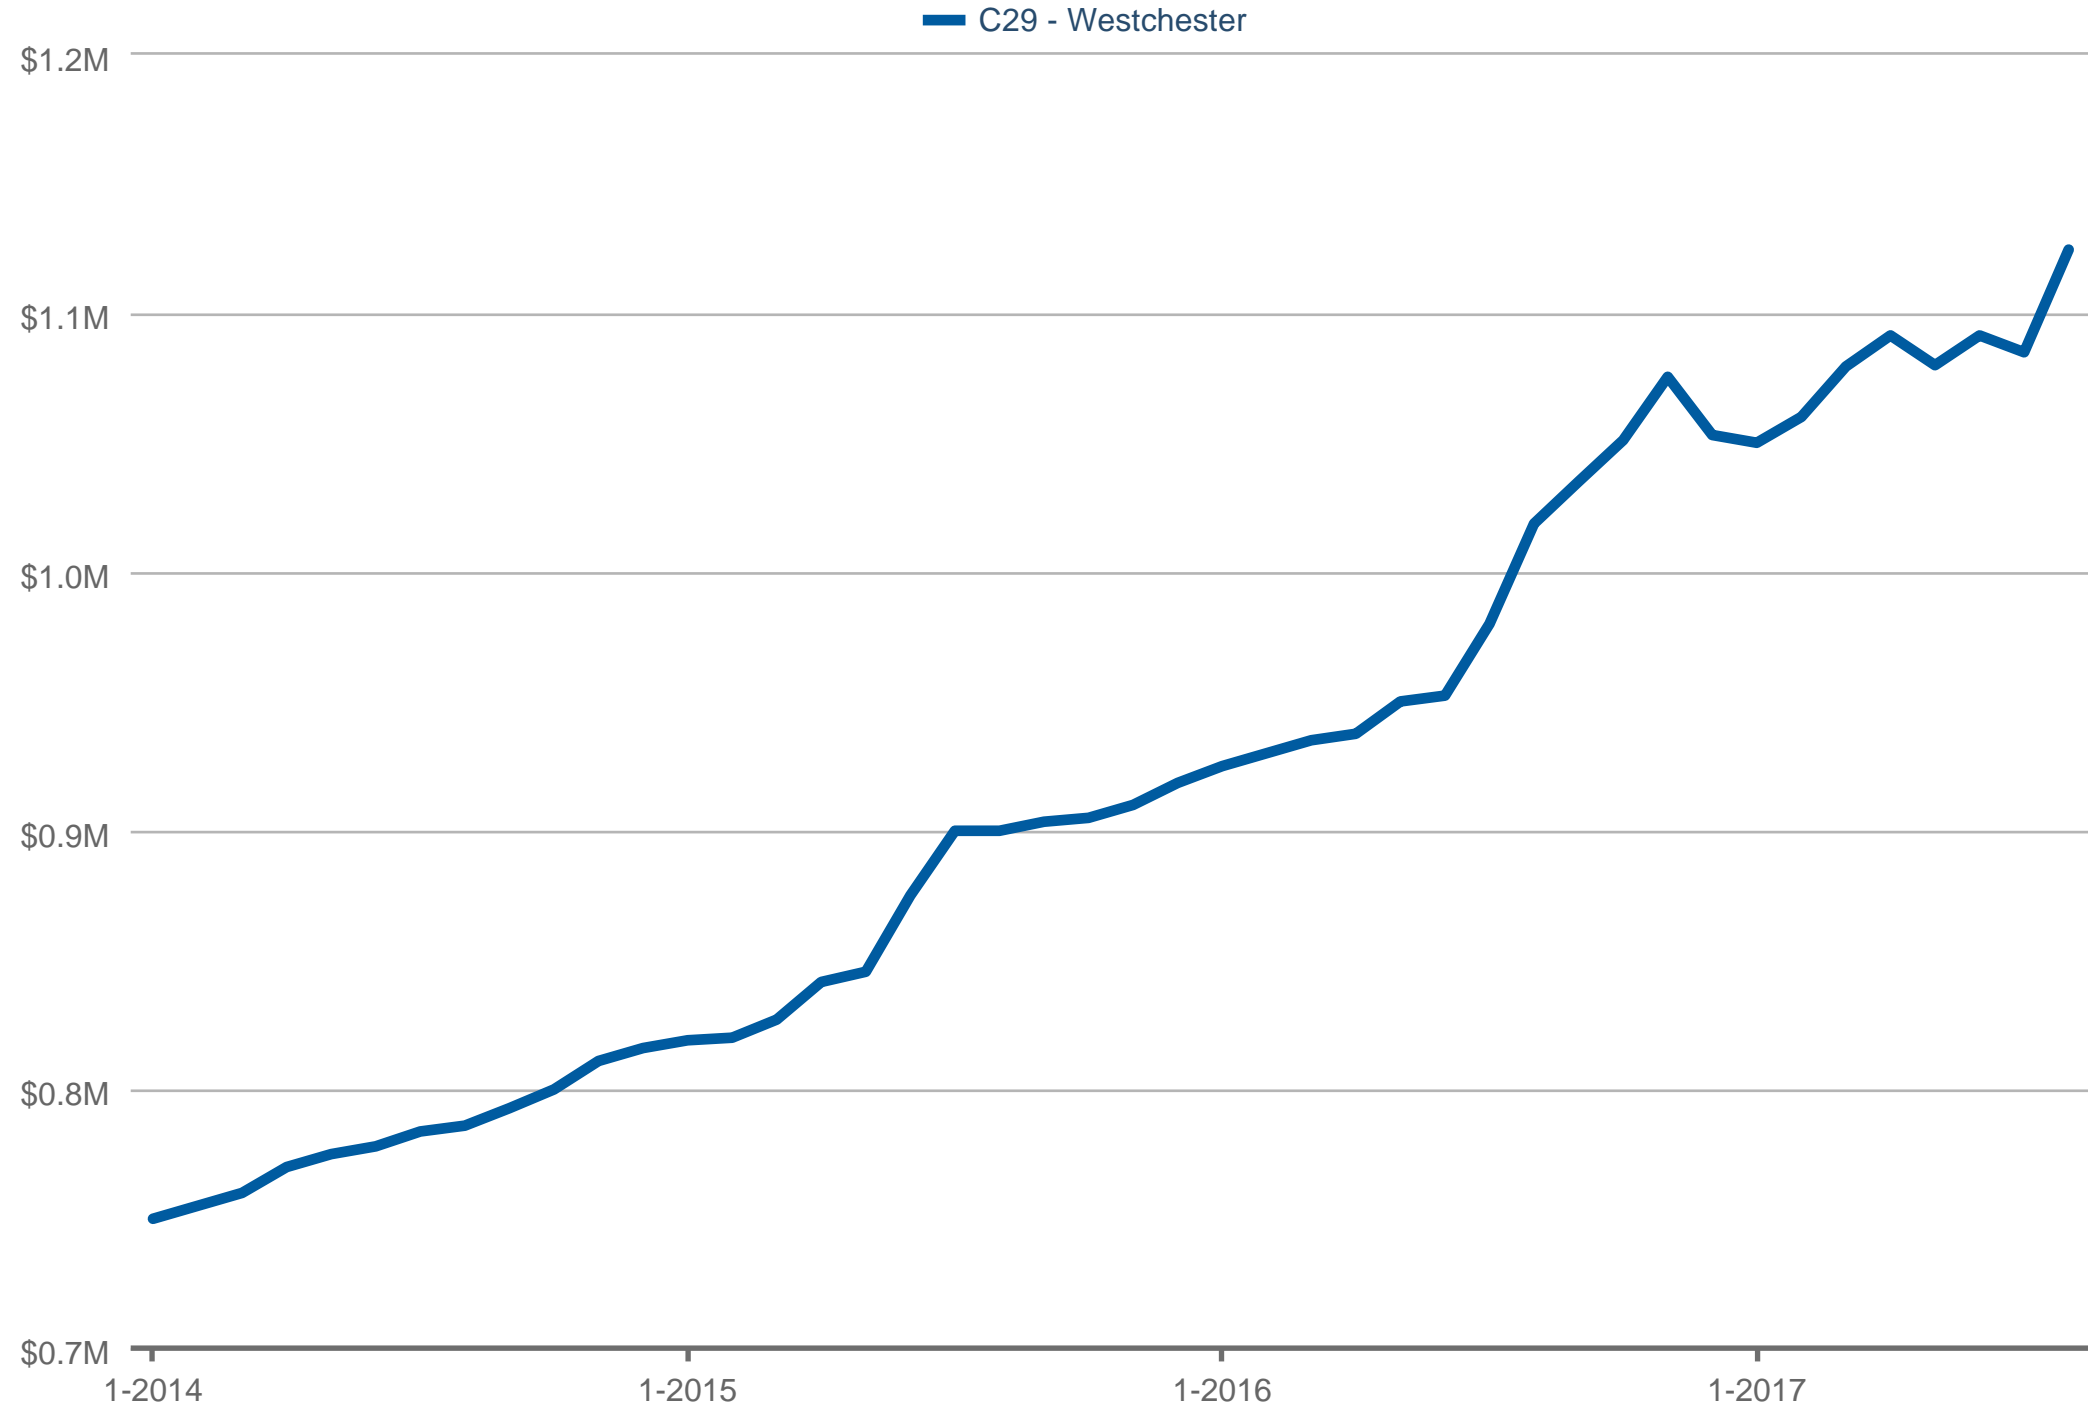

### Median Sales Price

C29 - Westchester: Single Family

Each data point is 12 months of activity. Data is from September 23, 2017.