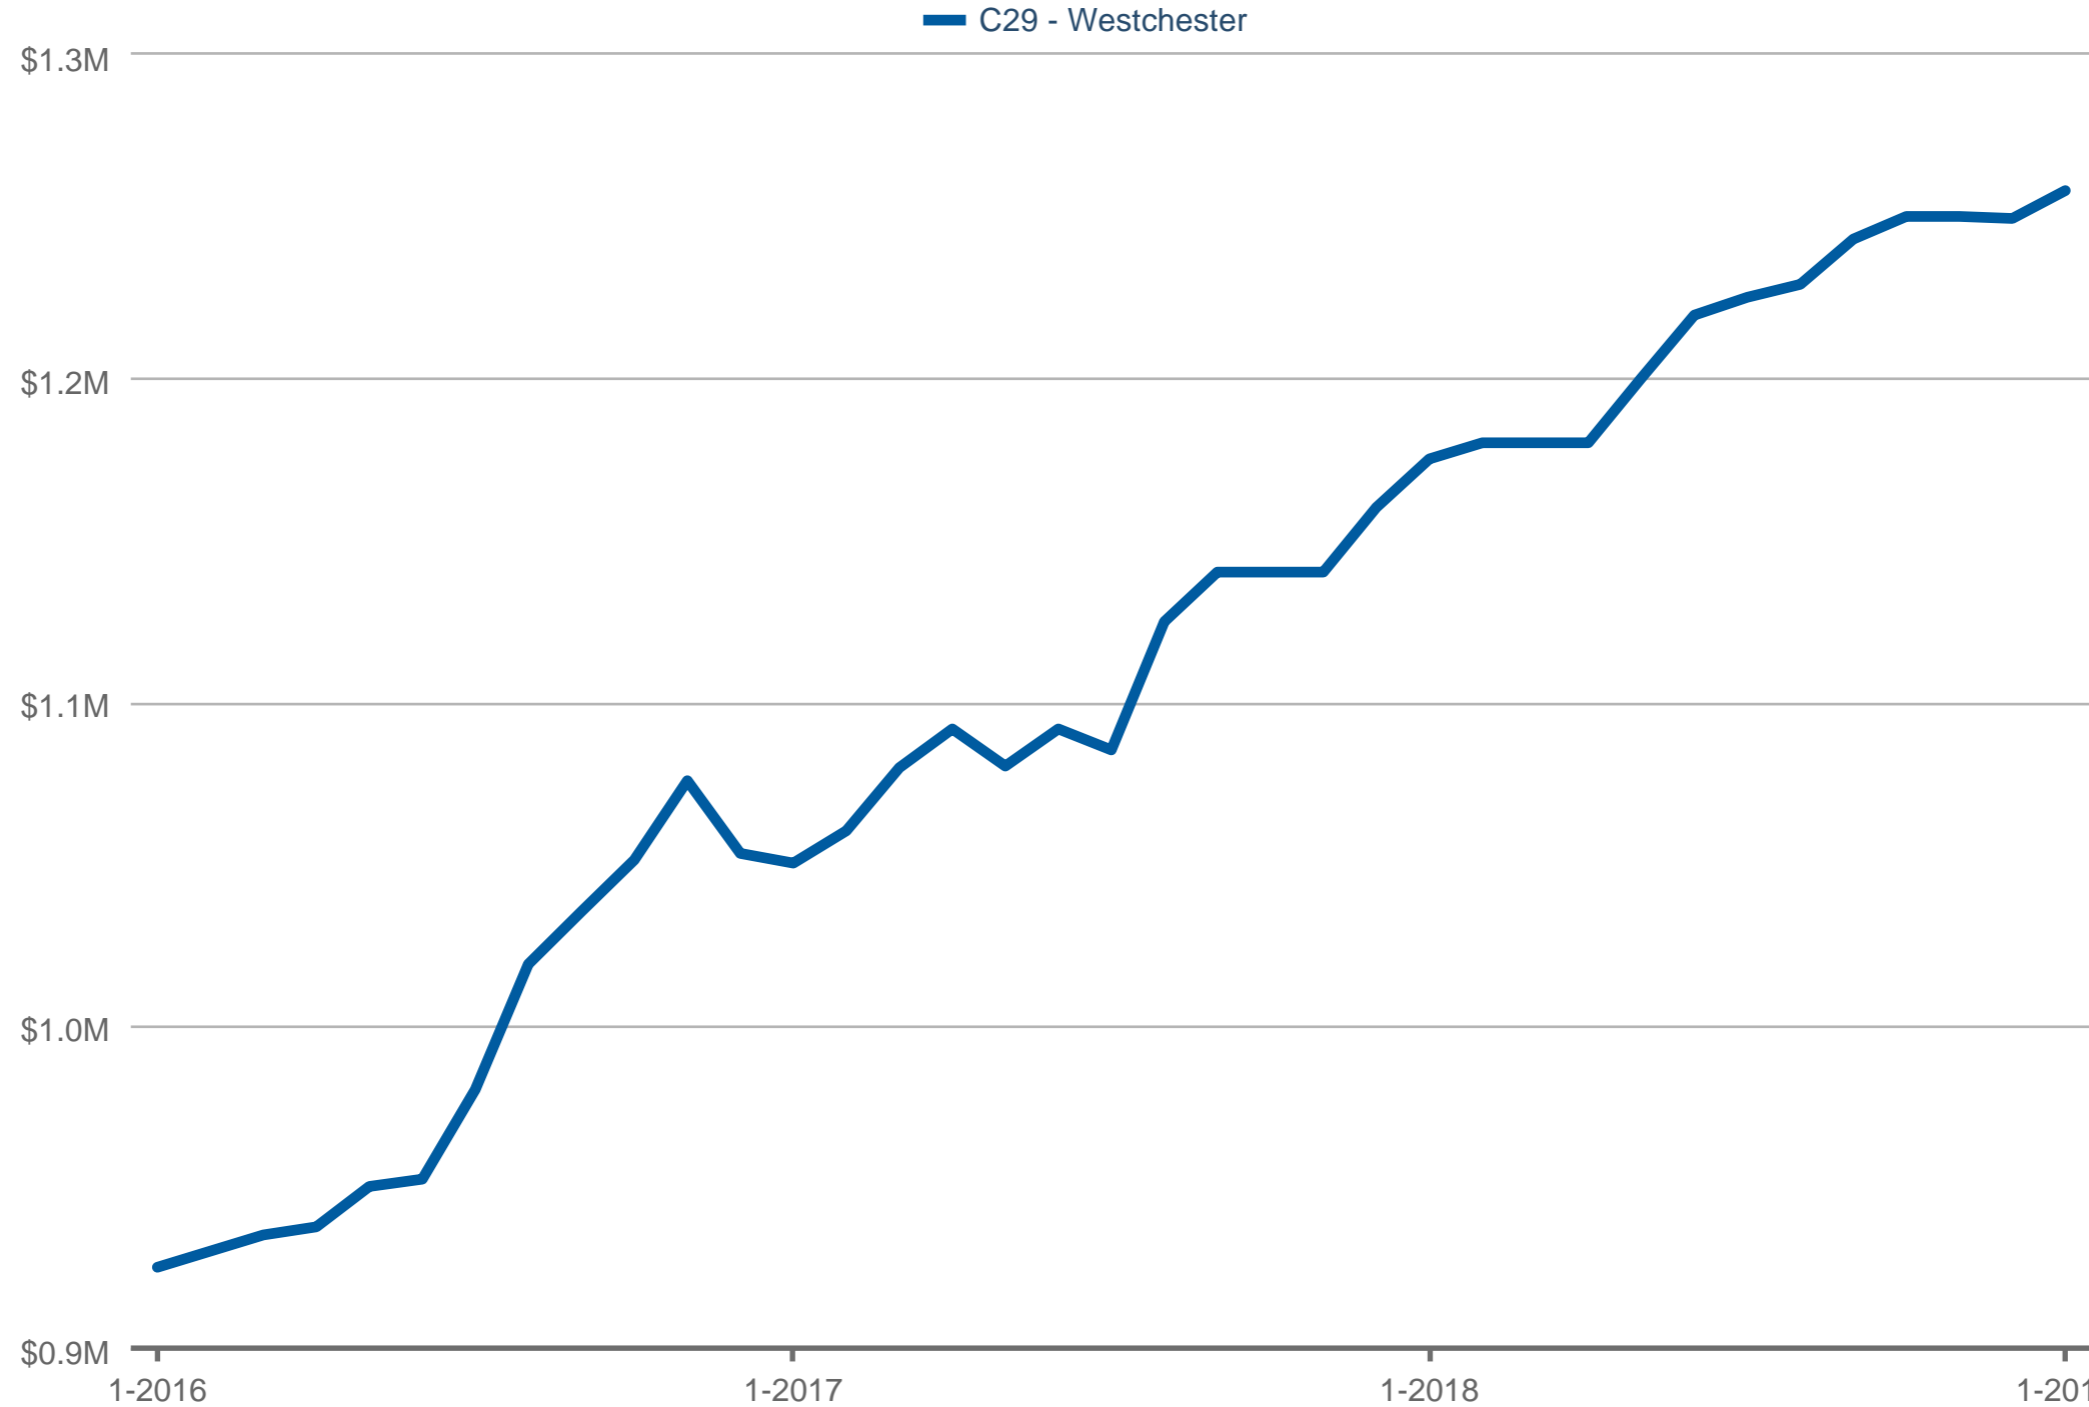

Median Sales Price

C29 - Westchester: Single Family

Each data point is 12 months of activity. Data is from February 21, 2019.

All data is from the California Regional Multiple Listing Service, INC. InfoSparks © 2019 ShowingTime.