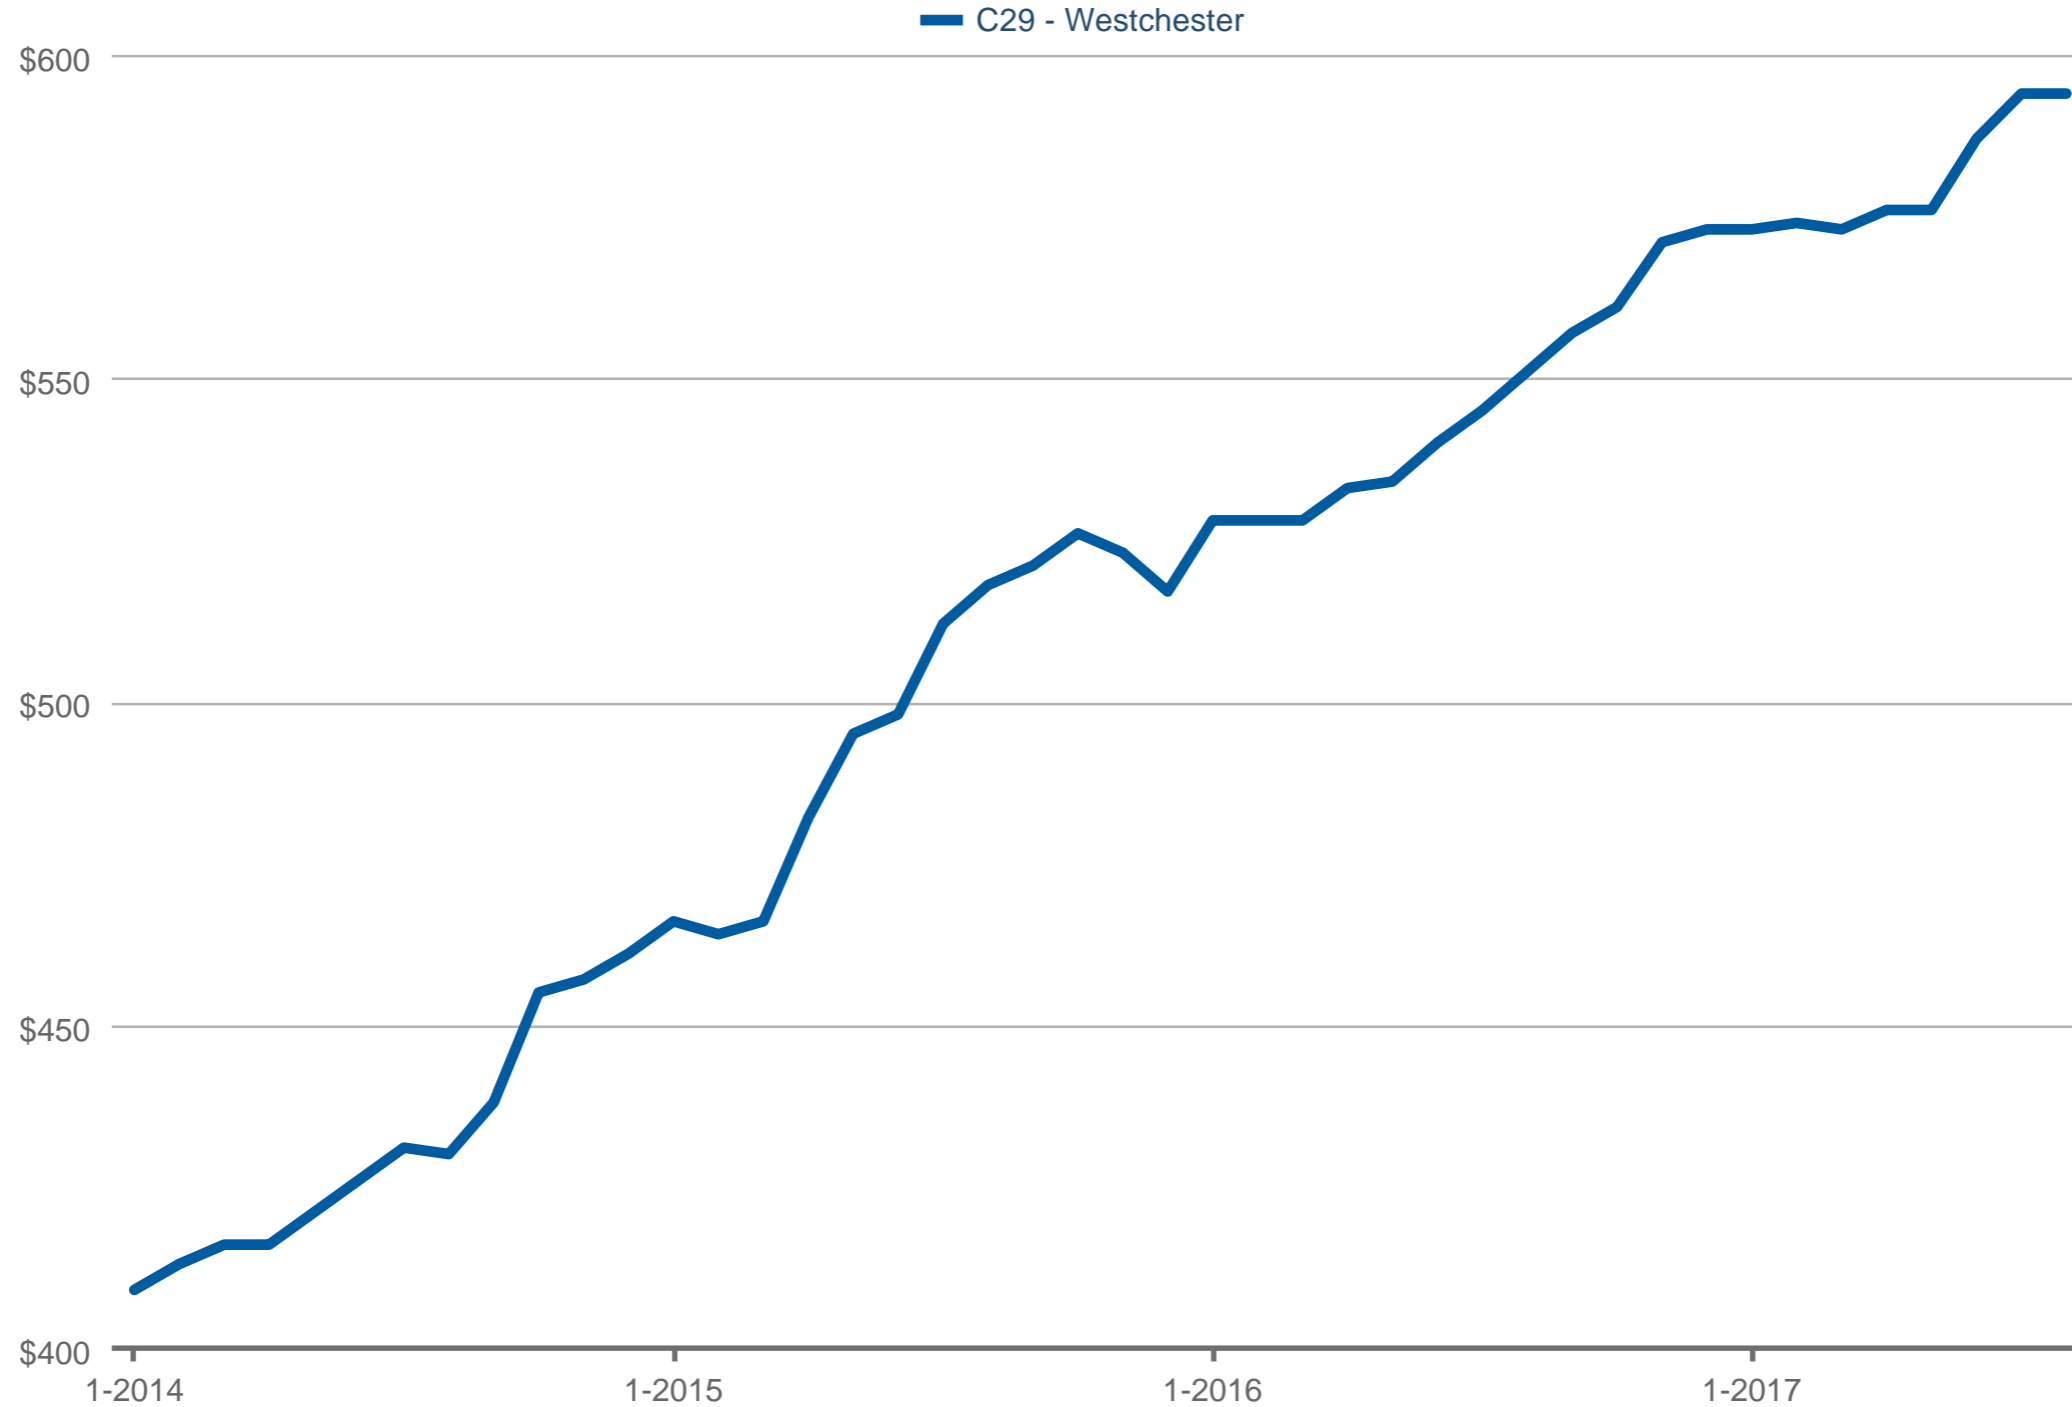

### Median Price Per Square Foot

C29 - Westchester: 4 Bedrooms or More, Single Family

Each data point is 12 months of activity. Data is from September 23, 2017.

All data is from the California Regional Multiple Listing Service, INC. InfoSparks © 2017 ShowingTime.