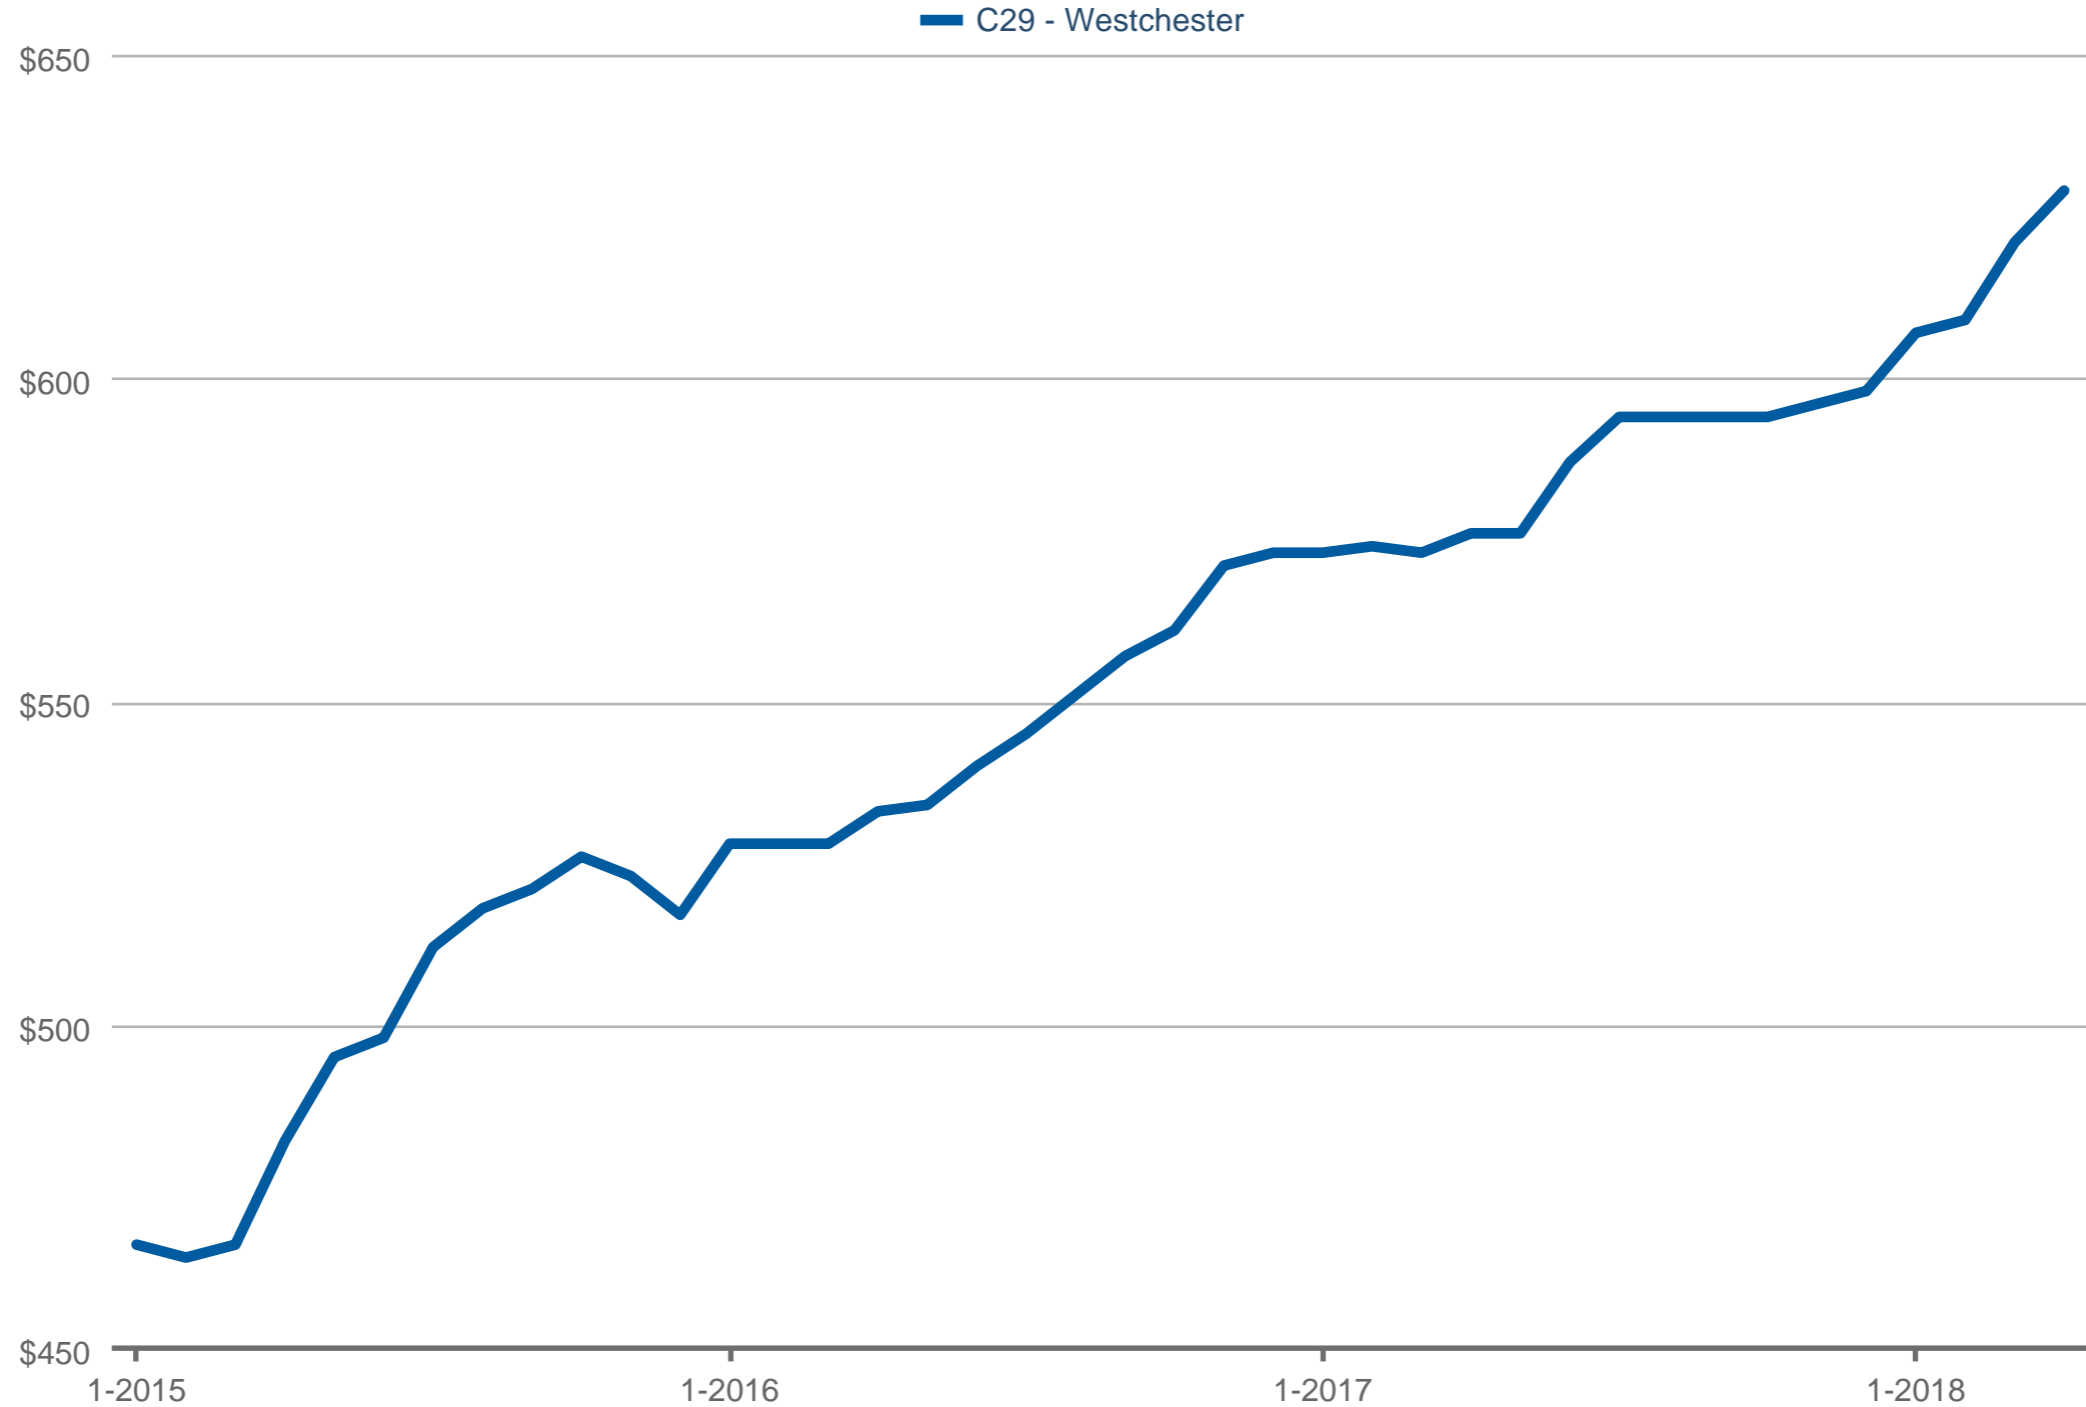

### Median Price Per Square Foot

C29 - Westchester: 4 Bedrooms or More, Single Family

Each data point is 12 months of activity. Data is from May 25, 2018.