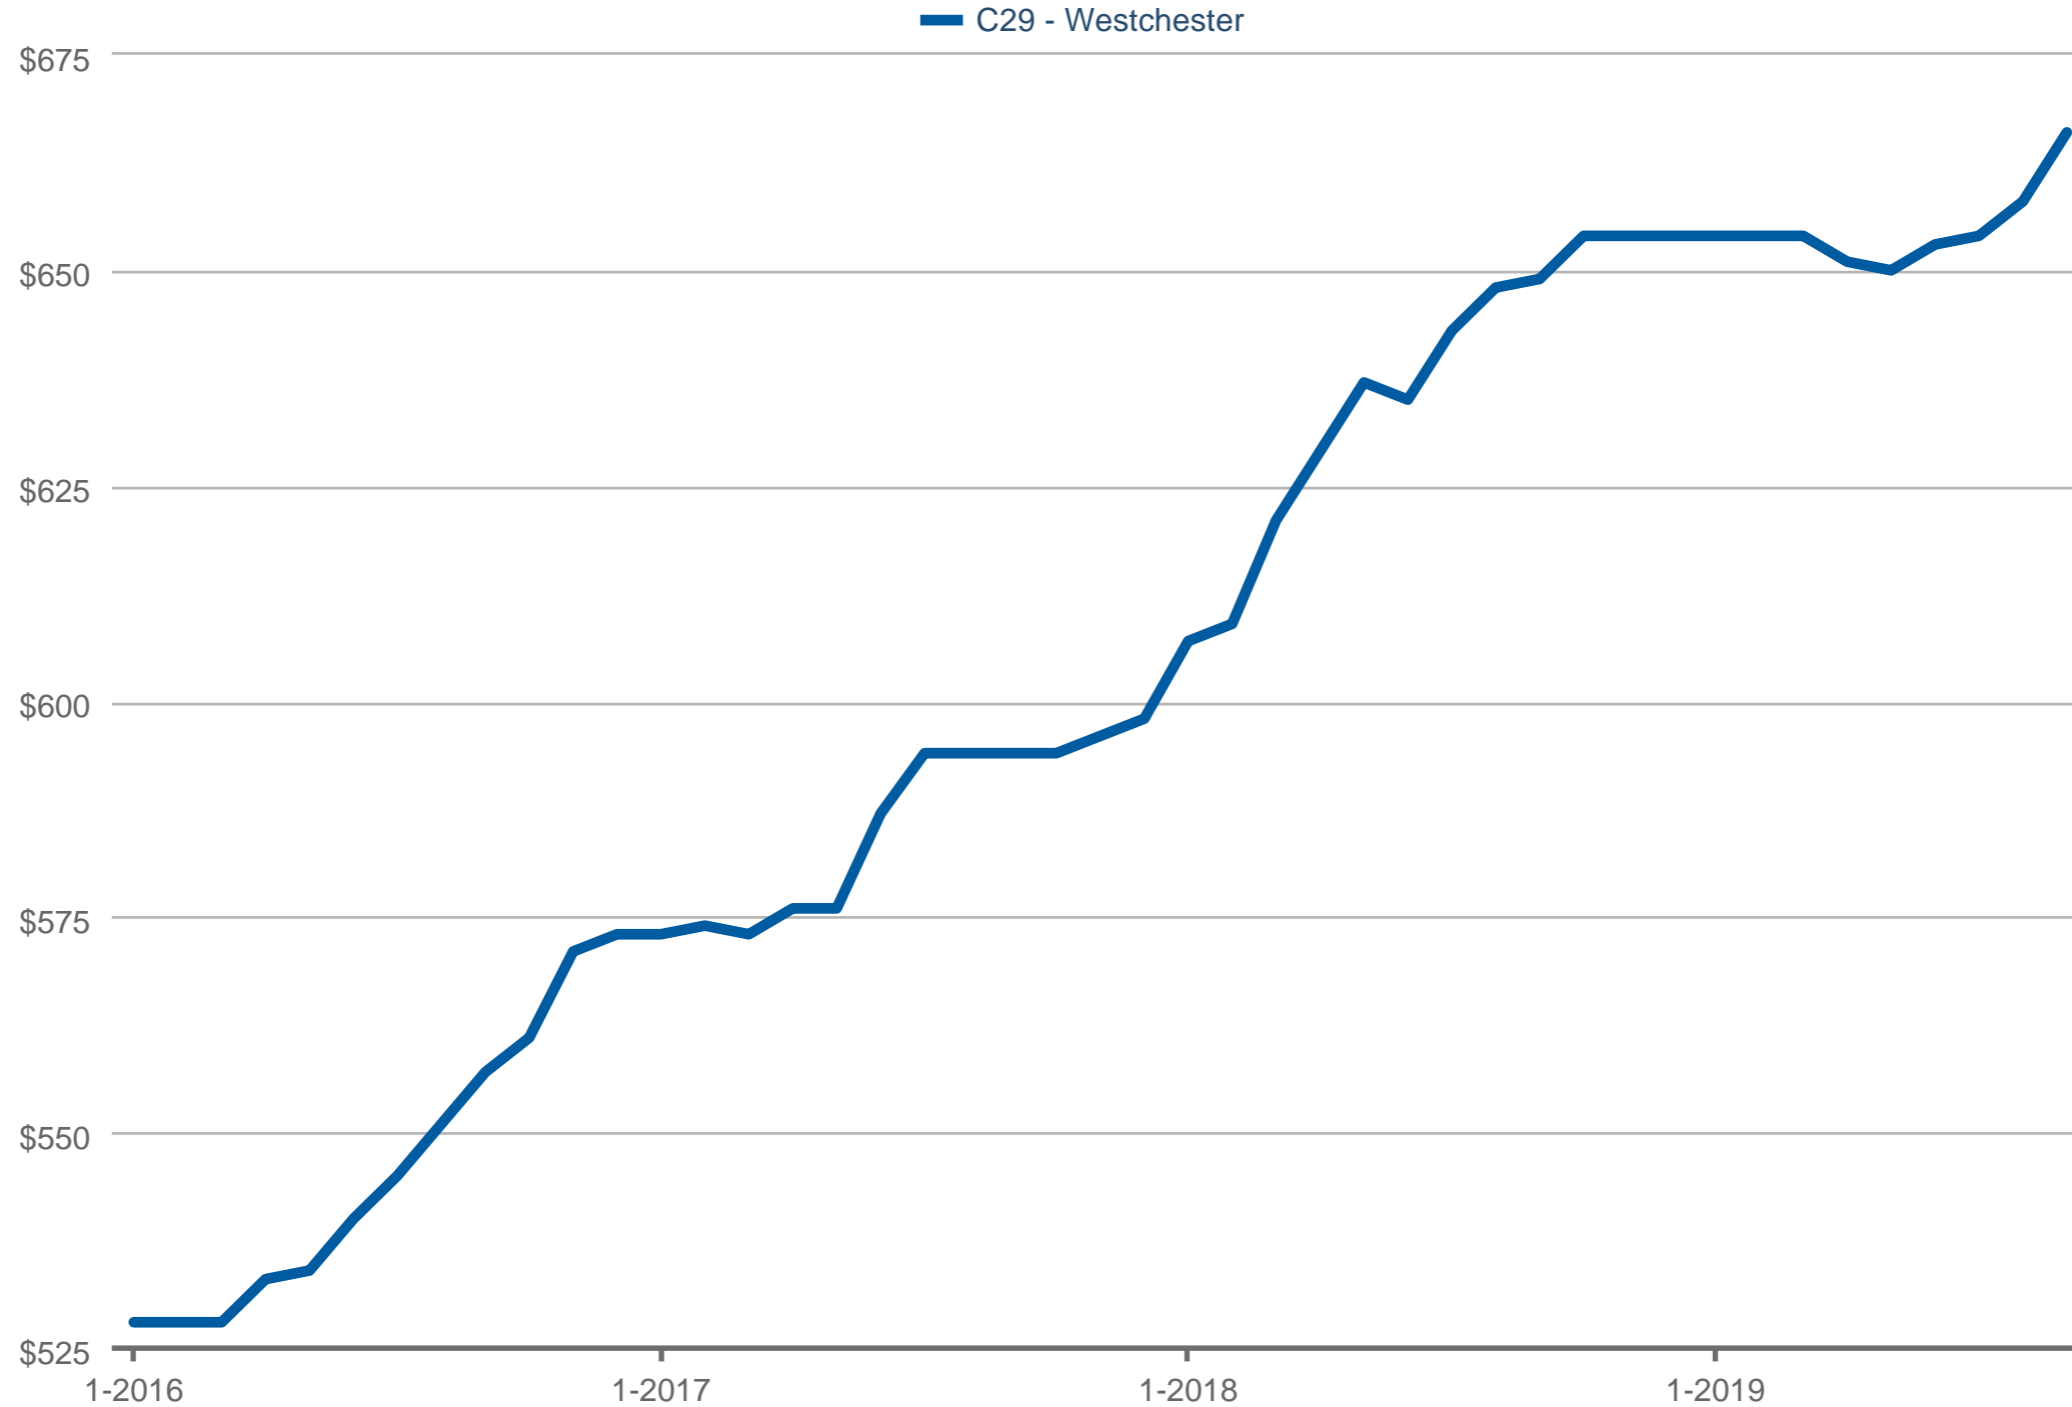

### Median Price Per Square Foot

C29 - Westchester: 4 Bedrooms or More, Single Family

Each data point is 12 months of activity. Data is from October 15, 2019.