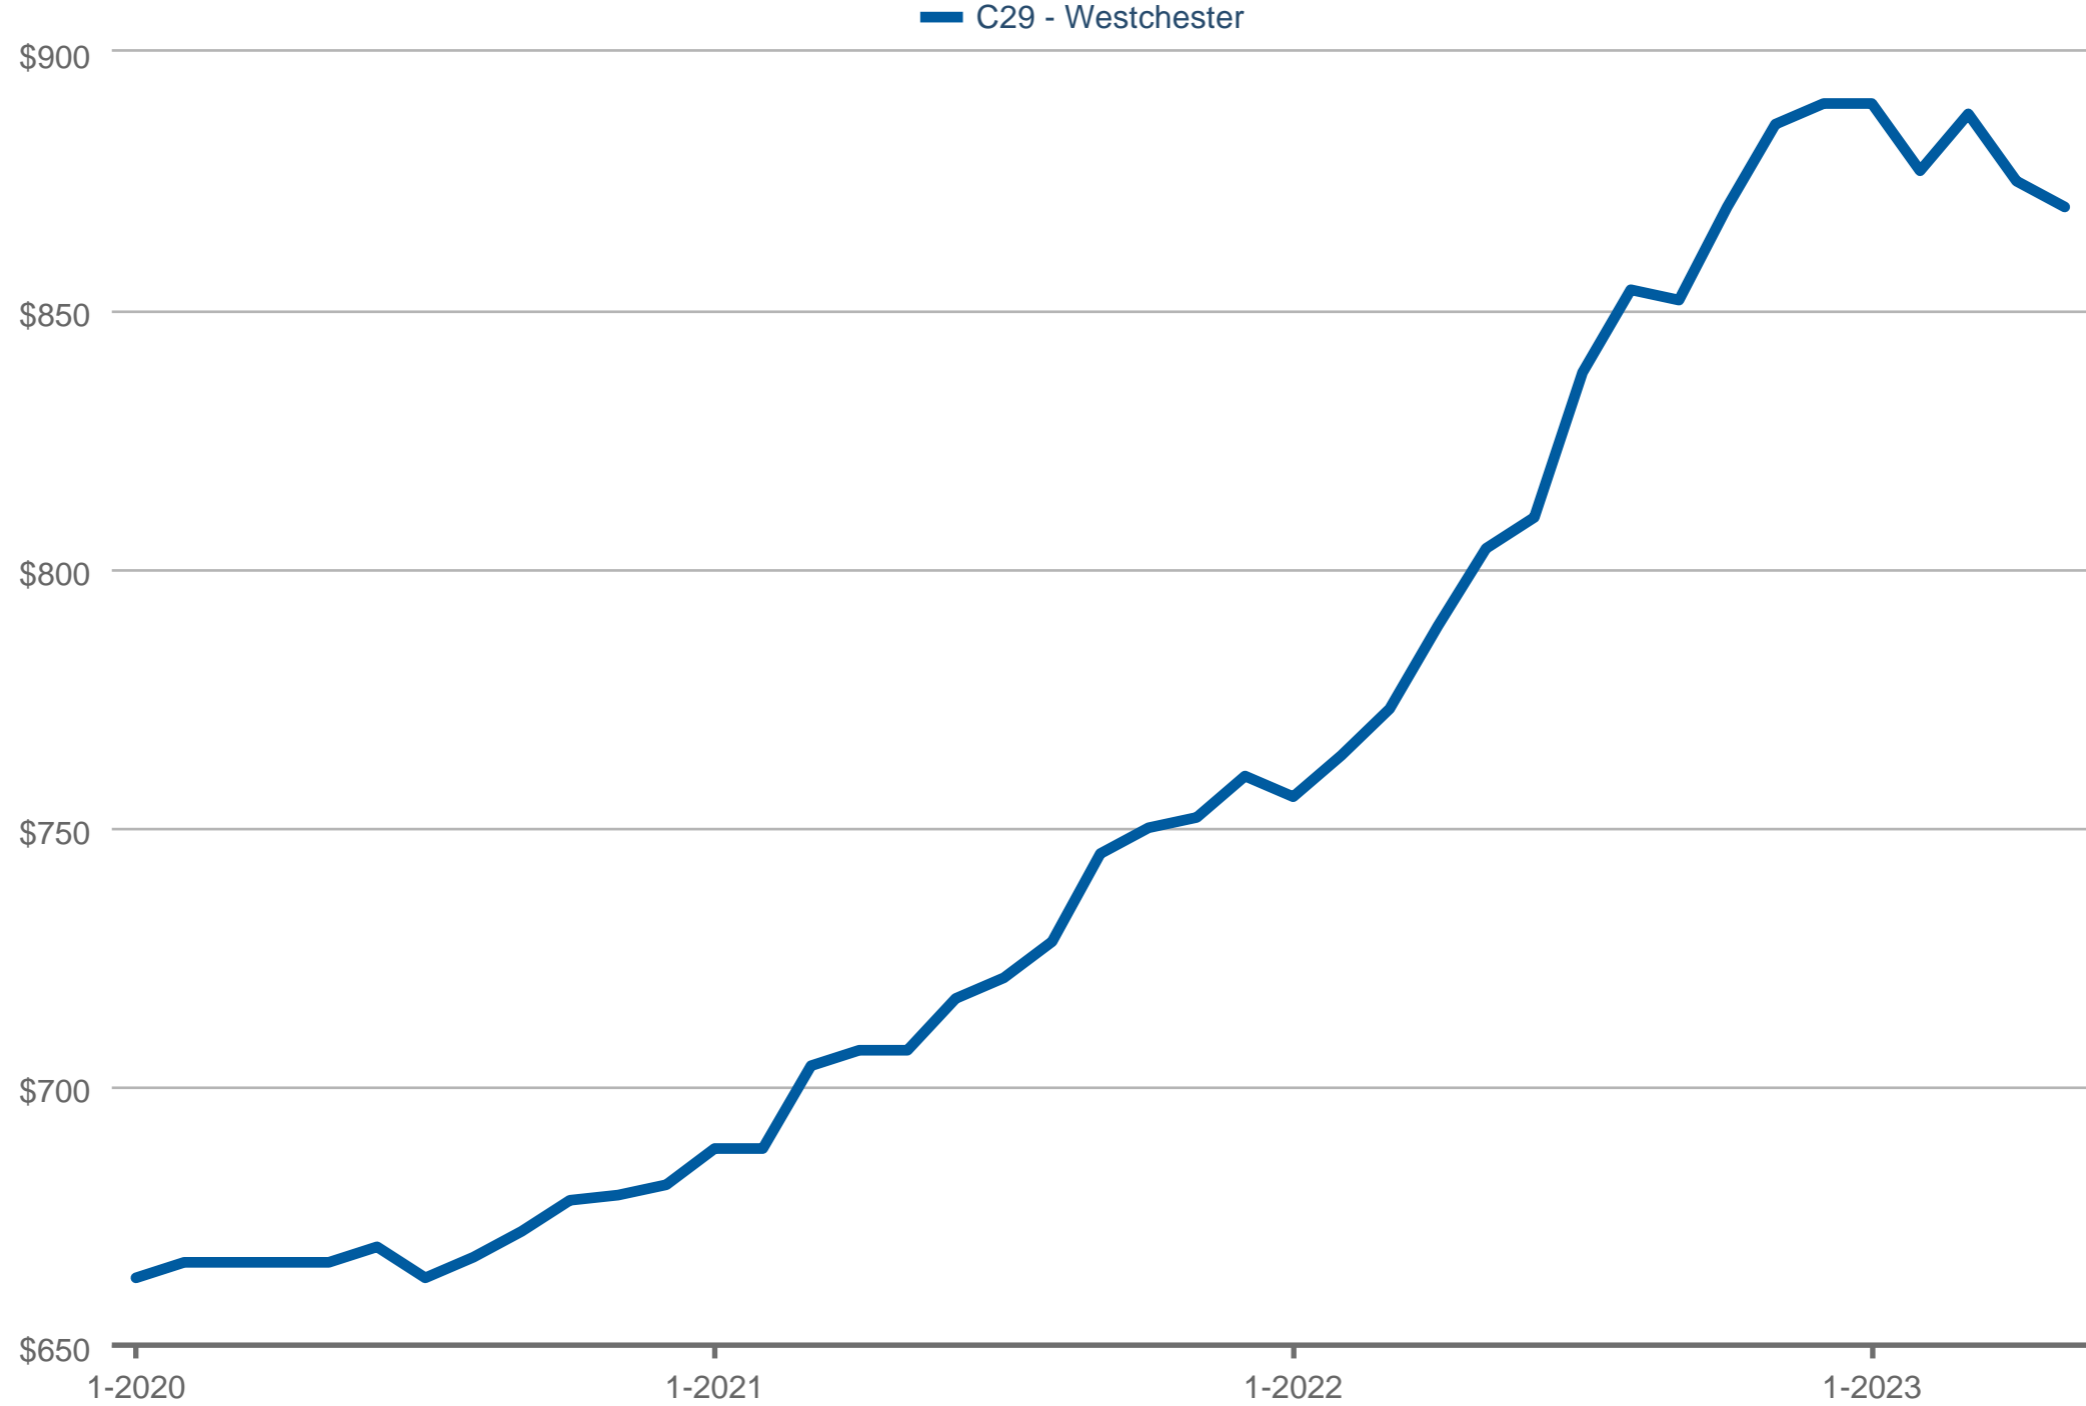

### Median Price Per Square Foot

C29 - Westchester: 4 Bedrooms or More, Residential, Single Family

Each data point is 12 months of activity. Data is from June 5, 2023.