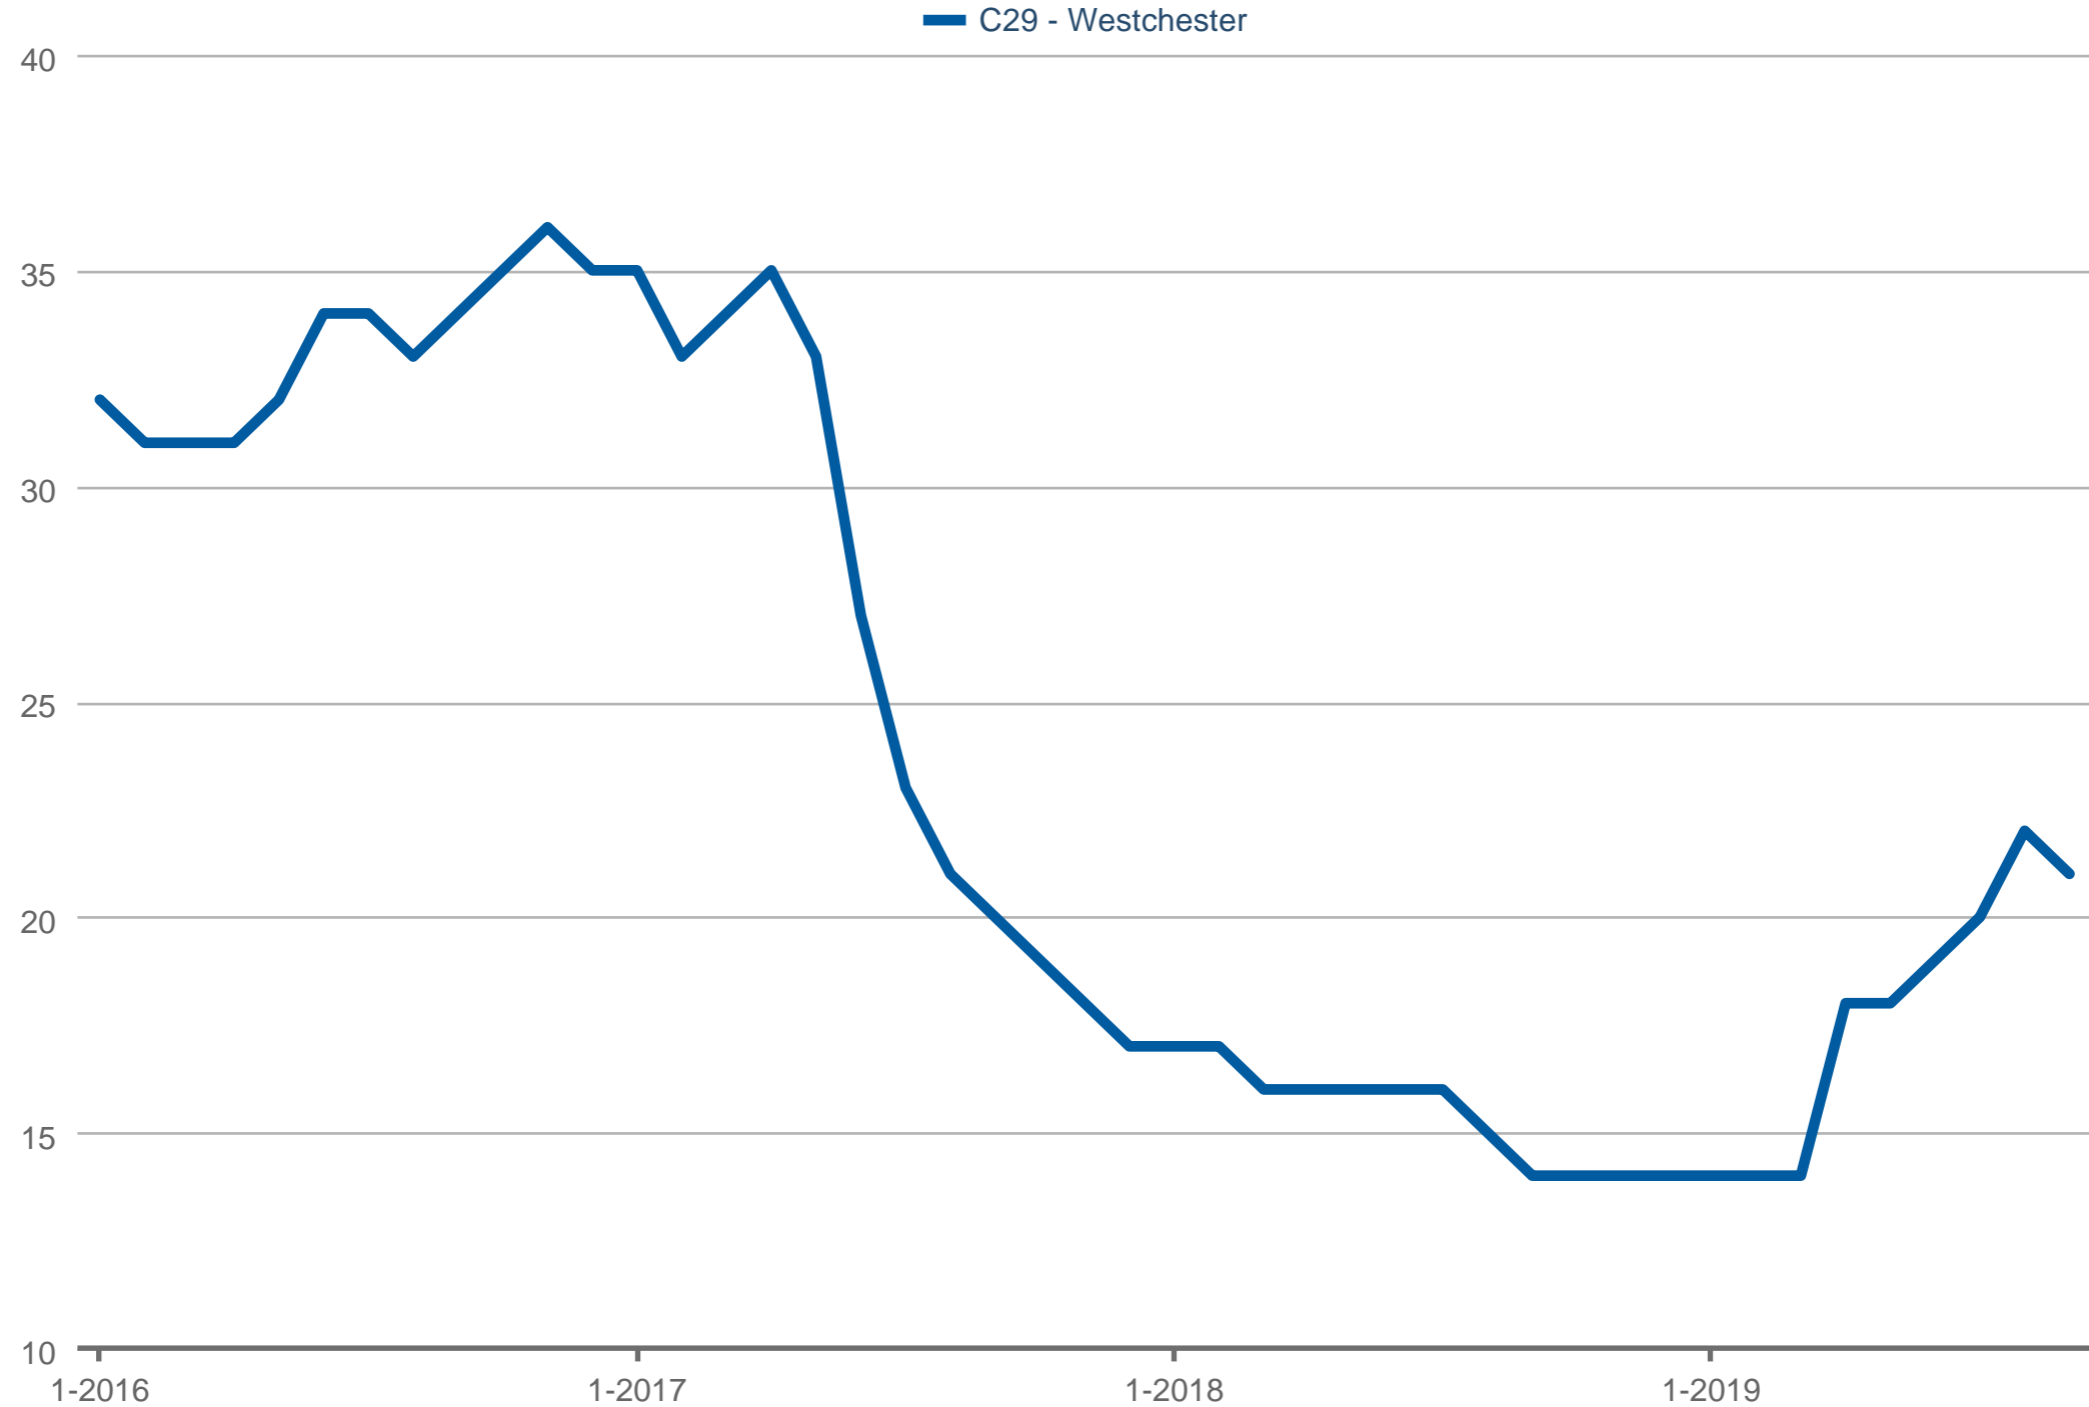

Median Days on Market

C29 - Westchester: Single Family

Each data point is 12 months of activity. Data is from October 15, 2019.