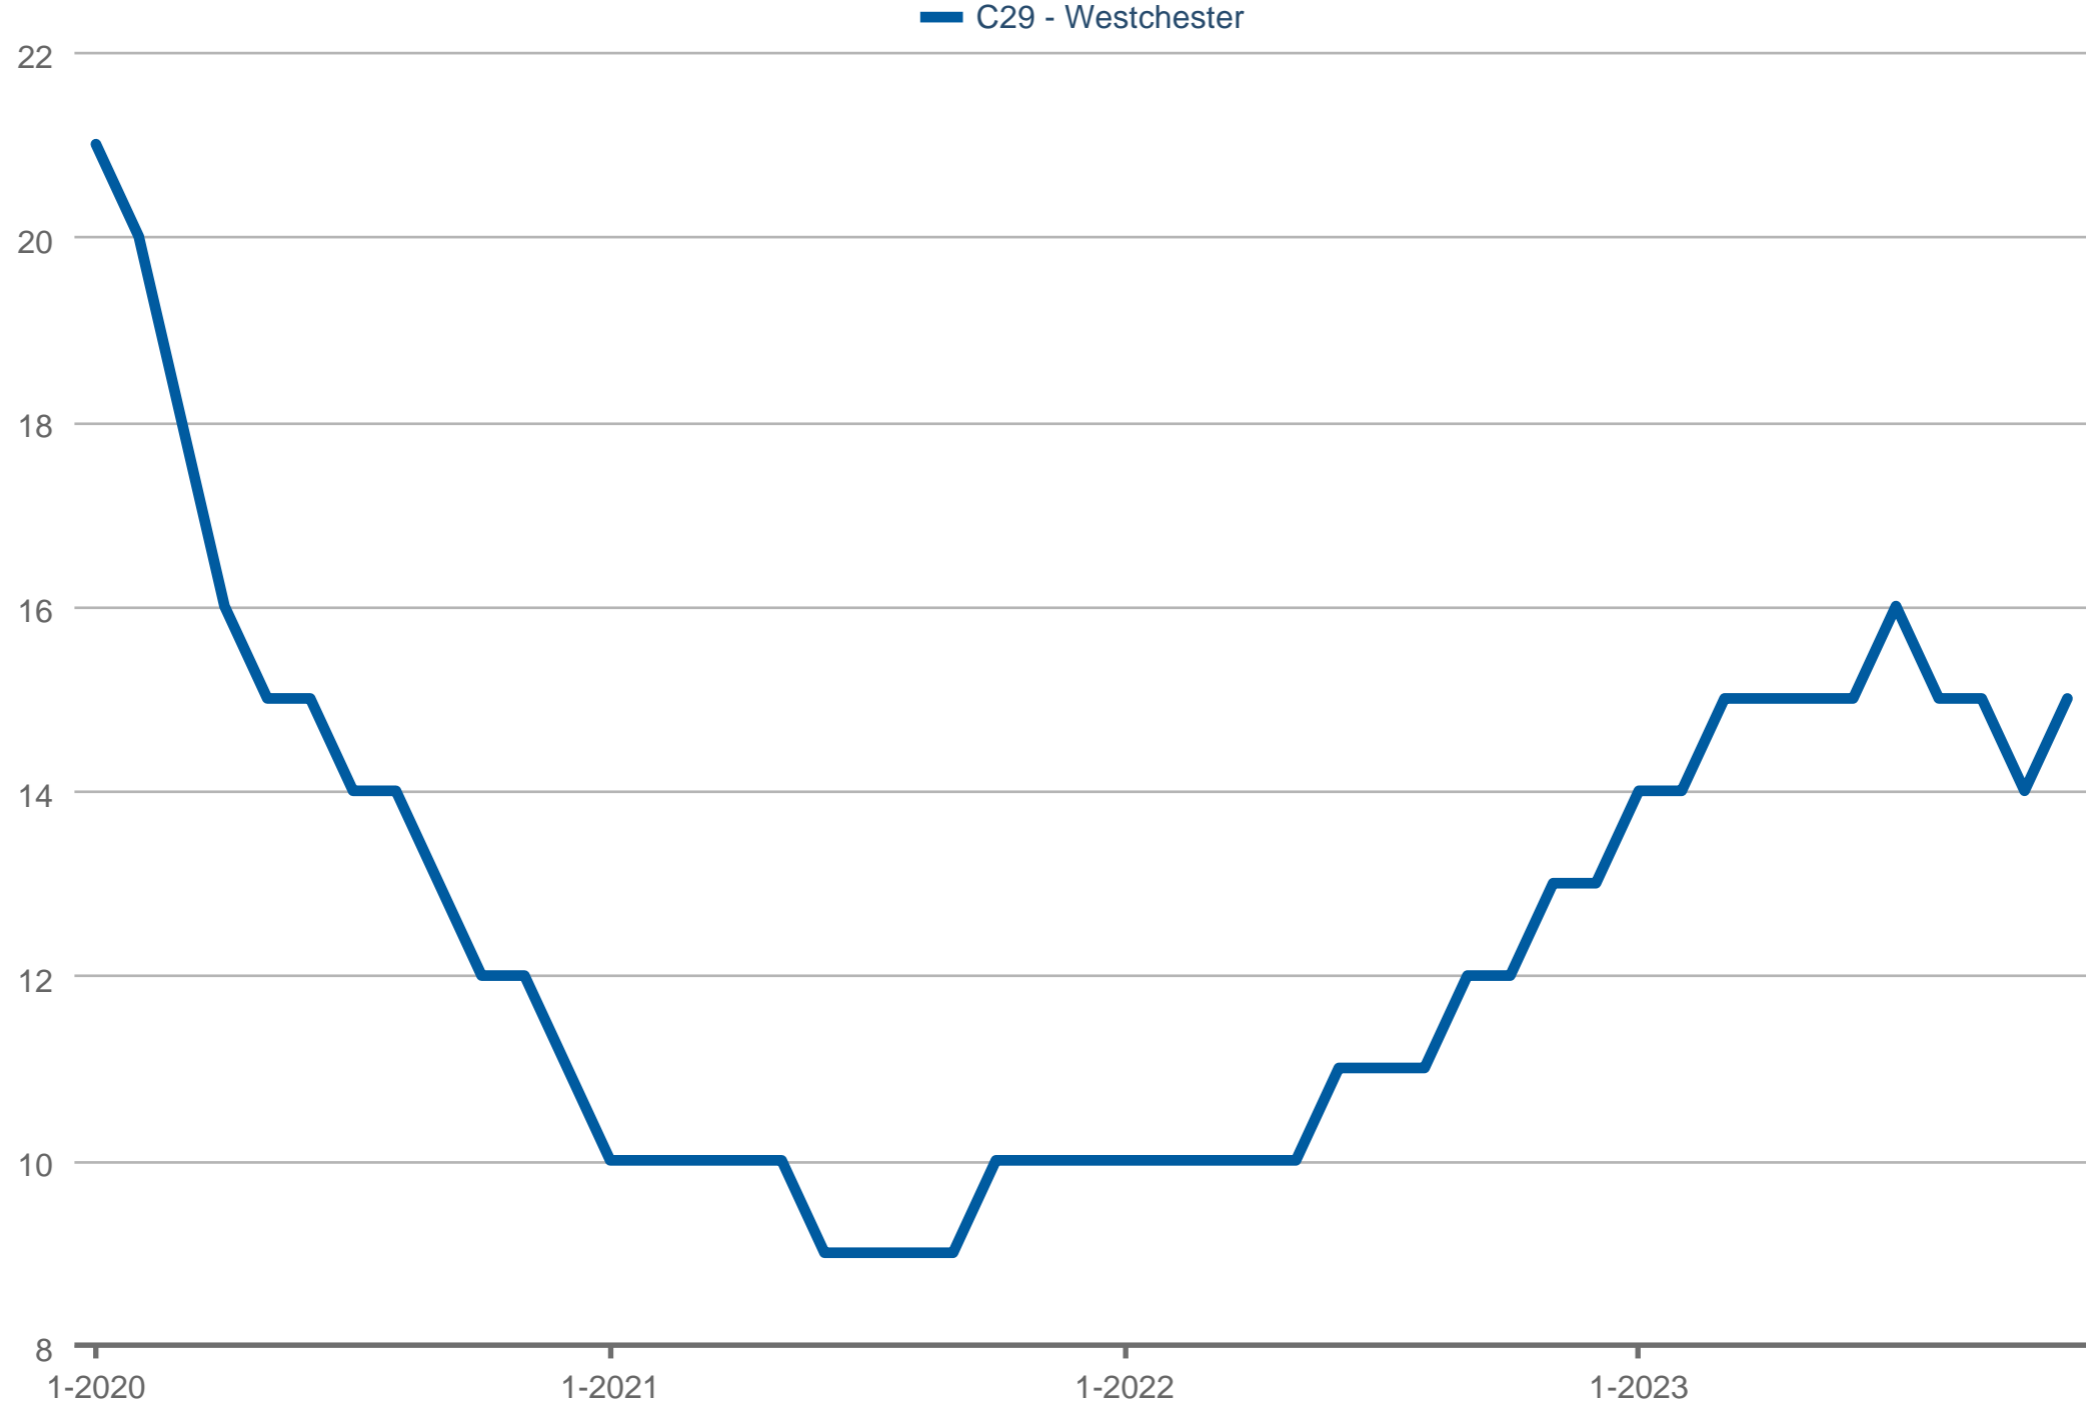

buy. sell. residential in silicon beach

Median Days on Market

C29 - Westchester: Residential, Single Family

Each data point is 12 months of activity. Data is from December 10, 2023.