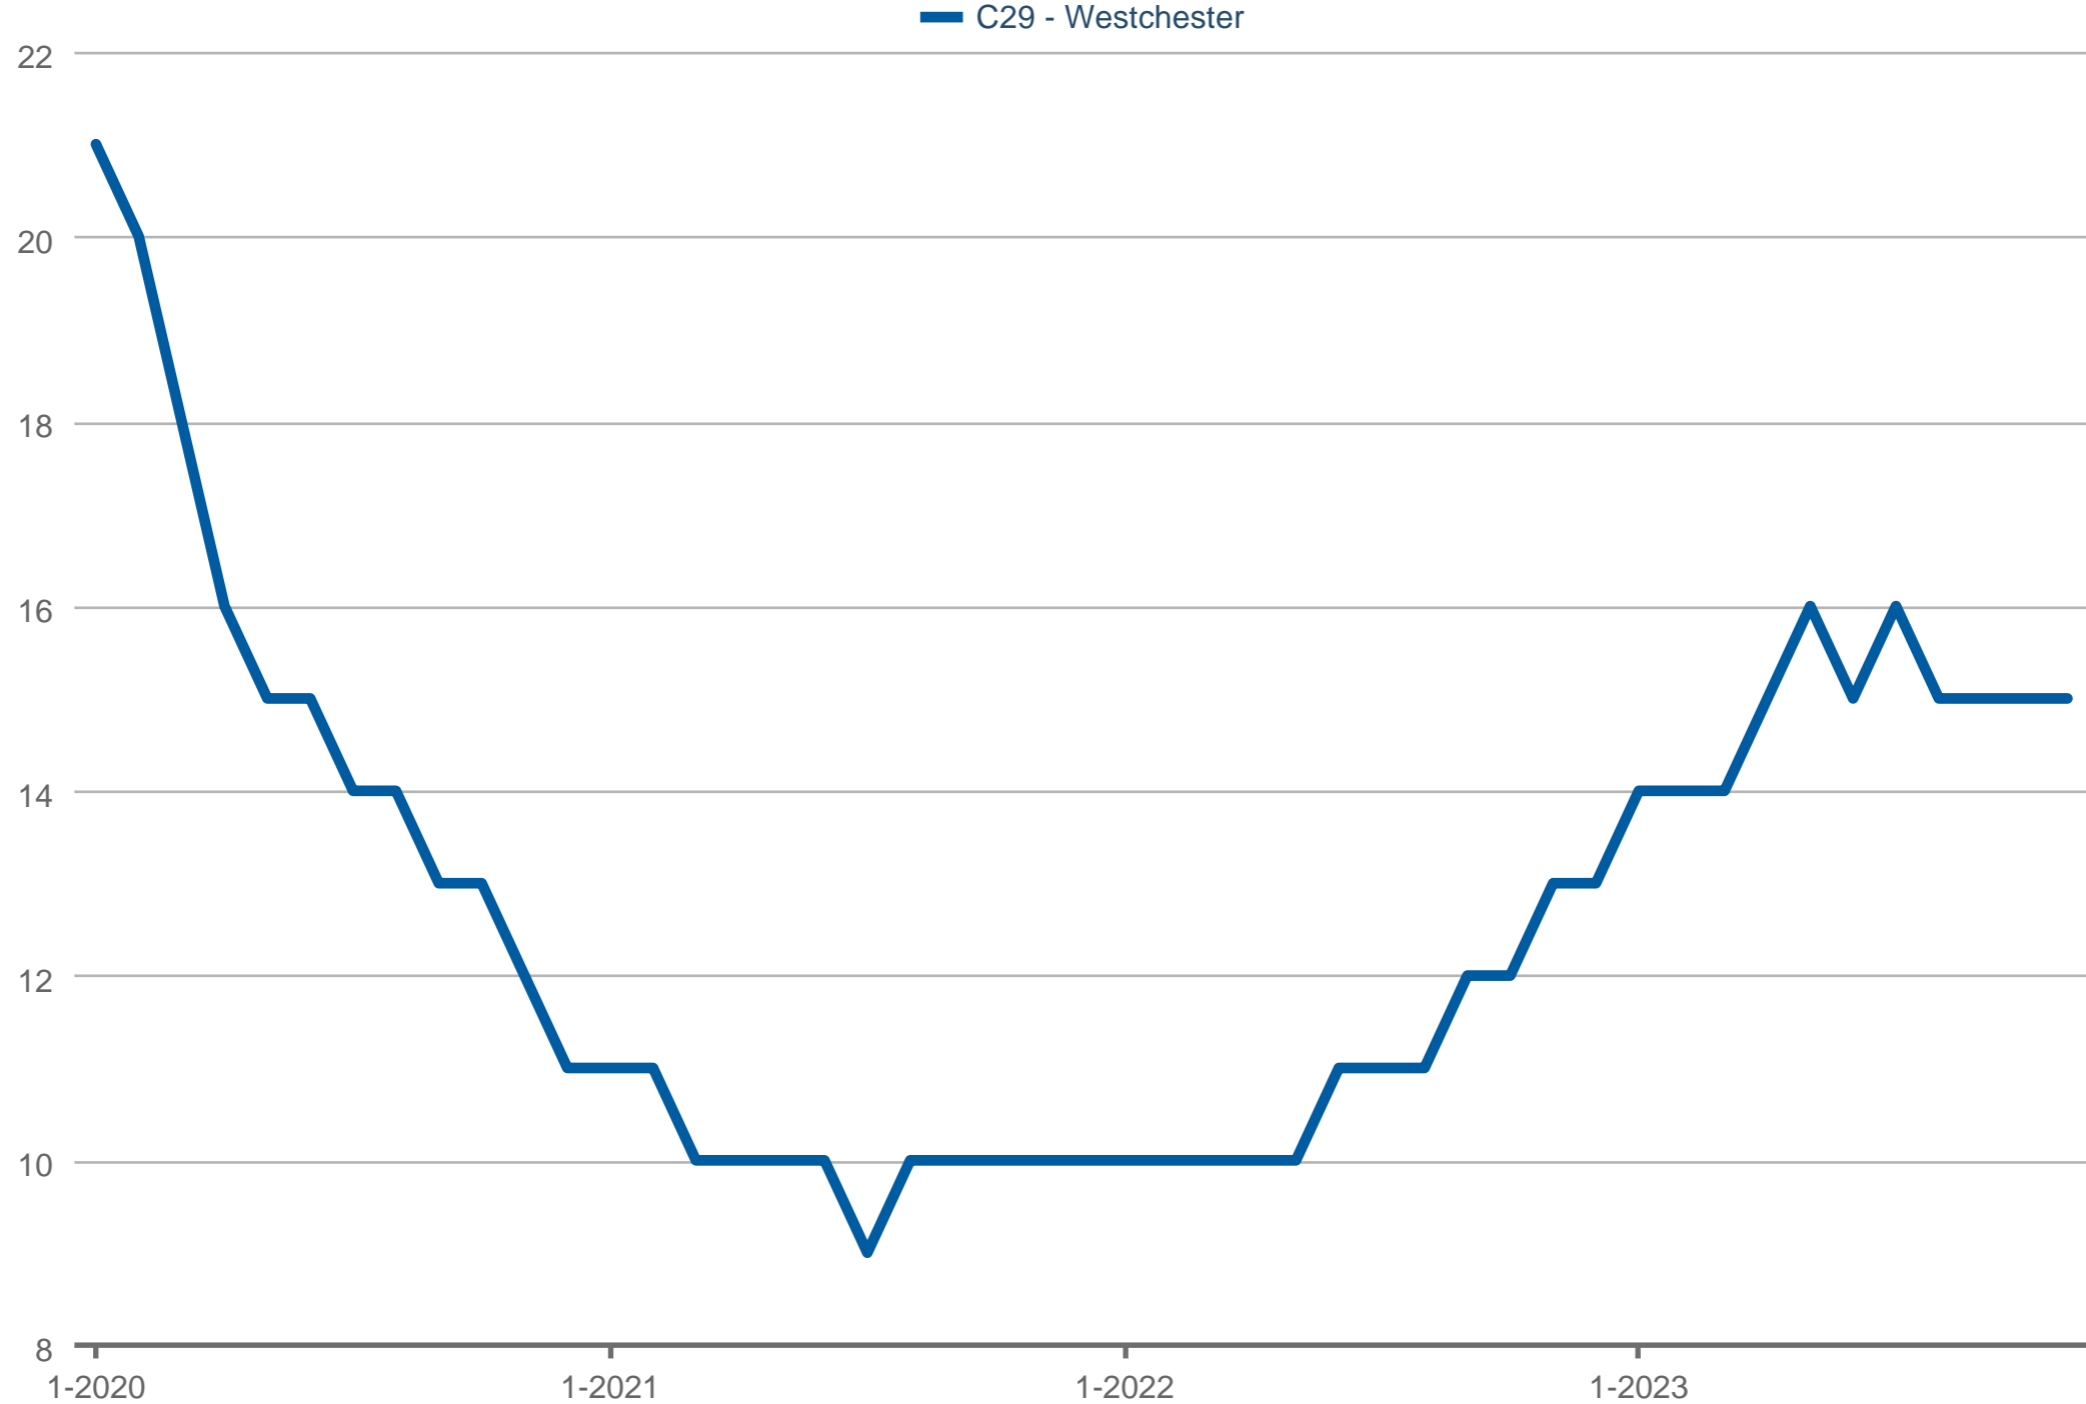

buy. sell. residential in silicon beach

Median Days on Market

C29 - Westchester: Residential

Each data point is 12 months of activity. Data is from December 10, 2023.

All data is from the California Regional Multiple Listing Service, INC. InfoSparks © 2023 ShowingTime.