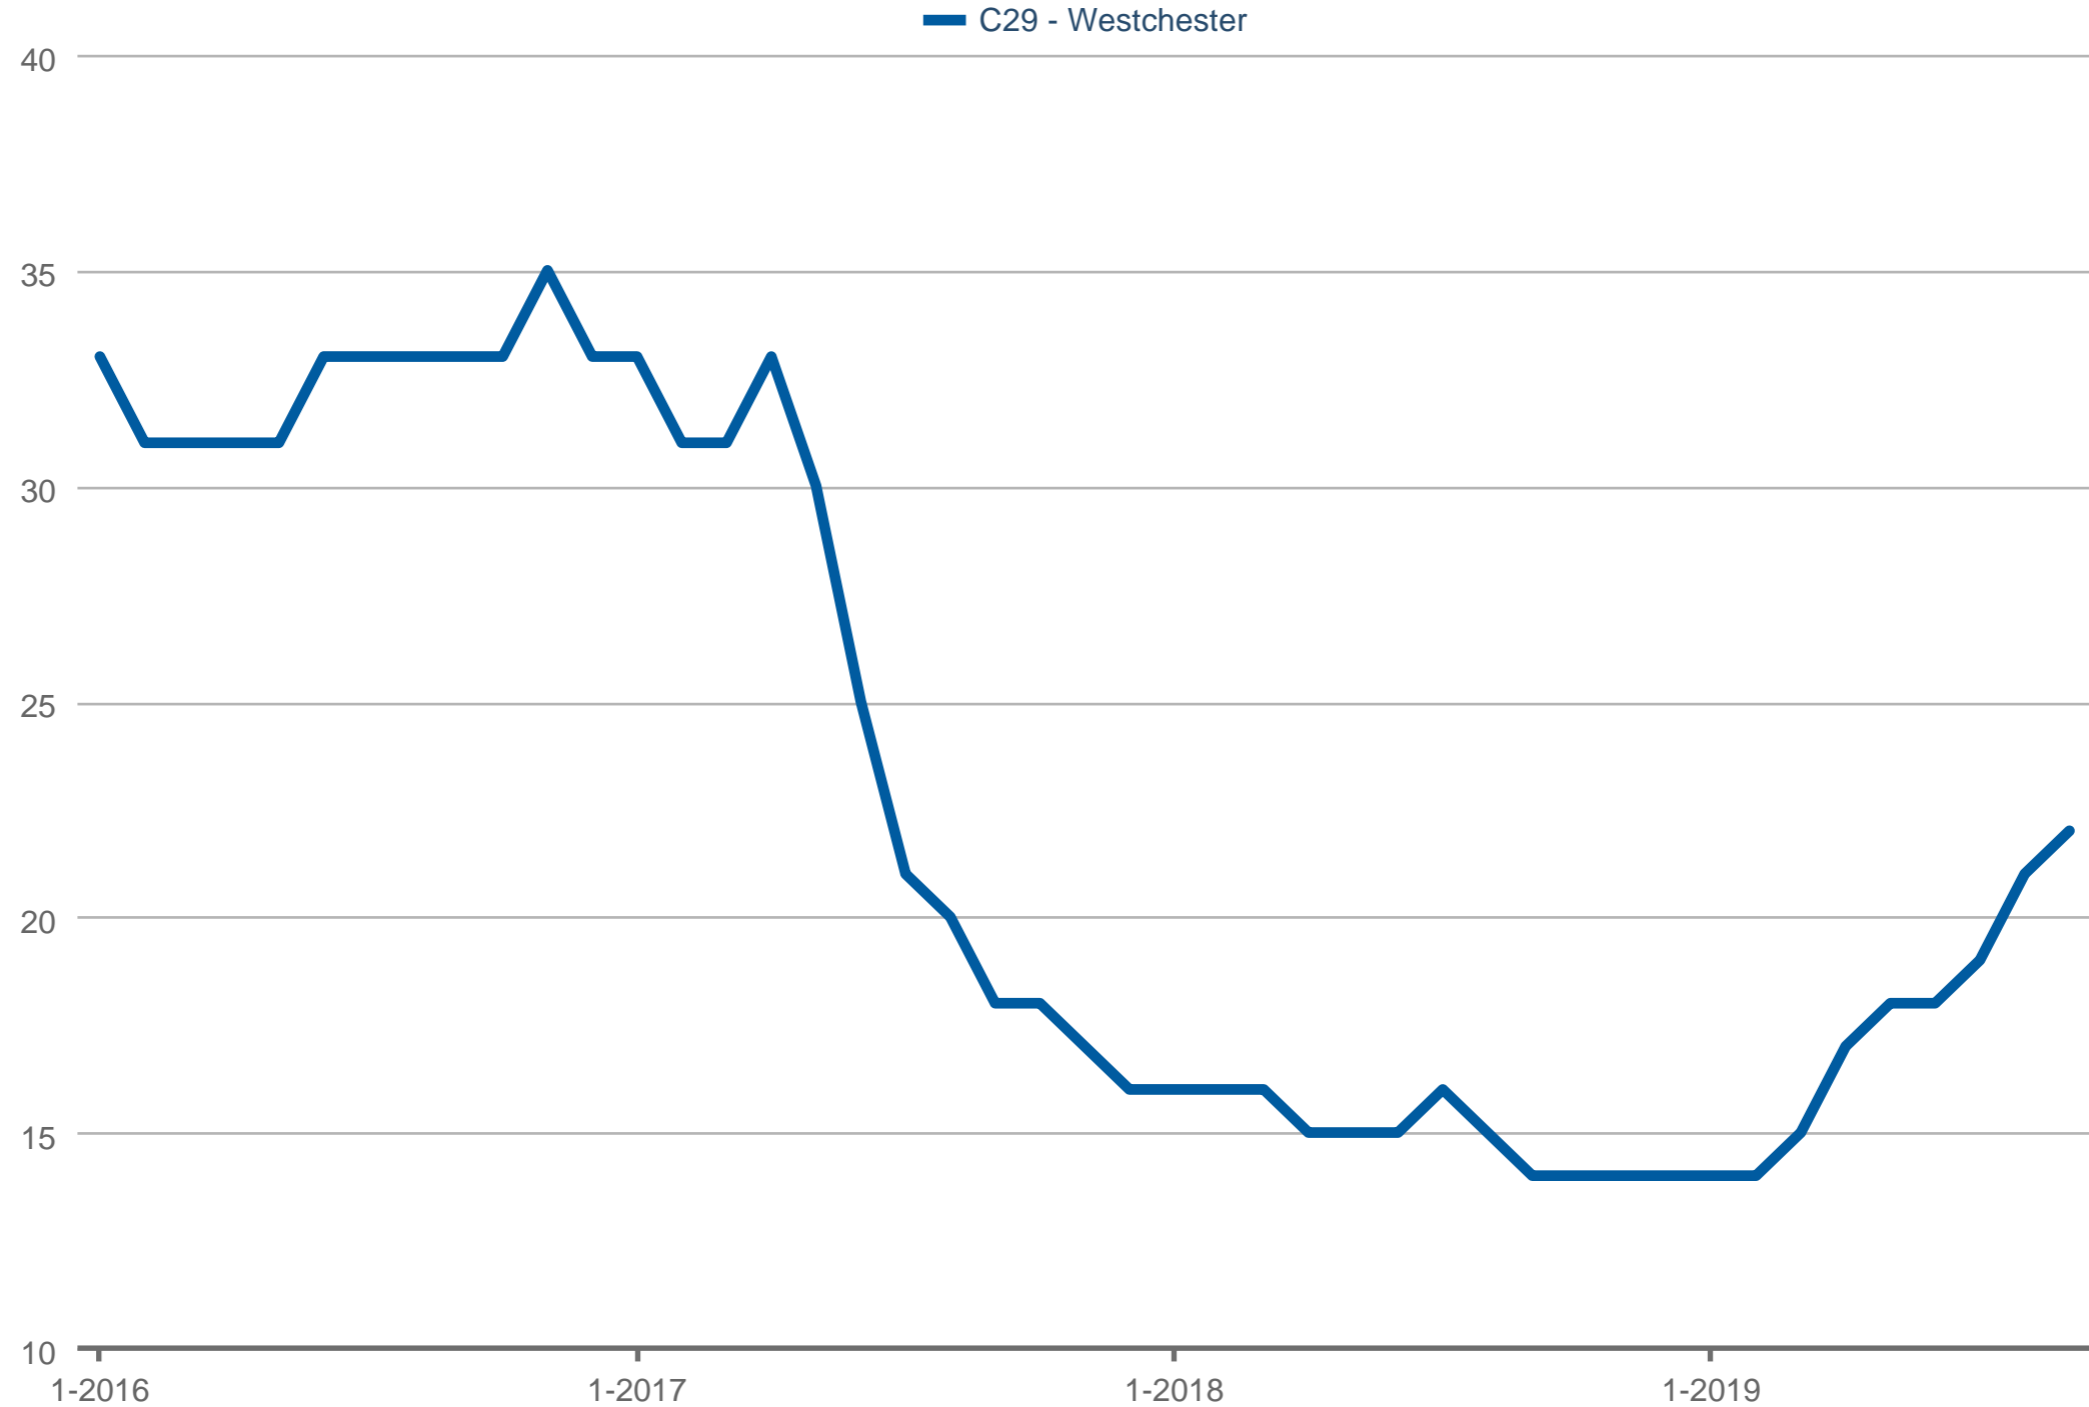

Median Days on Market

C29 - Westchester

Each data point is 12 months of activity. Data is from October 15, 2019.

All data is from the California Regional Multiple Listing Service, INC. InfoSparks © 2019 ShowingTime.