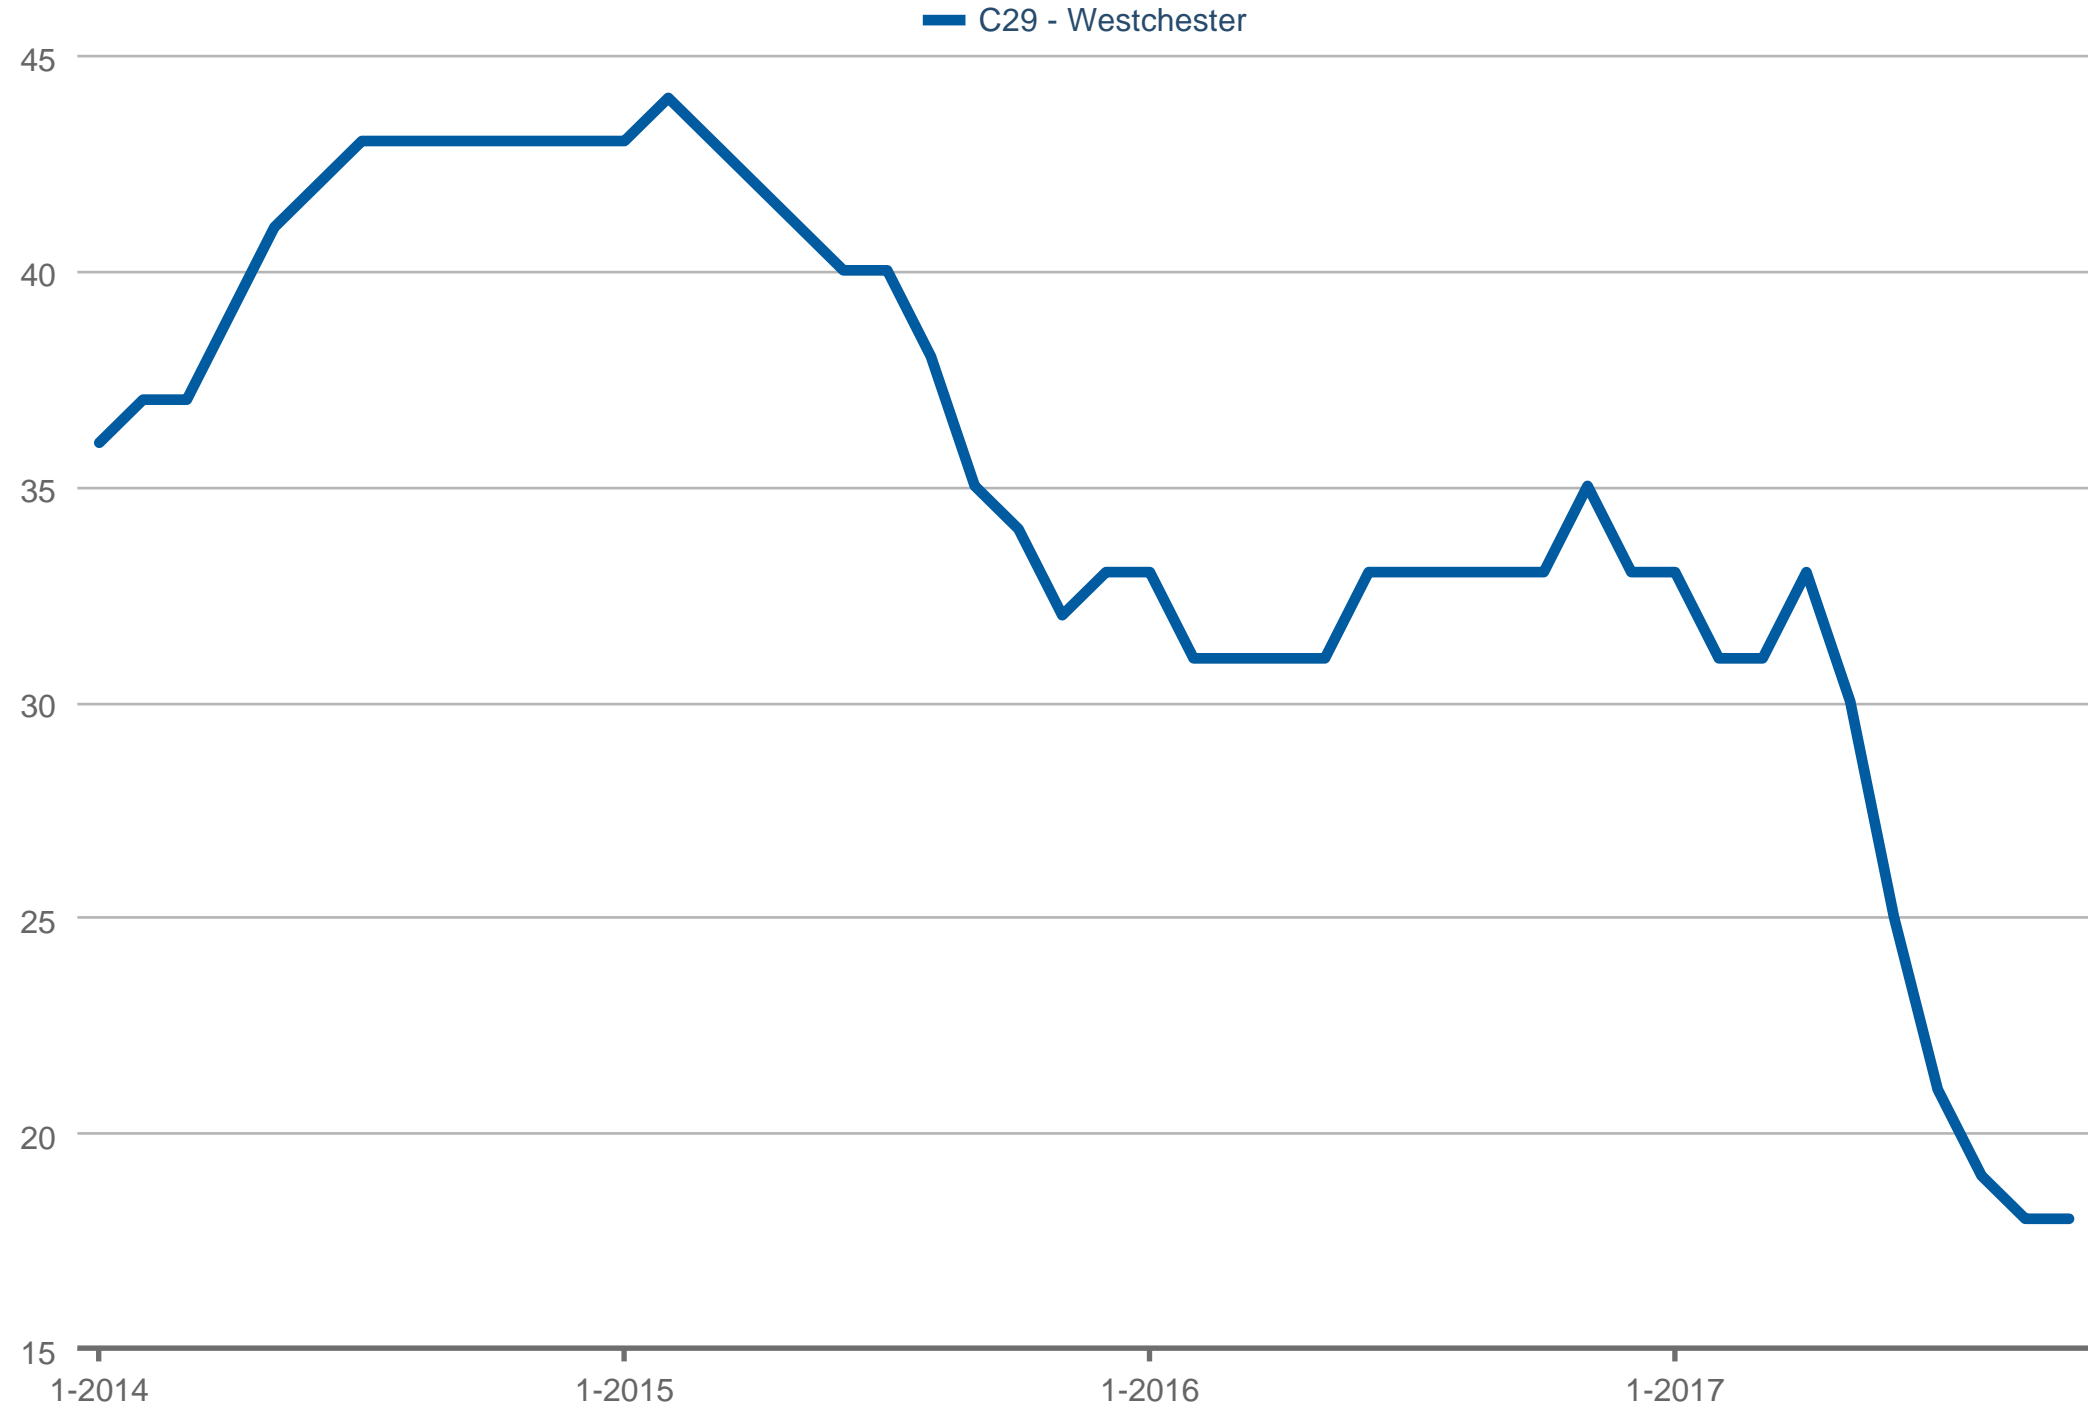

Median Days on Market

C29 - Westchester

Each data point is 12 months of activity. Data is from November 20, 2017.

All data is from the California Regional Multiple Listing Service, INC. InfoSparks © 2017 ShowingTime.