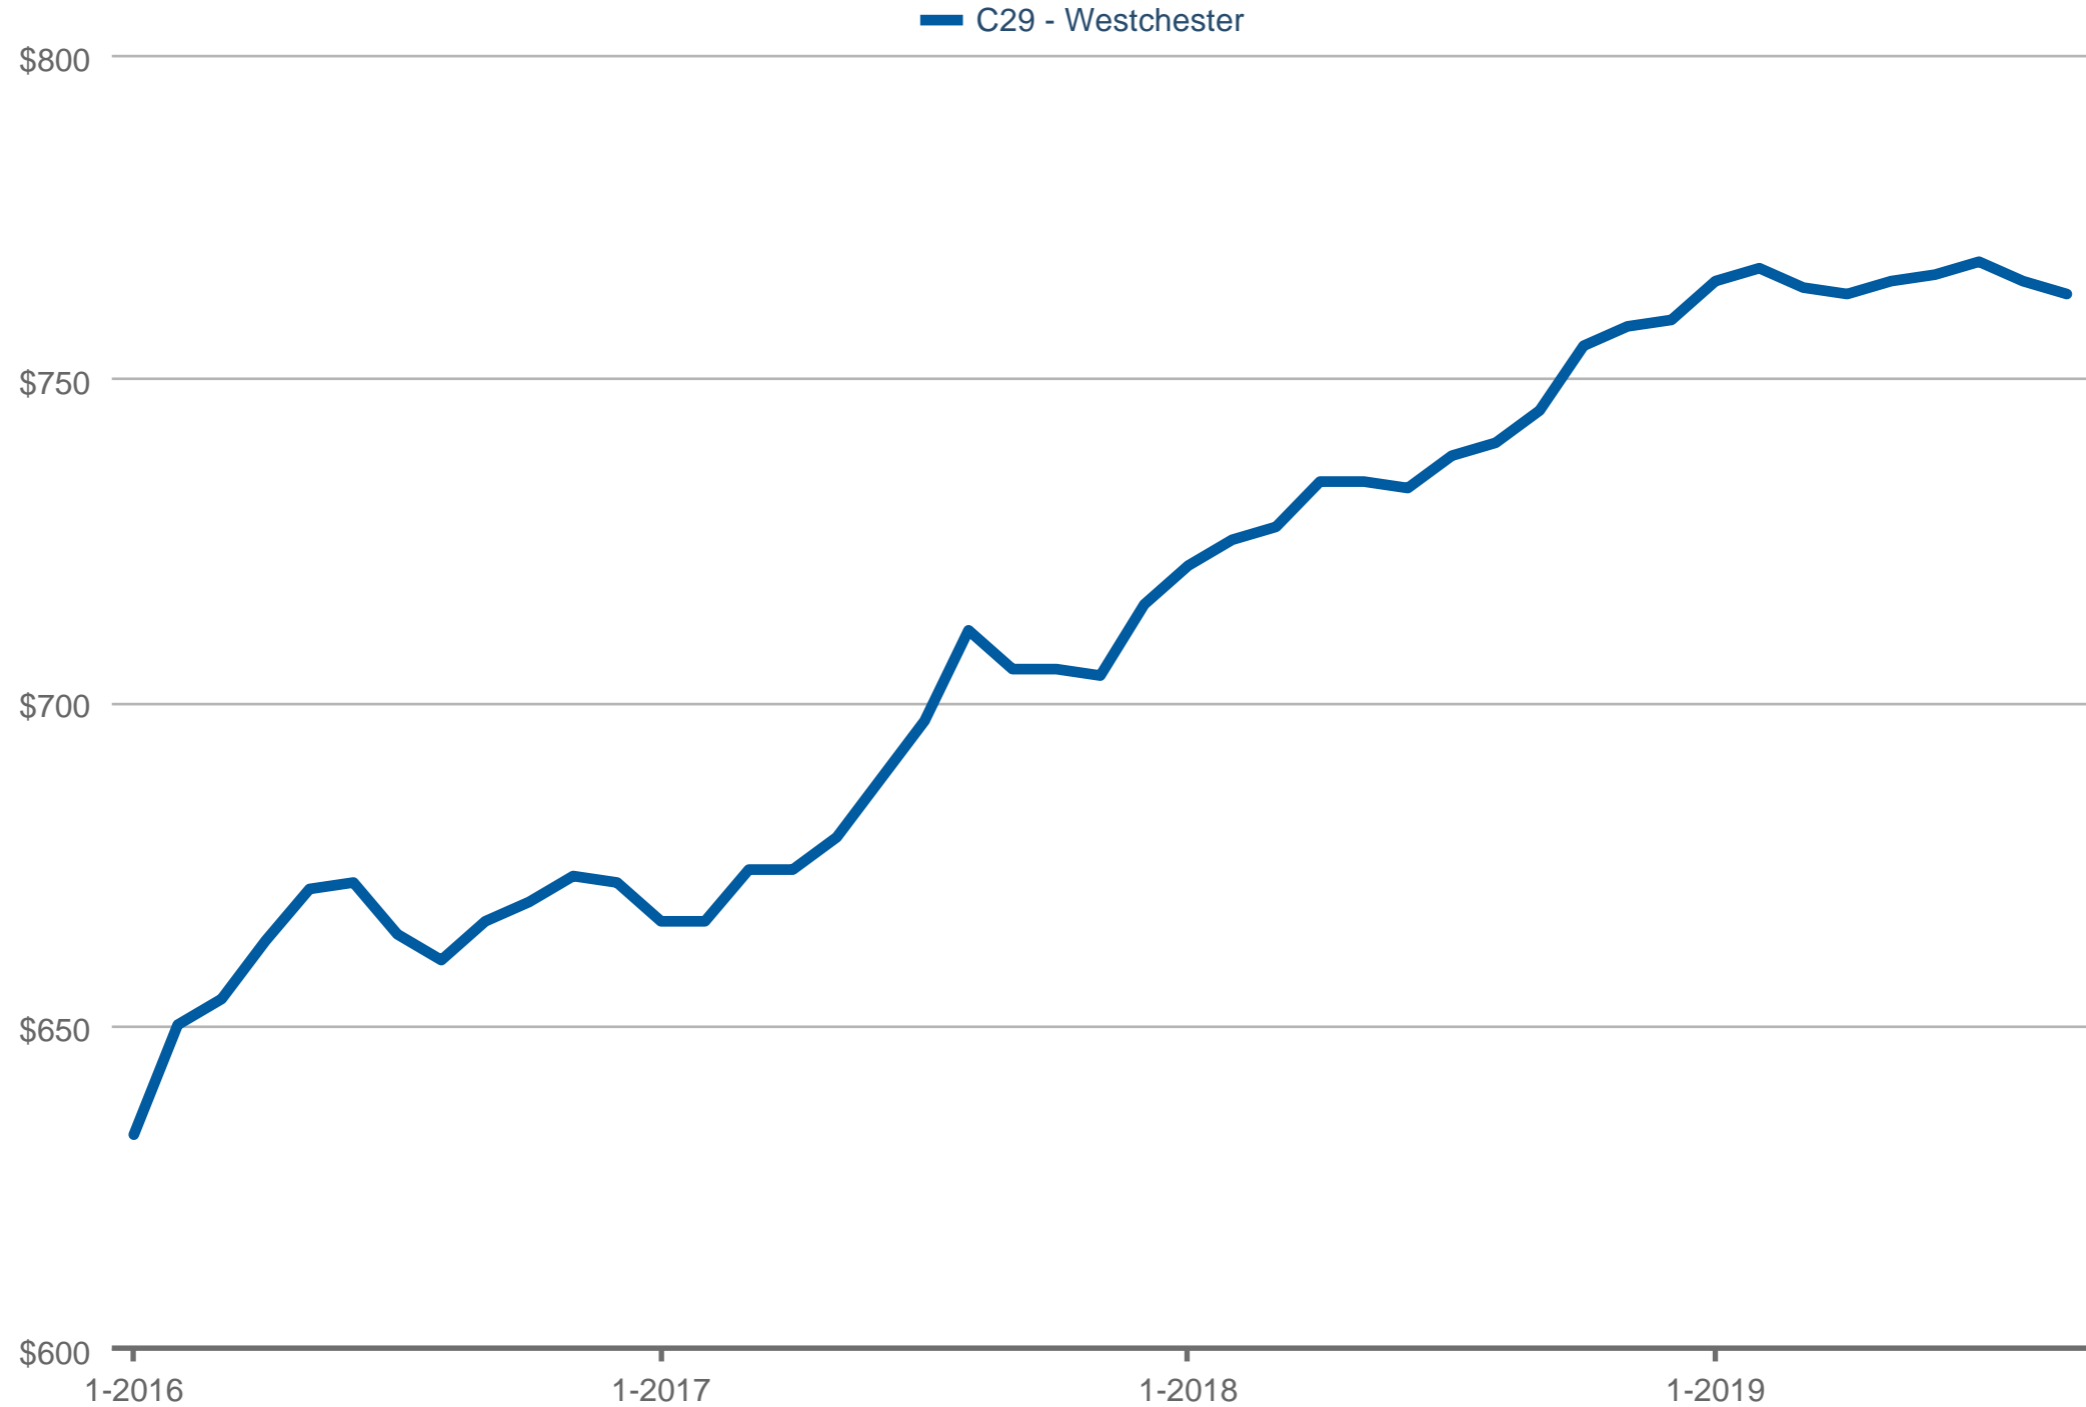

### Median Price Per Square Foot

C29 - Westchester: 3 Bedrooms, Single Family

Each data point is 12 months of activity. Data is from October 15, 2019.