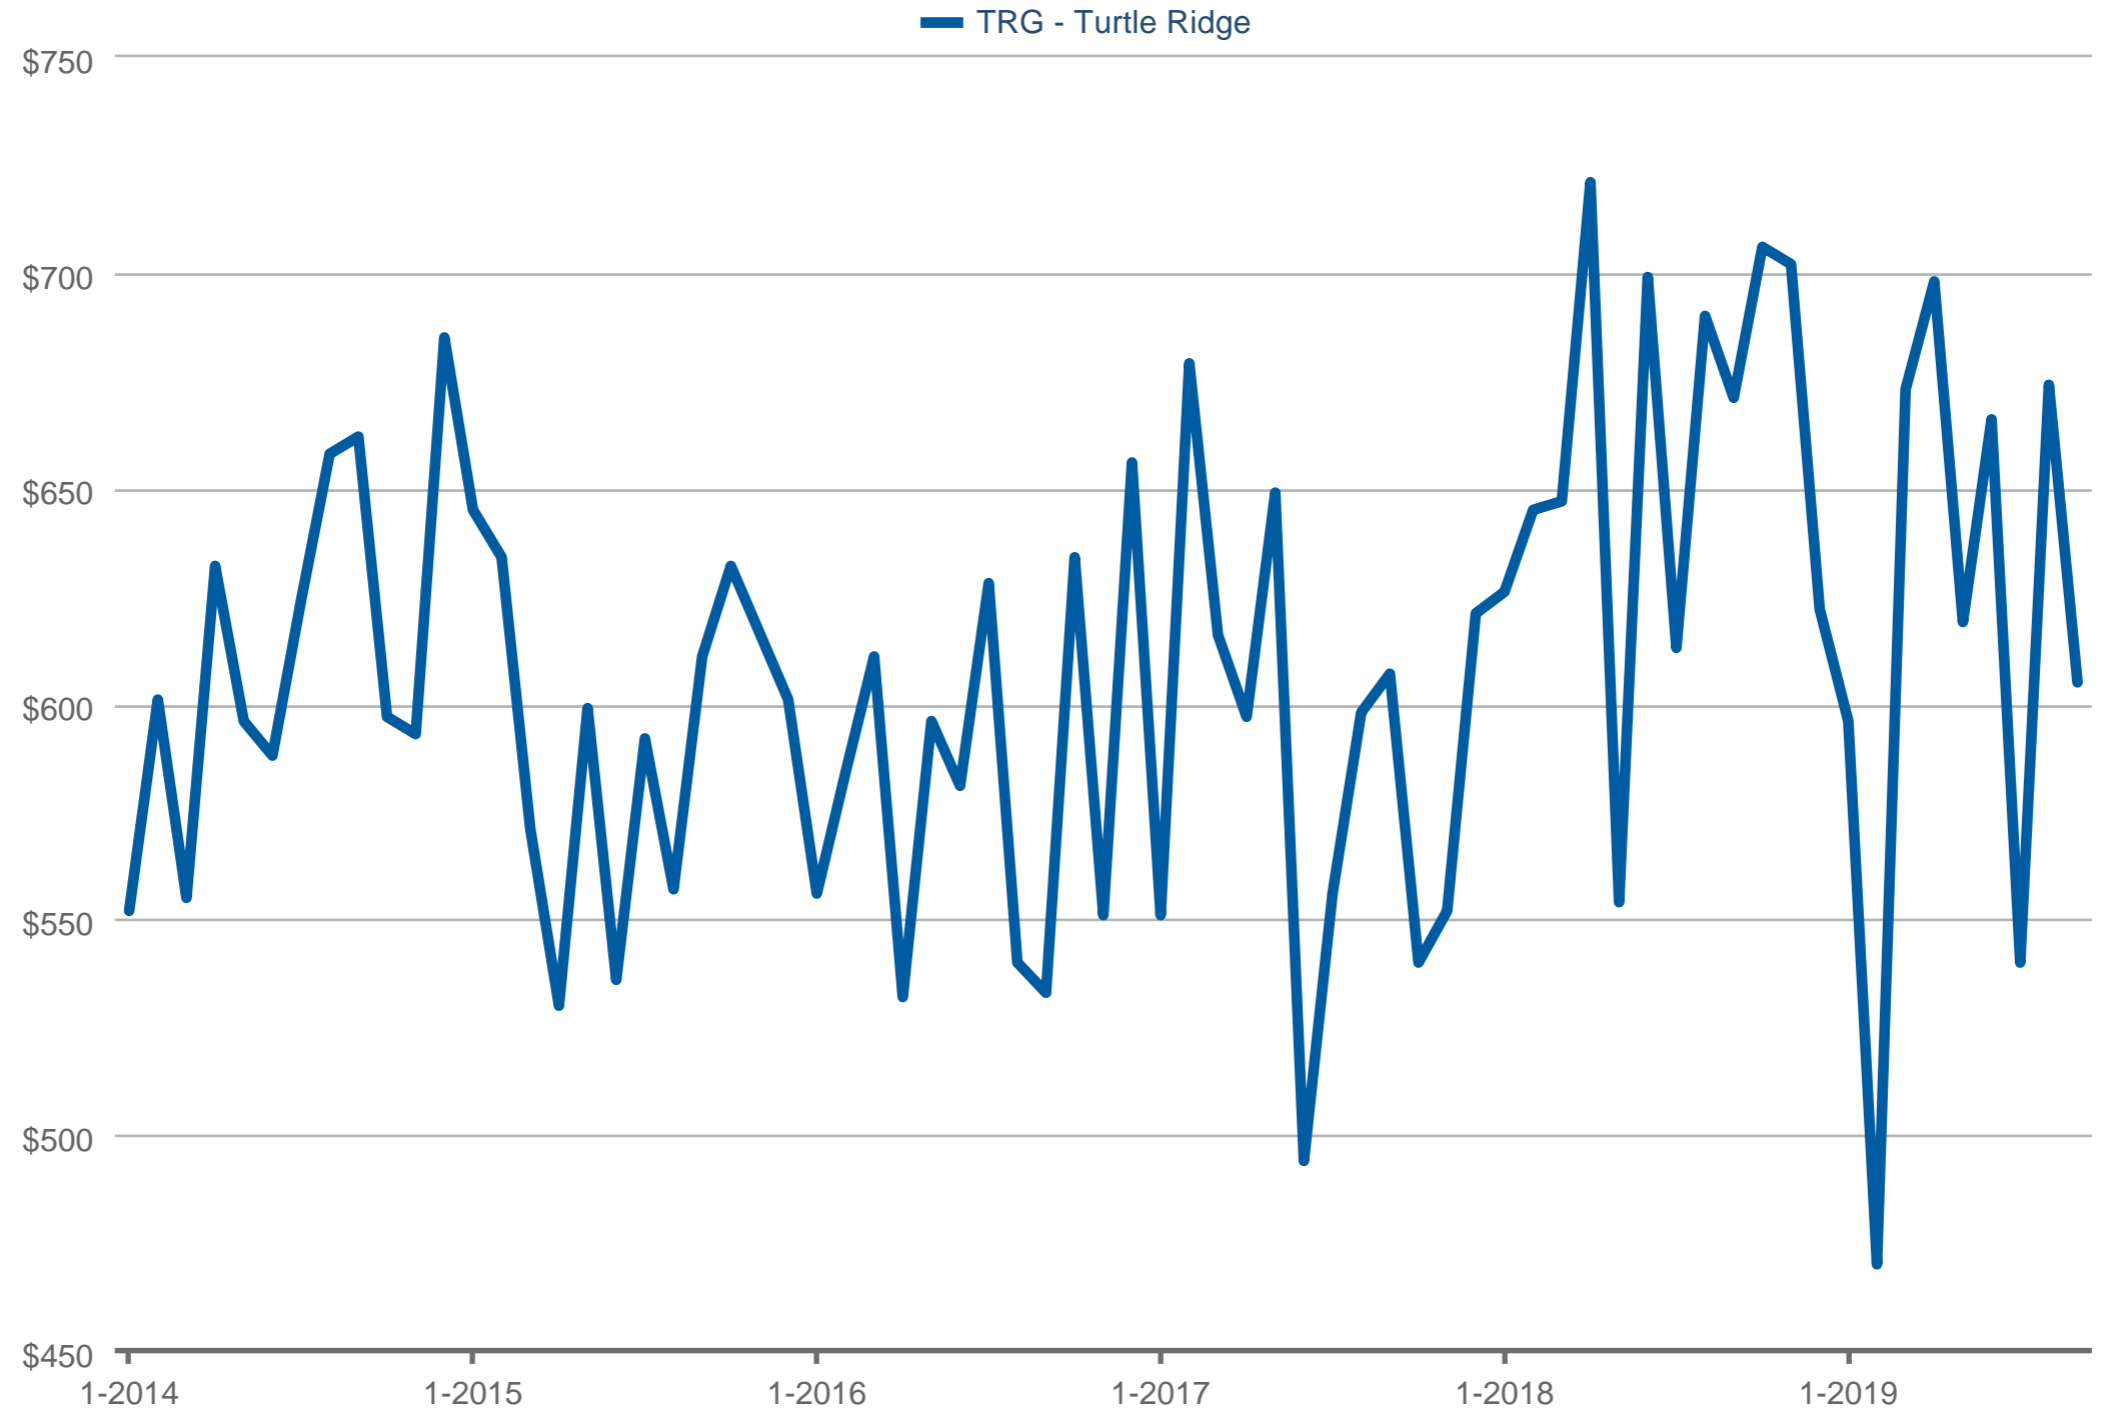

Median Price Per Square Foot

TRG - Turtle Ridge

Each data point is one month of activity. Data is from October 8, 2019.

All data is from the California Regional Multiple Listing Service, INC. InfoSparks © 2024 ShowingTime.