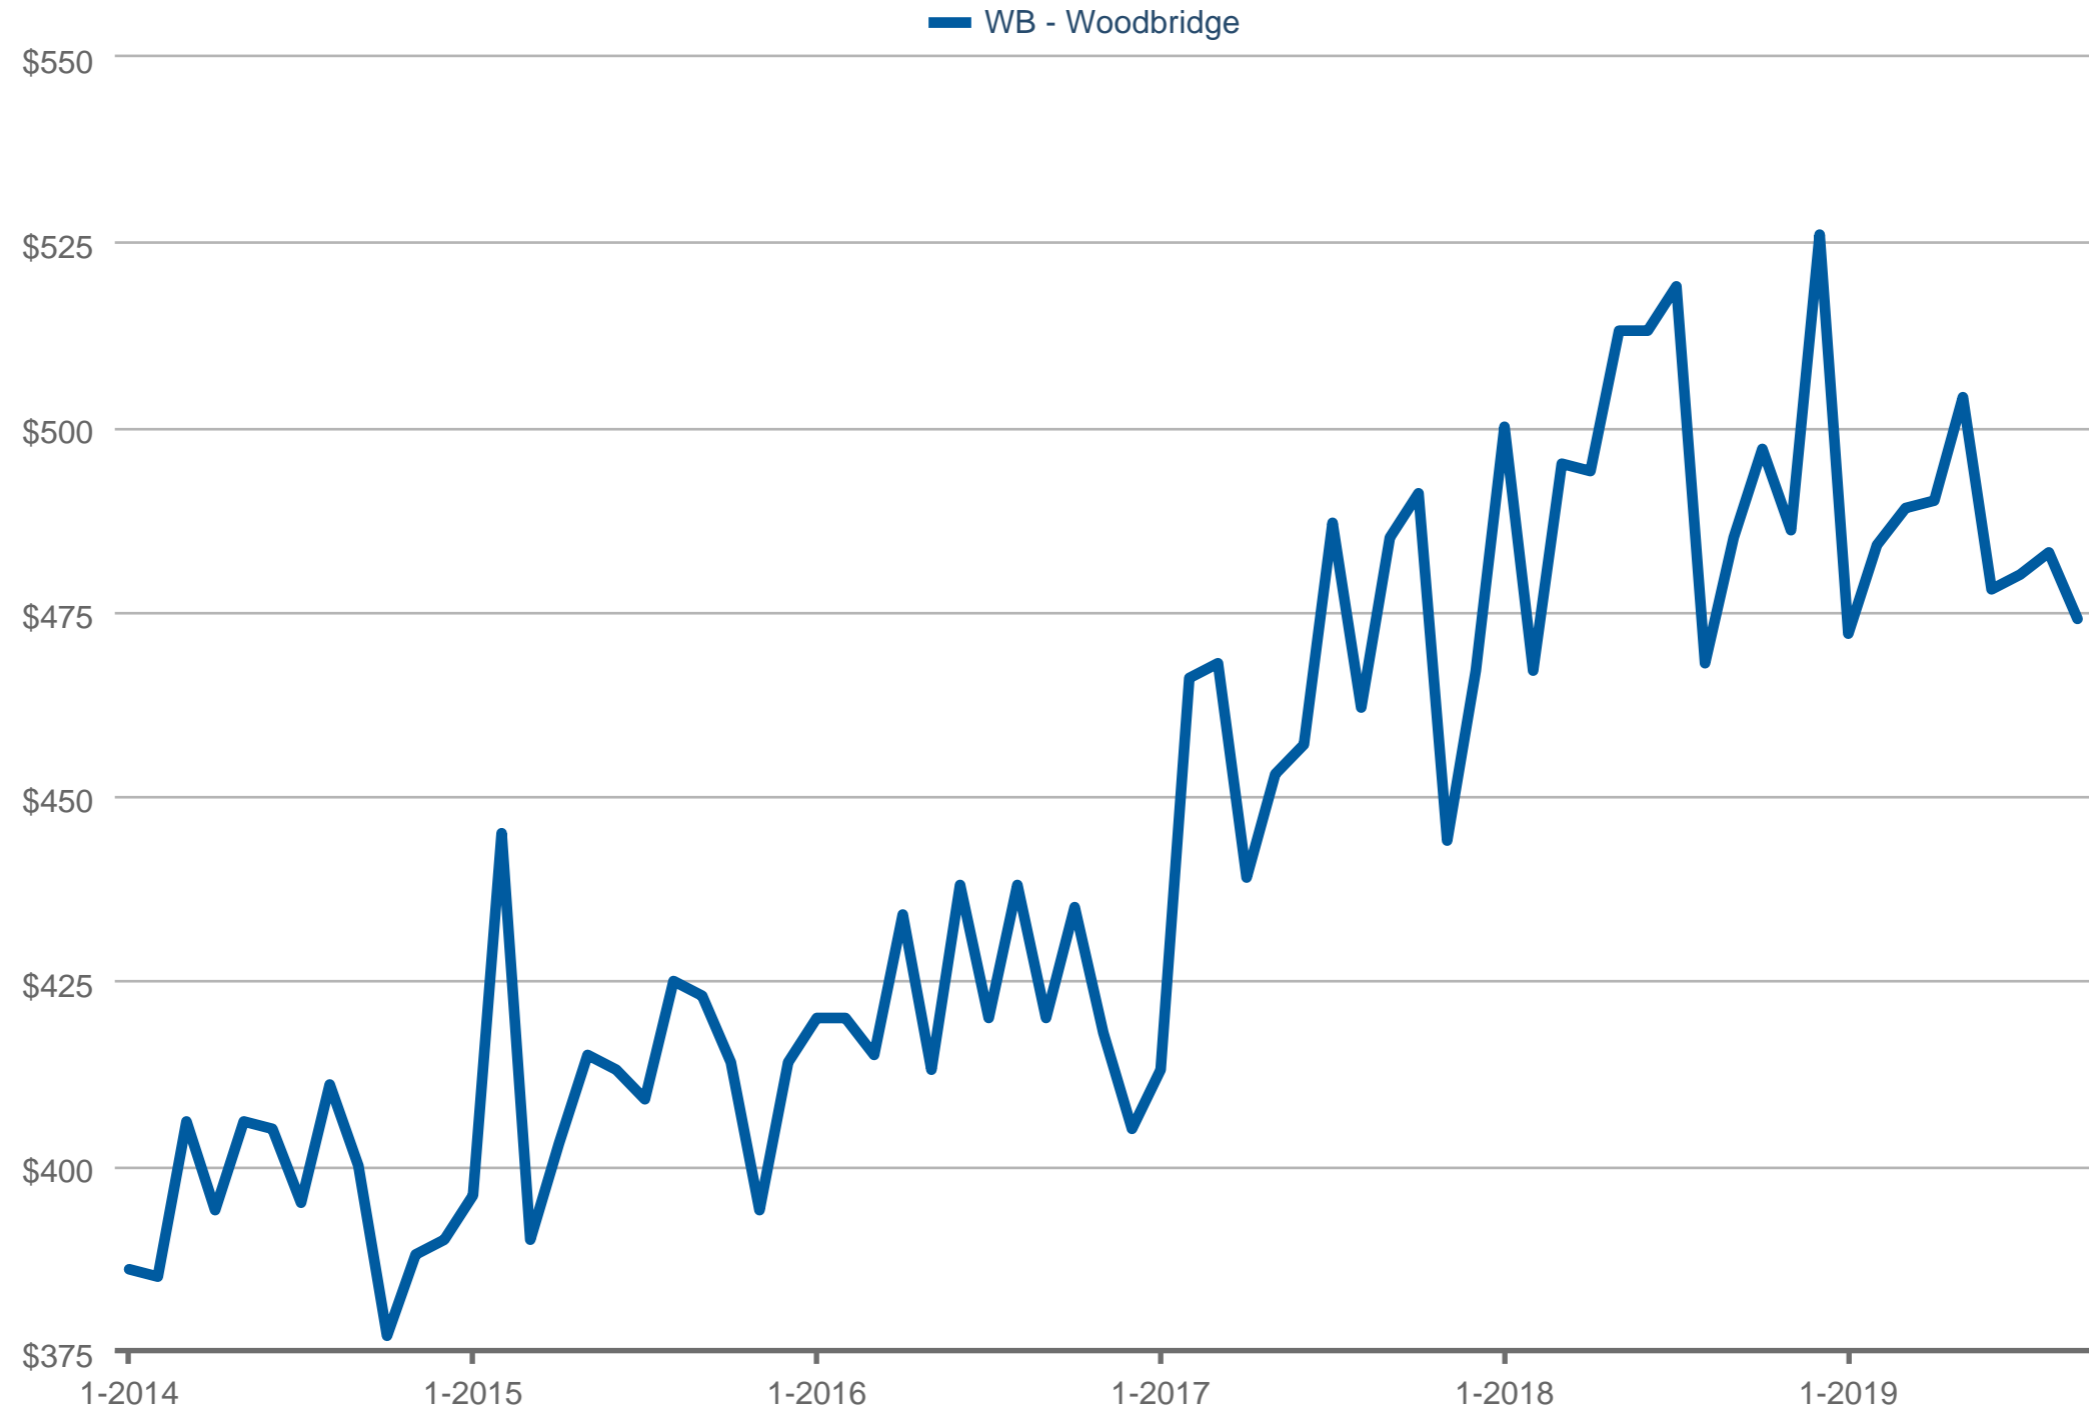

Median Price Per Square Foot

WB - Woodbridge

Each data point is one month of activity. Data is from October 8, 2019.

All data is from the California Regional Multiple Listing Service, INC. InfoSparks © 2024 ShowingTime.