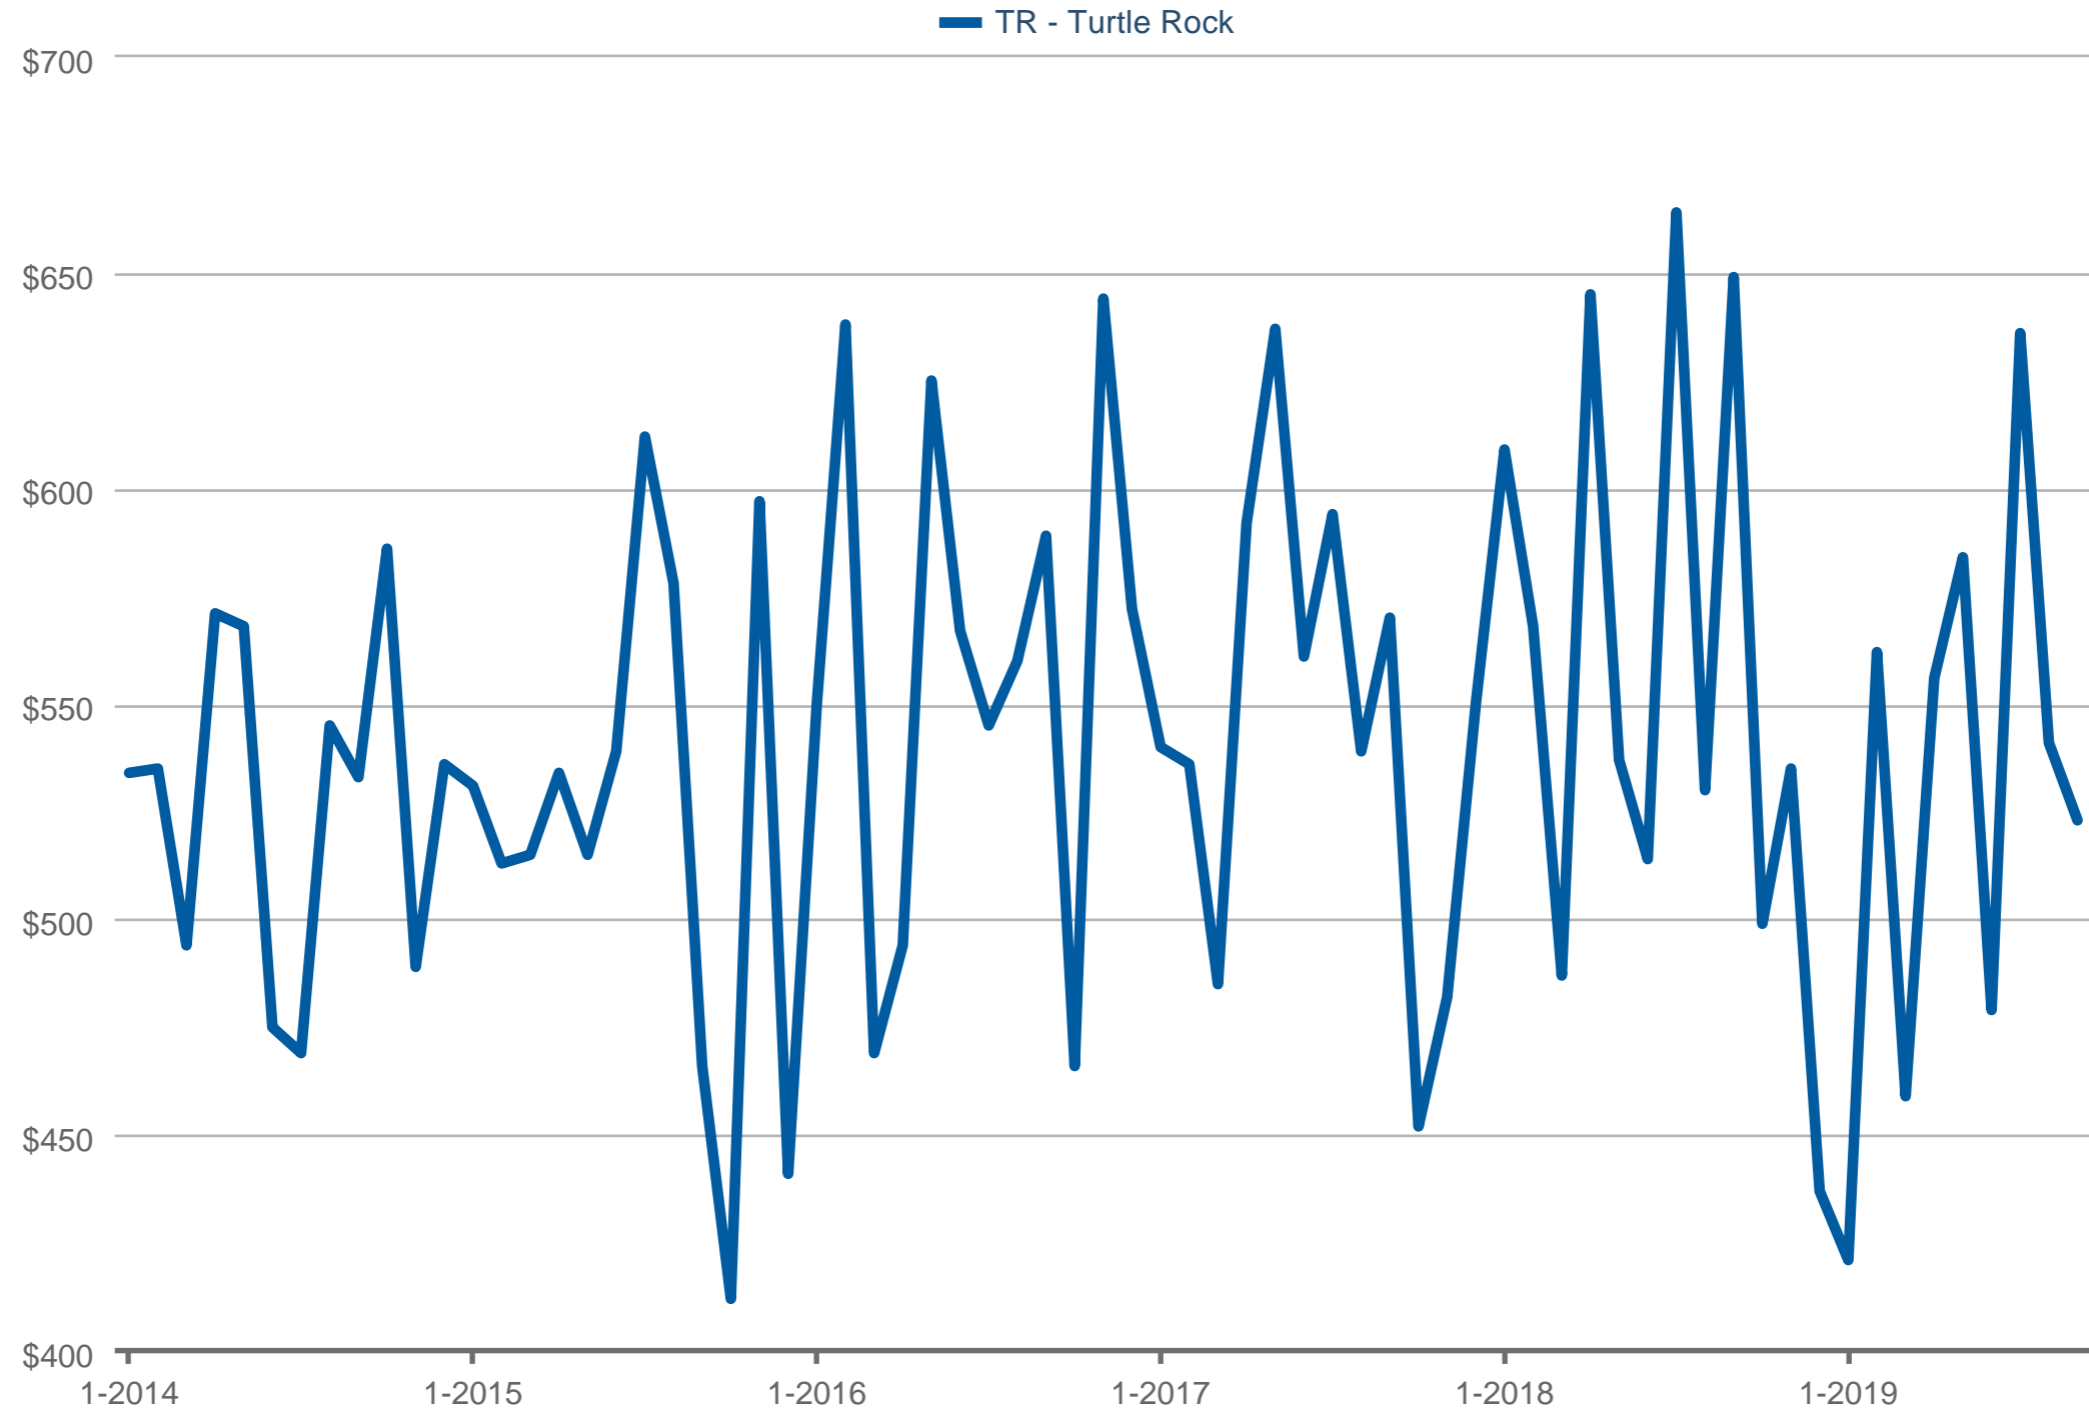

Median Price Per Square Foot

TR - Turtle Rock

Each data point is one month of activity. Data is from October 8, 2019.

All data is from the California Regional Multiple Listing Service, INC. InfoSparks © 2024 ShowingTime.