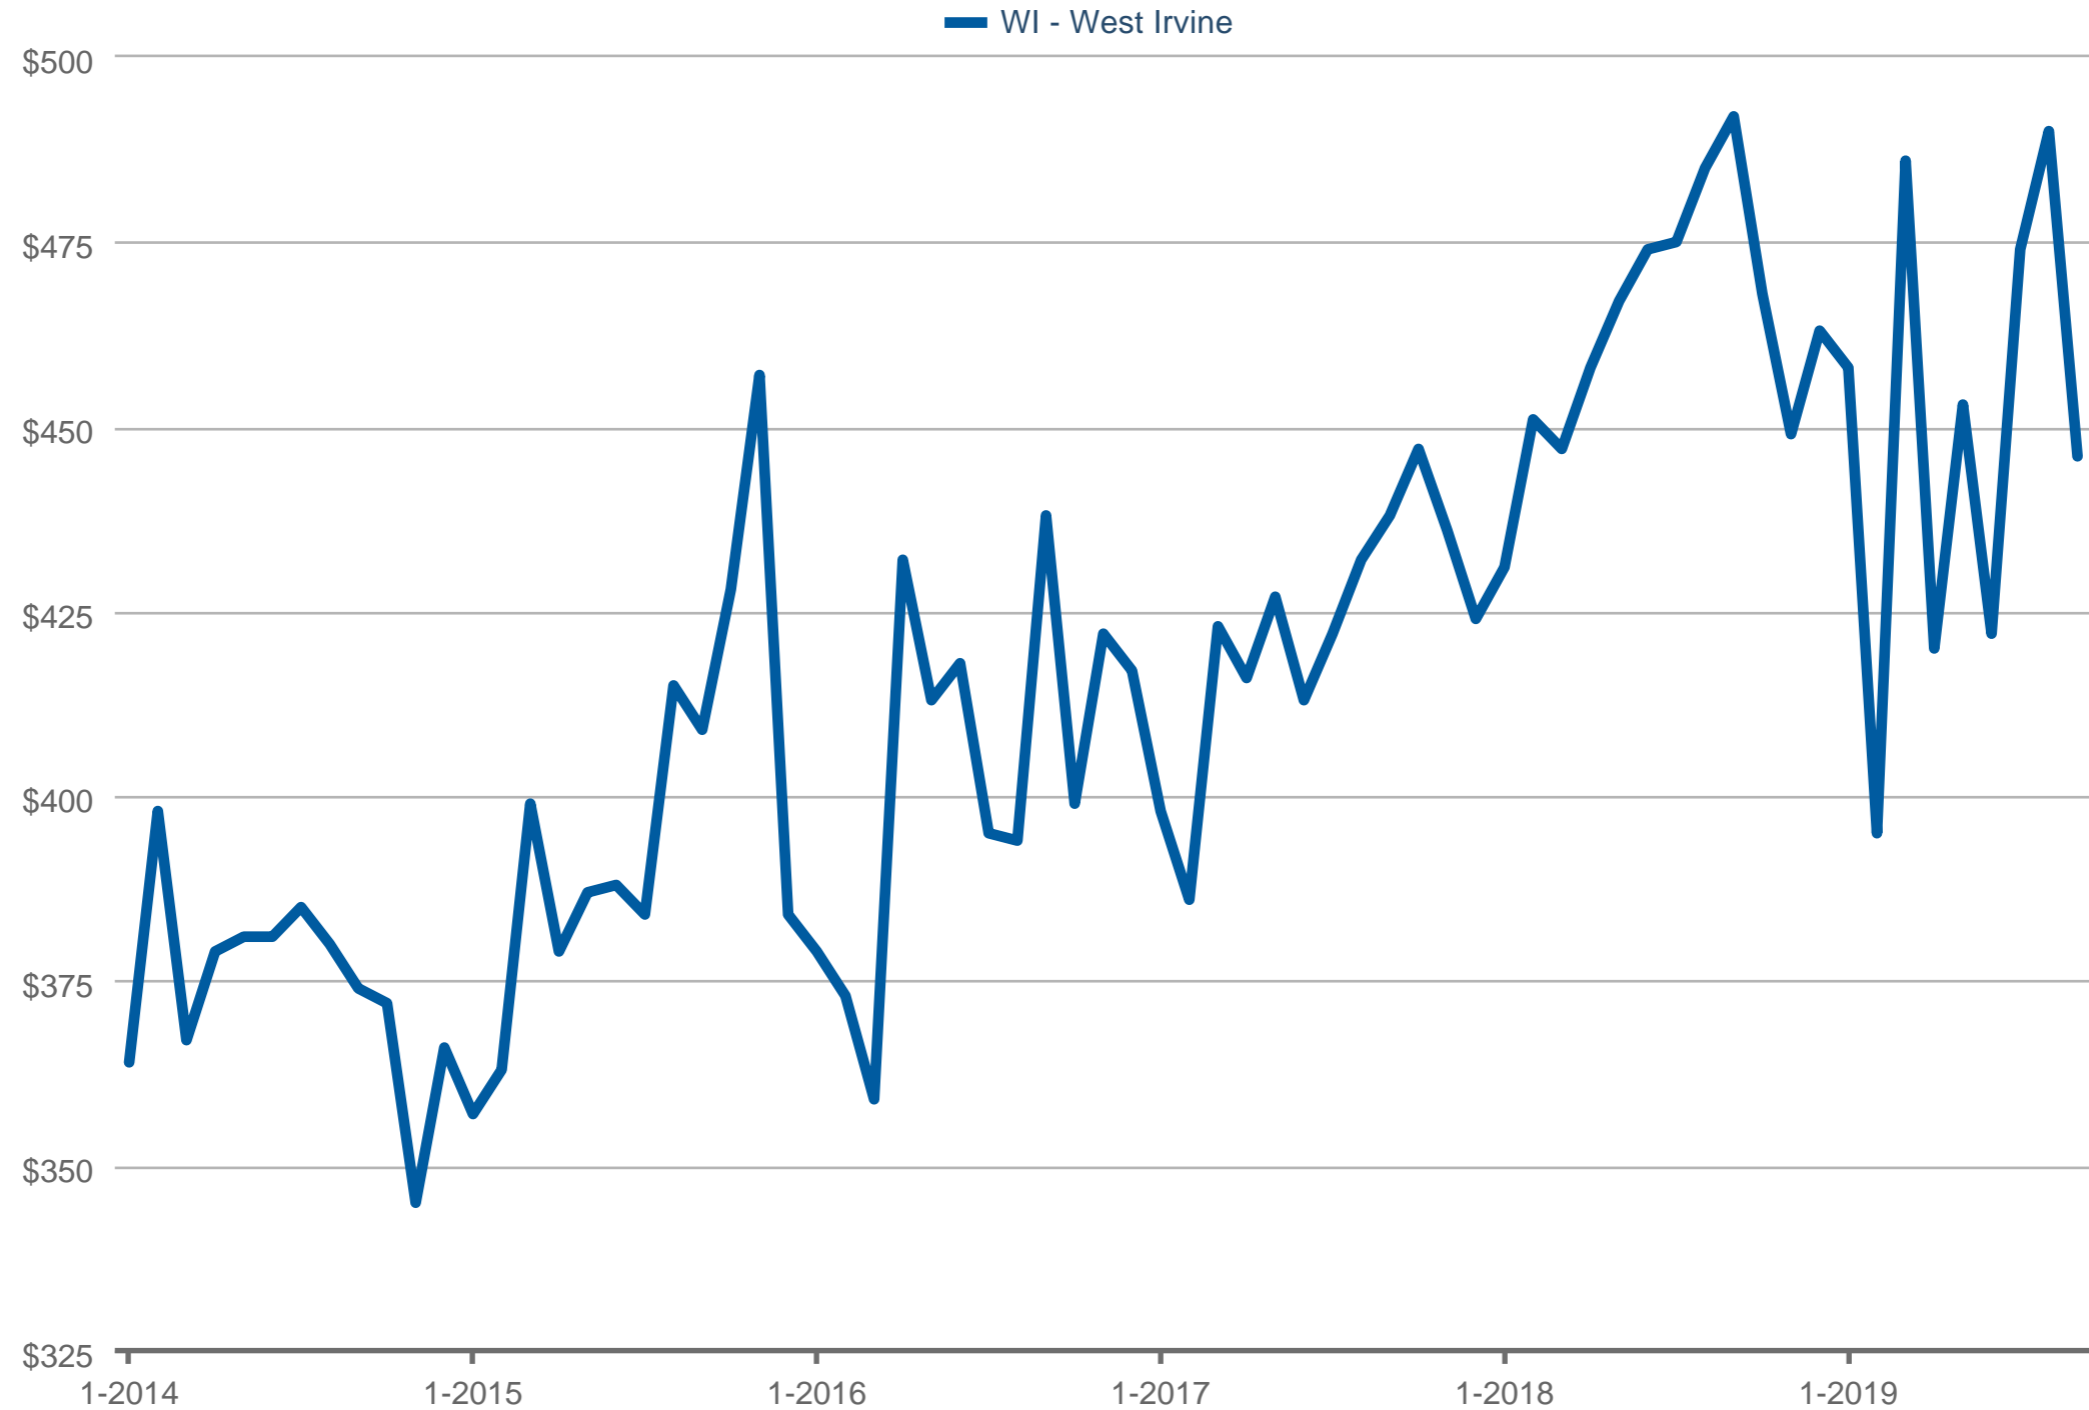

Median Price Per Square Foot

WI - West Irvine

Each data point is one month of activity. Data is from October 8, 2019.

All data is from the California Regional Multiple Listing Service, INC. InfoSparks © 2024 ShowingTime.