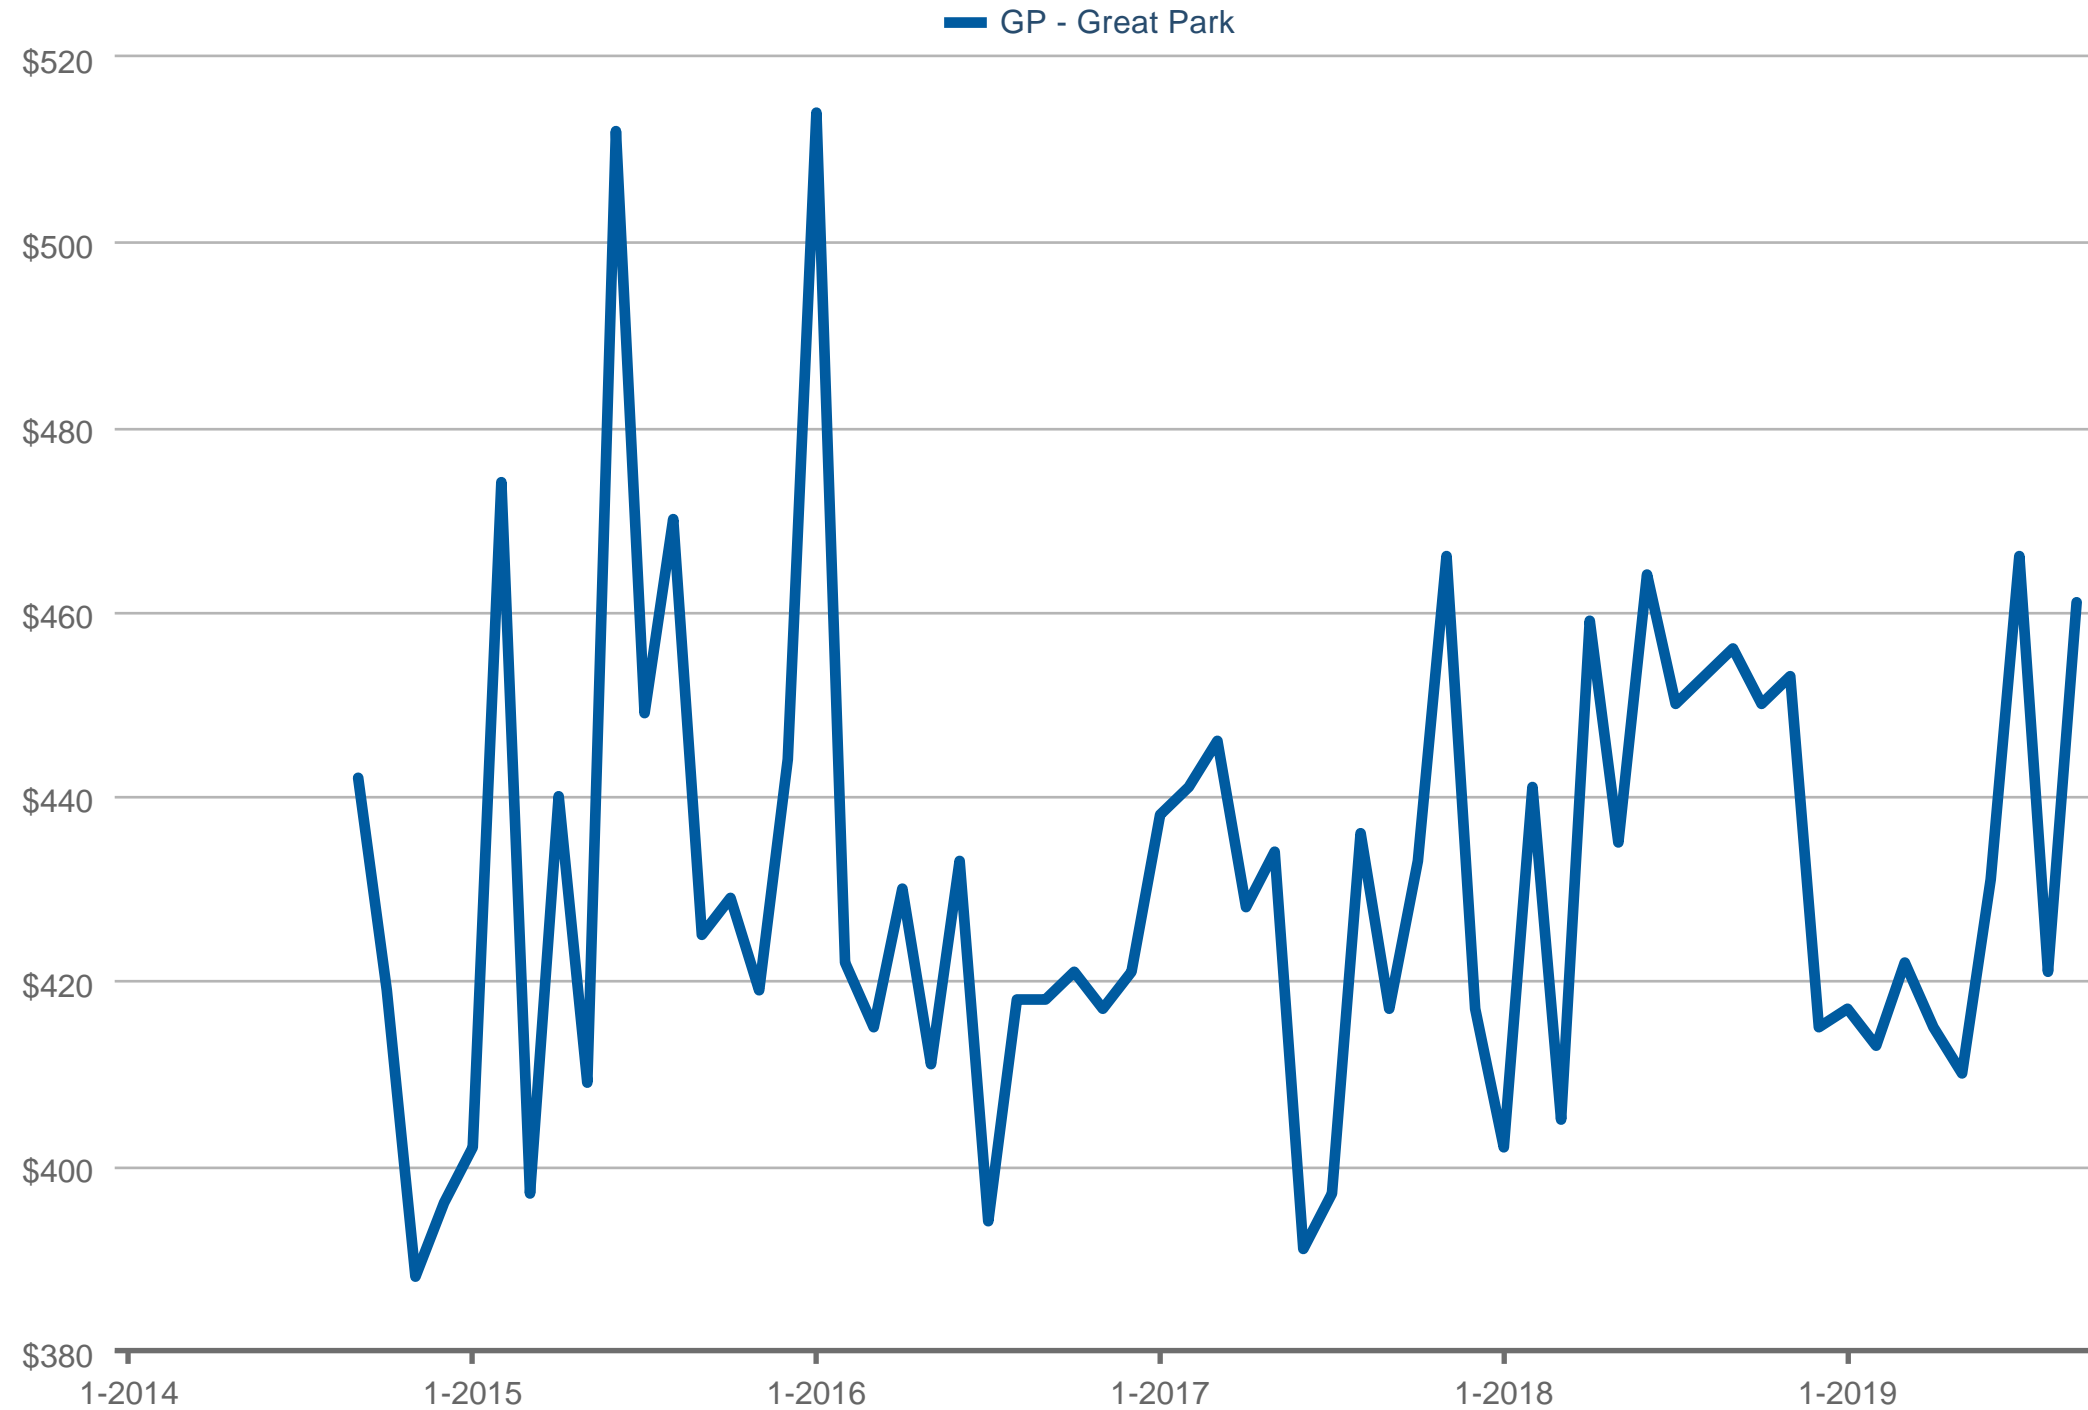

### Median Price Per Square Foot

GP - Great Park

Each data point is one month of activity. Data is from October 8, 2019.

All data is from the California Regional Multiple Listing Service, INC. InfoSparks © 2024 ShowingTime.