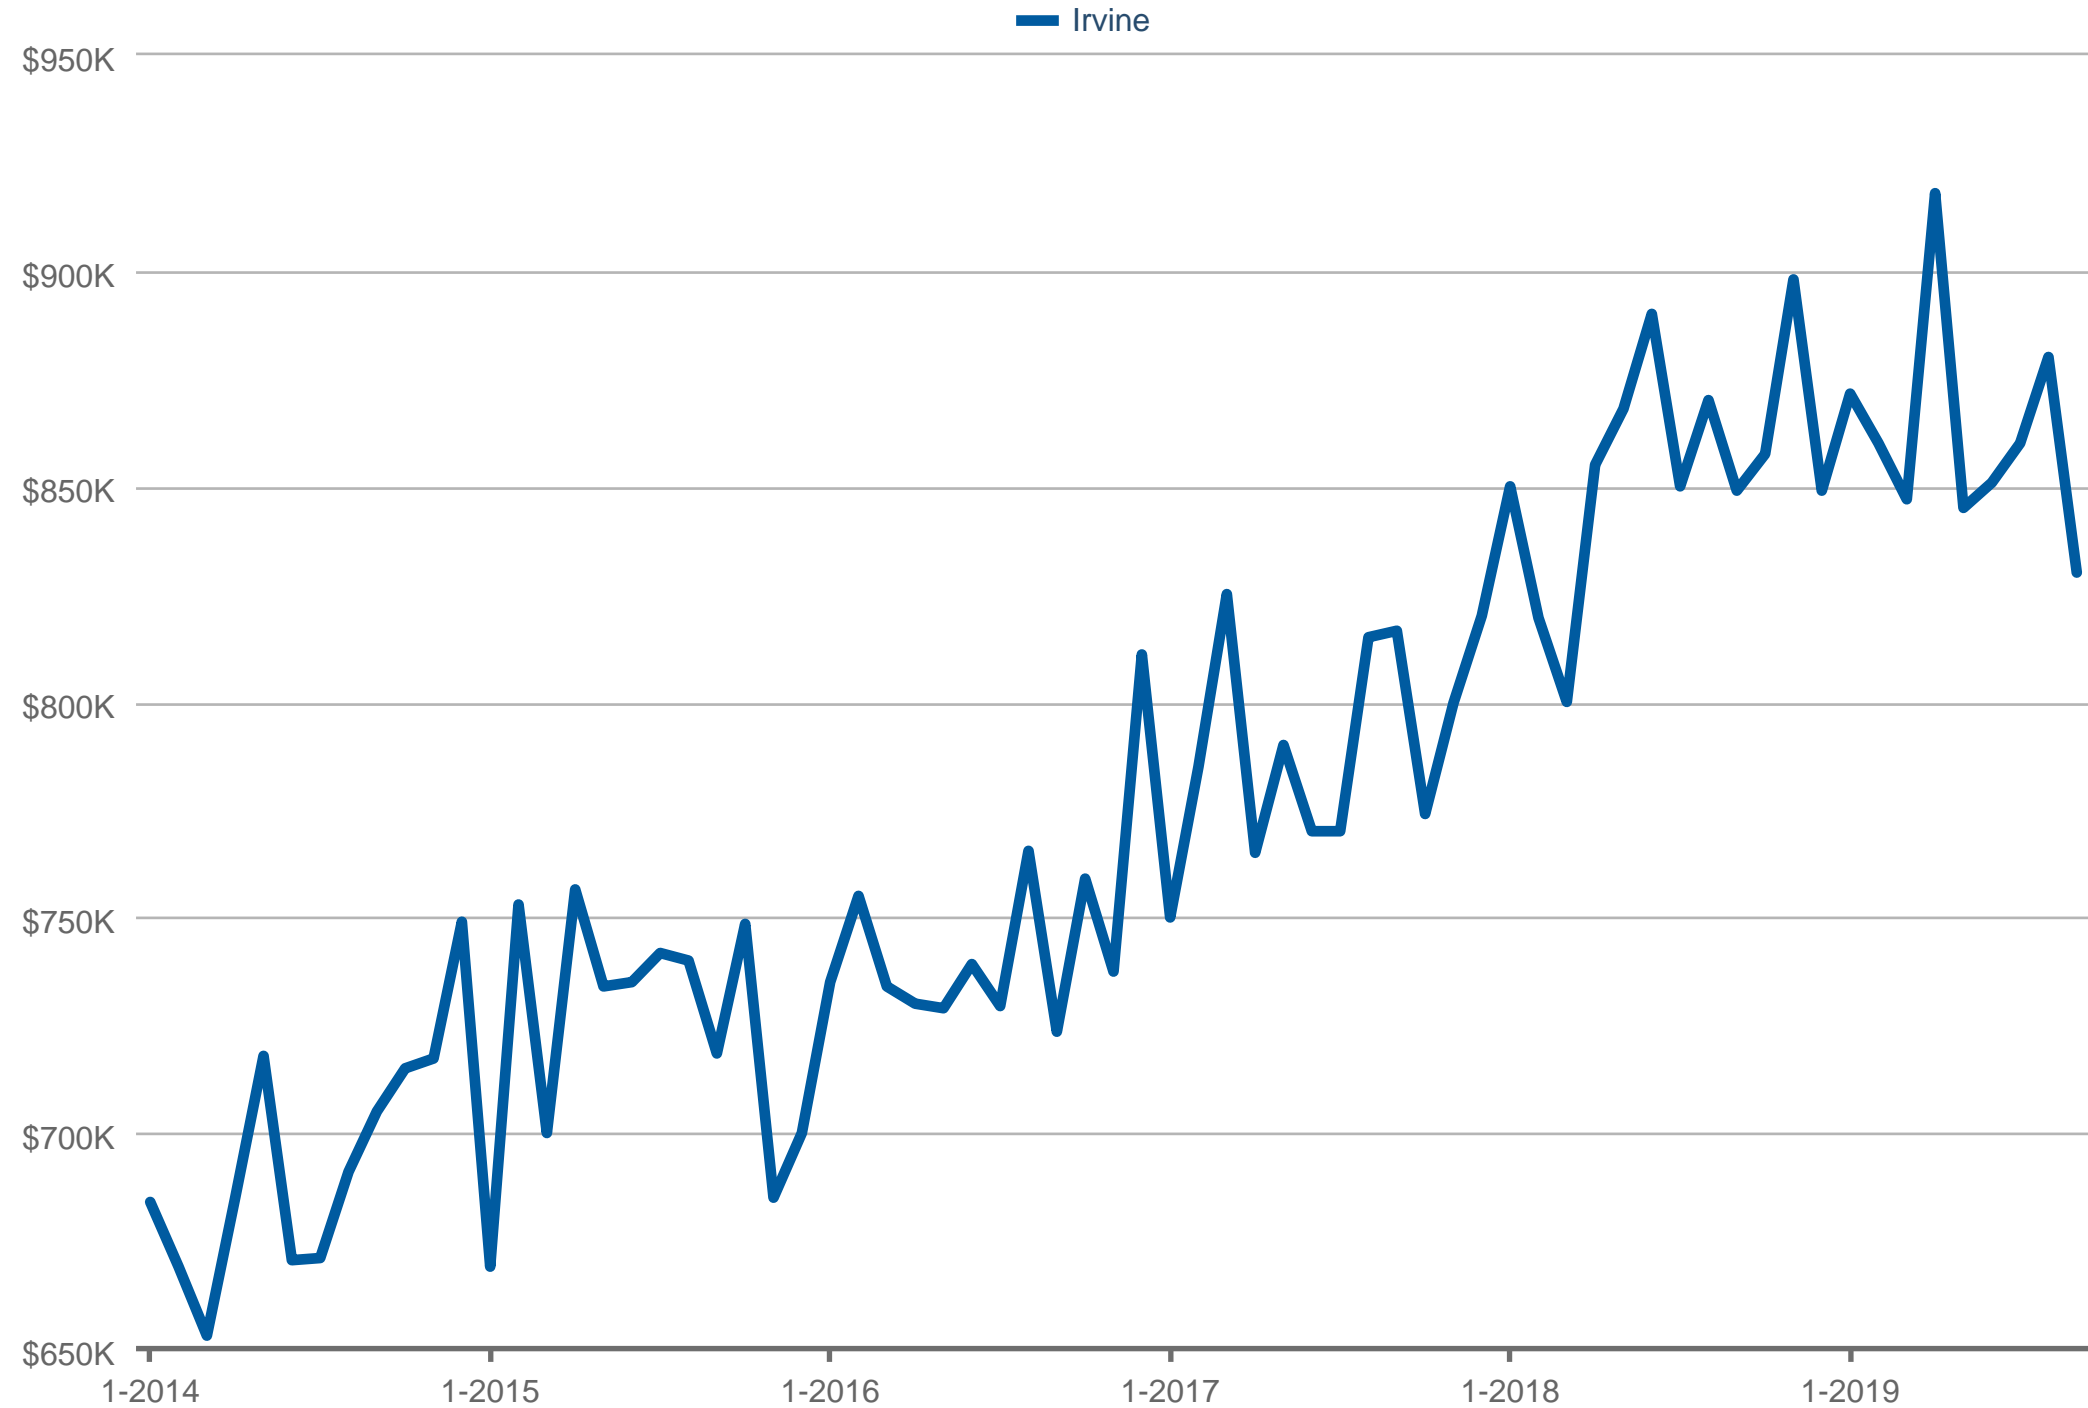

Median Sales Price

Irvine

Each data point is one month of activity. Data is from October 8, 2019.

All data is from the California Regional Multiple Listing Service, INC. InfoSparks © 2024 ShowingTime.