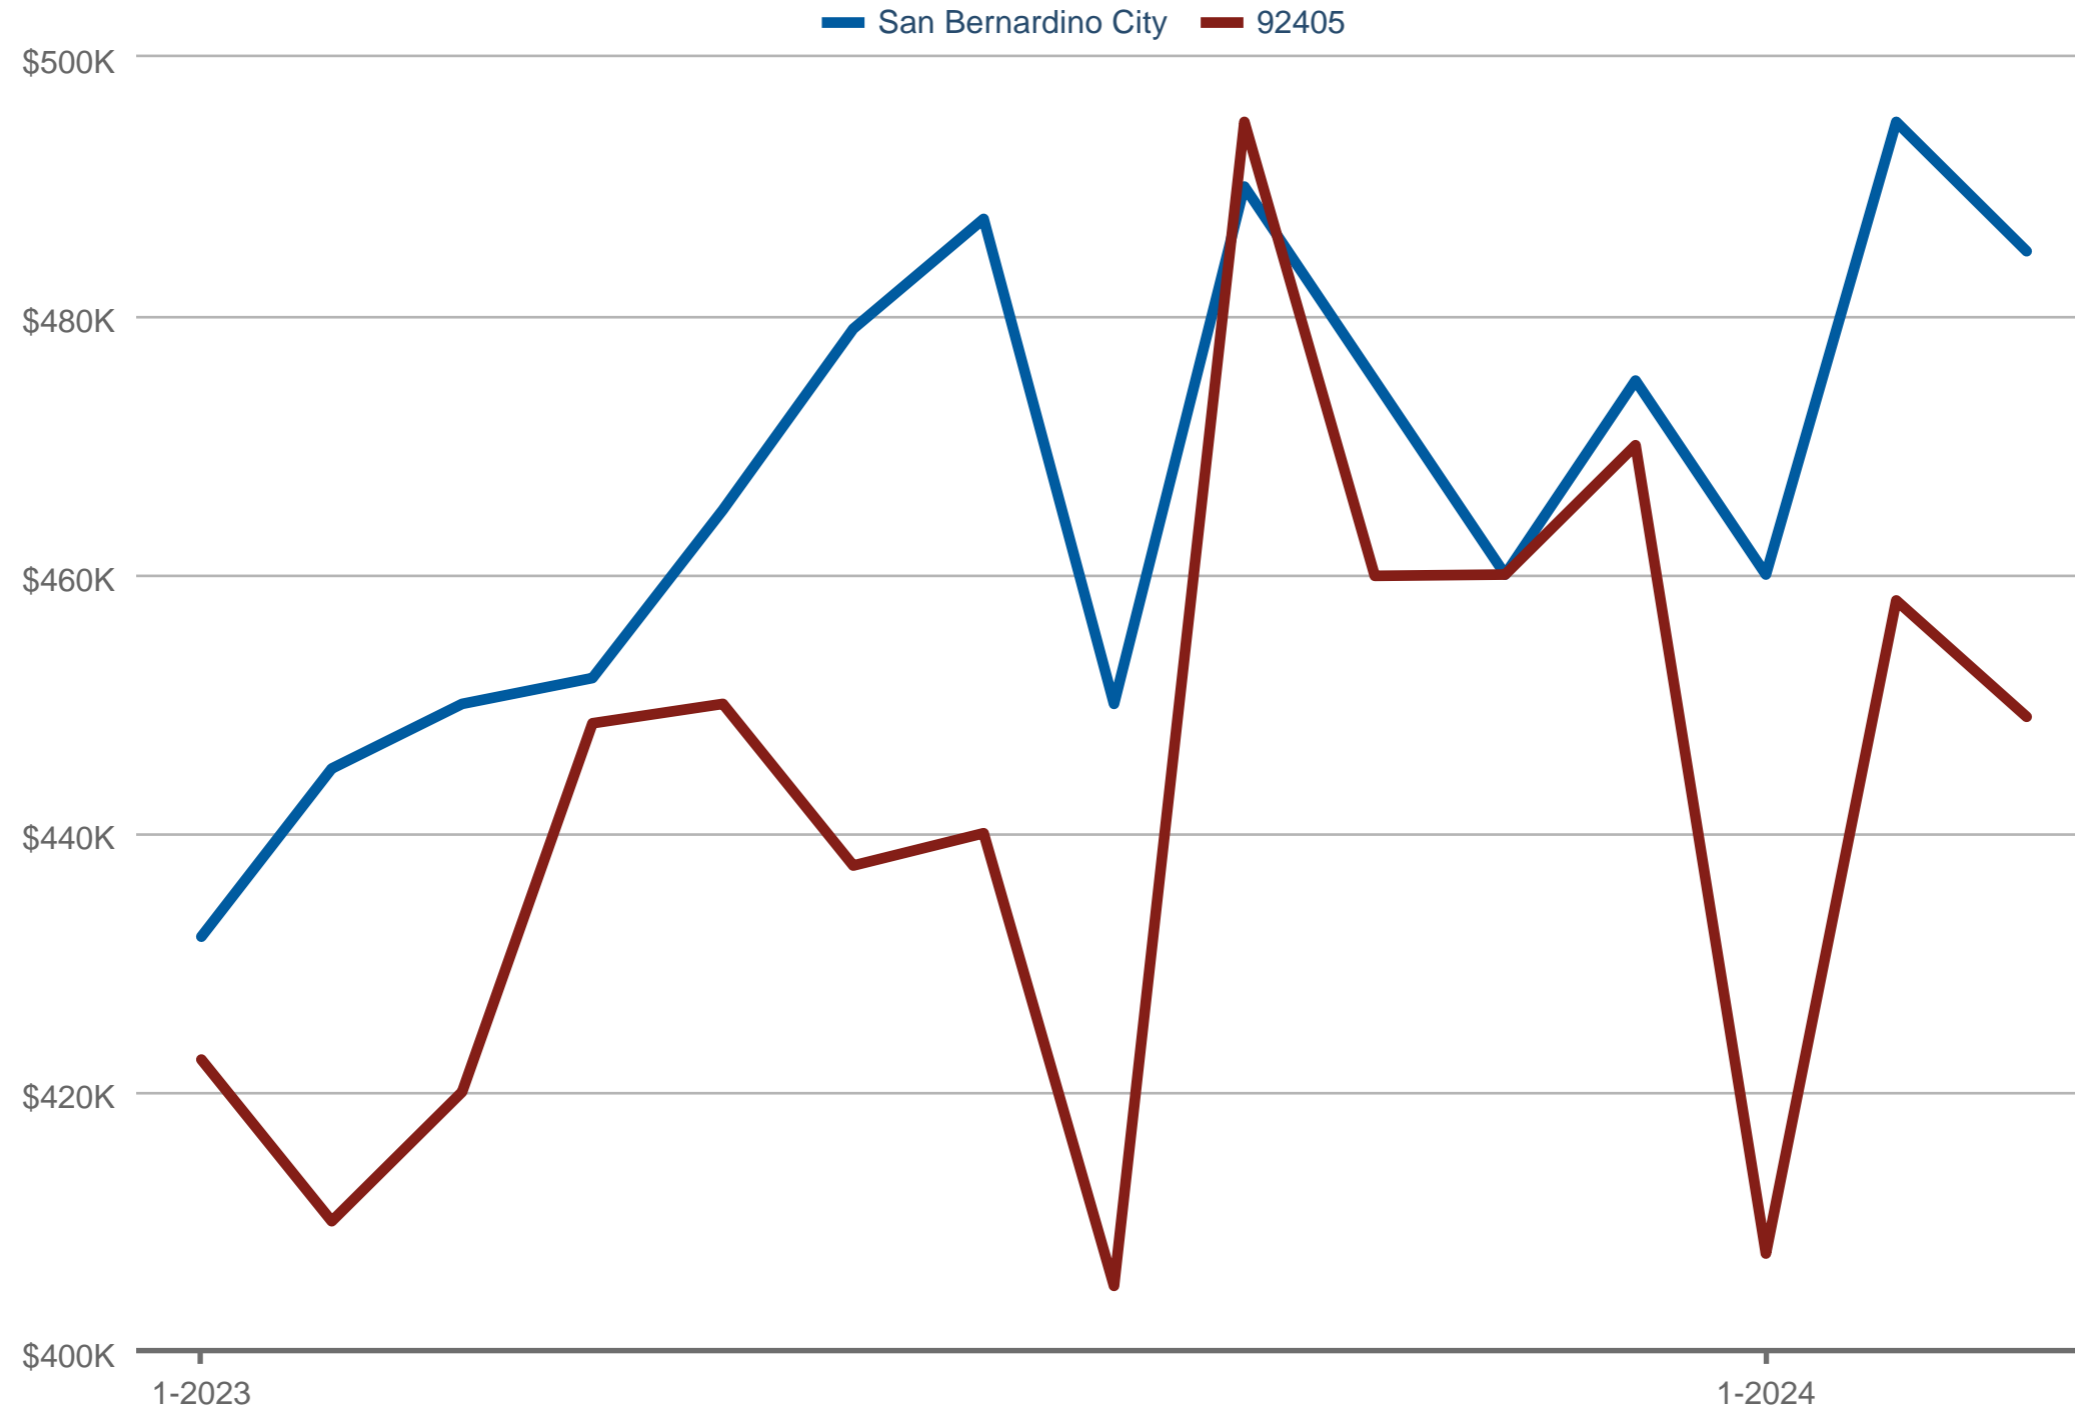

Median Sales Price

San Bernardino City & 92405: Residential, Single Family

Each data point is one month of activity. Data is from April 26, 2024.