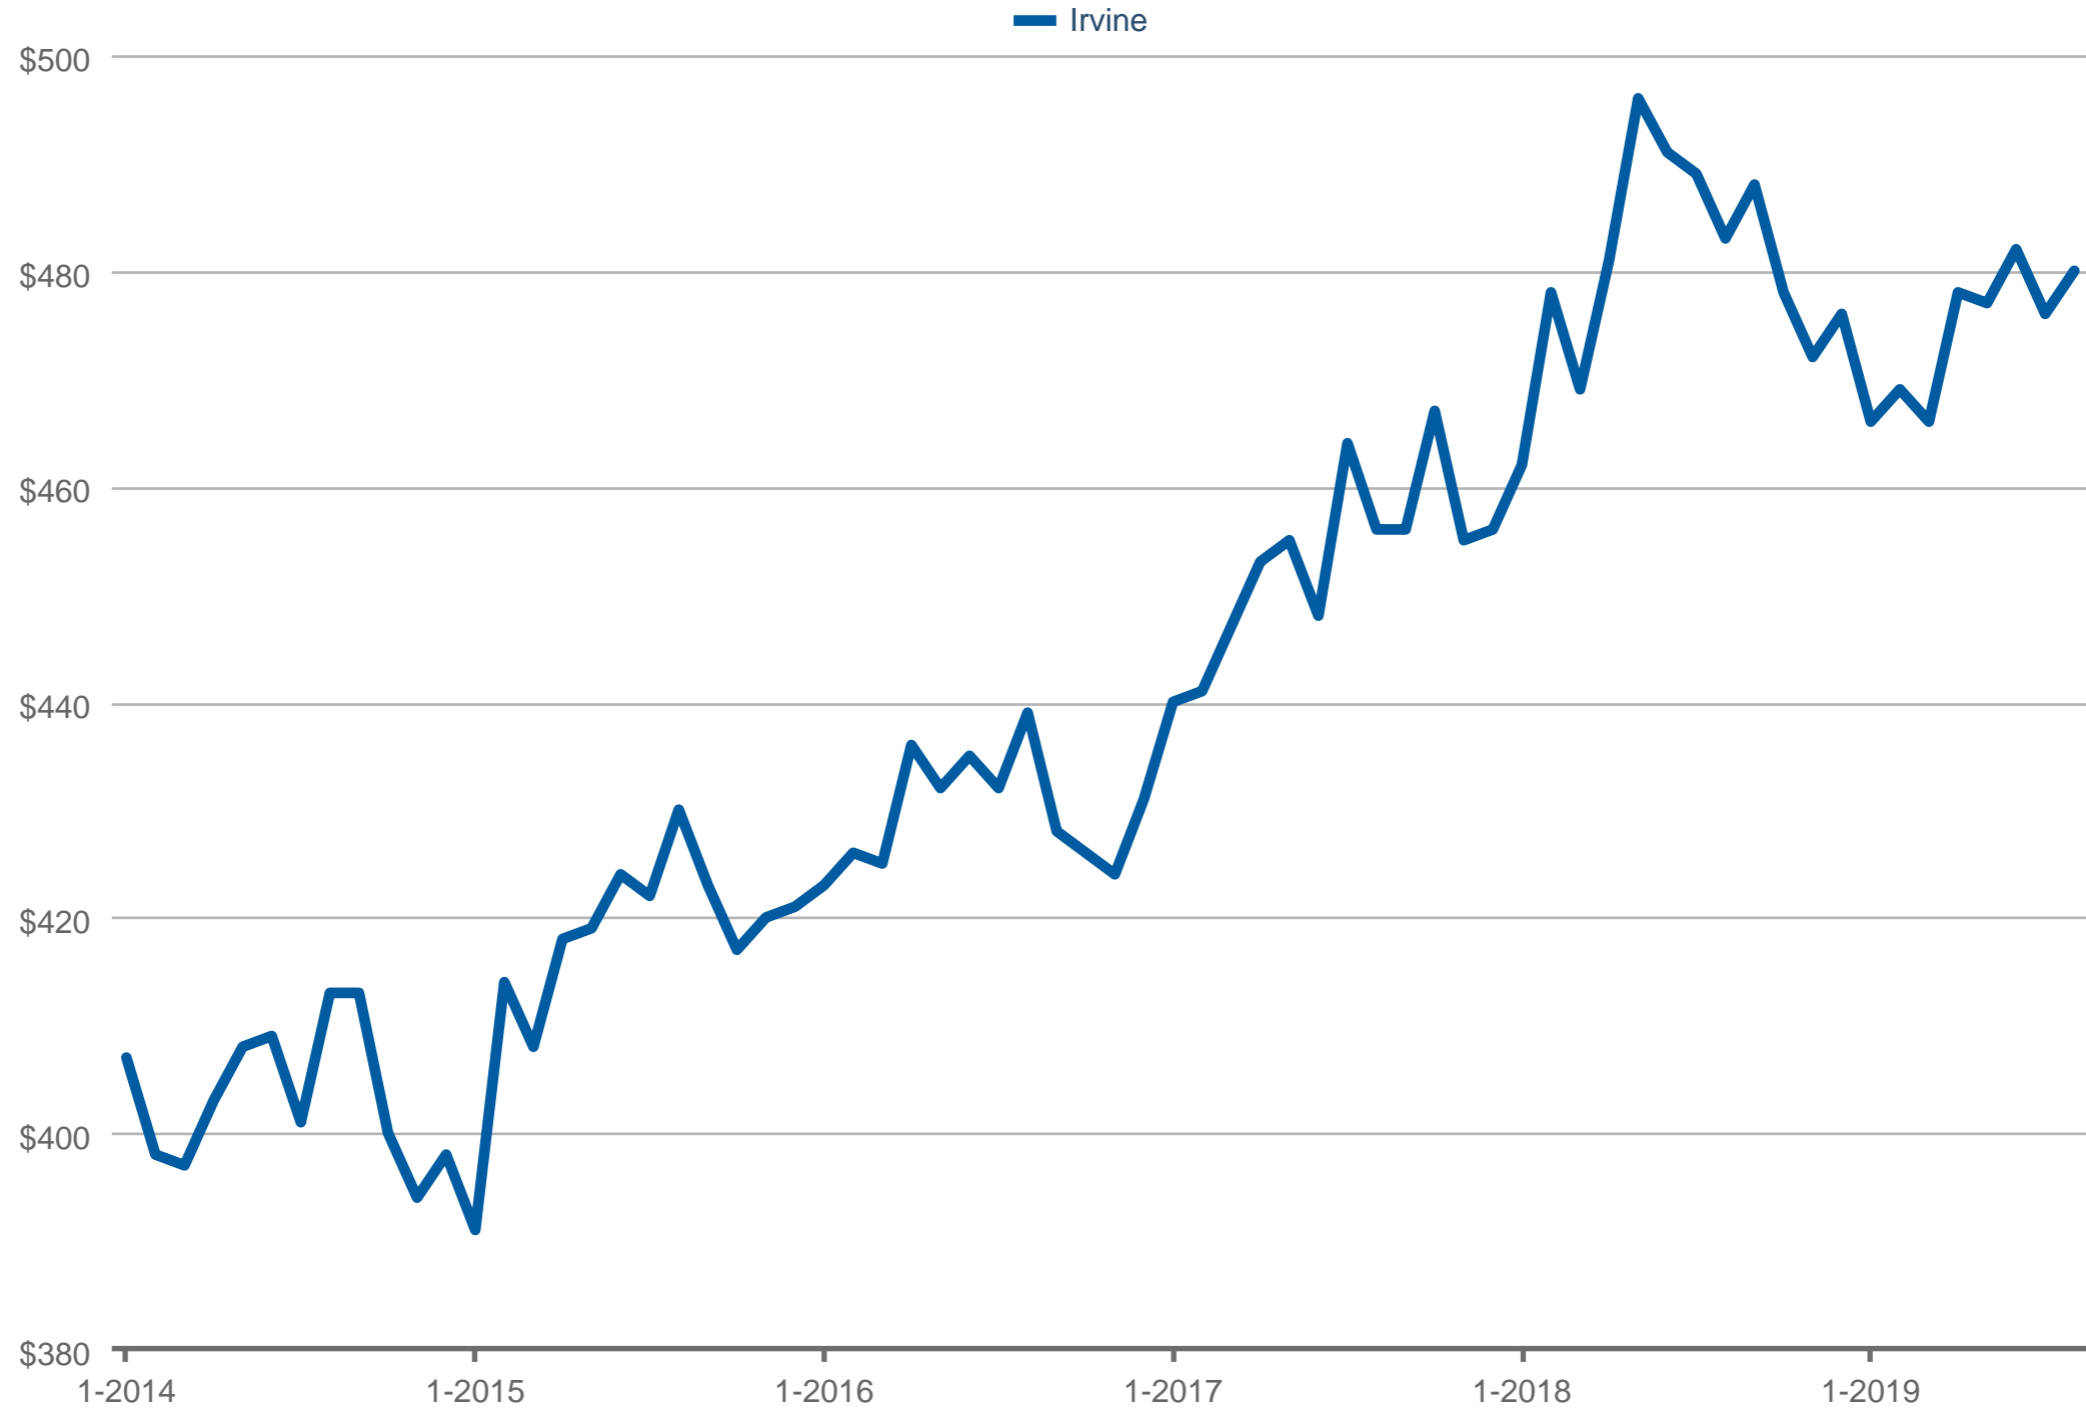

### Median Price Per Square Foot

Irvine

Each data point is one month of activity. Data is from September 13, 2019.

All data is from the California Regional Multiple Listing Service, INC. InfoSparks © 2024 ShowingTime.