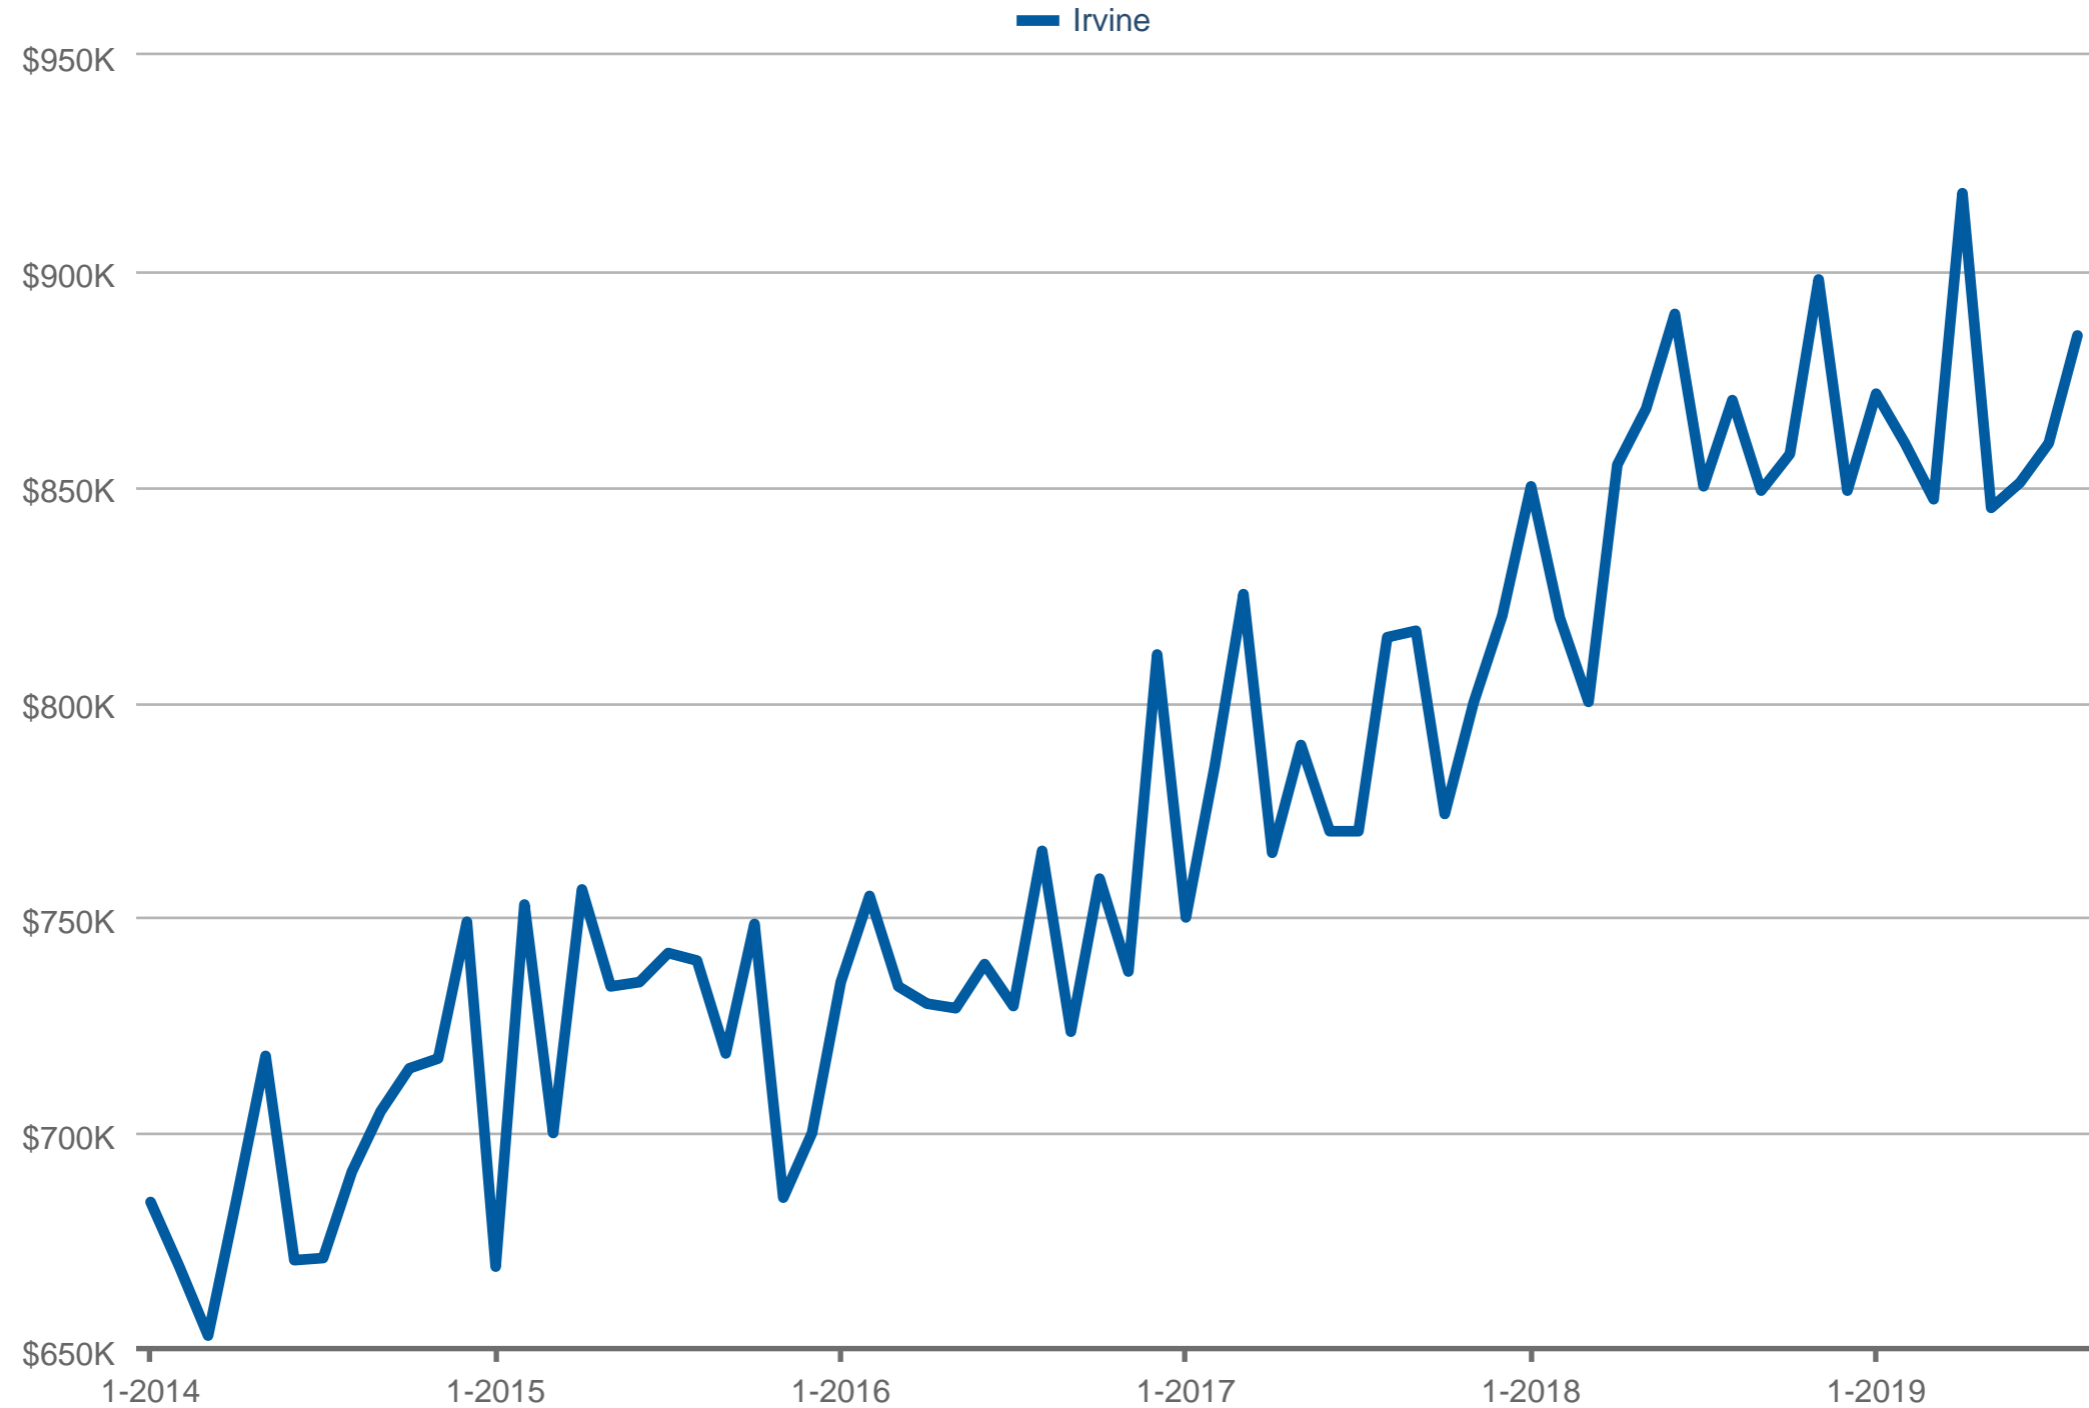

### Median Sales Price

Irvine

Each data point is one month of activity. Data is from September 13, 2019.

All data is from the California Regional Multiple Listing Service, INC. InfoSparks © 2024 ShowingTime.