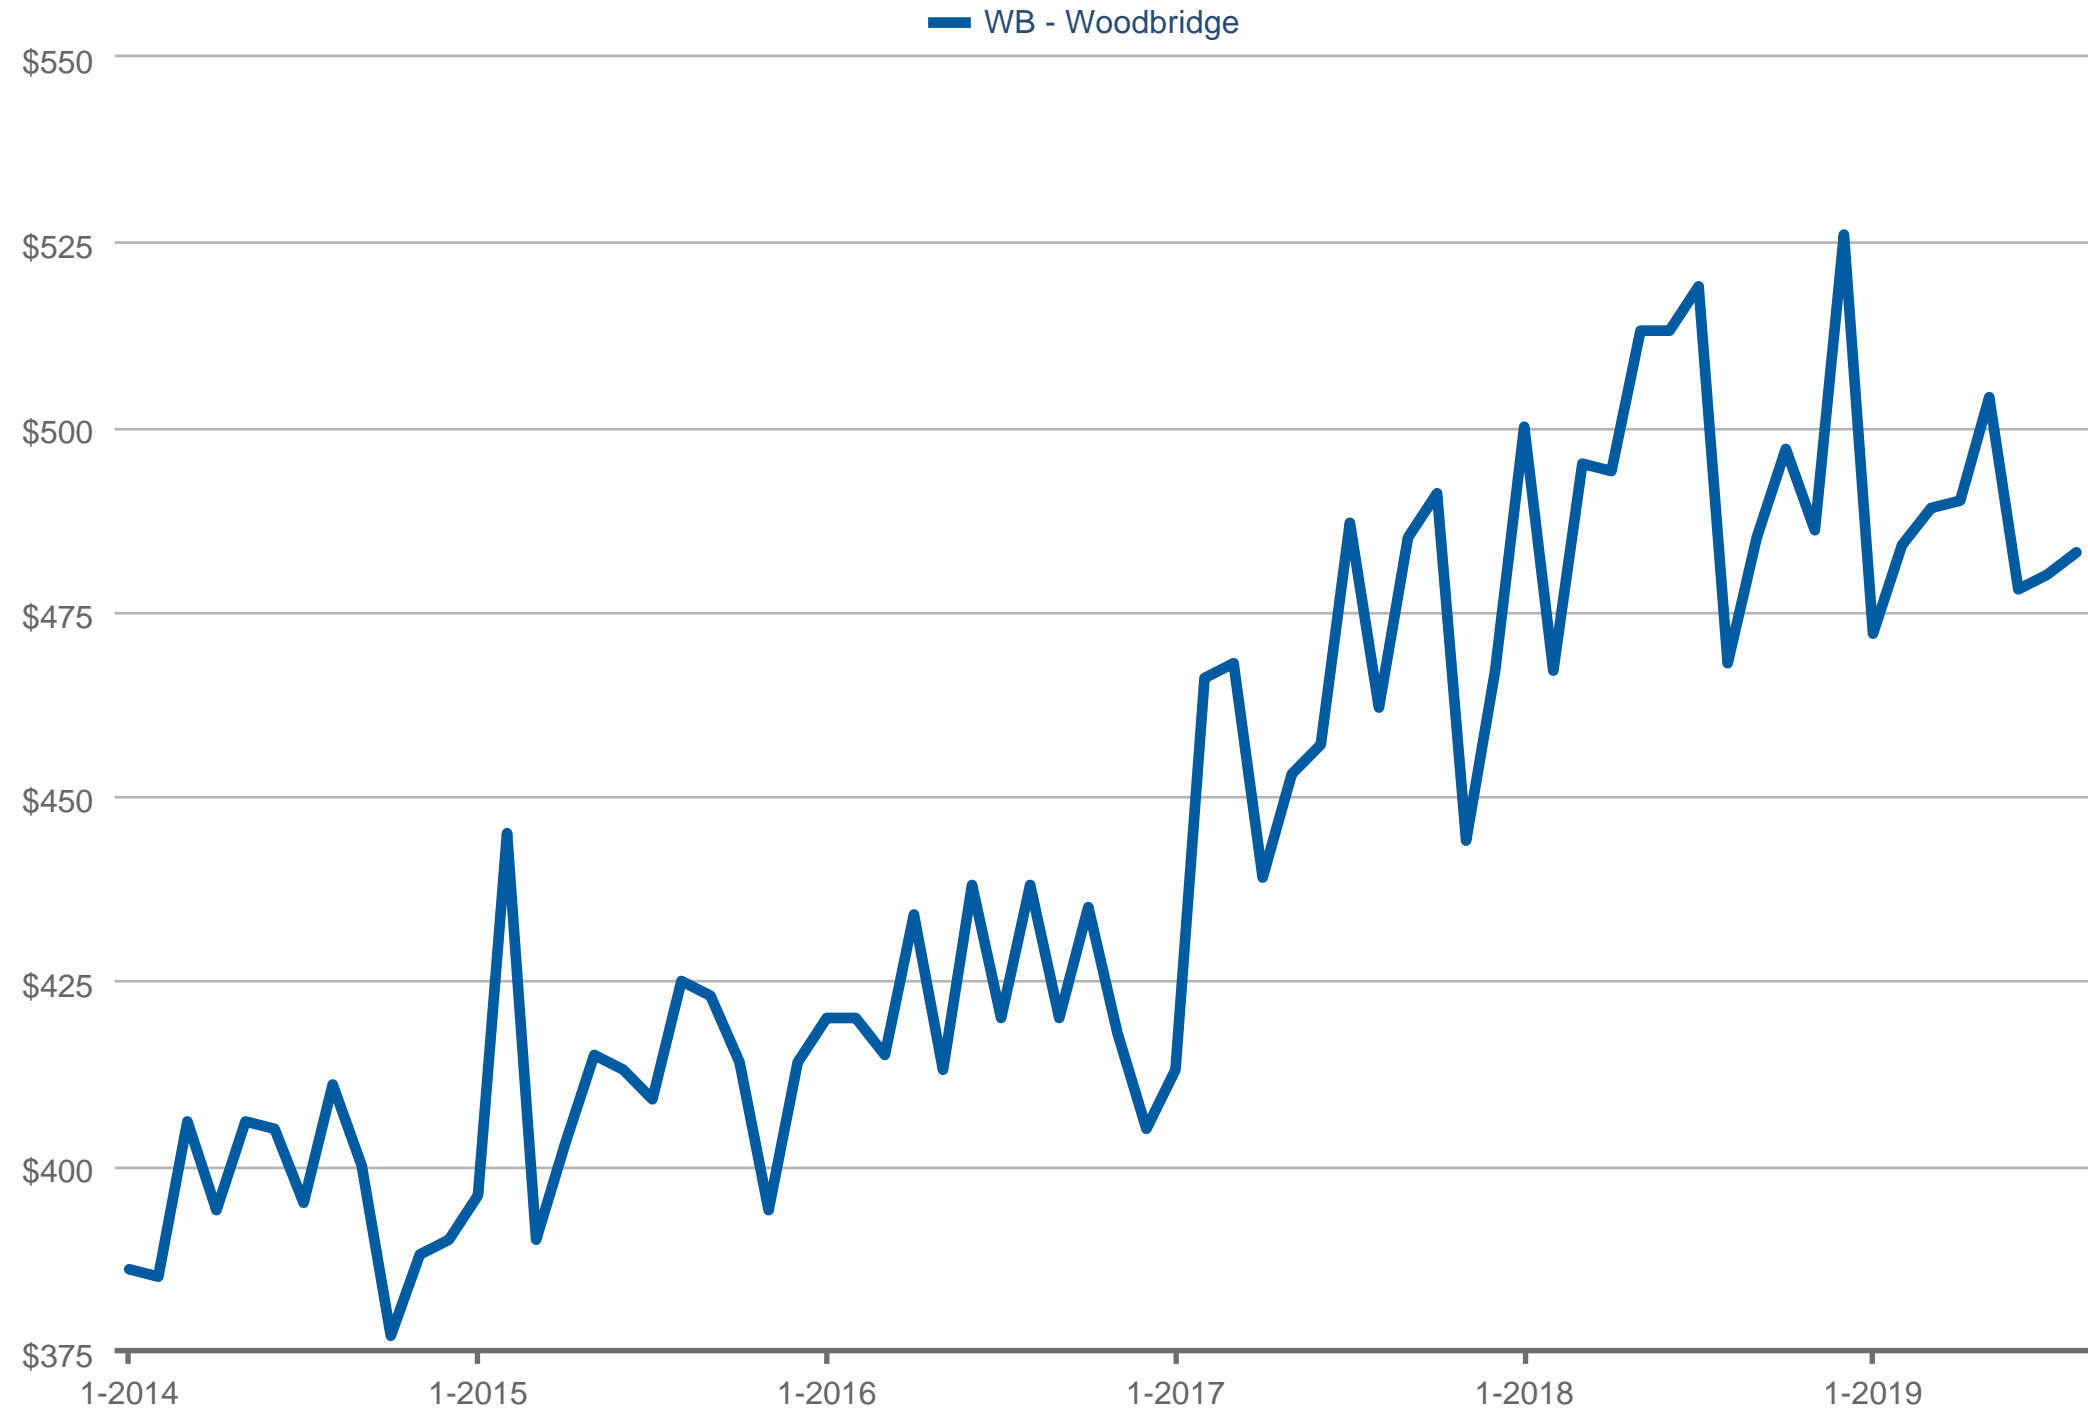

### Median Price Per Square Foot

WB - Woodbridge

Each data point is one month of activity. Data is from September 13, 2019.

All data is from the California Regional Multiple Listing Service, INC. InfoSparks © 2024 ShowingTime.