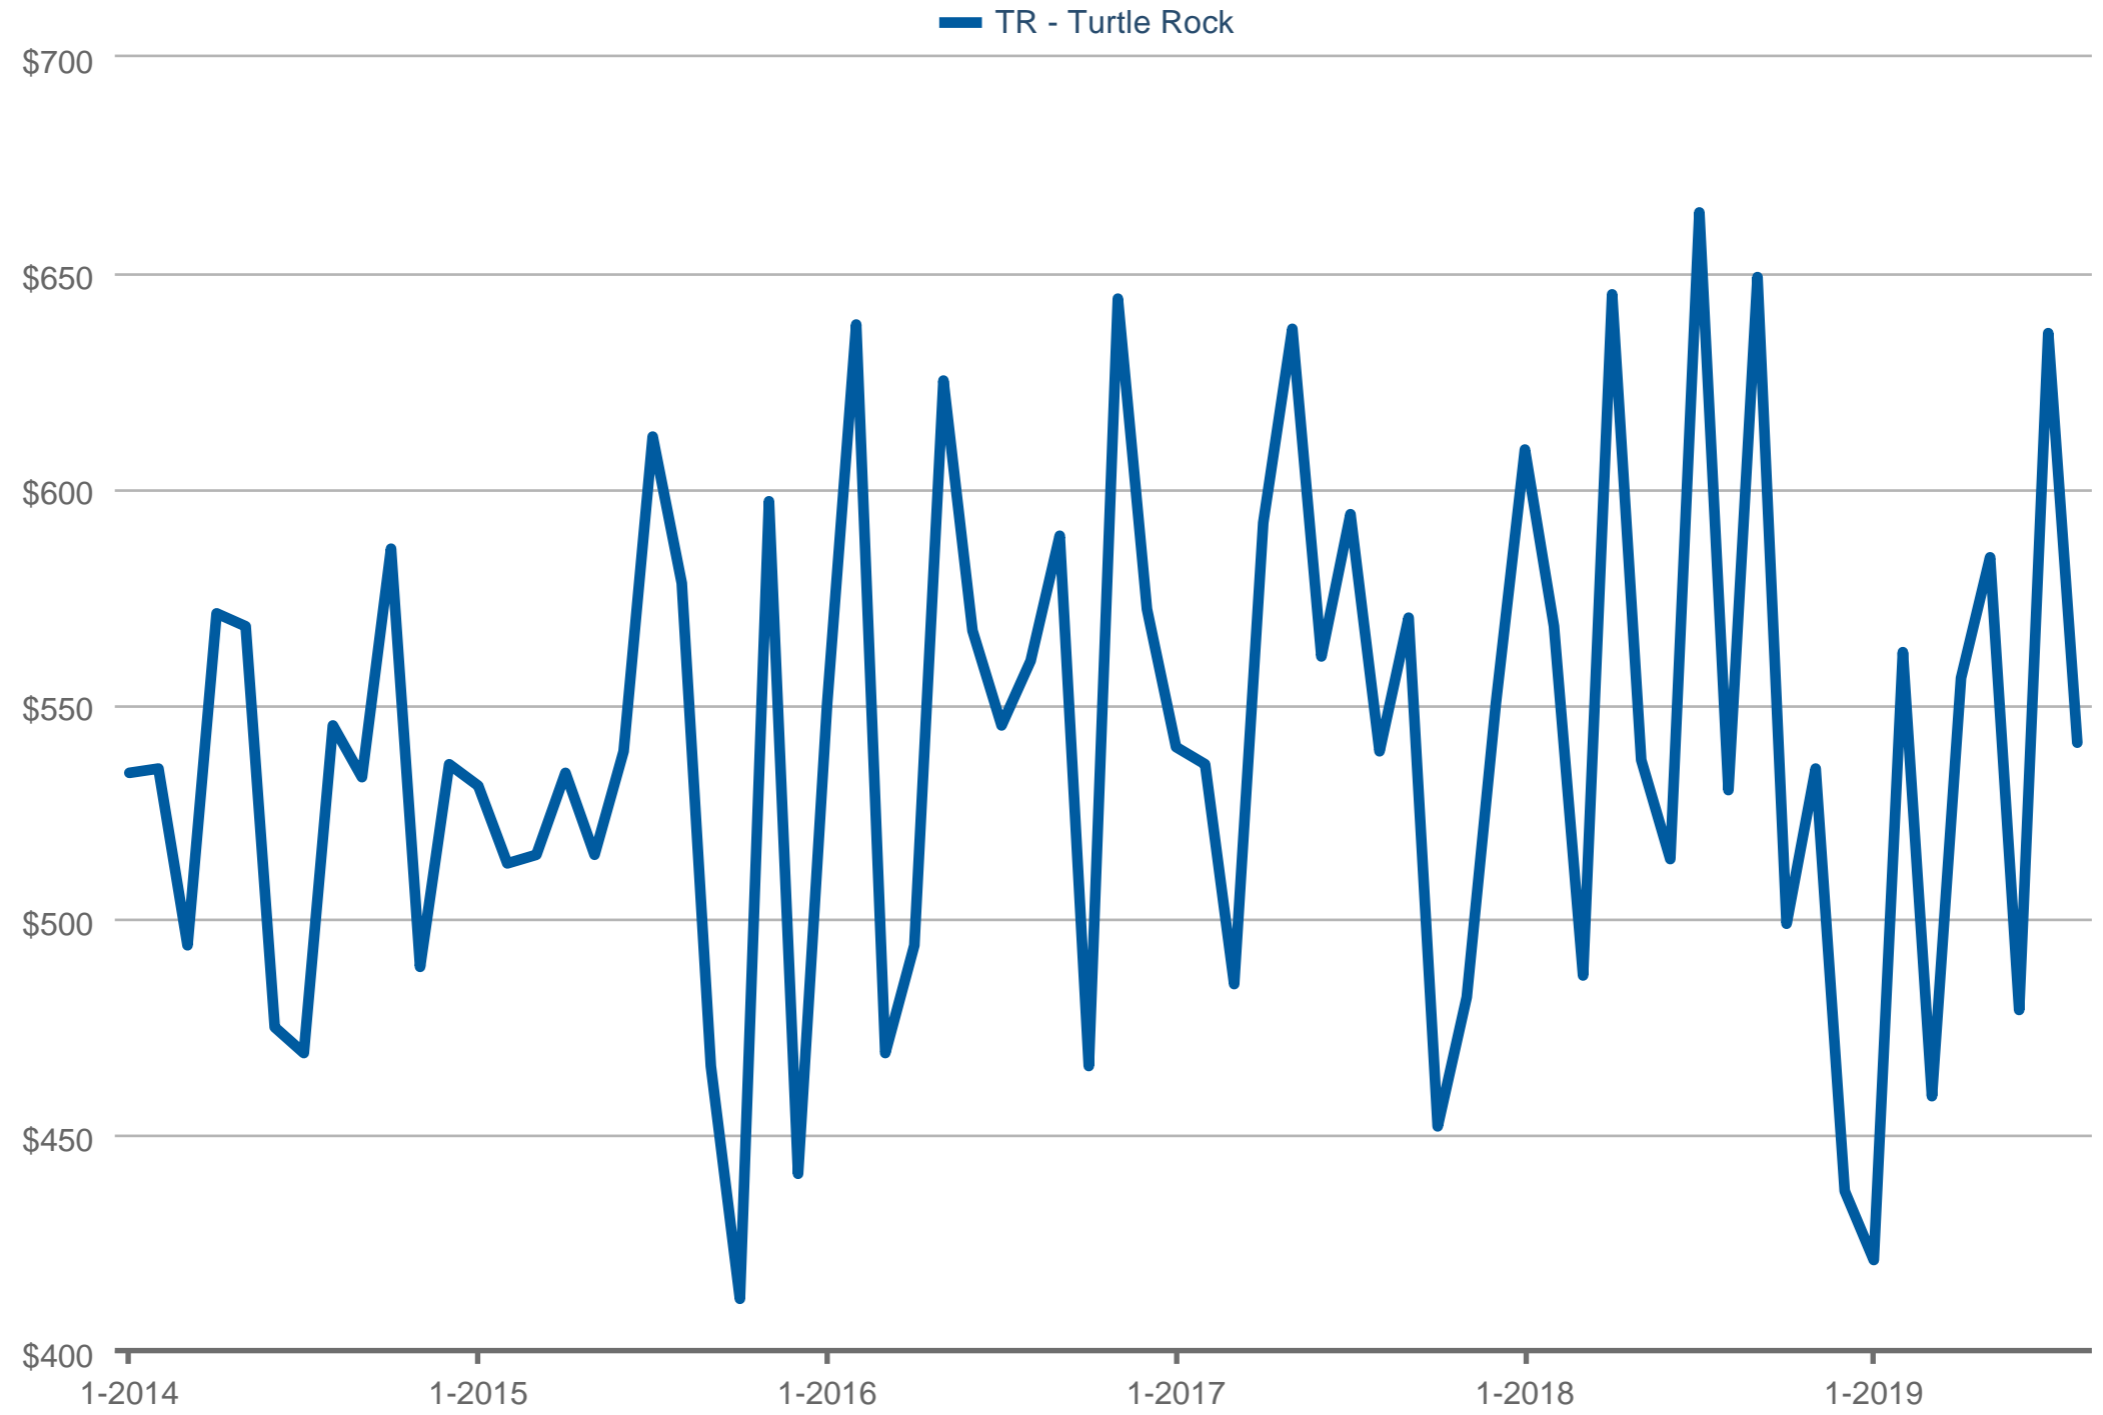

Median Price Per Square Foot

TR - Turtle Rock

Each data point is one month of activity. Data is from September 13, 2019.

All data is from the California Regional Multiple Listing Service, INC. InfoSparks © 2024 ShowingTime.