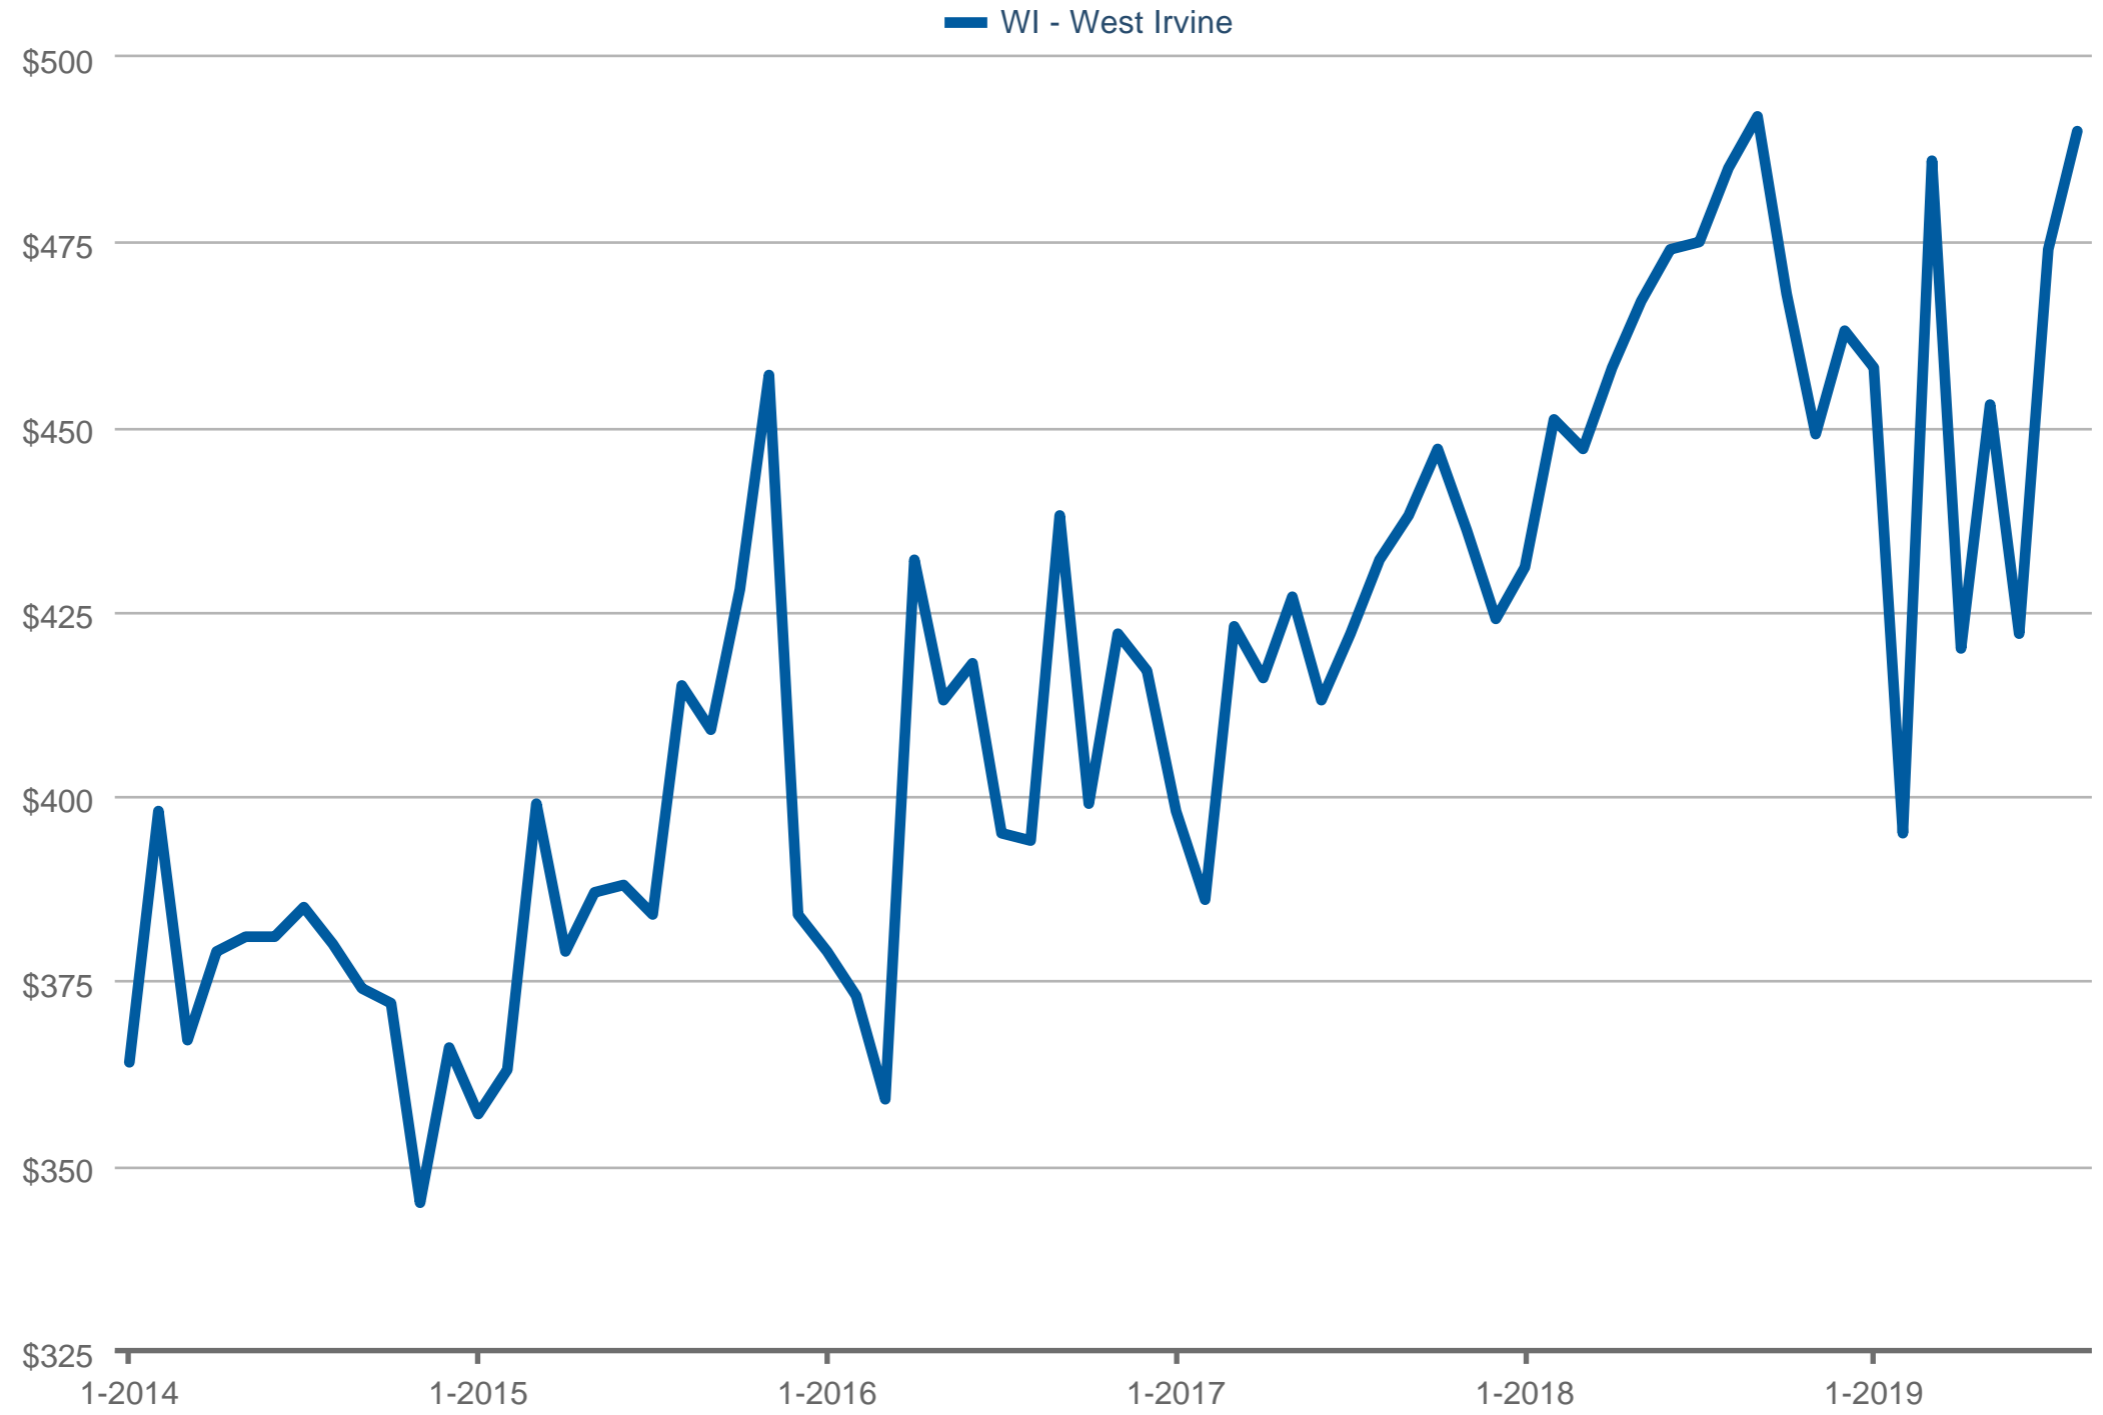

Median Price Per Square Foot

WI - West Irvine

Each data point is one month of activity. Data is from September 13, 2019.

All data is from the California Regional Multiple Listing Service, INC. InfoSparks © 2024 ShowingTime.