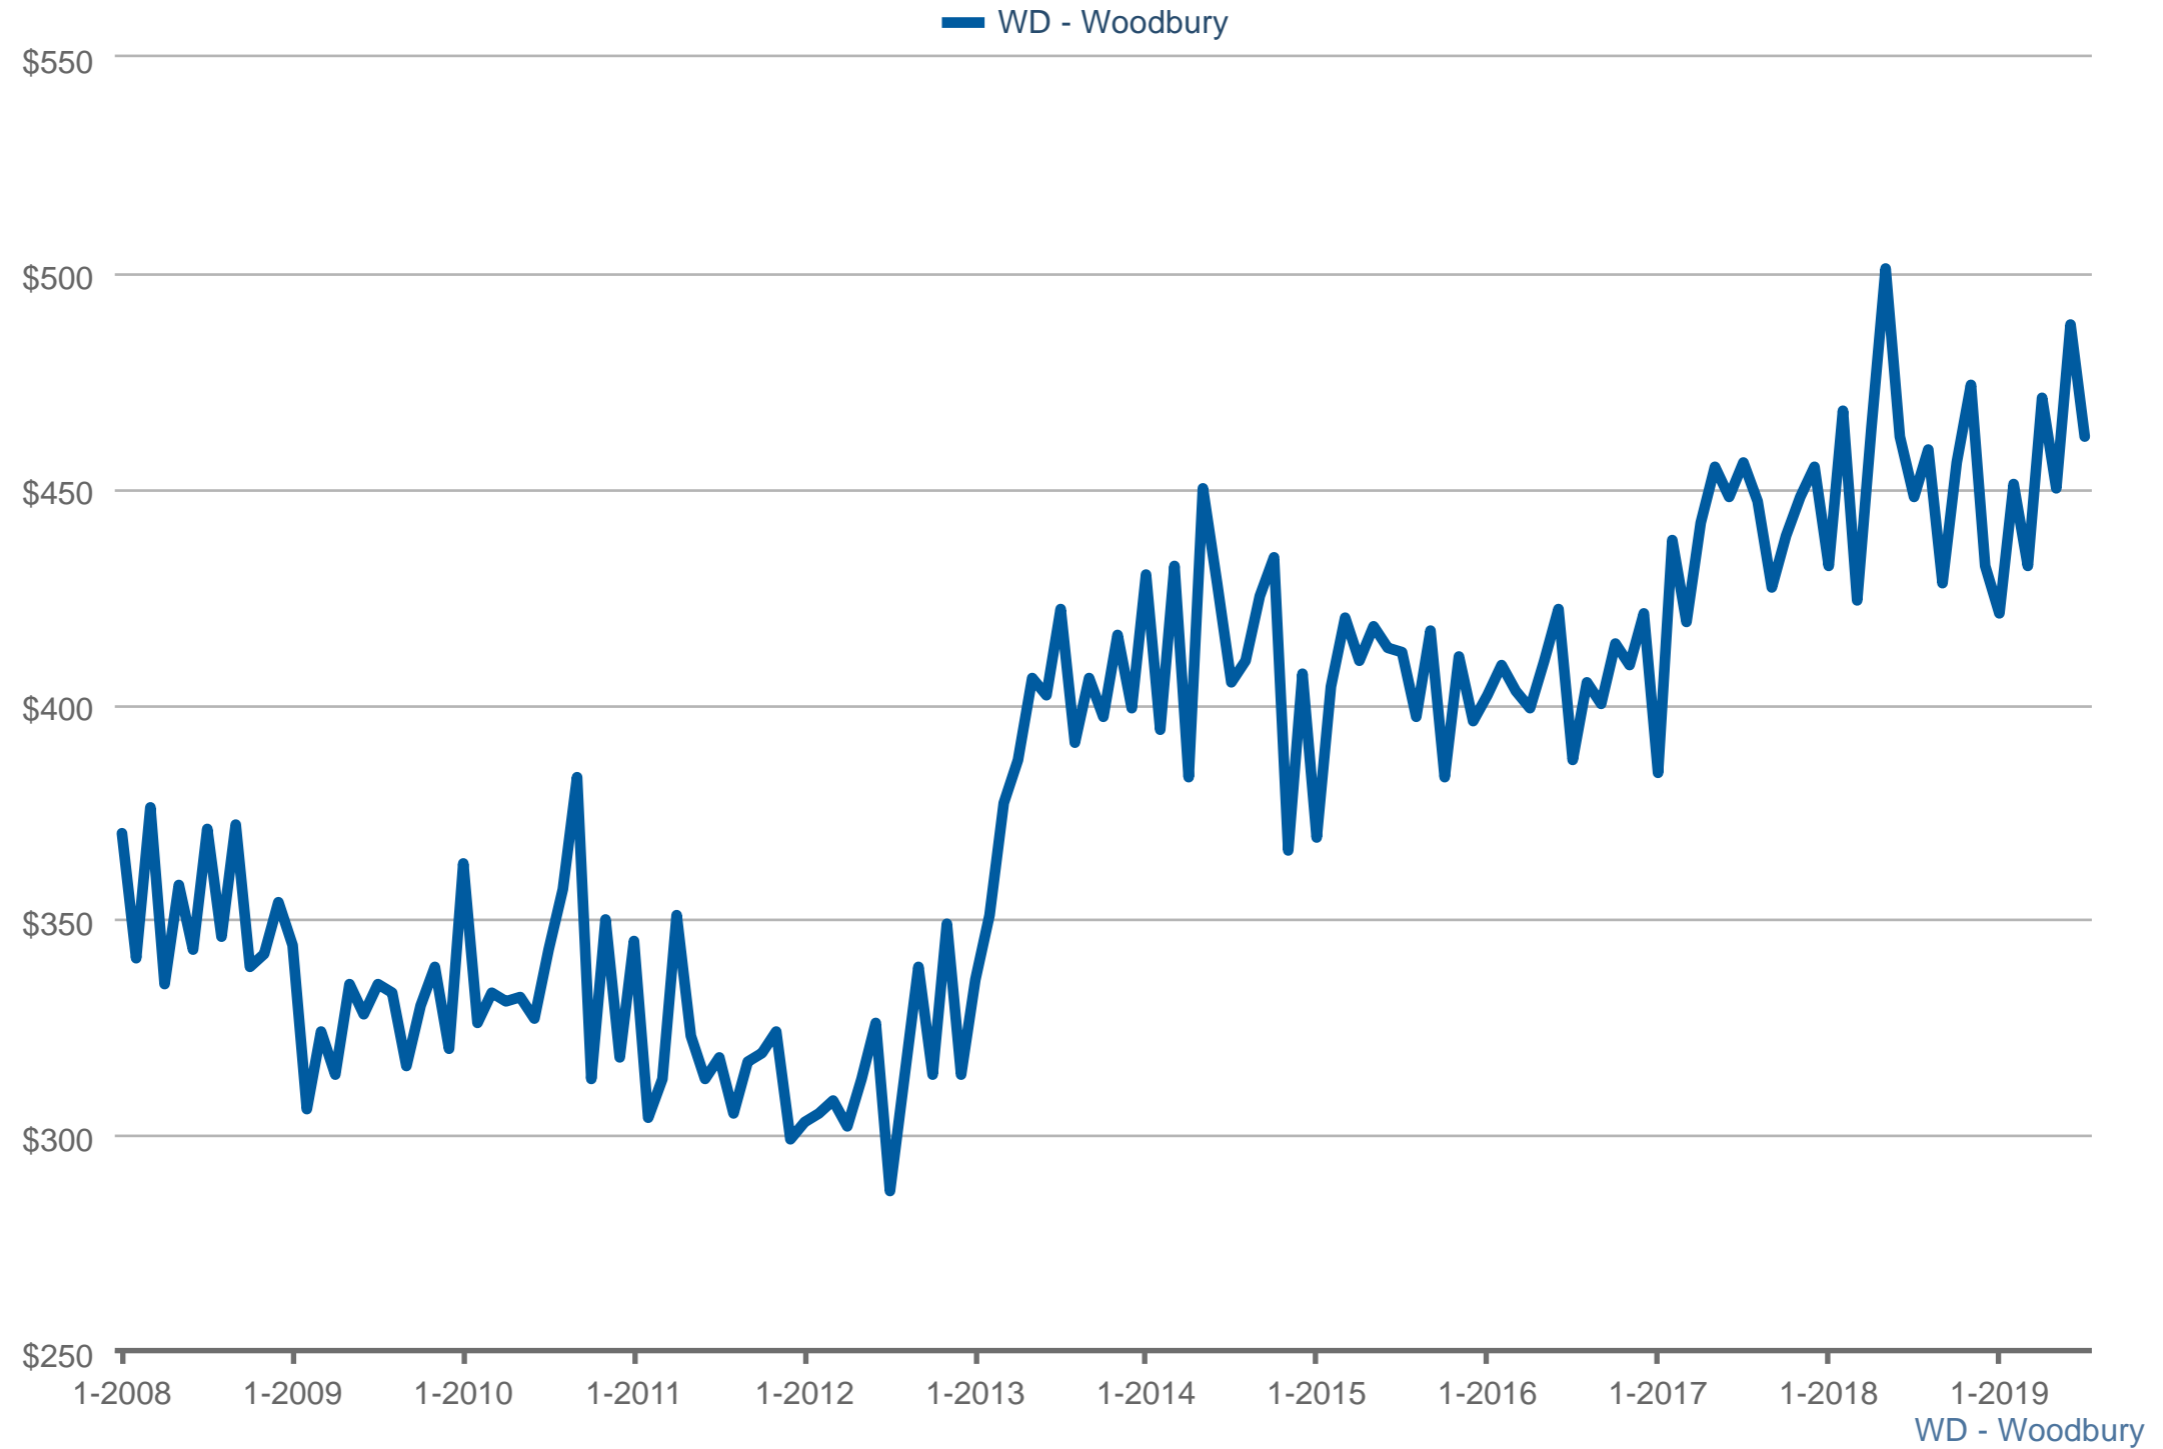

Median Price Per Square Foot

Each data point is one month of activity. Data is from August 7, 2019.