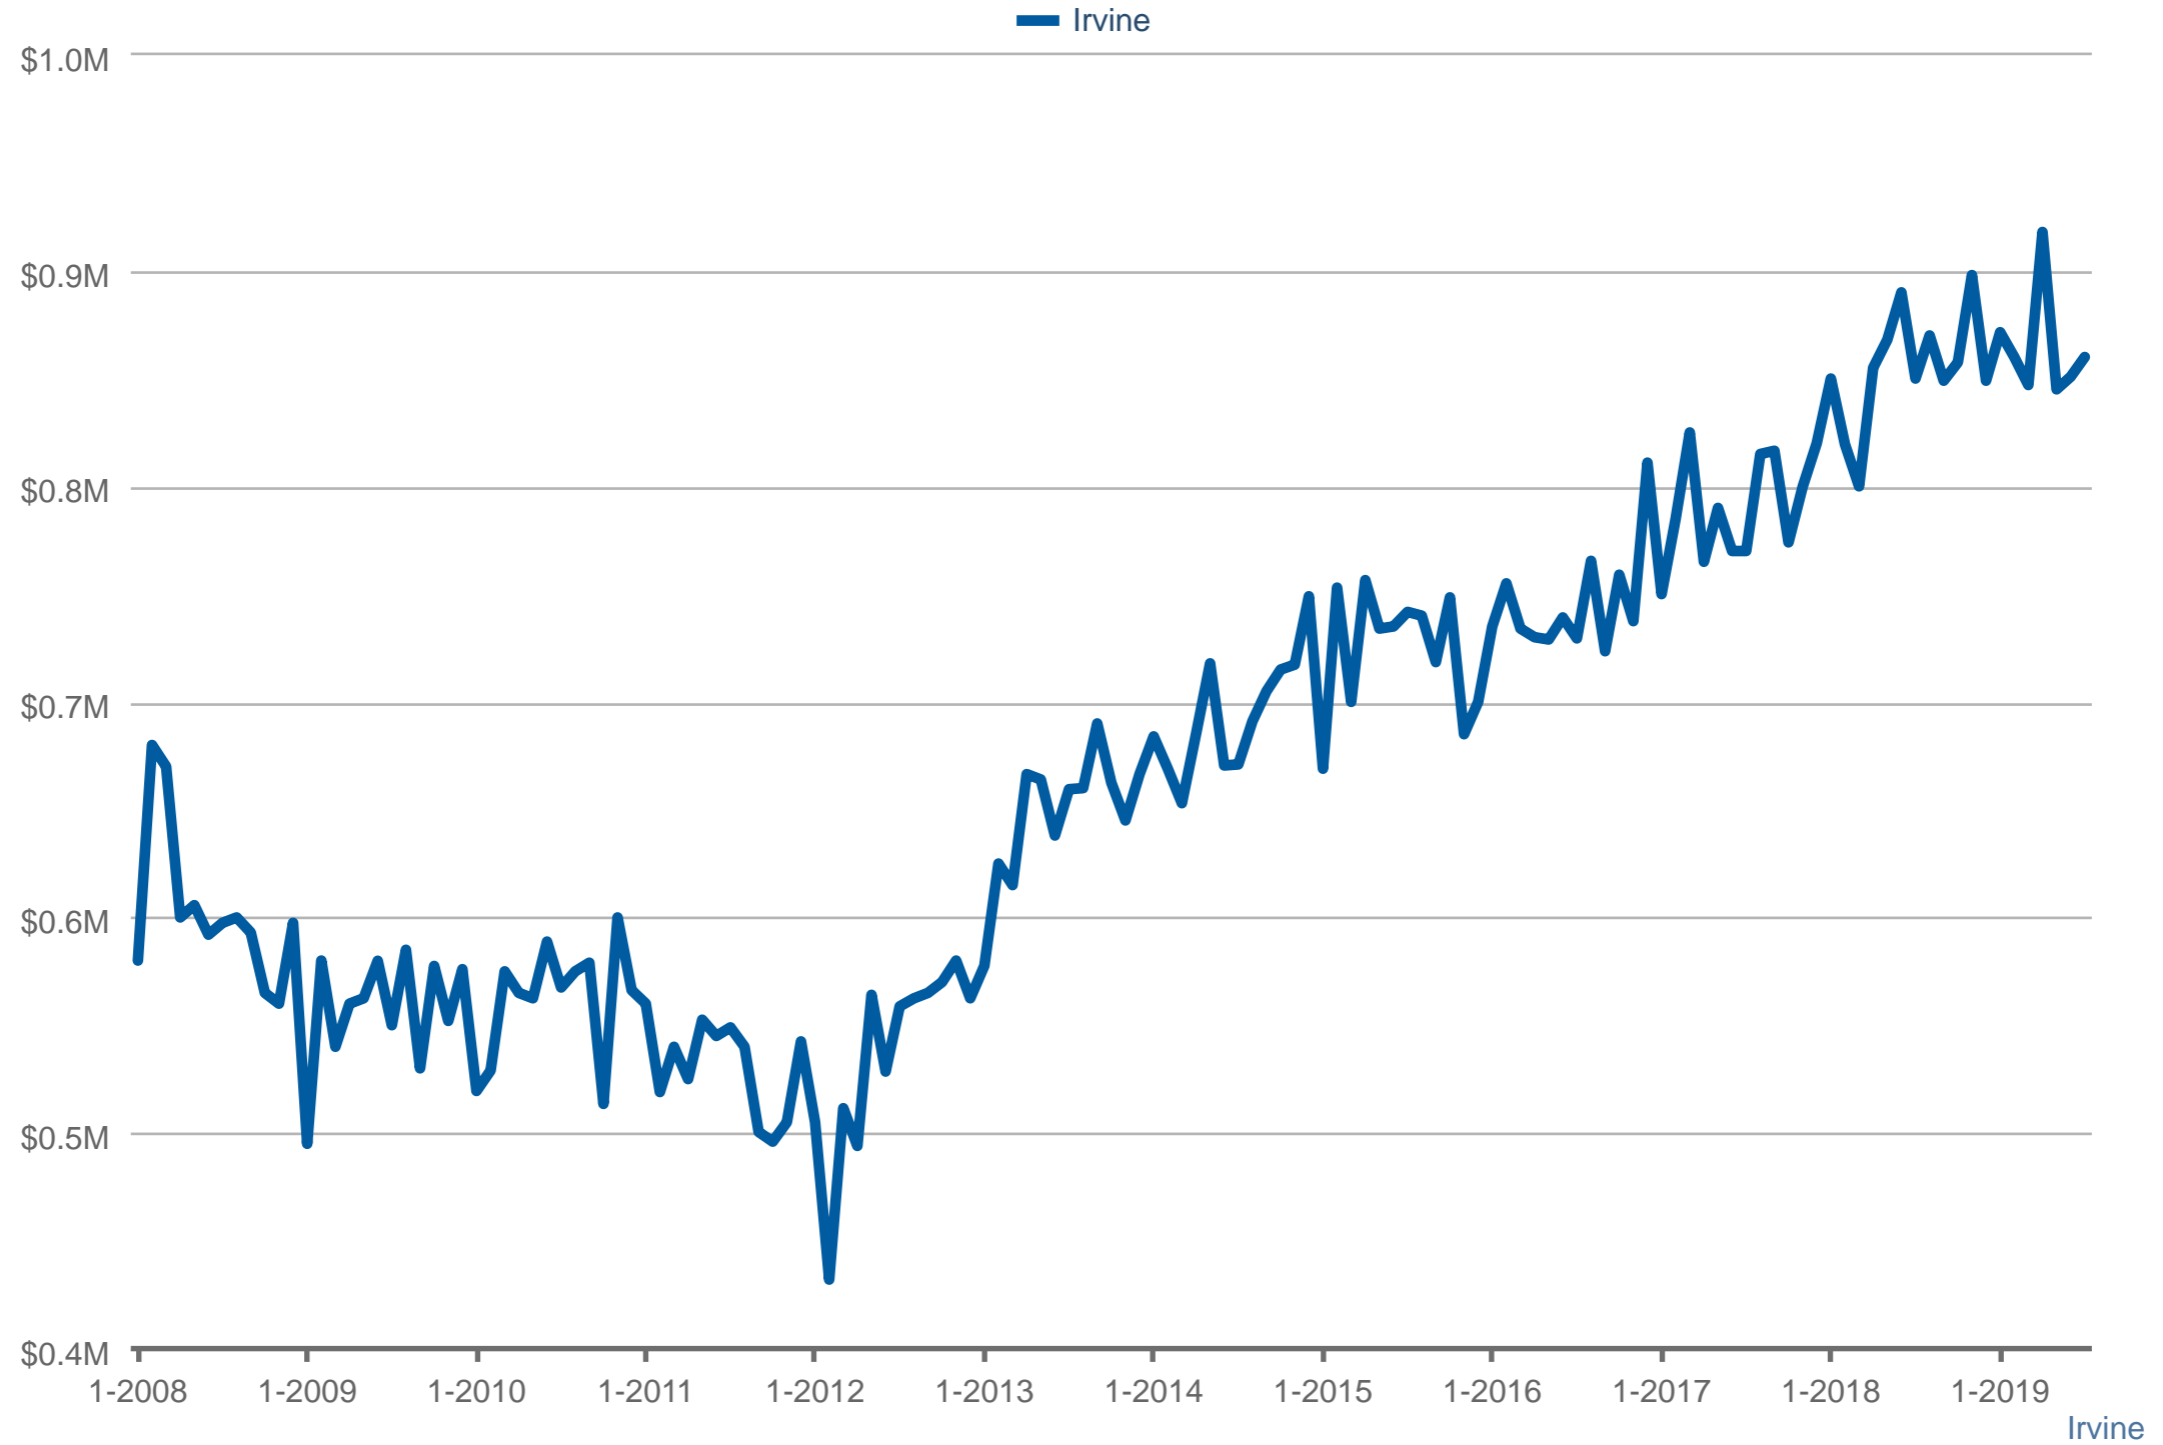

### Median Sales Price

Each data point is one month of activity. Data is from August 7, 2019.

All data is from the California Regional Multiple Listing Service, INC. InfoSparks © 2024 ShowingTime.