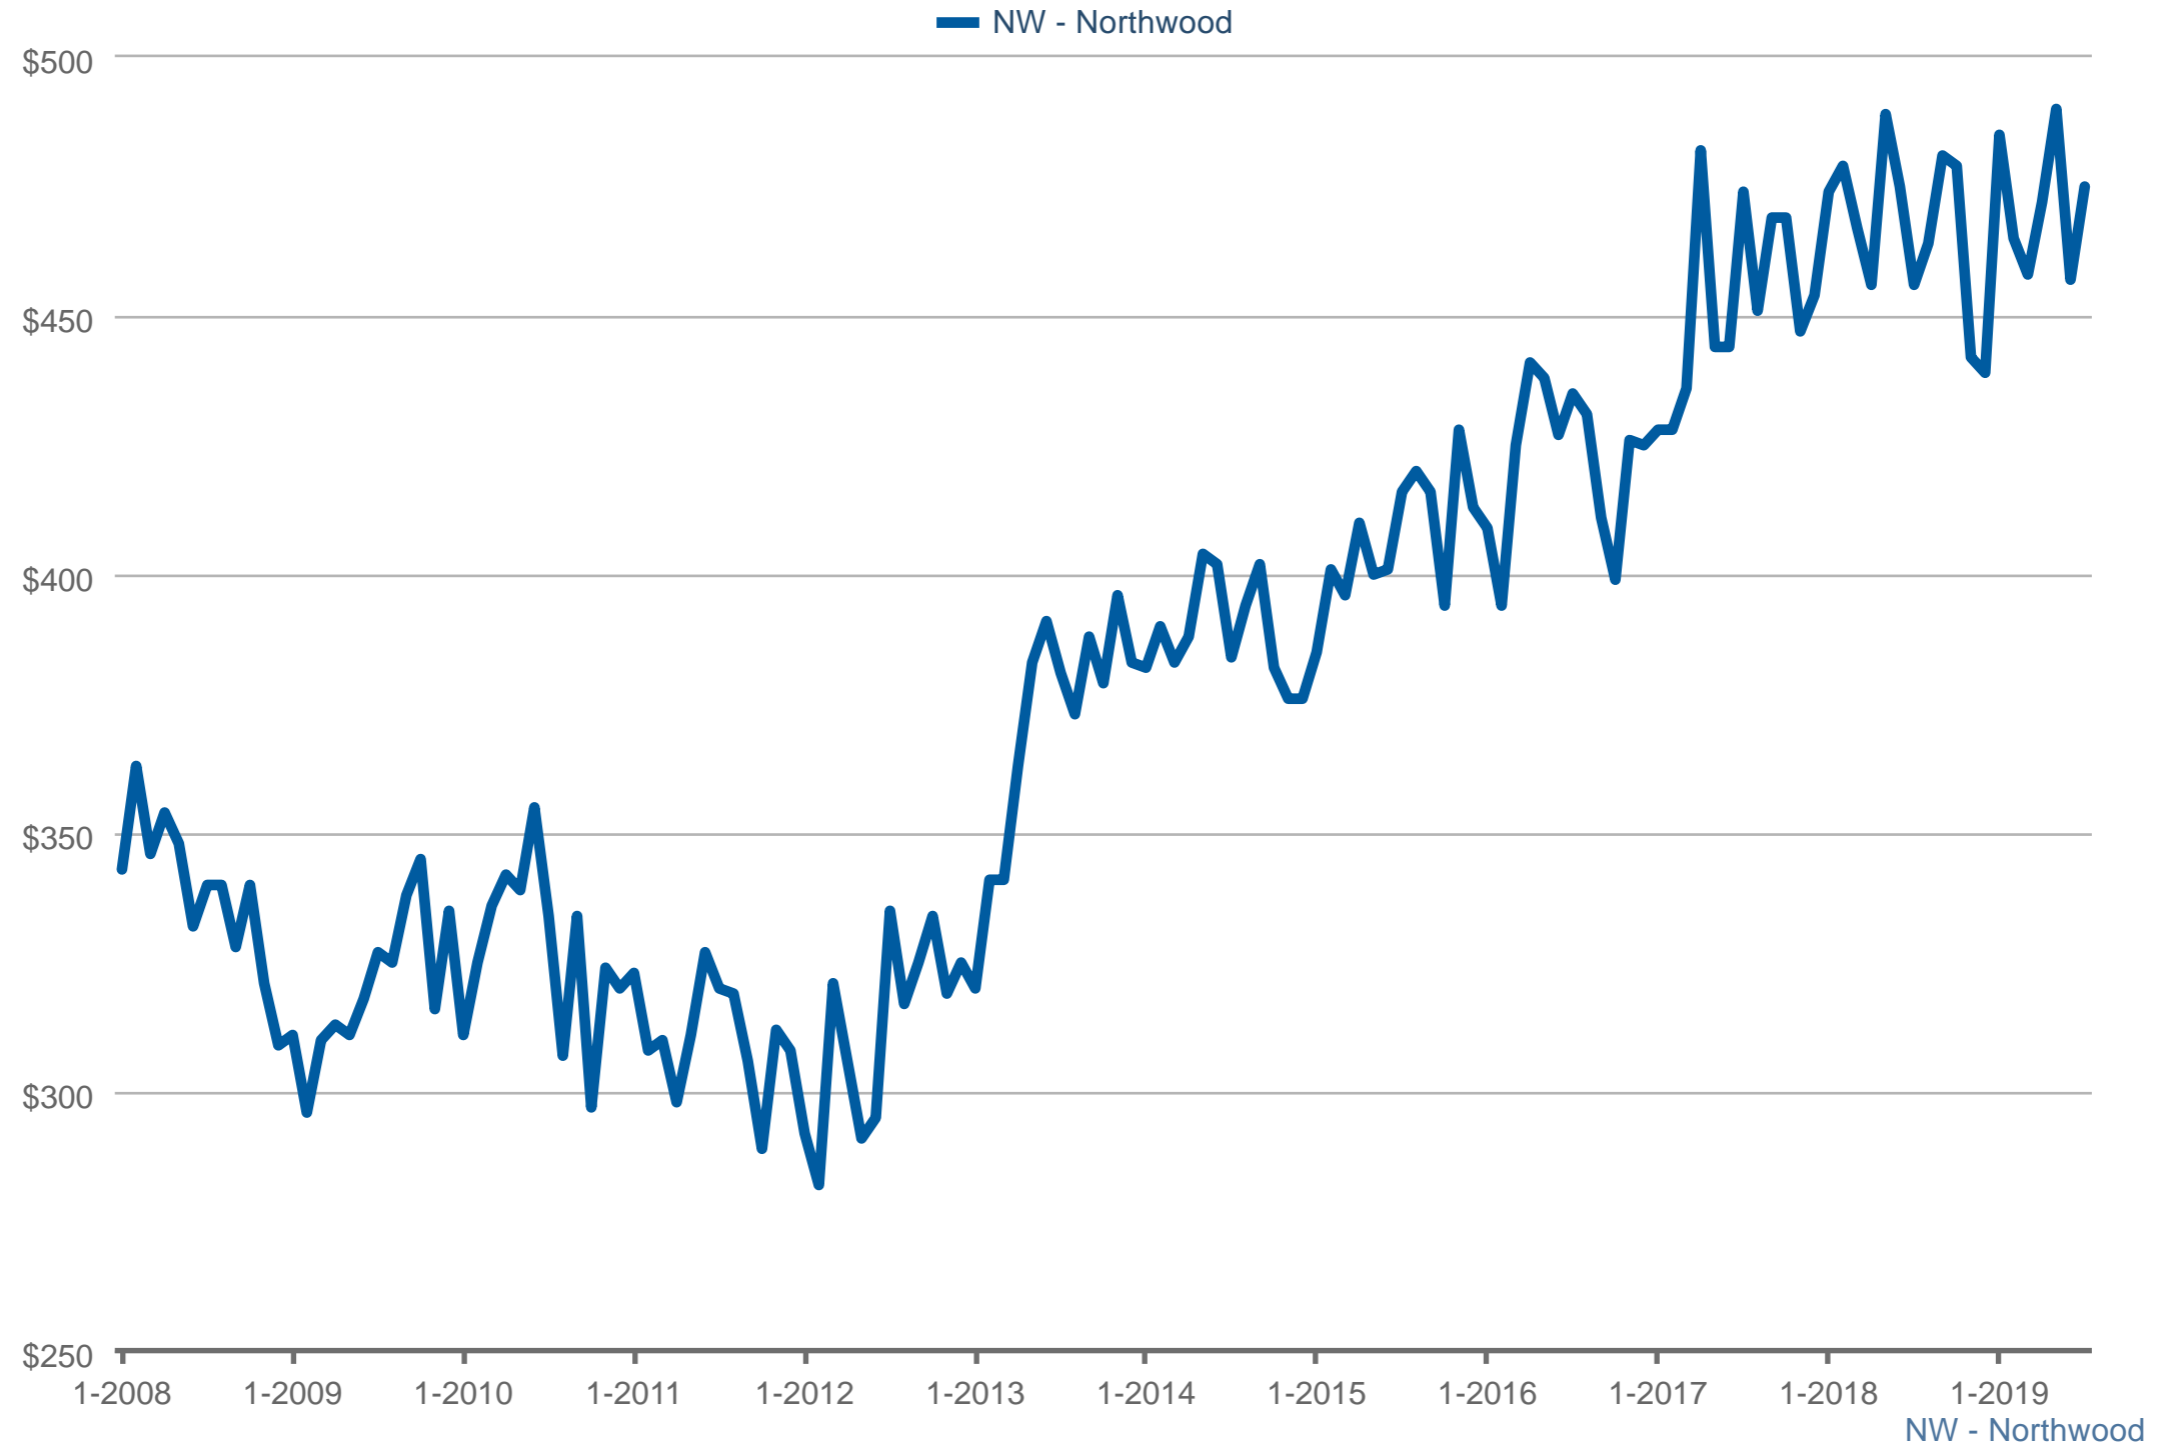

Median Price Per Square Foot

Each data point is one month of activity. Data is from August 7, 2019.