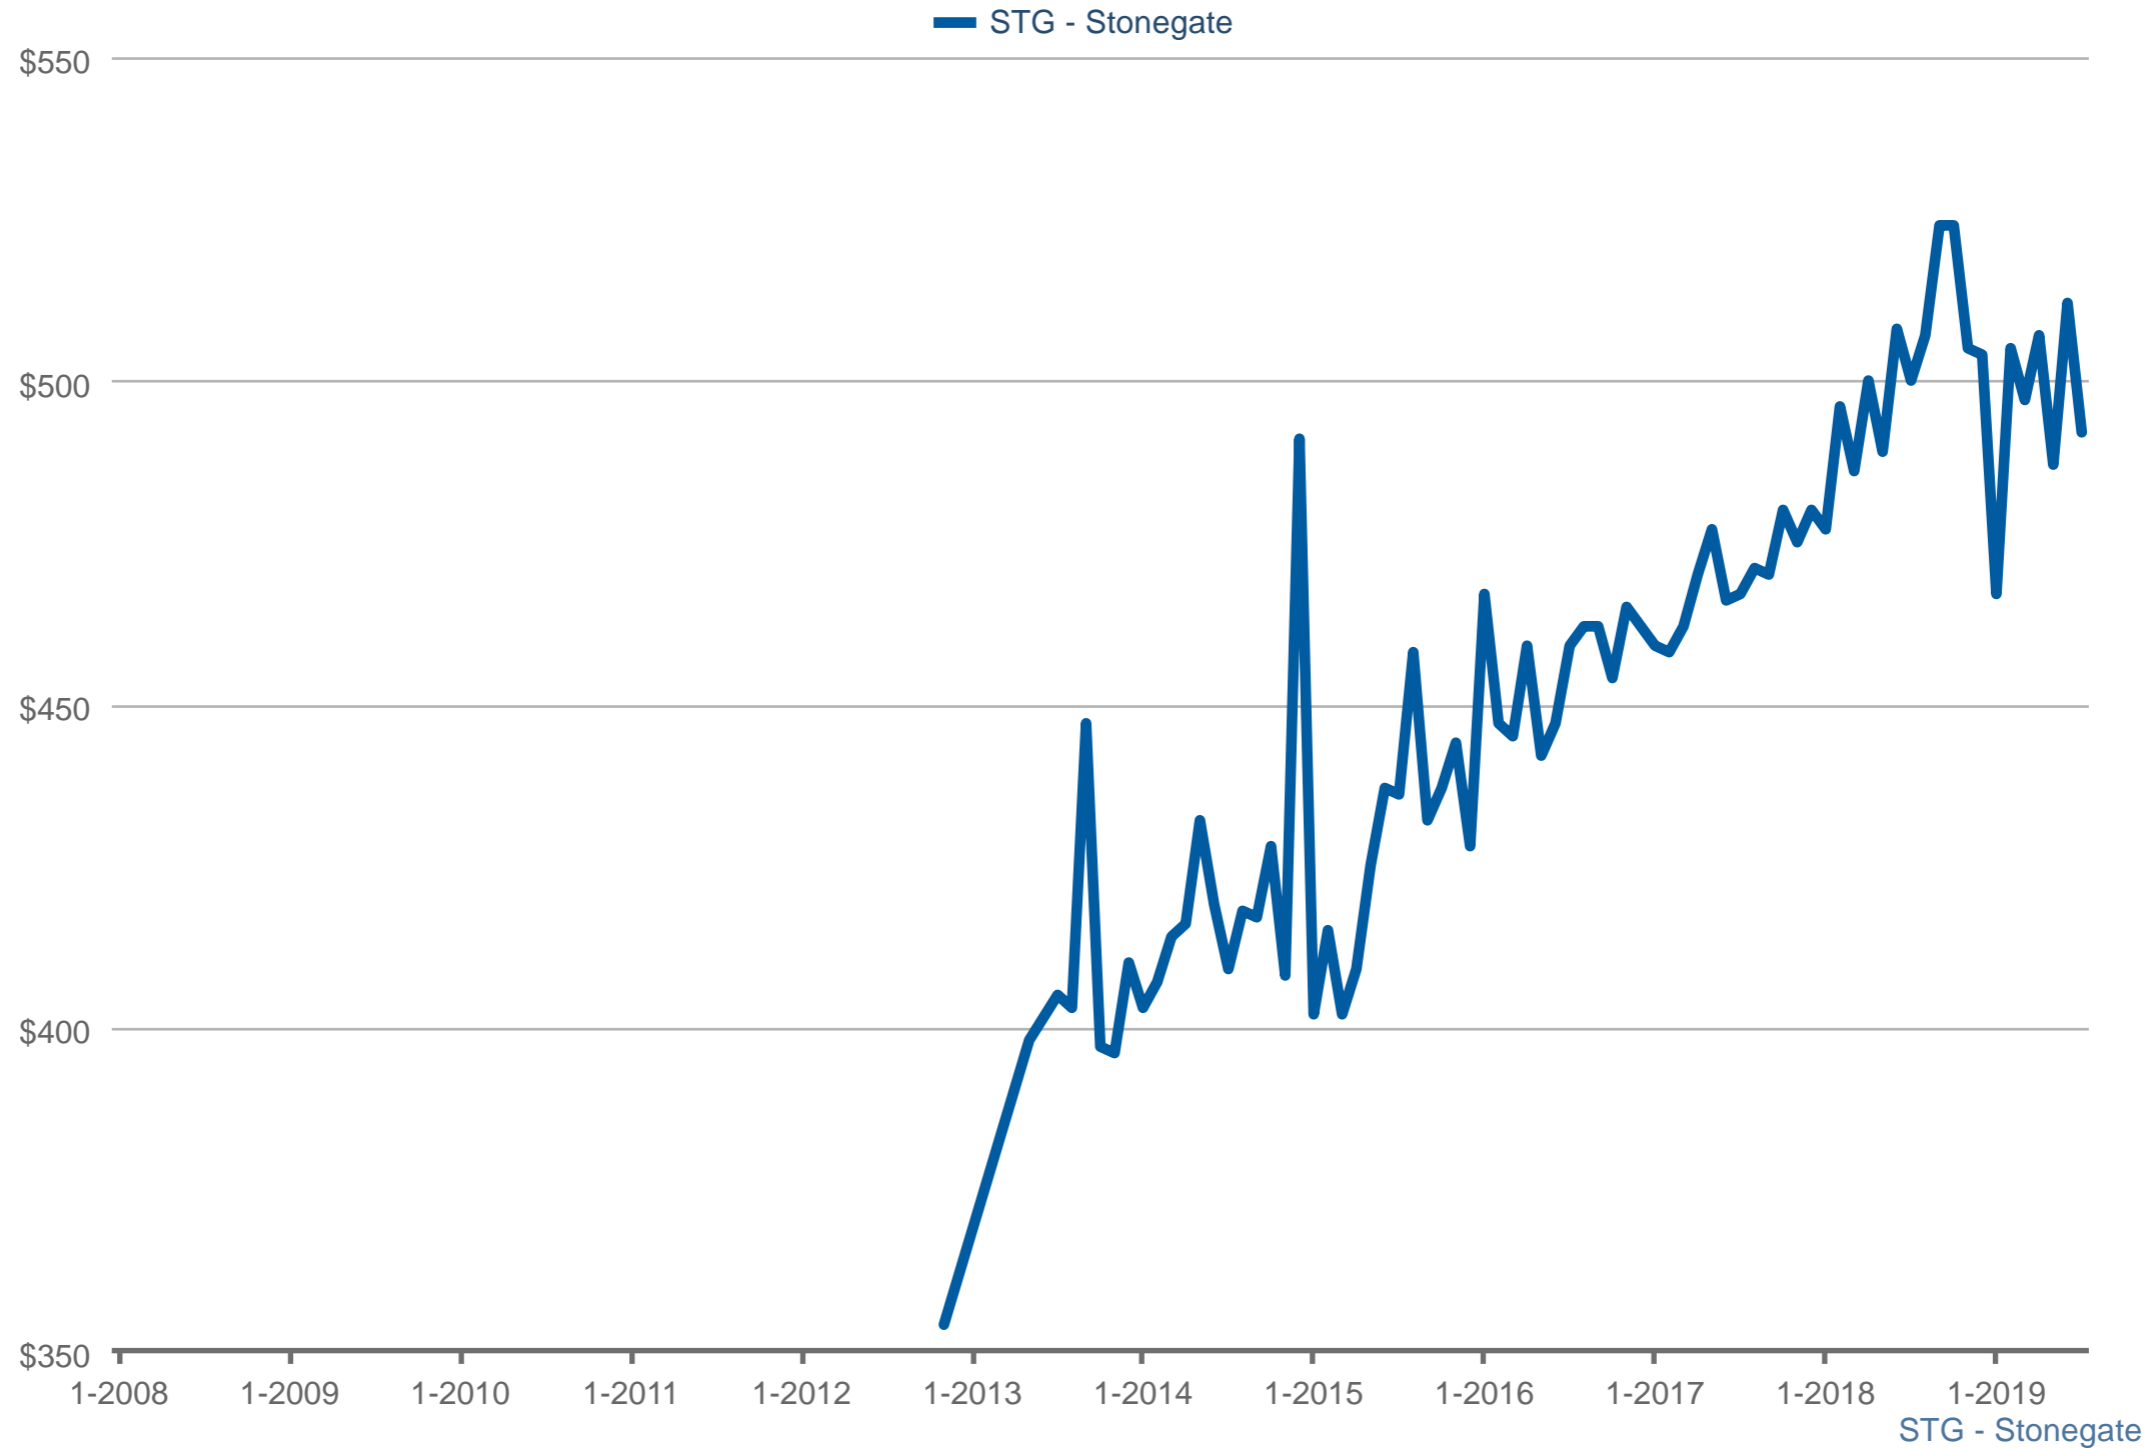

Median Price Per Square Foot

Each data point is one month of activity. Data is from August 7, 2019.