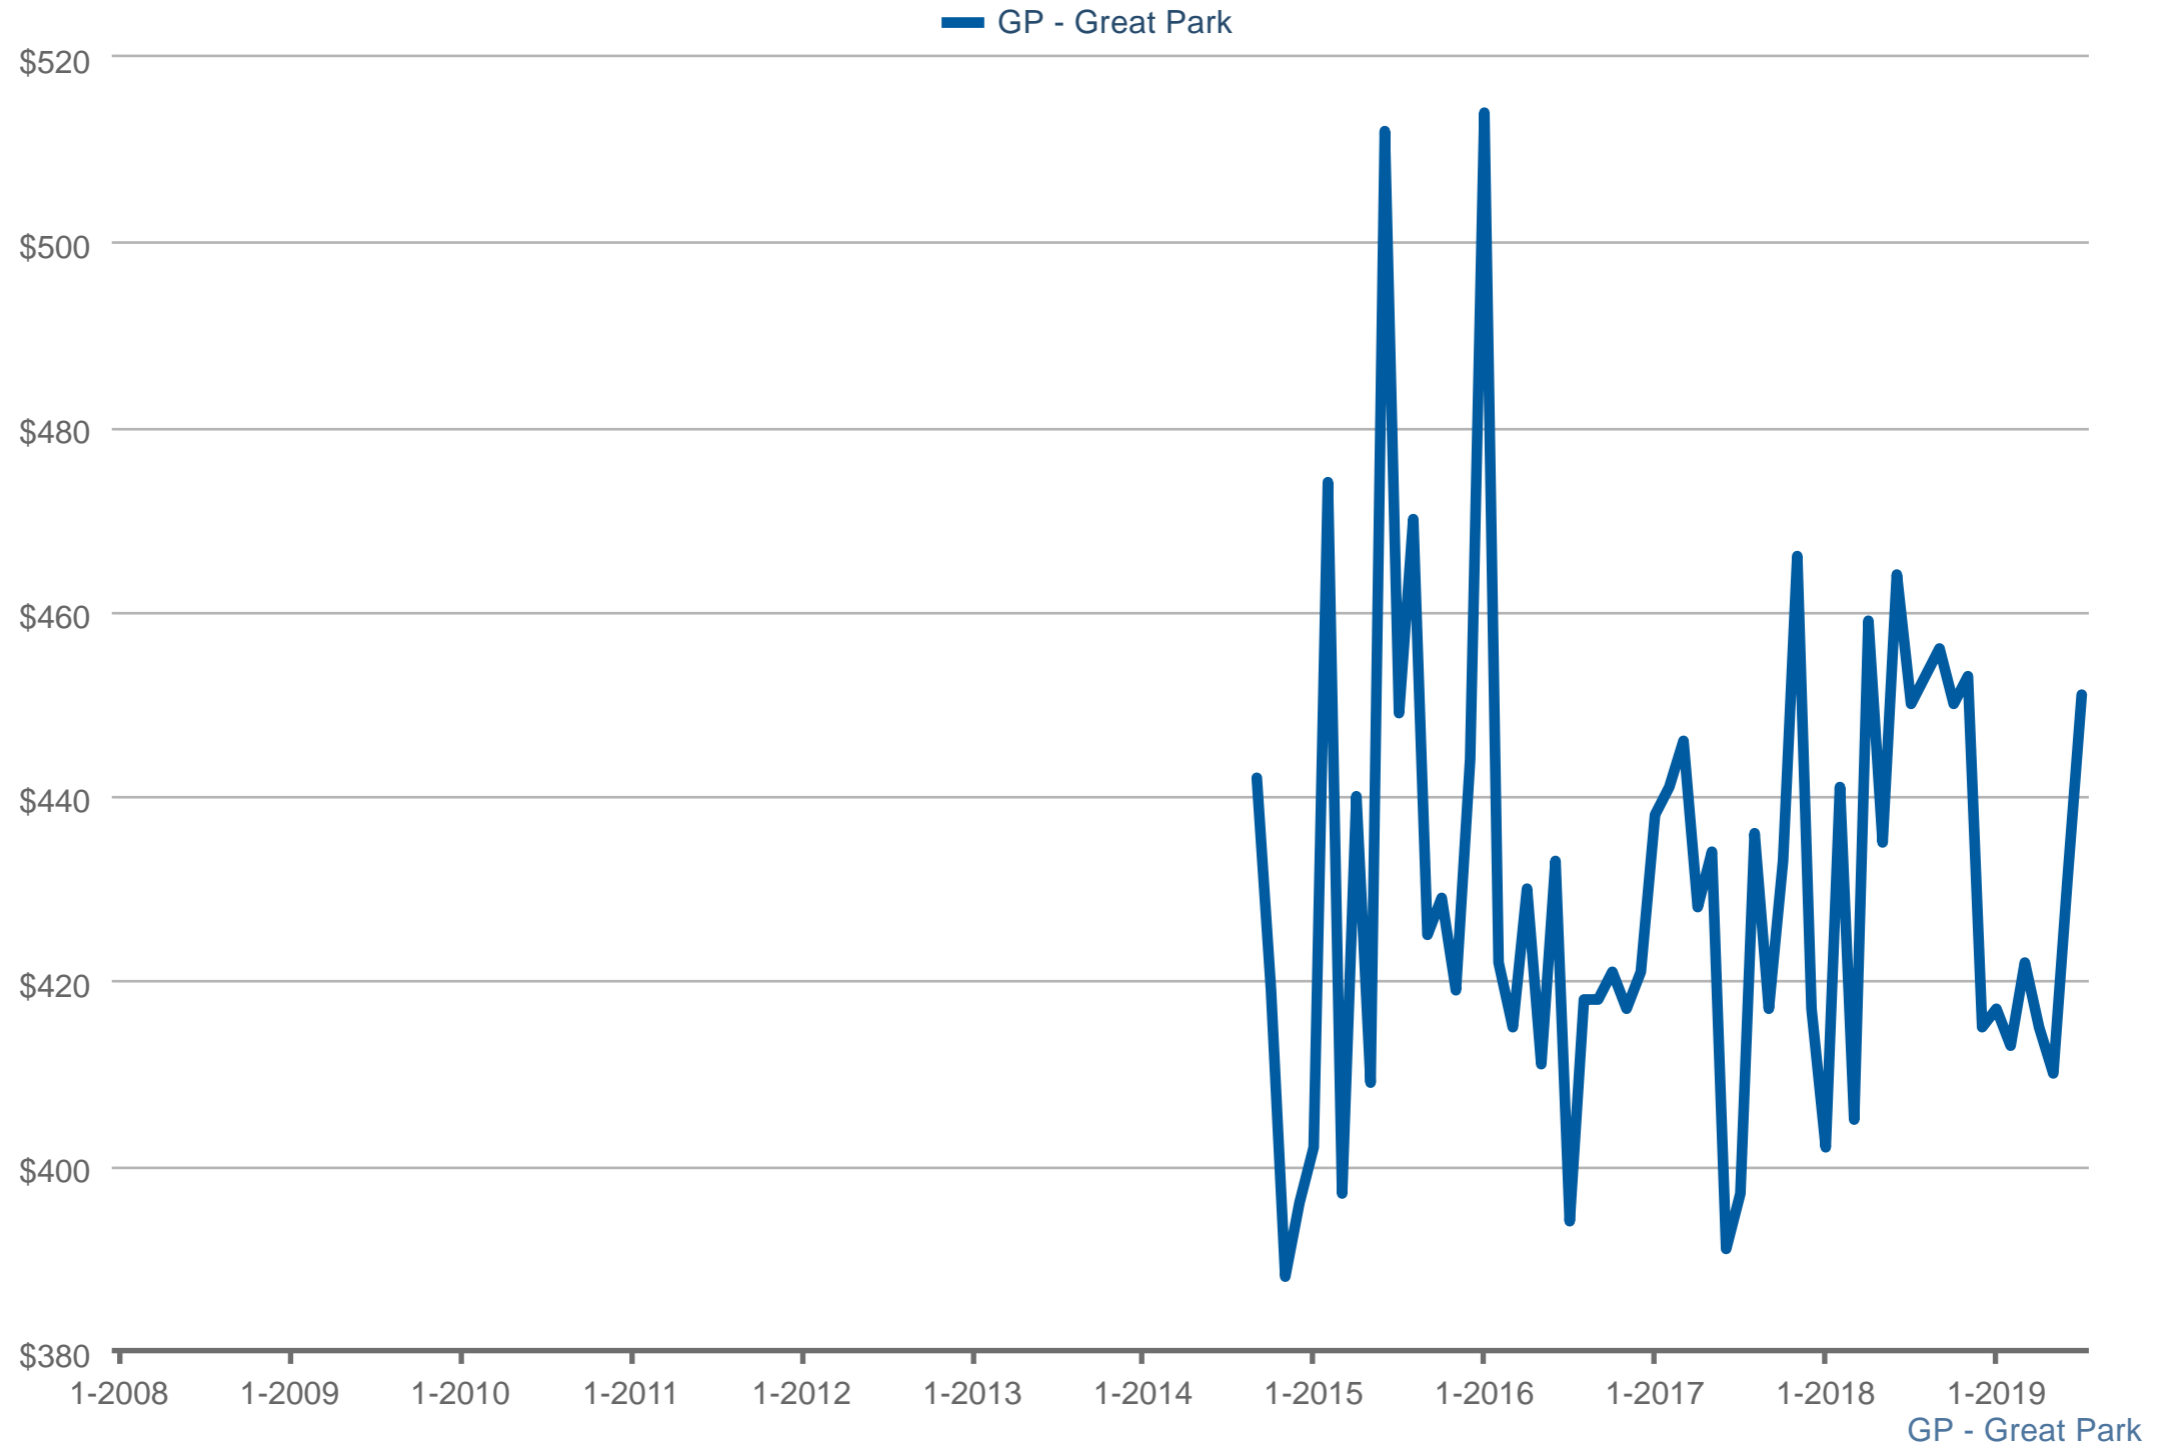

Median Price Per Square Foot

Each data point is one month of activity. Data is from August 8, 2019.