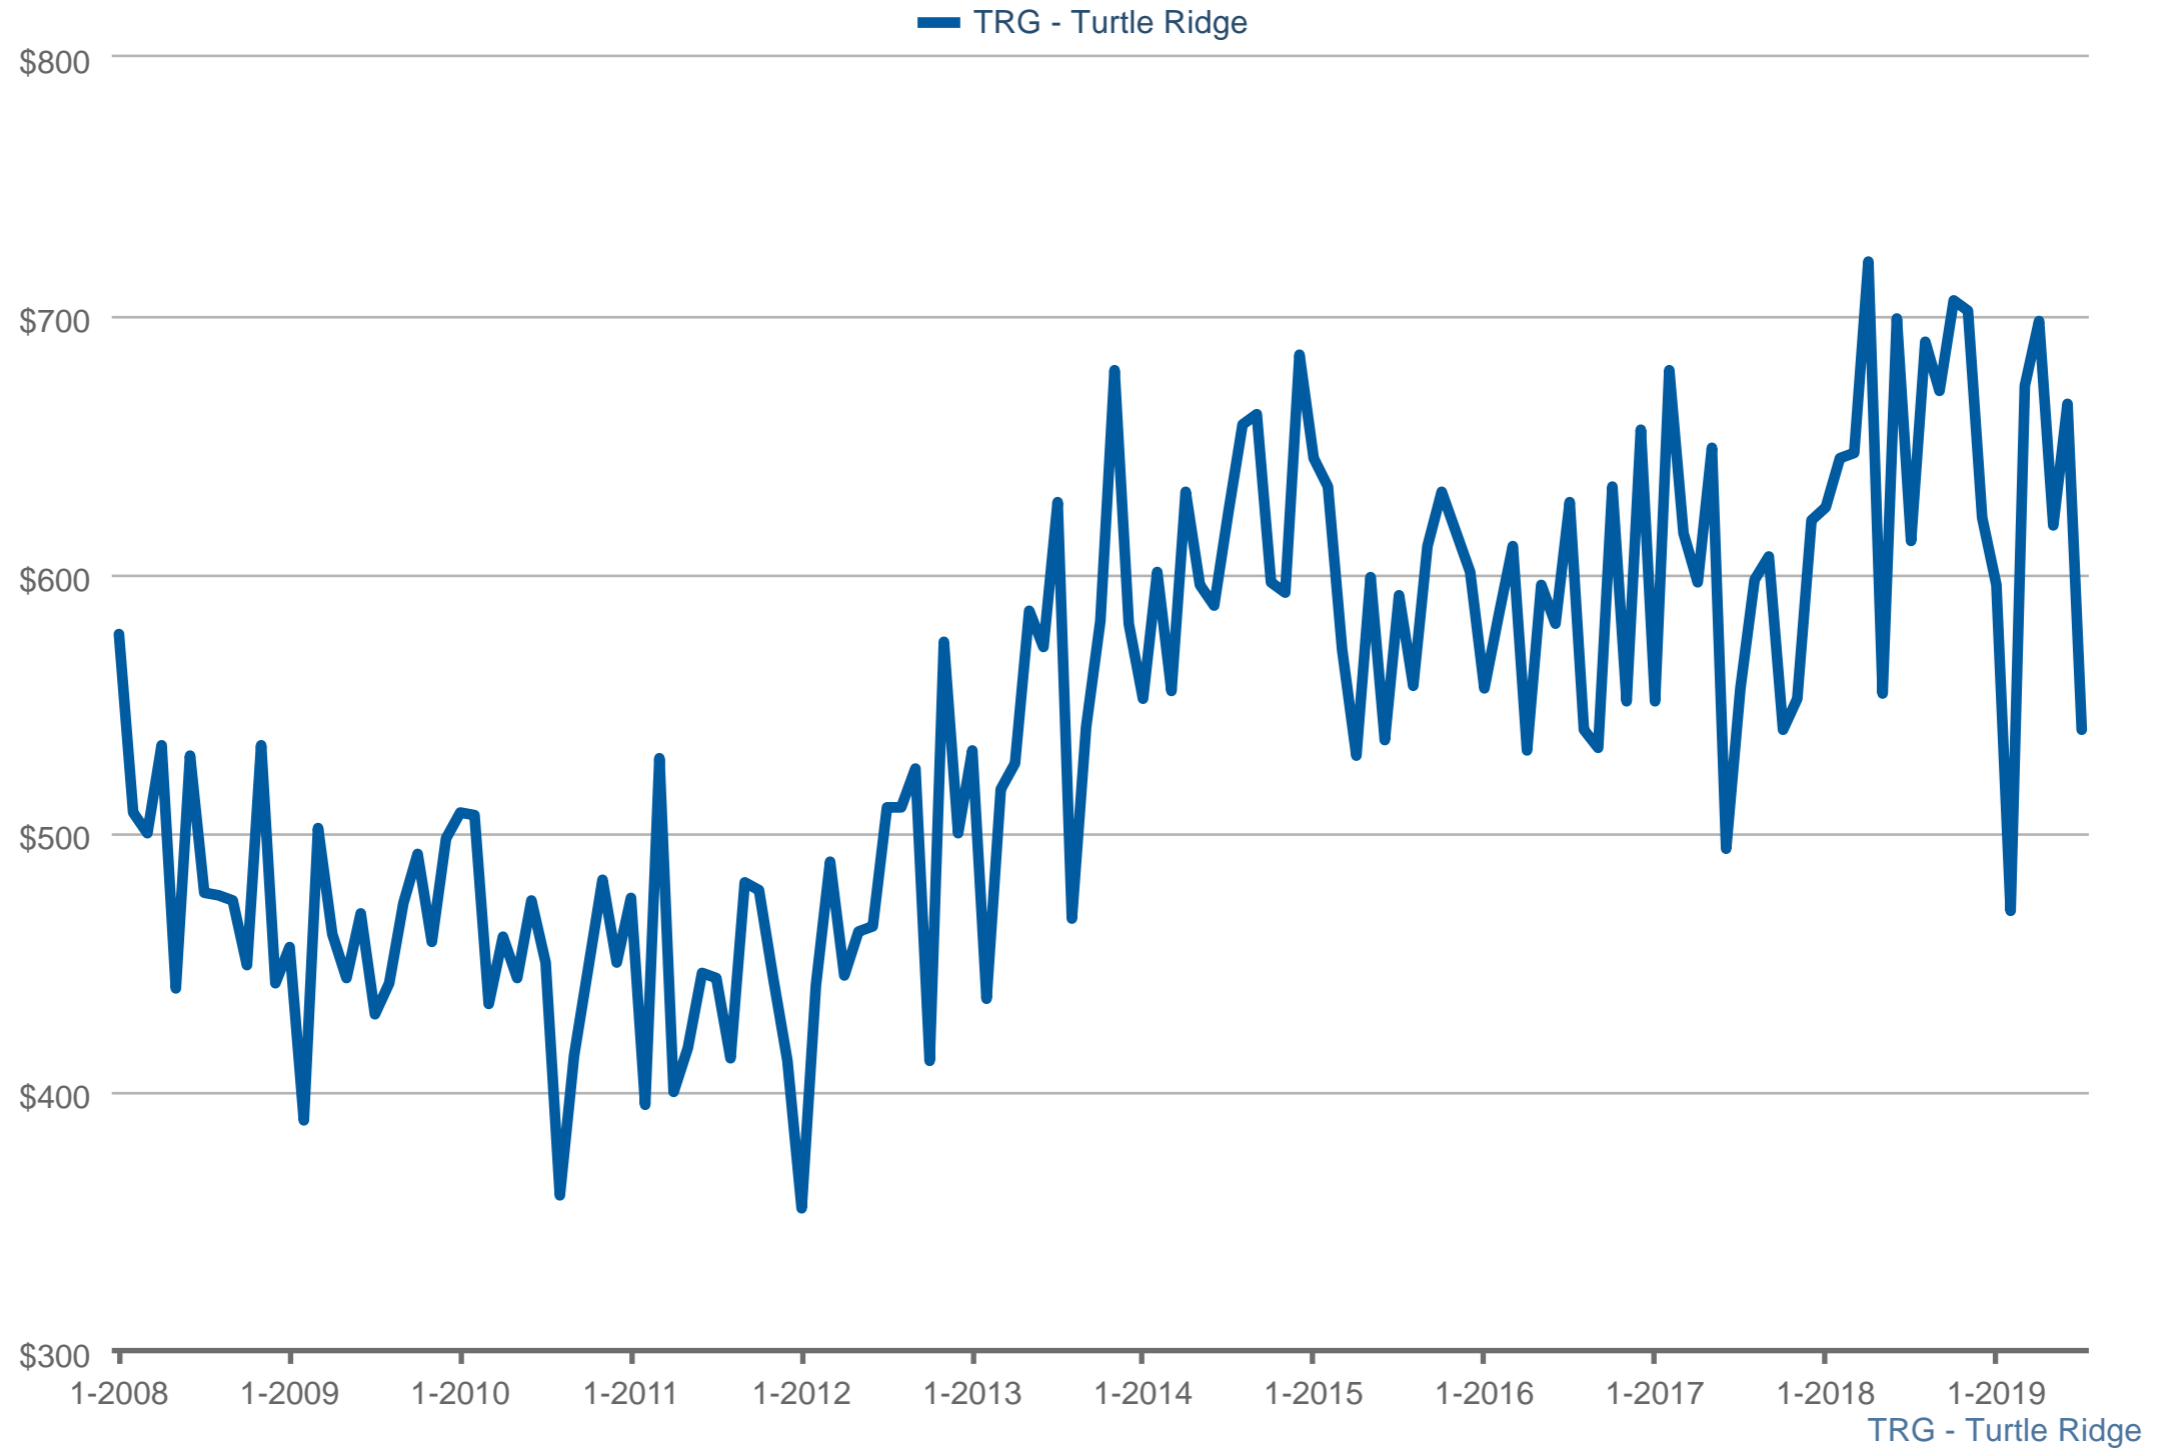

Median Price Per Square Foot

Each data point is one month of activity. Data is from August 7, 2019.