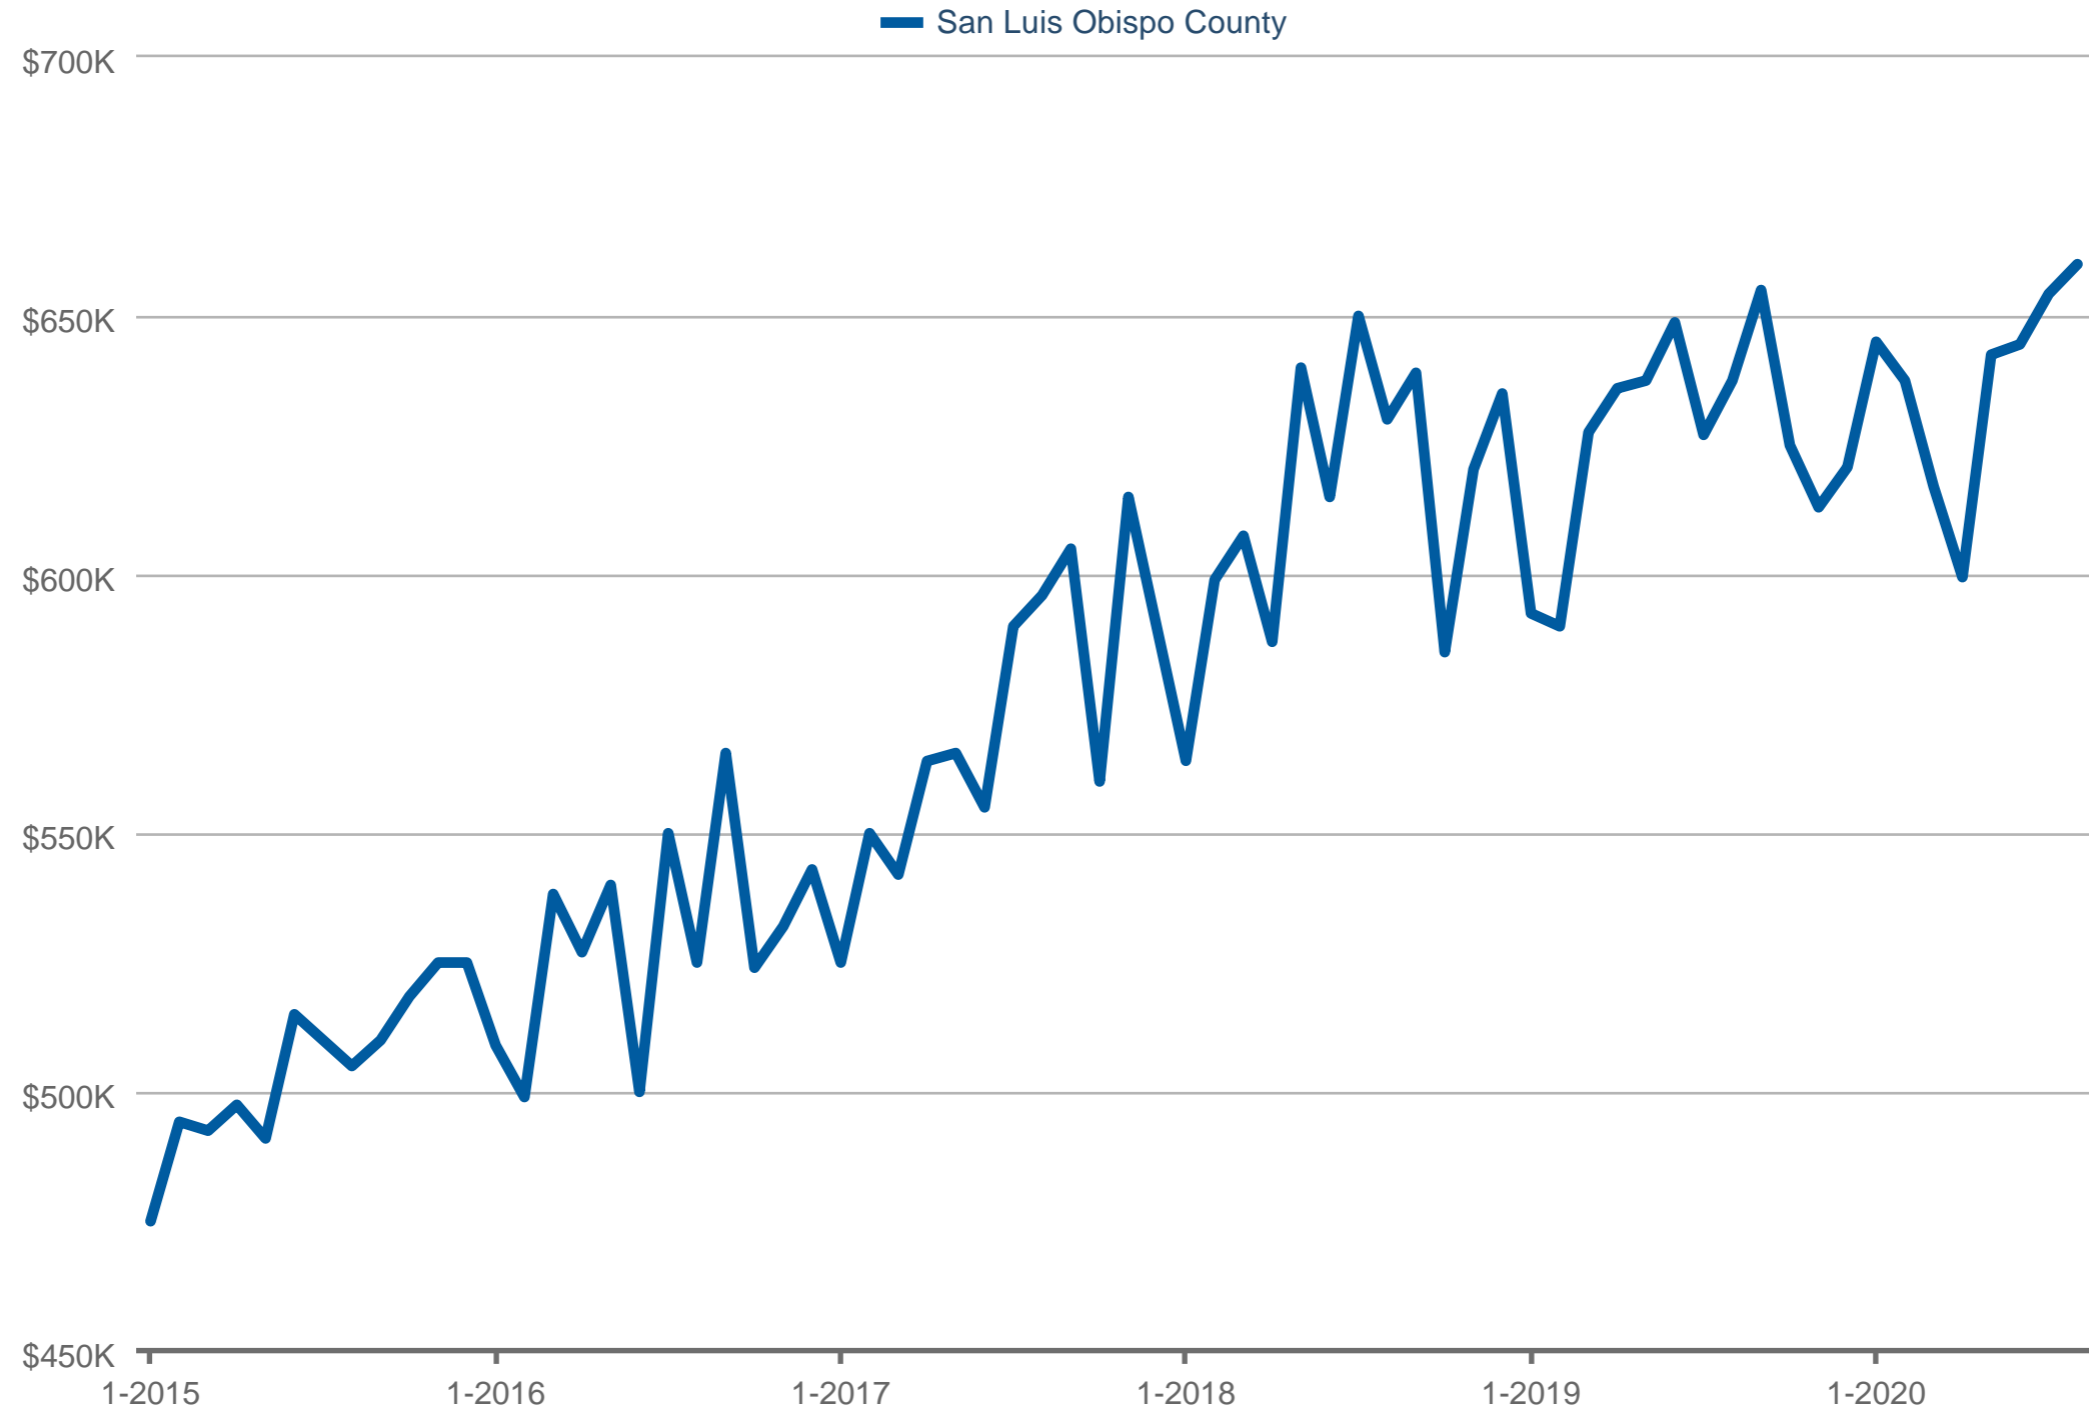

Median Sales Price

San Luis Obispo County: Single Family

Each data point is one month of activity. Data is from September 24, 2020.

All data is from the California Regional Multiple Listing Service, INC. InfoSparks © 2020 ShowingTime.