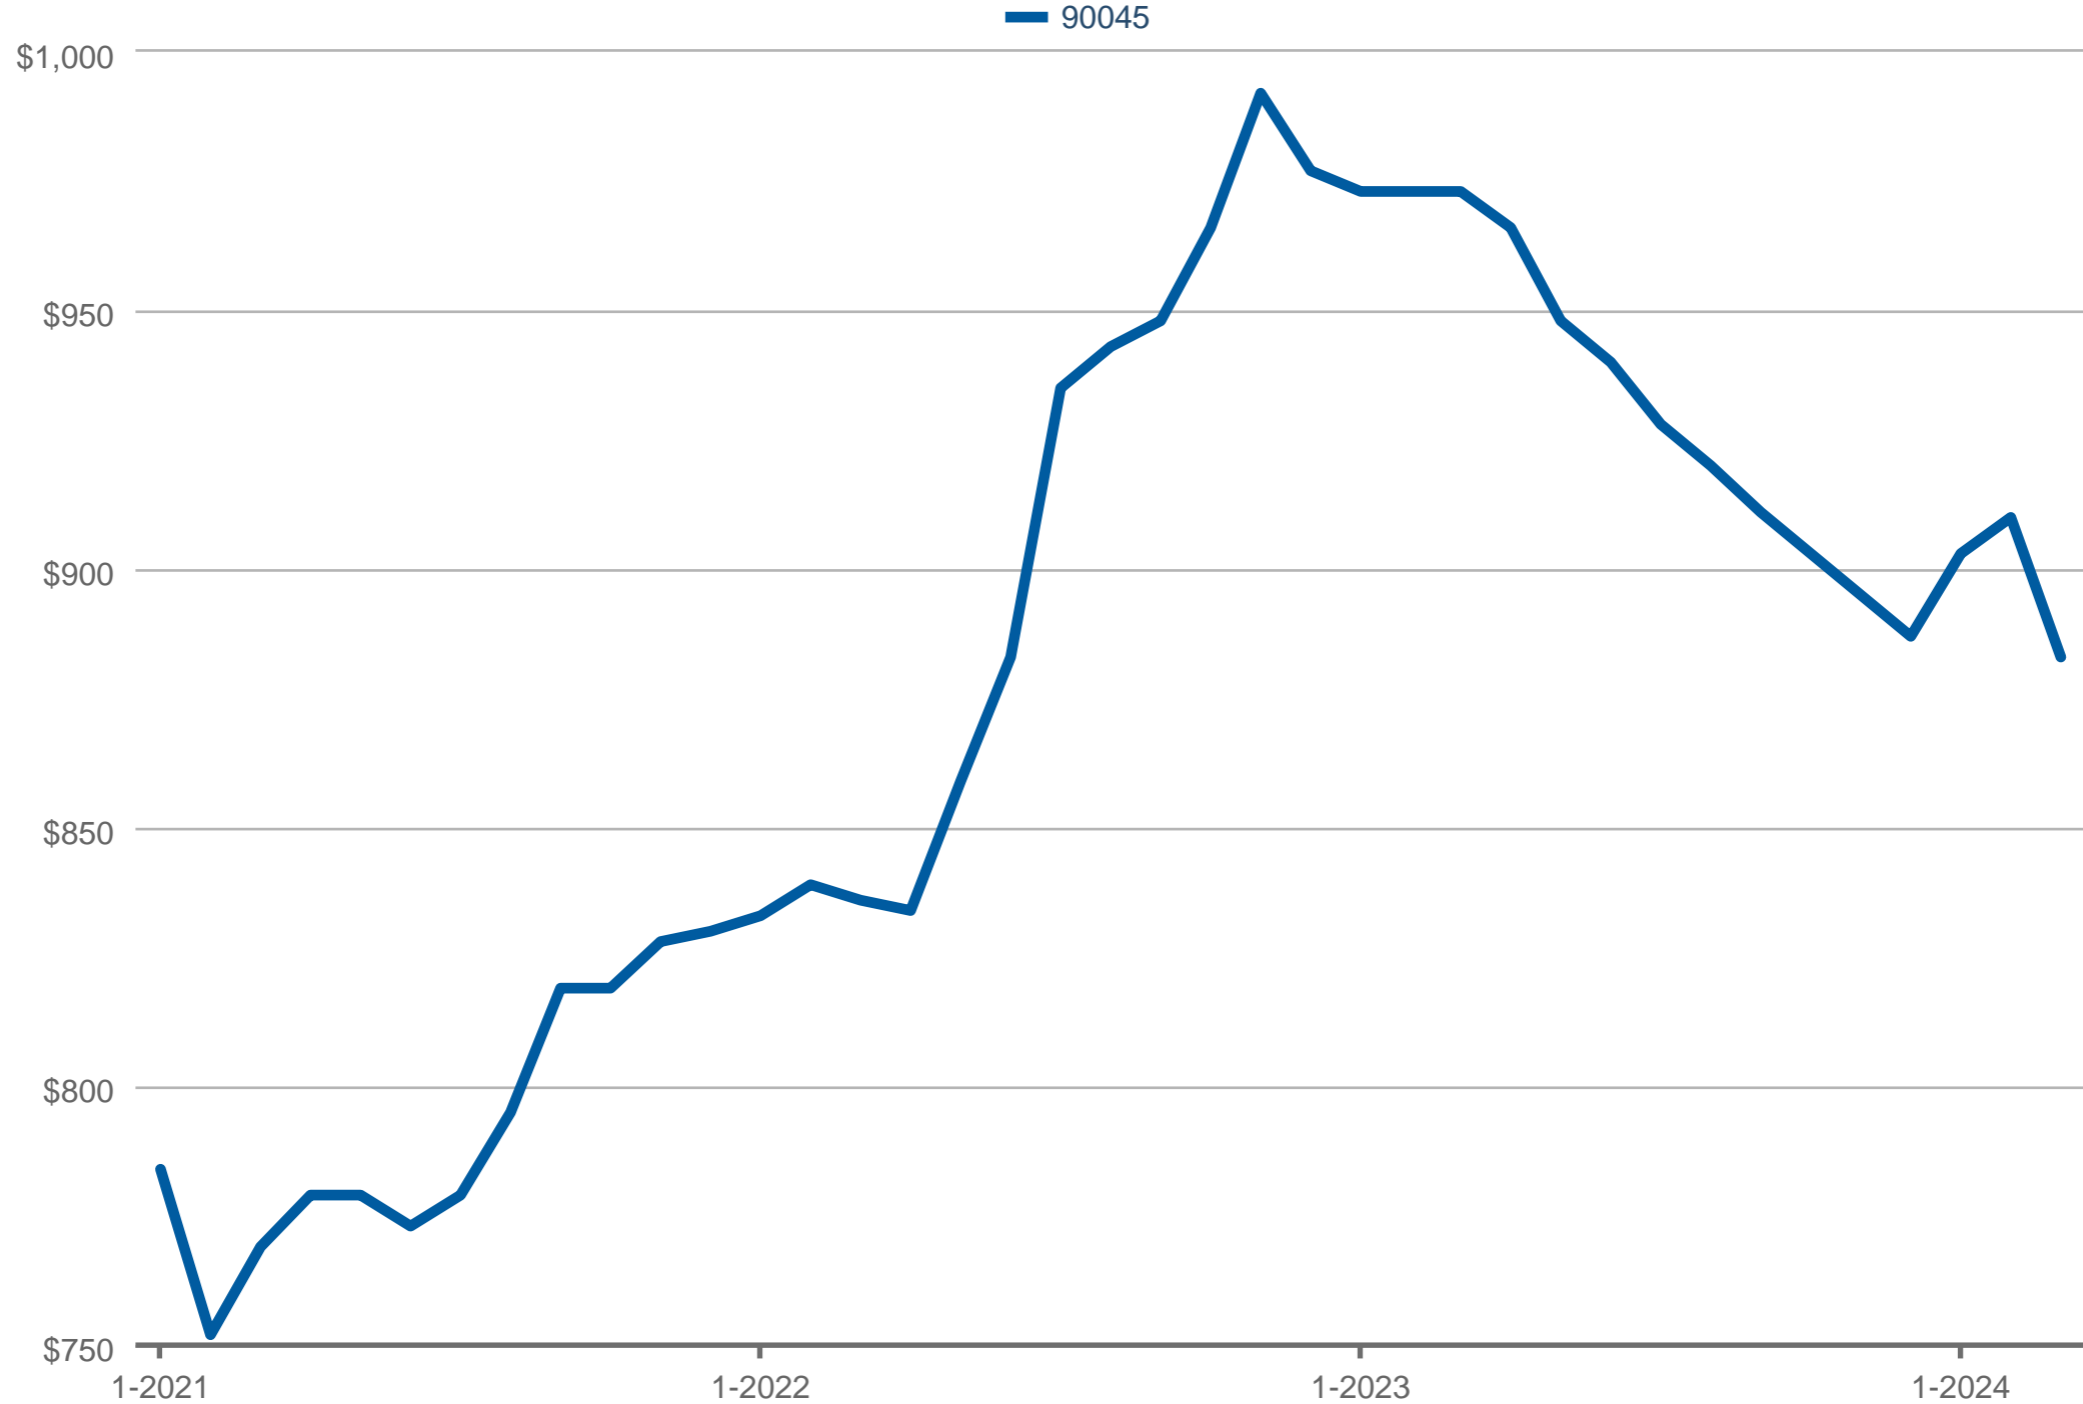

Tracy Thrower (CA DRE #01712960)
 Associate Broker - Silicon Beach Properties brokered by eXp Realty

Office: 424.209.2959
 Cell: call/text 424.229.1634
tracy@SiliconBeachEdge.com
www.SiliconBeachEdge.com

buy. sell. residential in silicon beach

Median Price Per Square Foot

90045: Residential, Single Family, Detached

Each data point is 12 months of activity. Data is from April 21, 2024.