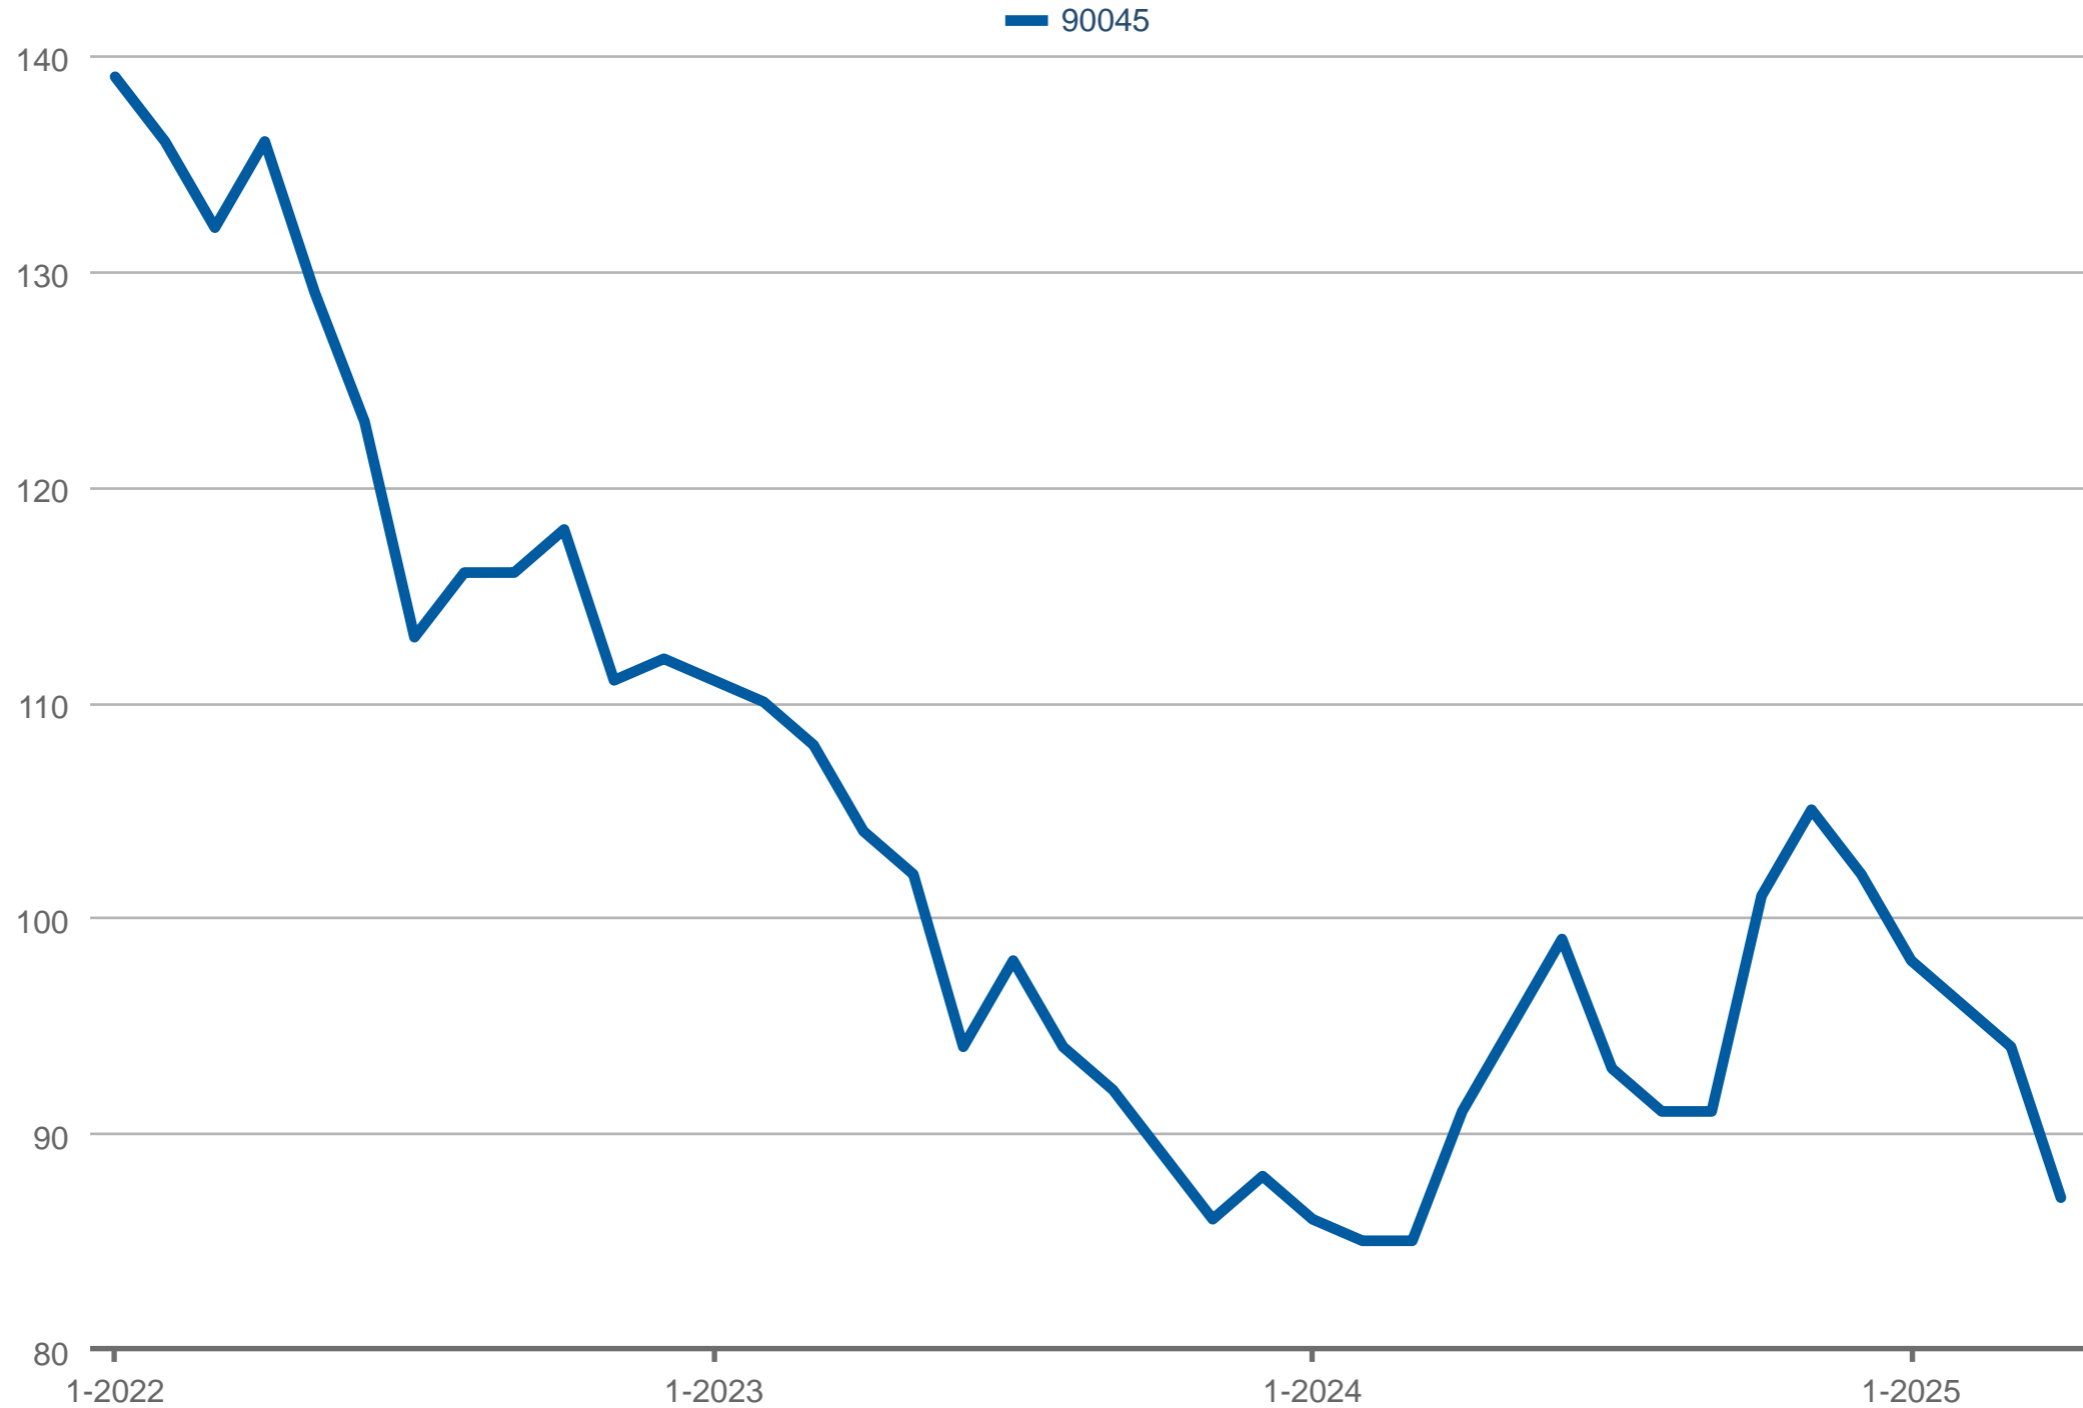

Tracy Thrower (CA DRE #01712960)

Associate Broker - Silicon Beach Properties brokered by eXp Realty

Cell: call/text 424.229.1634

www.HomesForSaleBeachCities.com

New Listings

90045: Residential, Single Family, Detached

Each data point is 12 months of activity. Data is from May 17, 2025.

All data is from the California Regional Multiple Listing Service, INC. InfoSparks © 2025 ShowingTime Plus, LLC.