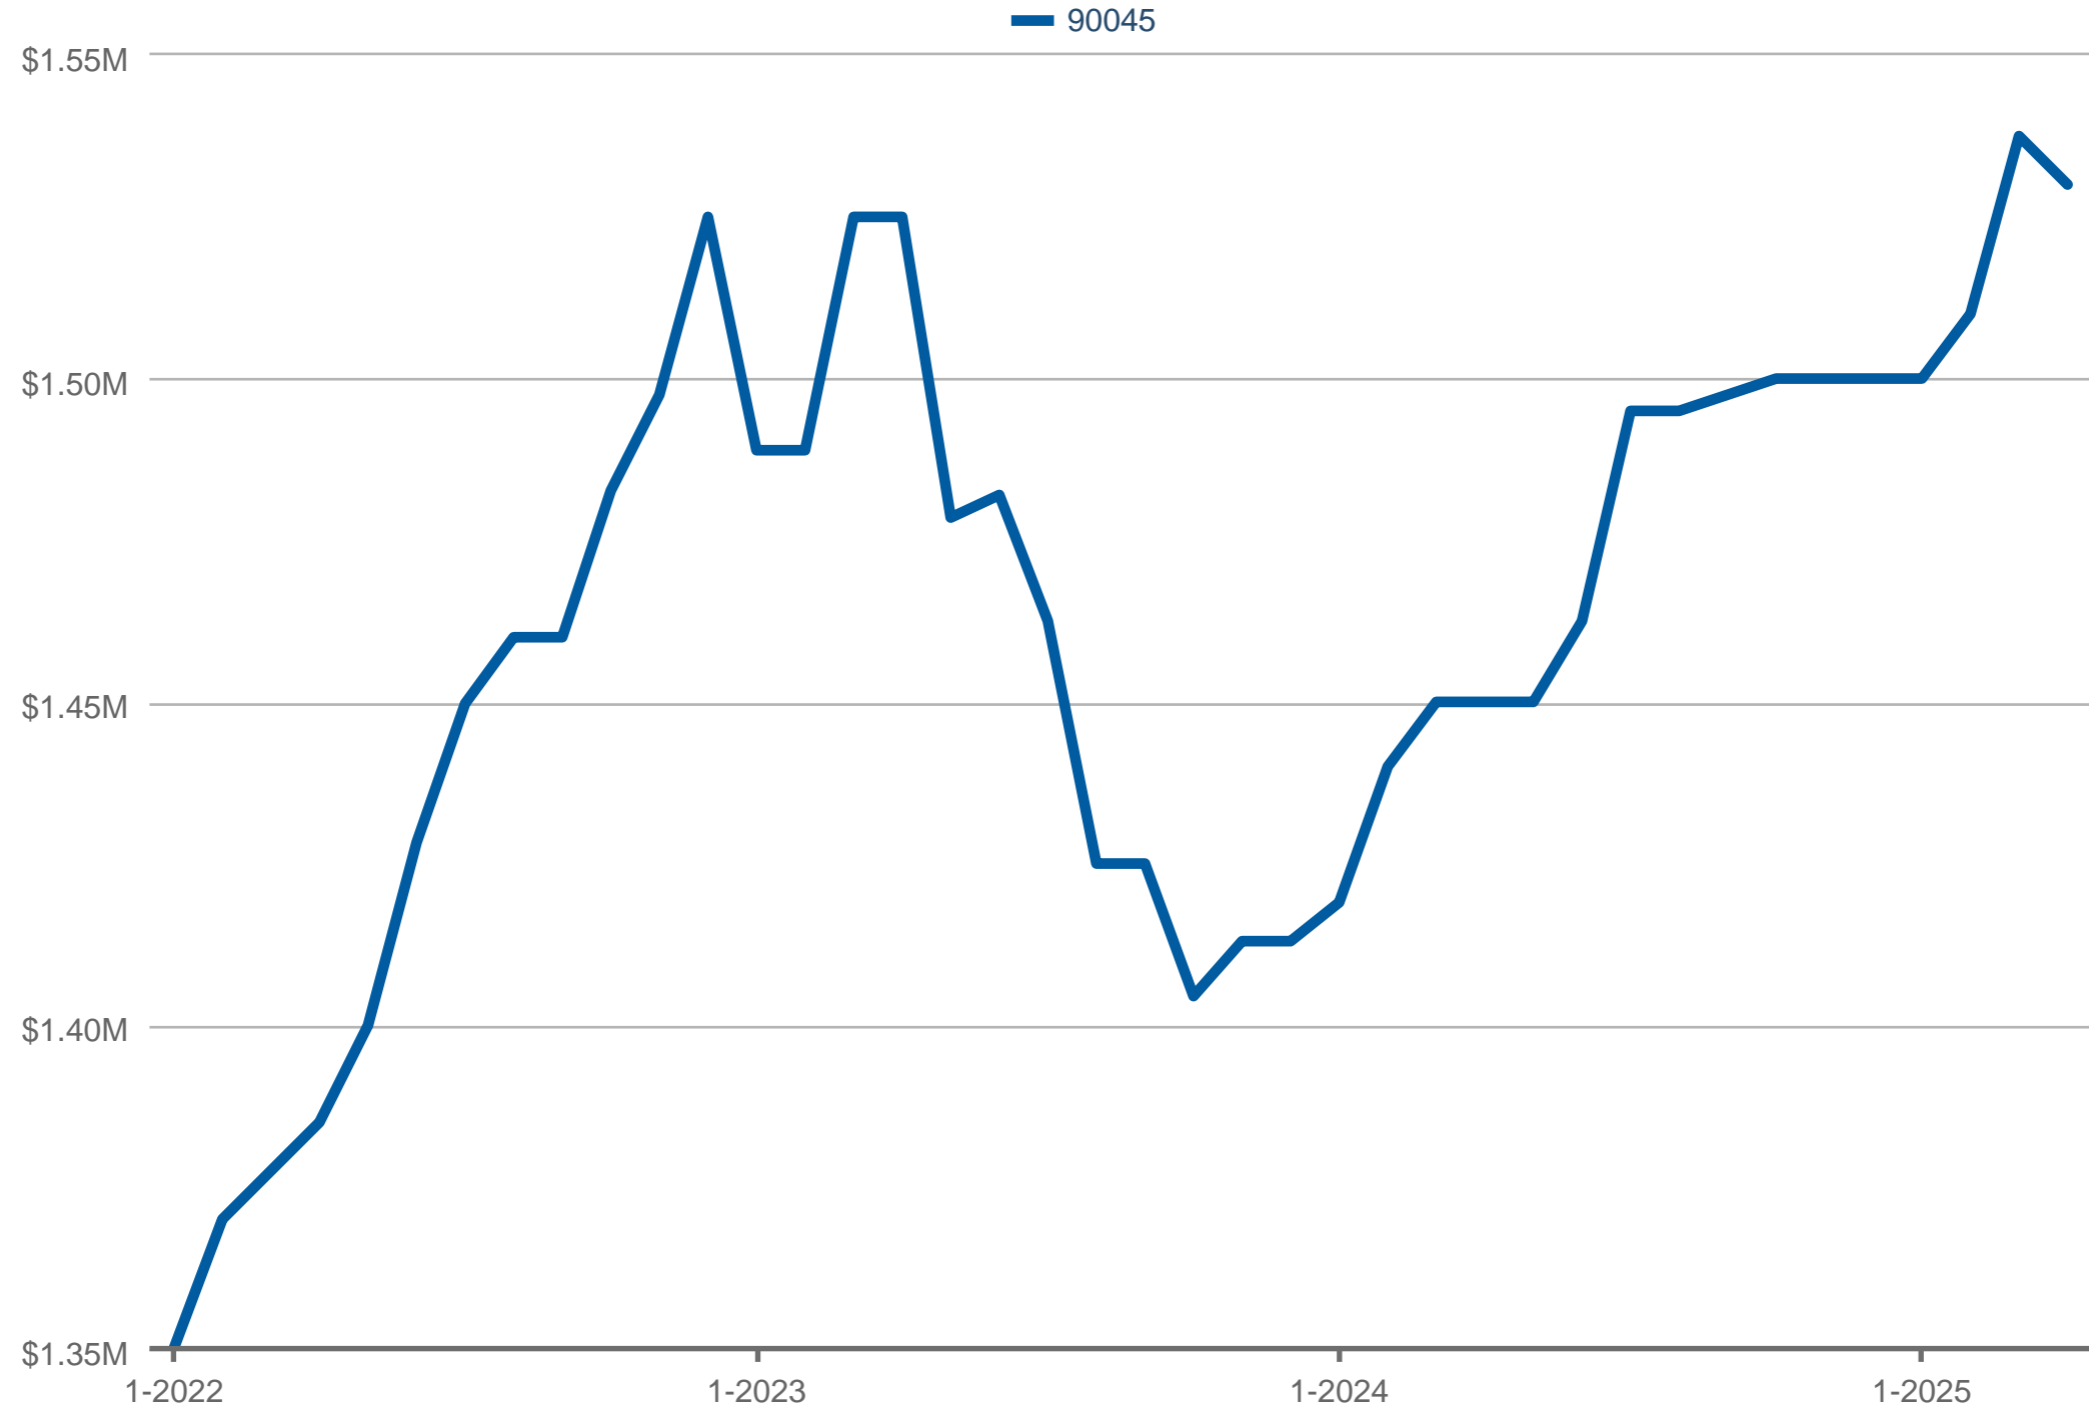

Tracy Thrower (CA DRE #01712960)

Associate Broker - Silicon Beach Properties brokered by eXp Realty

Cell: call/text 424.229.1634

www.HomesForSaleBeachCities.com

Median Sales Price

90045: Residential, Single Family, Detached

Each data point is 12 months of activity. Data is from May 17, 2025.

All data is from the California Regional Multiple Listing Service, INC. InfoSparks © 2025 ShowingTime Plus, LLC.