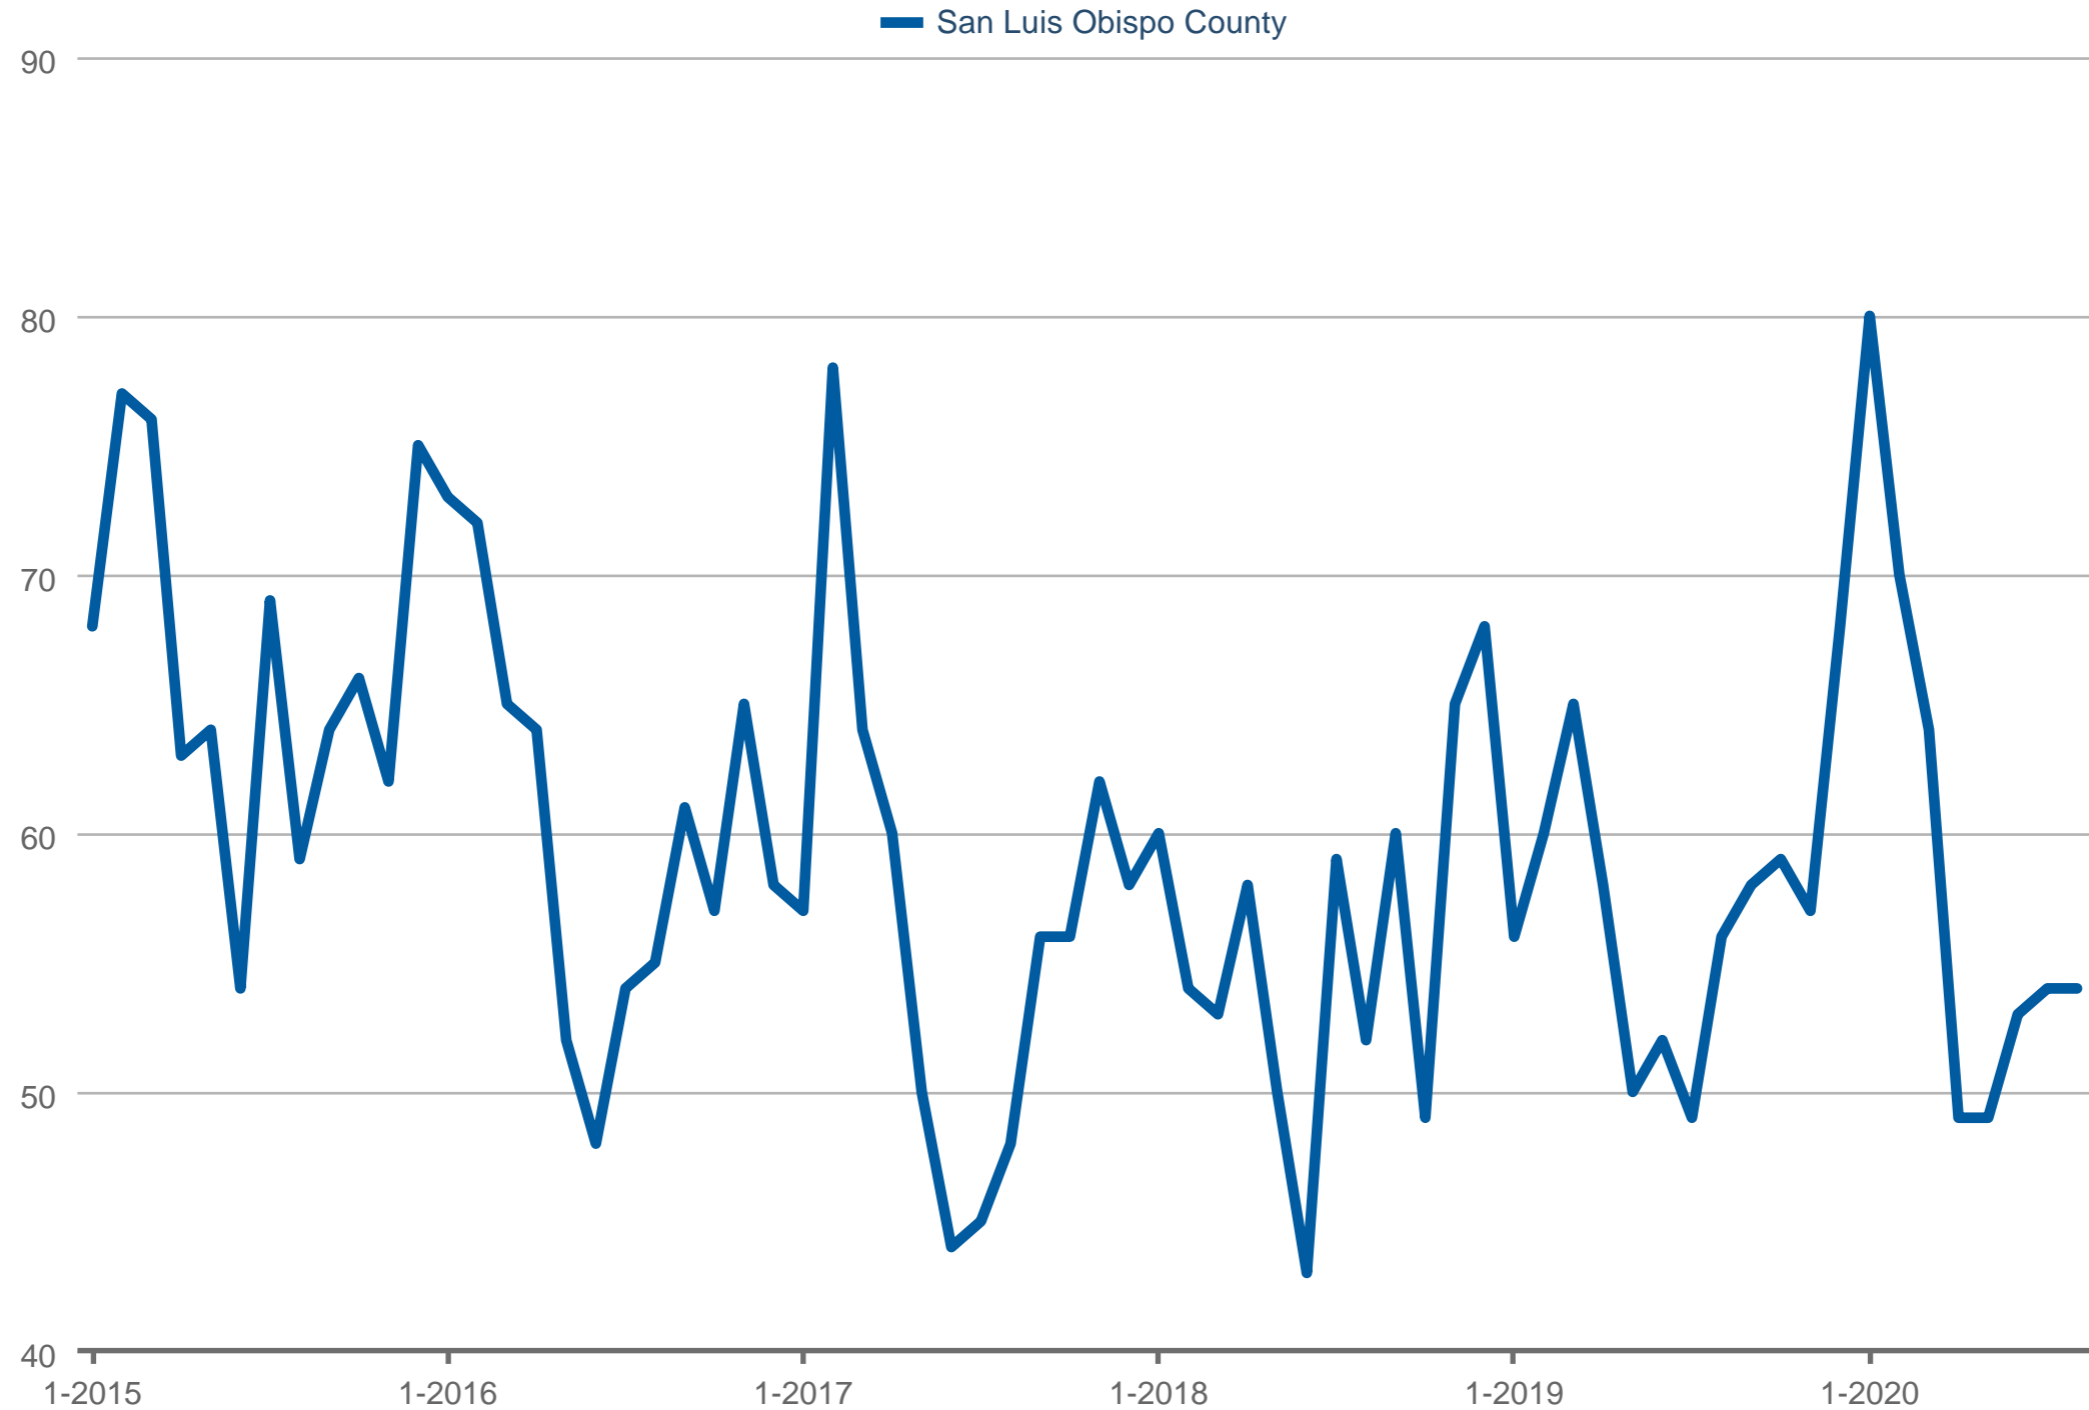

### Average Days on Market

San Luis Obispo County: Single Family

Each data point is one month of activity. Data is from September 23, 2020.

All data is from the California Regional Multiple Listing Service, INC. InfoSparks © 2020 ShowingTime.