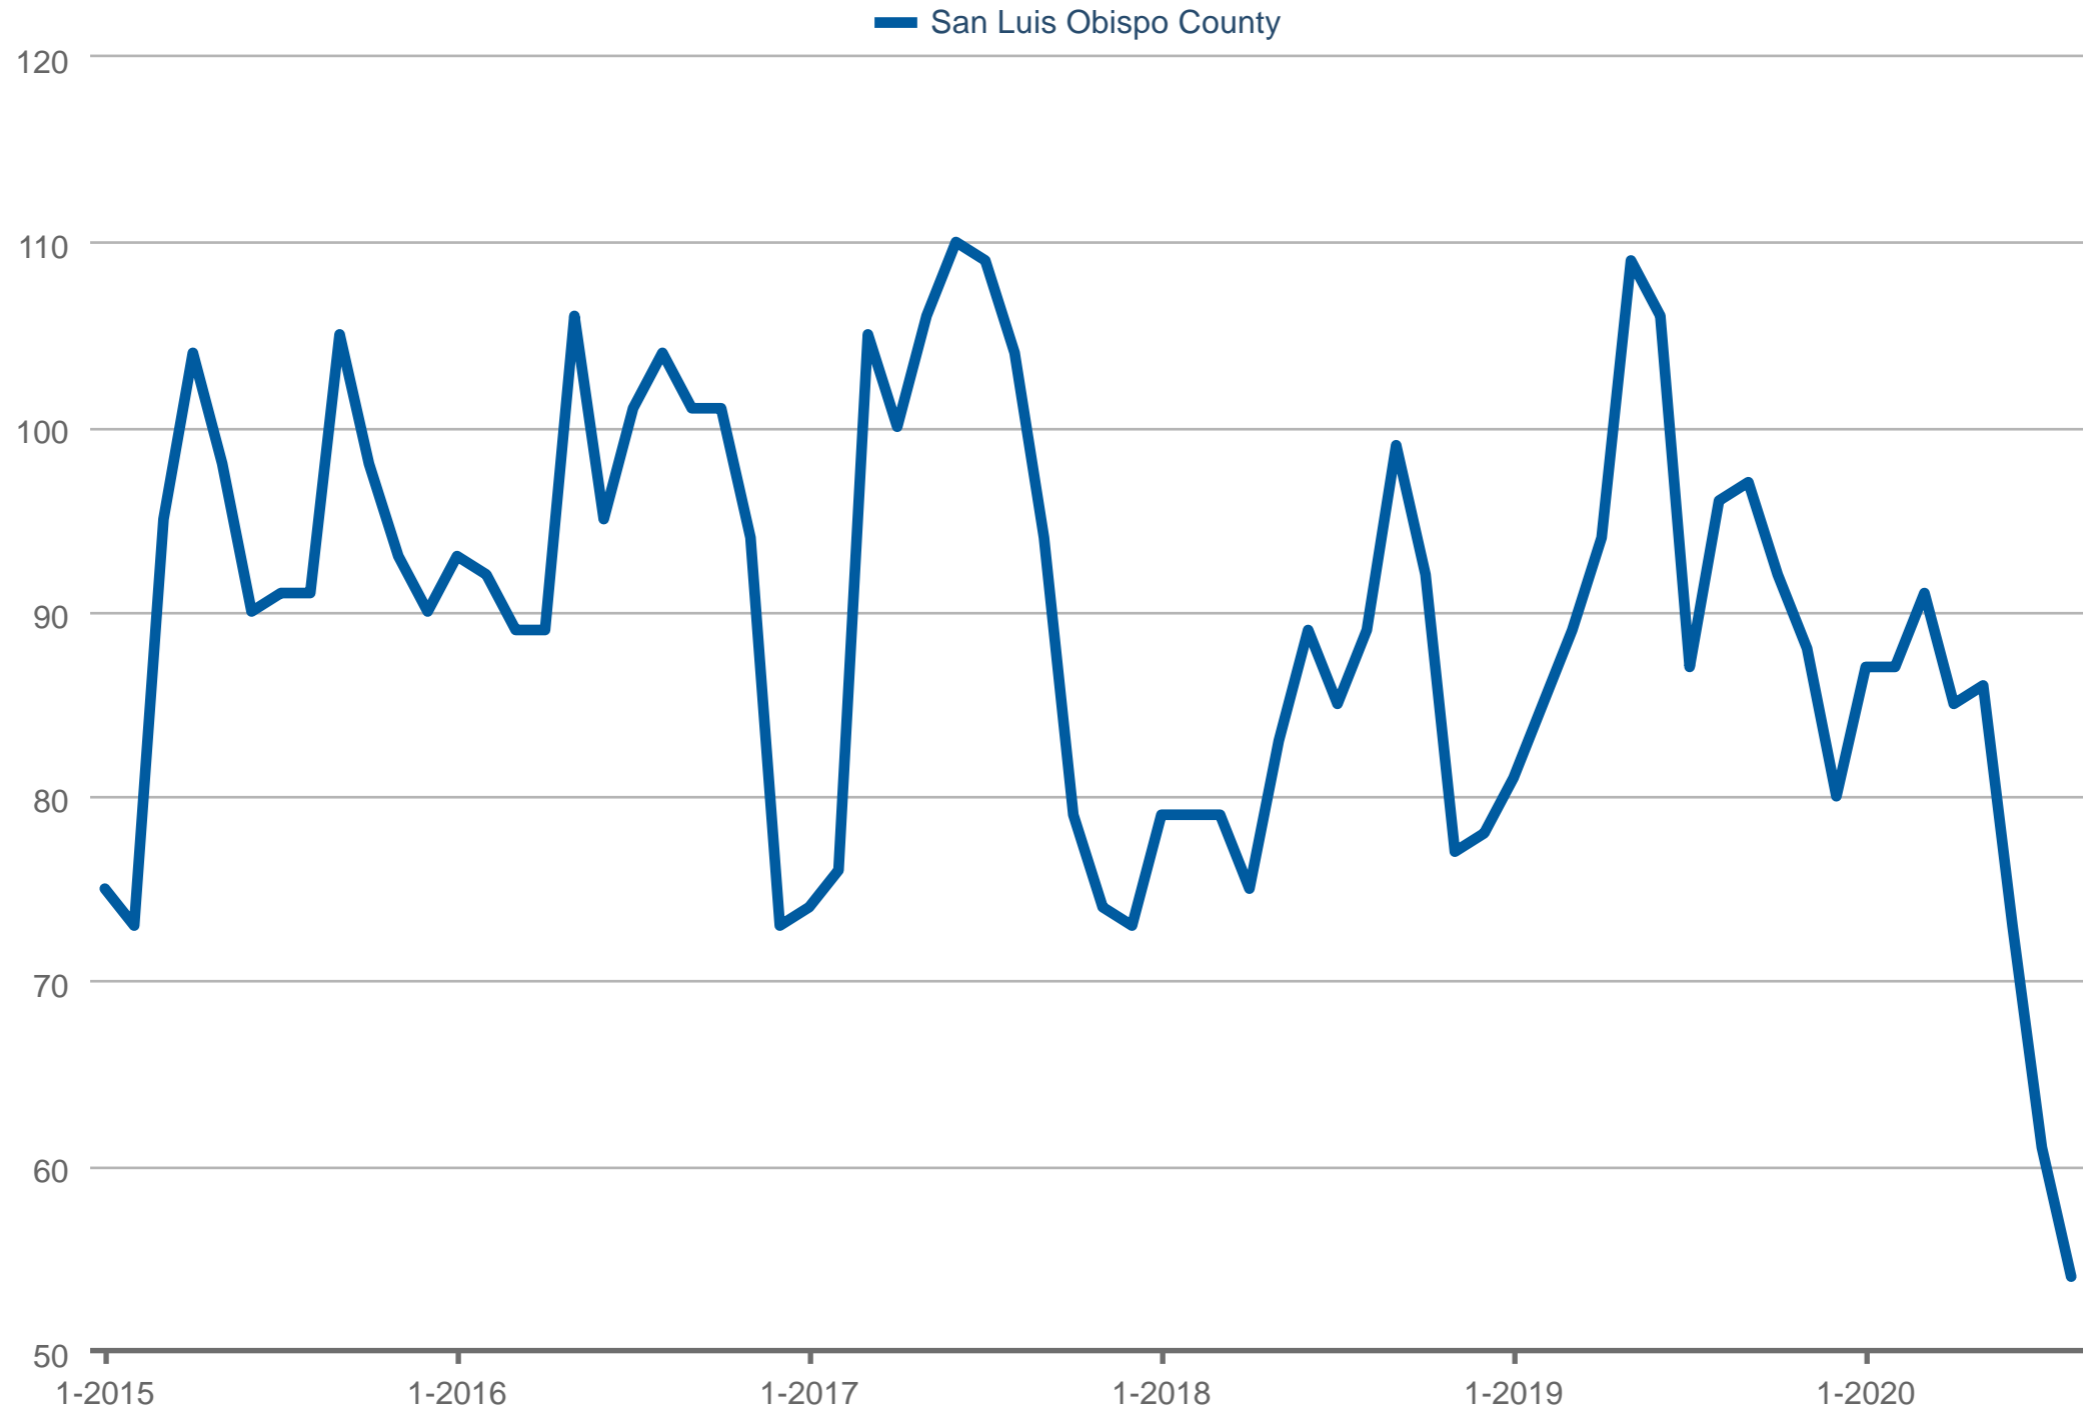

### Active Listings

San Luis Obispo County: Condominium

Each data point is one month of activity. Data is from September 23, 2020.

All data is from the California Regional Multiple Listing Service, INC. InfoSparks © 2020 ShowingTime.