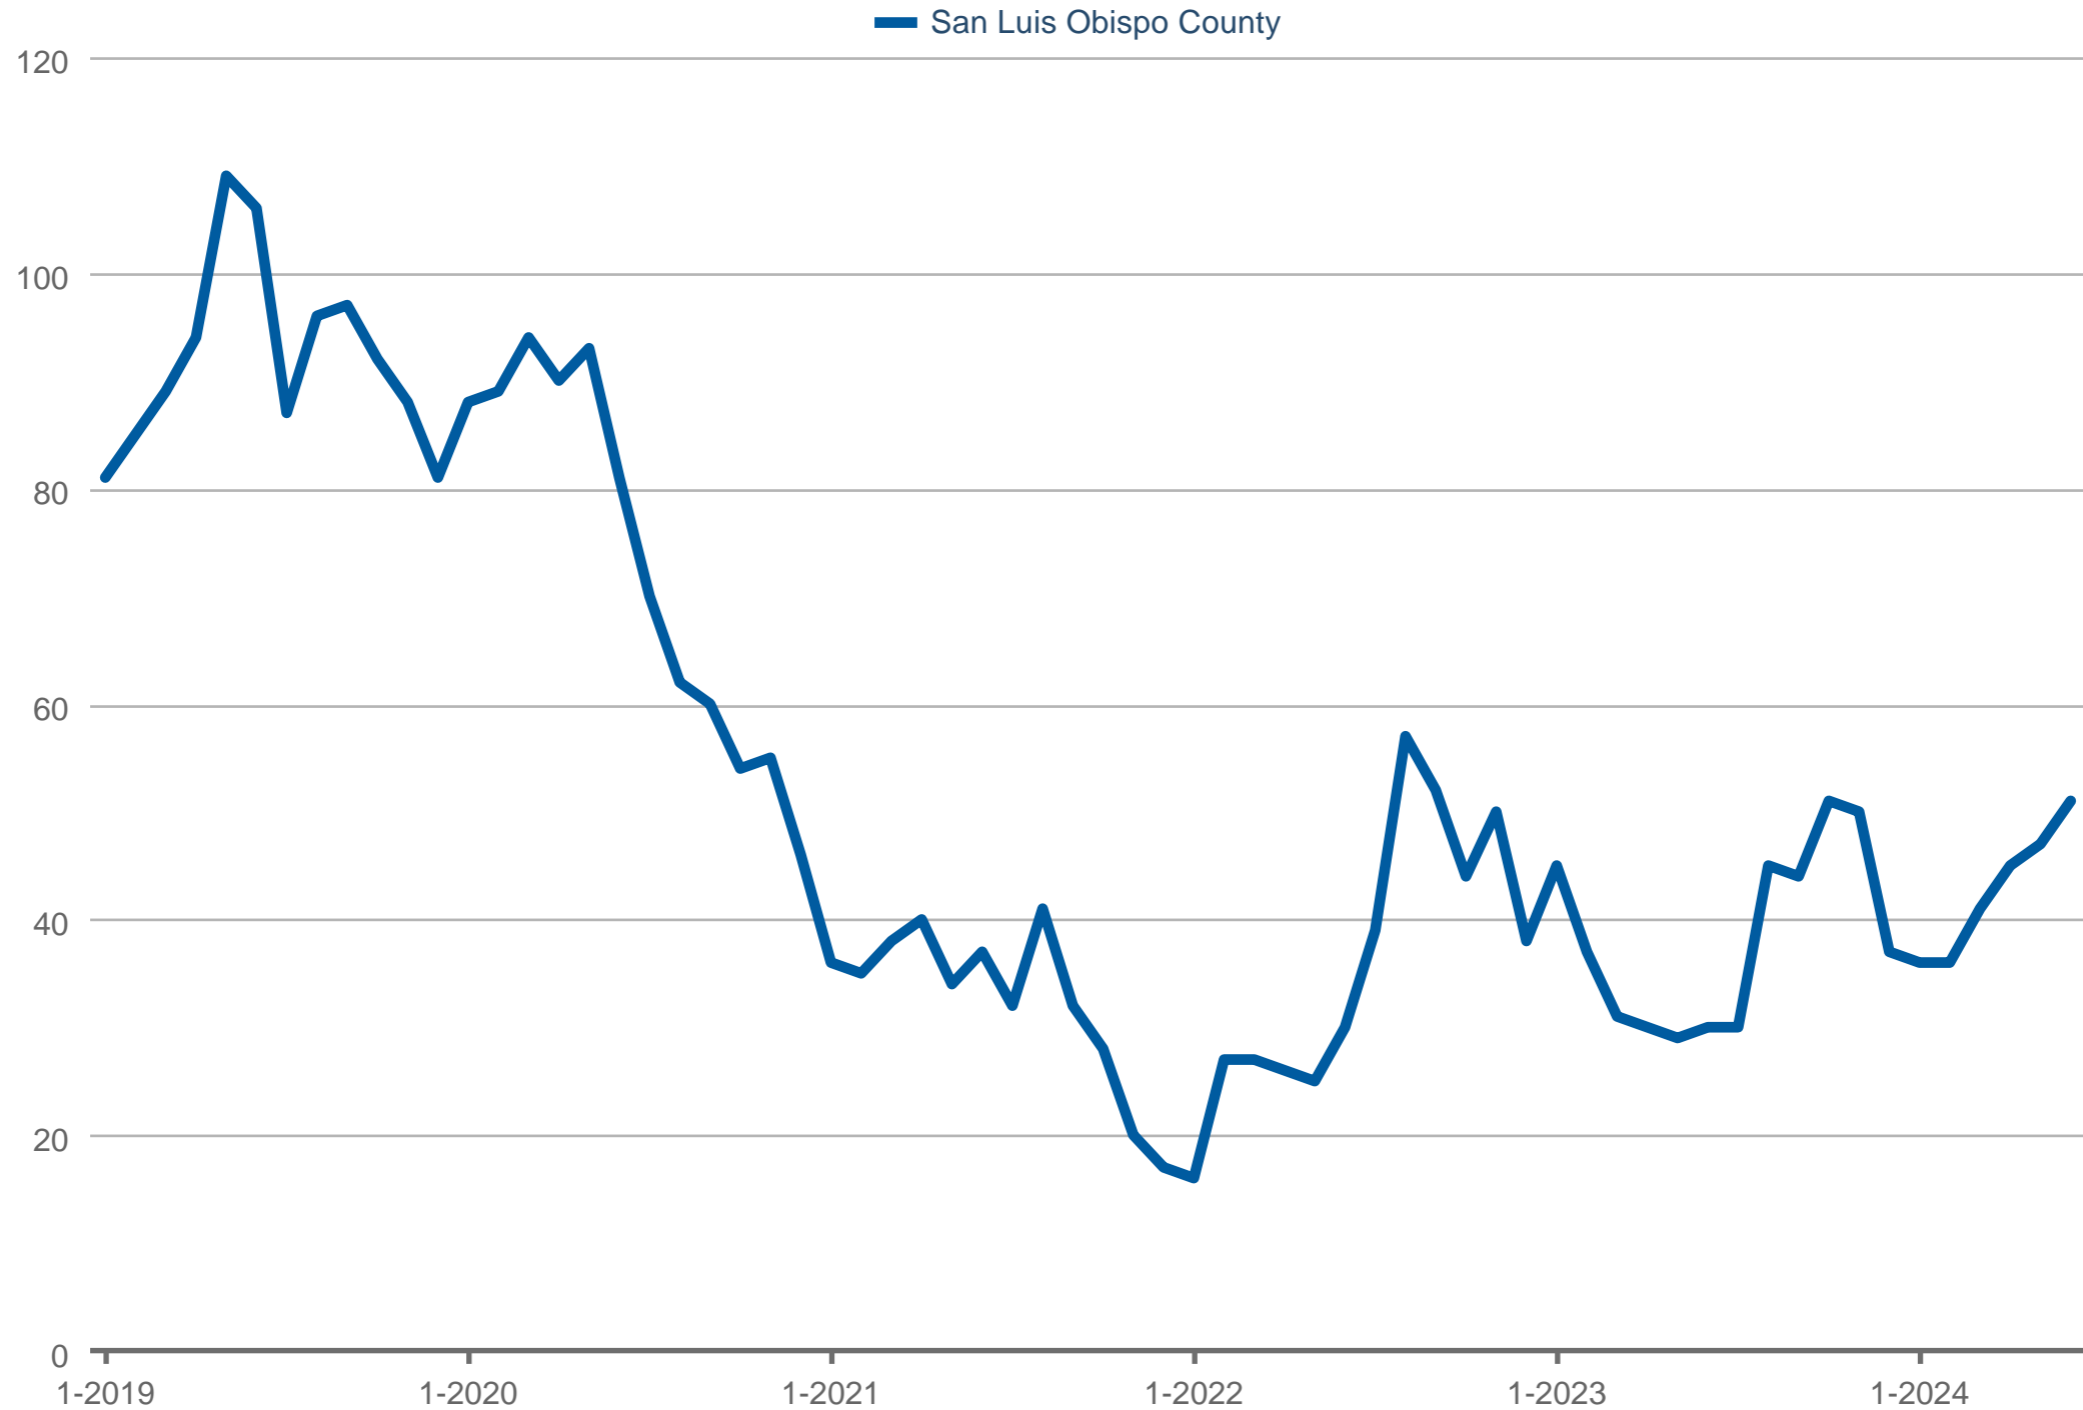

Active Listings

San Luis Obispo County: Residential, Condominium

Each data point is one month of activity. Data is from July 15, 2024.